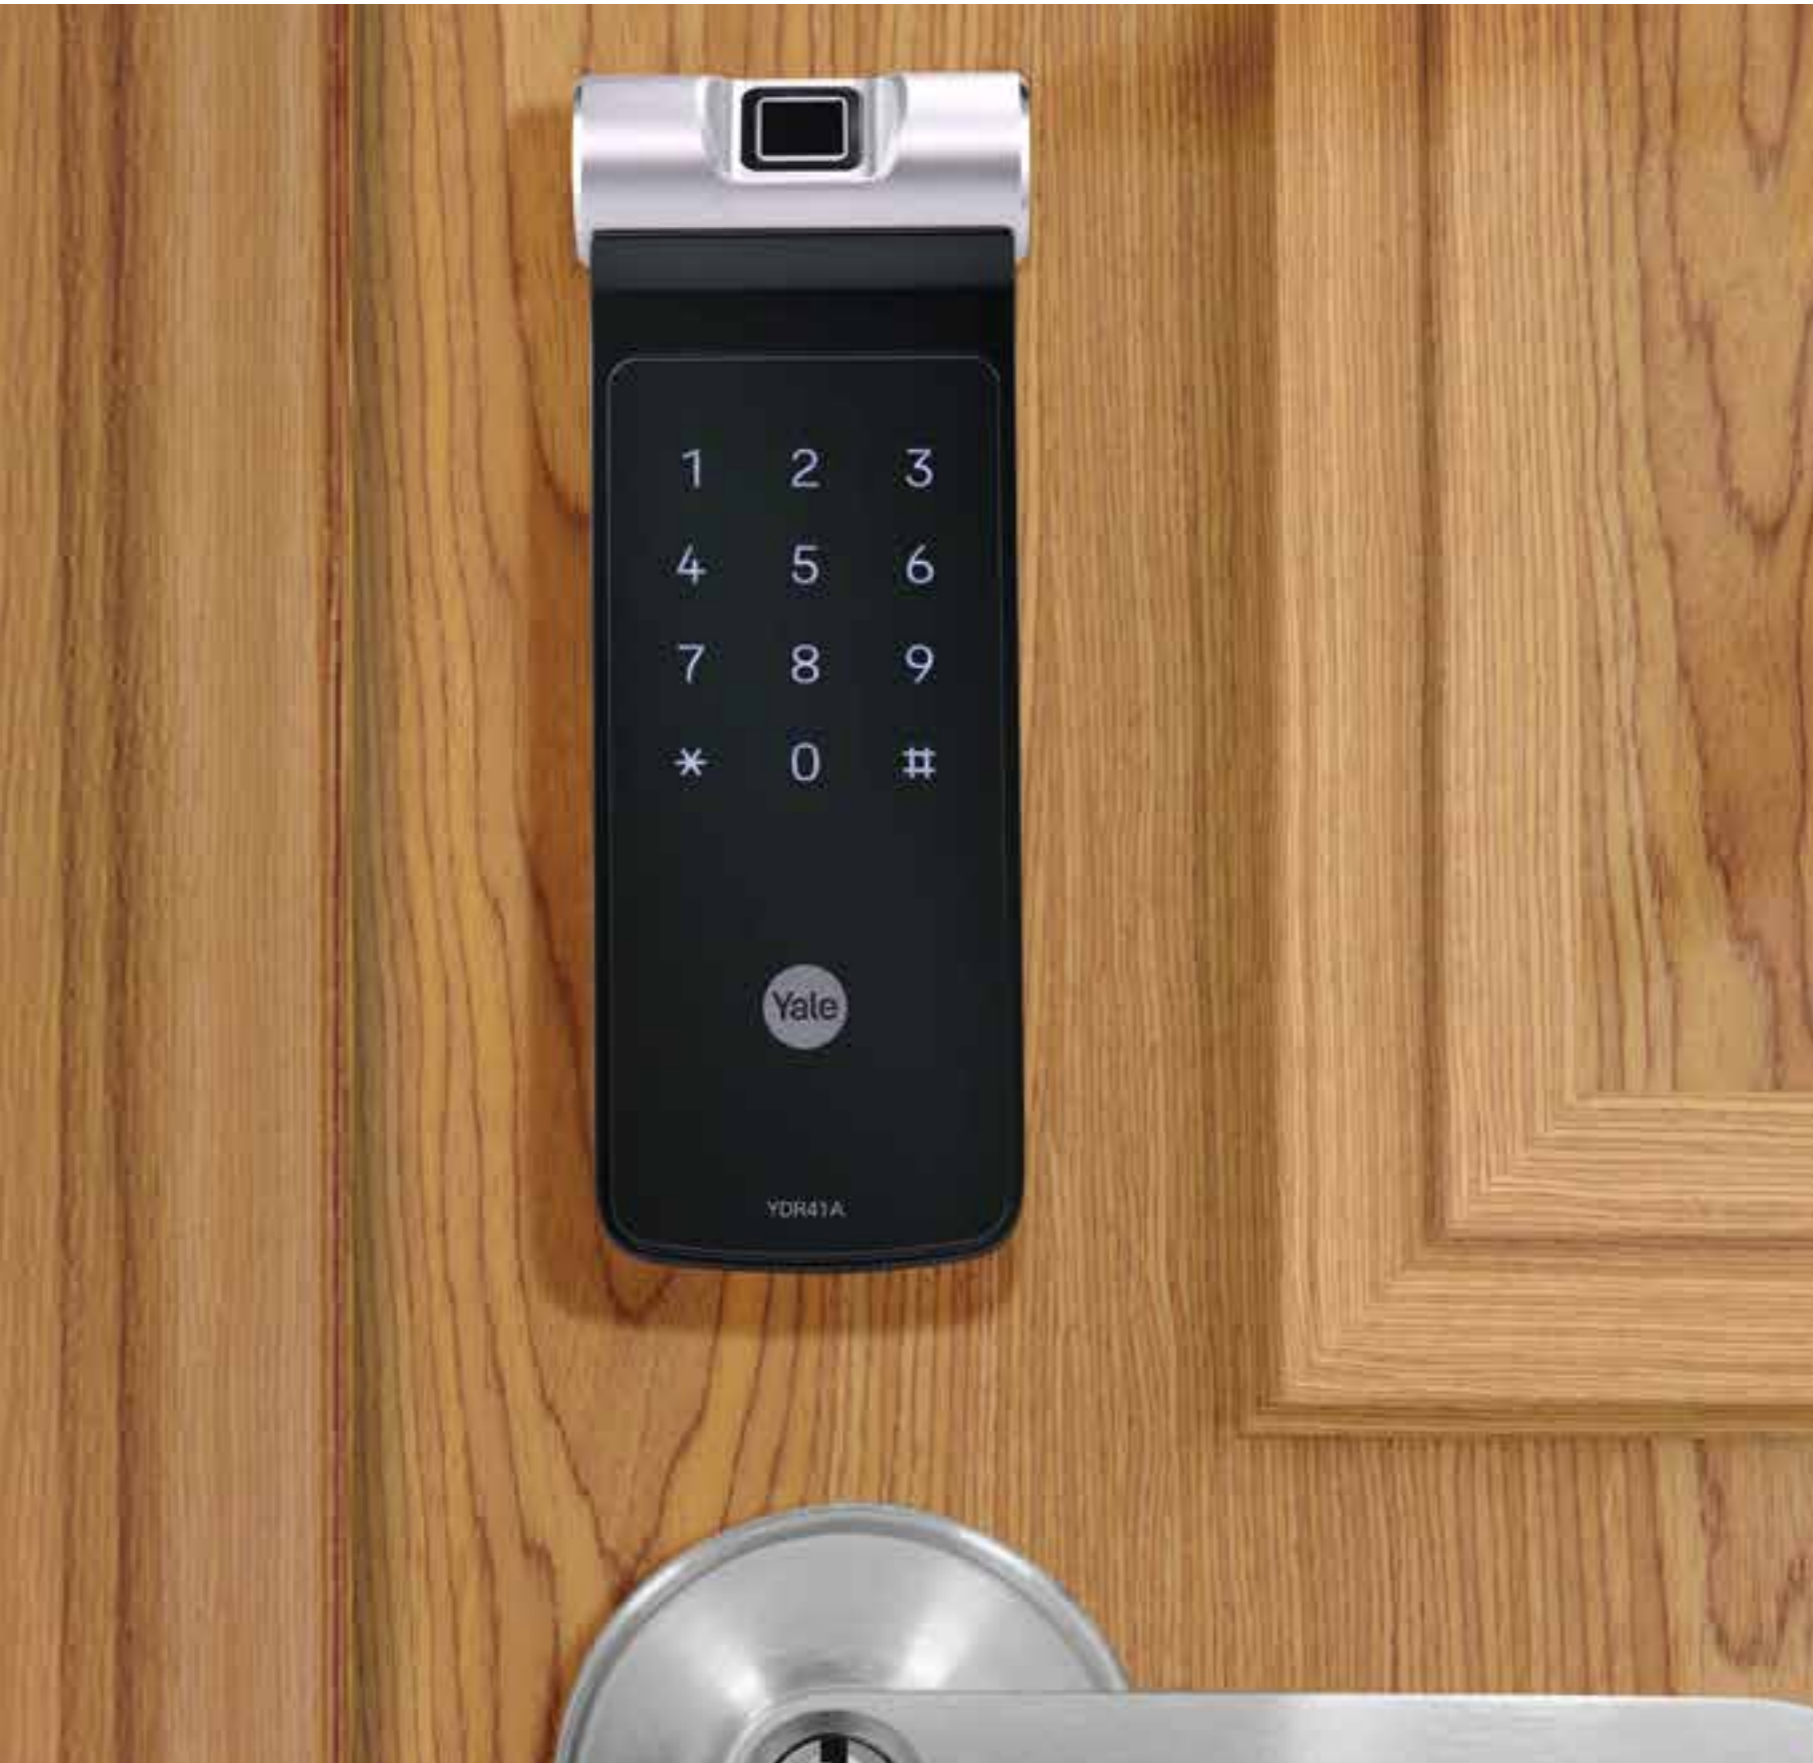

## YMF40A RL

YMF40A RL is virtually pick proof and only users with proper authority can have all the access. This smart lock works with Yale Home kit, which enables user to open the lock remotely from any location. Plus, the built-in mechanical key override function enables user to manually unlock the device in an emergency situation.

Fingerprint | PIN code | Bluetooth | Yale Home app\* | Remote control (optional - sold separately)

### YMF40A RL

Fingerprint	Up to 100 users
PIN code	Up to 100 users
RFID keytag	-
Remote control	Optional (sold separately)
Mechanical key override	2 pcs available
Color	Black
Front body	66(W) x 320(H) x 25(D) mm
Main body	66(W) x 320(H) x 31(D) mm
Backset	60mm / 70mm
Door thickness	35 - 100mm

## Smart RIM Lock

Yale Smart RIM Locks are good for adding on to an existing door mechanism. If you prefer to use existing handle or want to keep an existing deadbolt lock, then Yale Smart RIM locks are definitely your best choice for giving your home an extra security.