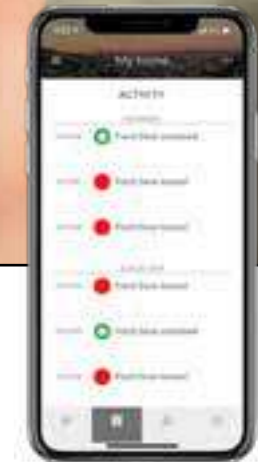

Guest access

Grant unlimited digital keys valid for a few weeks, a few hours, or a few minutes. Never worry about lost or stolen keys.