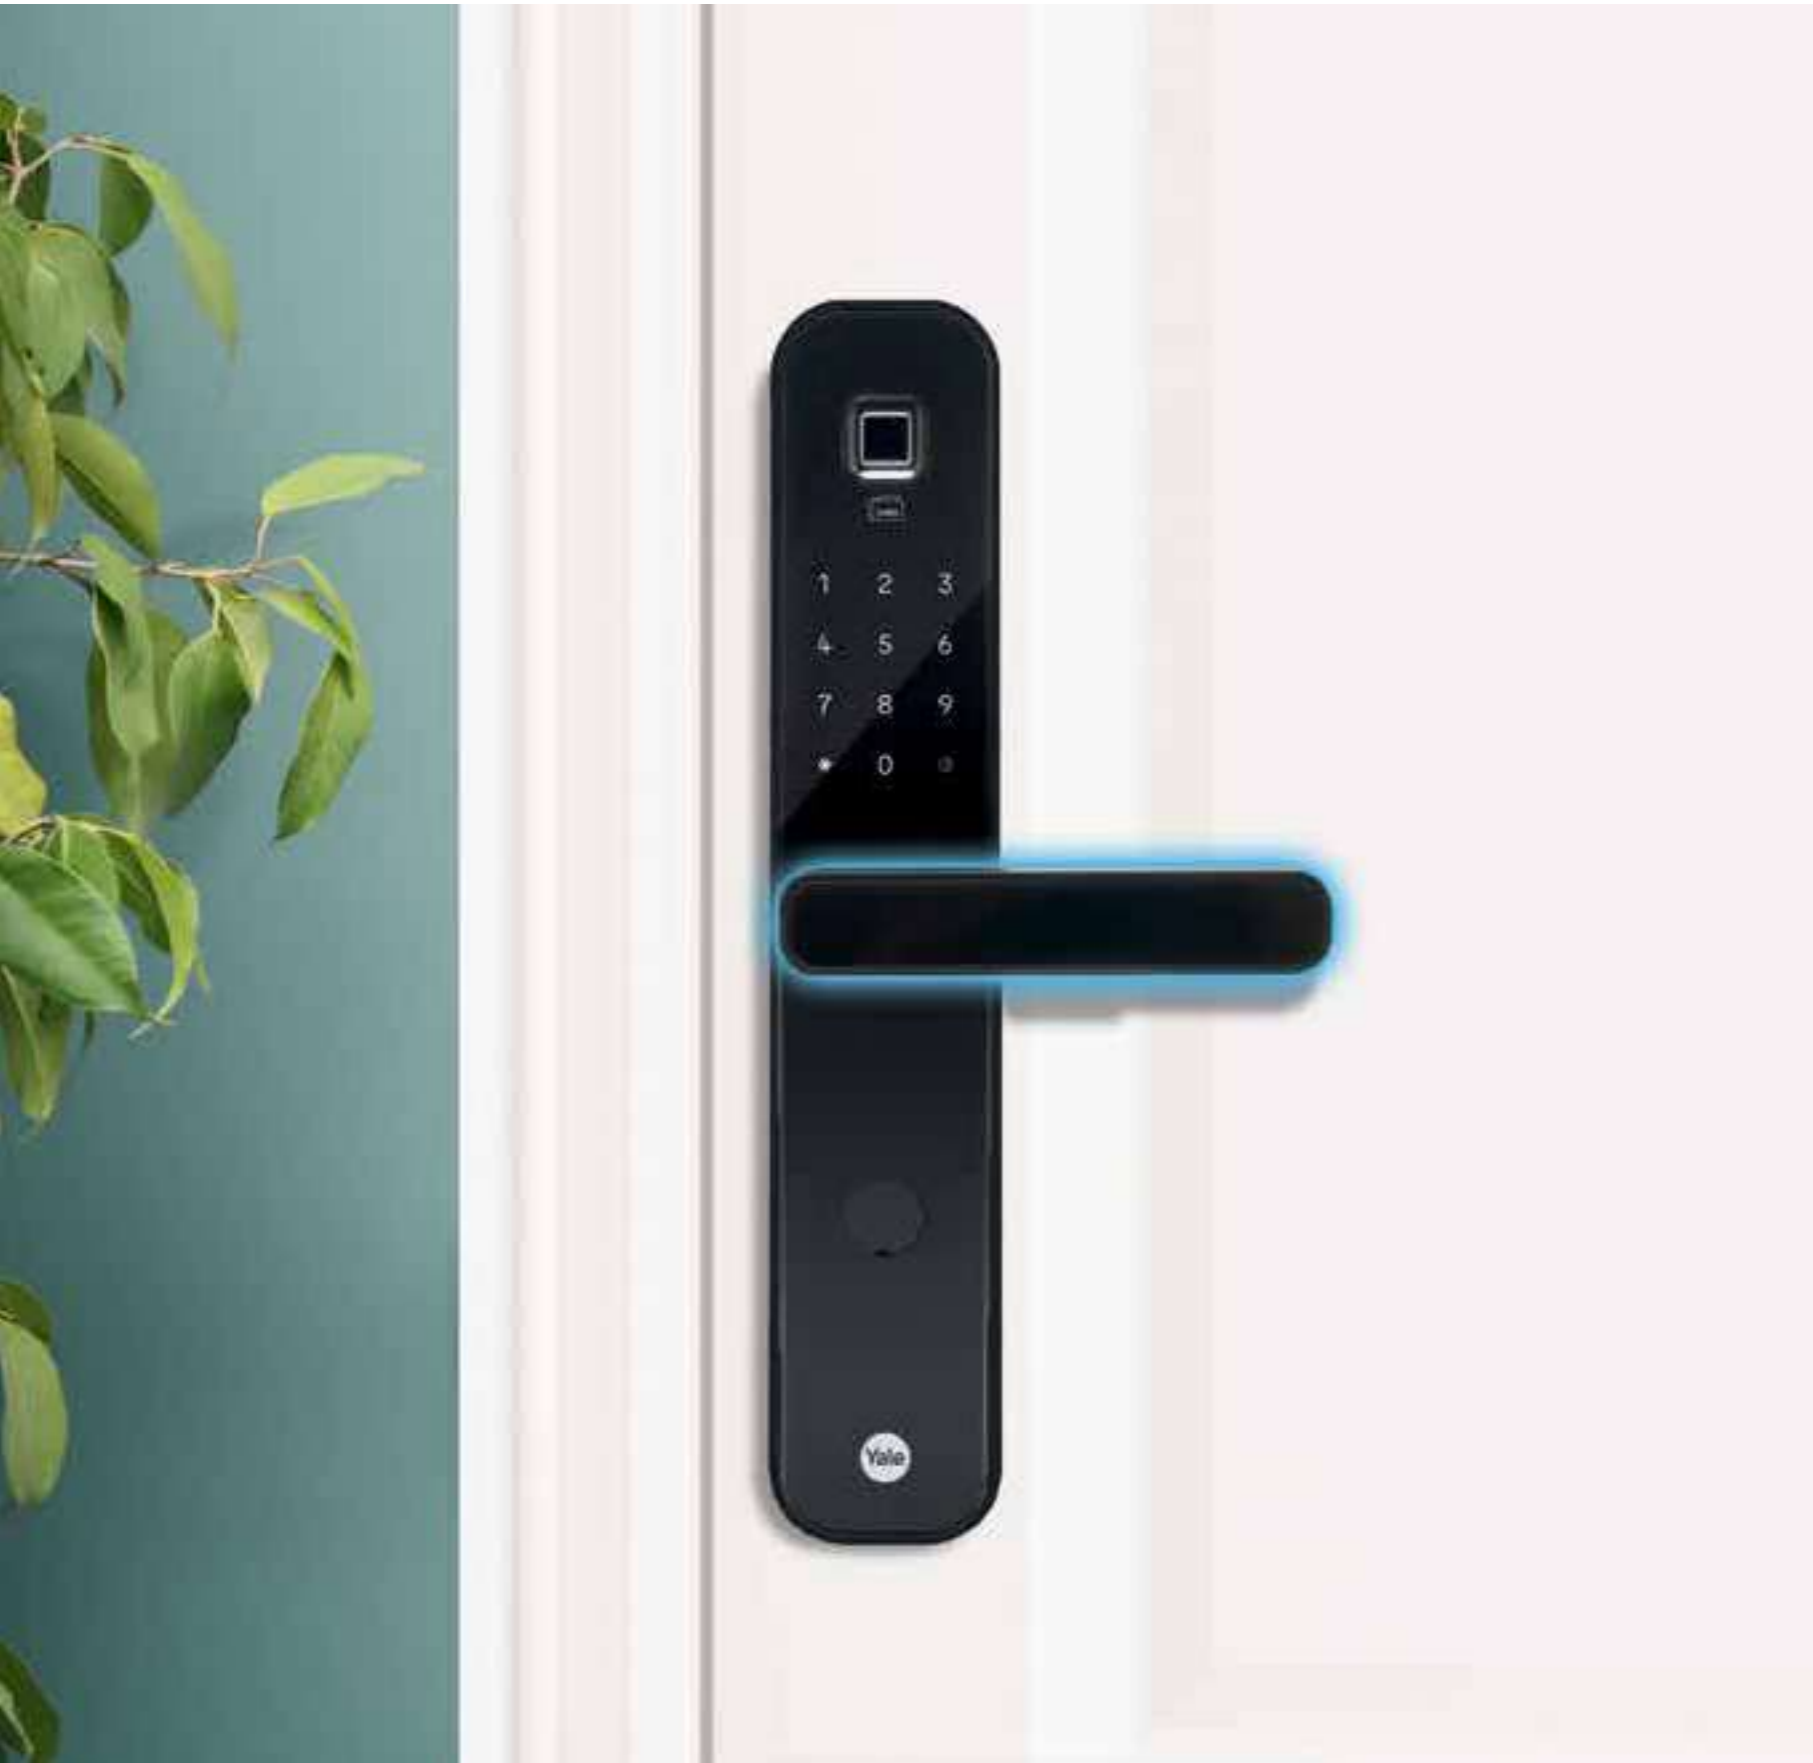

YDM7220 BioSecure™

Keep your loved ones safe and healthy by ensuring all touch points around the house is cleaned and disinfected properly and frequently. Thanks to the BioSecure™ anti-bacterial solution, our lever handle is coated with BioSecure™, which is formulated using silver ion to inhibit bacteria growth and reduce the risk of secondary infections, especially in elderly people and the young ones.

You can choose from different types of door access control for your home, from fingerprint scan to personalised PIN code, RFID key tag or simply via the Yale Home app. Yale redefines peace of mind with the BioSecure™ technology that addresses hygiene concerns while you enjoy a convenient and secure entrance solution for you and your family.

Fingerprint | PIN code | RFID keytag | Bluetooth | Yale Home app* | Remote control (optional - sold separately)

YDM7220 BioSecure™

Fingerprint	Up to 100 users
PIN code	Up to 100 users
RFID keytag	Up to 100 users
Remote control	Optional (sold separately)
Mechanical key override	2 pcs available
Color	Black
Front body	68(W) x 335(H) x 26.5(D) mm
Main body	72(W) x 344(H) x 36(D) mm
Backset	60mm / 70mm
Door thickness	45 - 90mm

*Yale Home kit is required for Yale Home functionalities (sold separately).