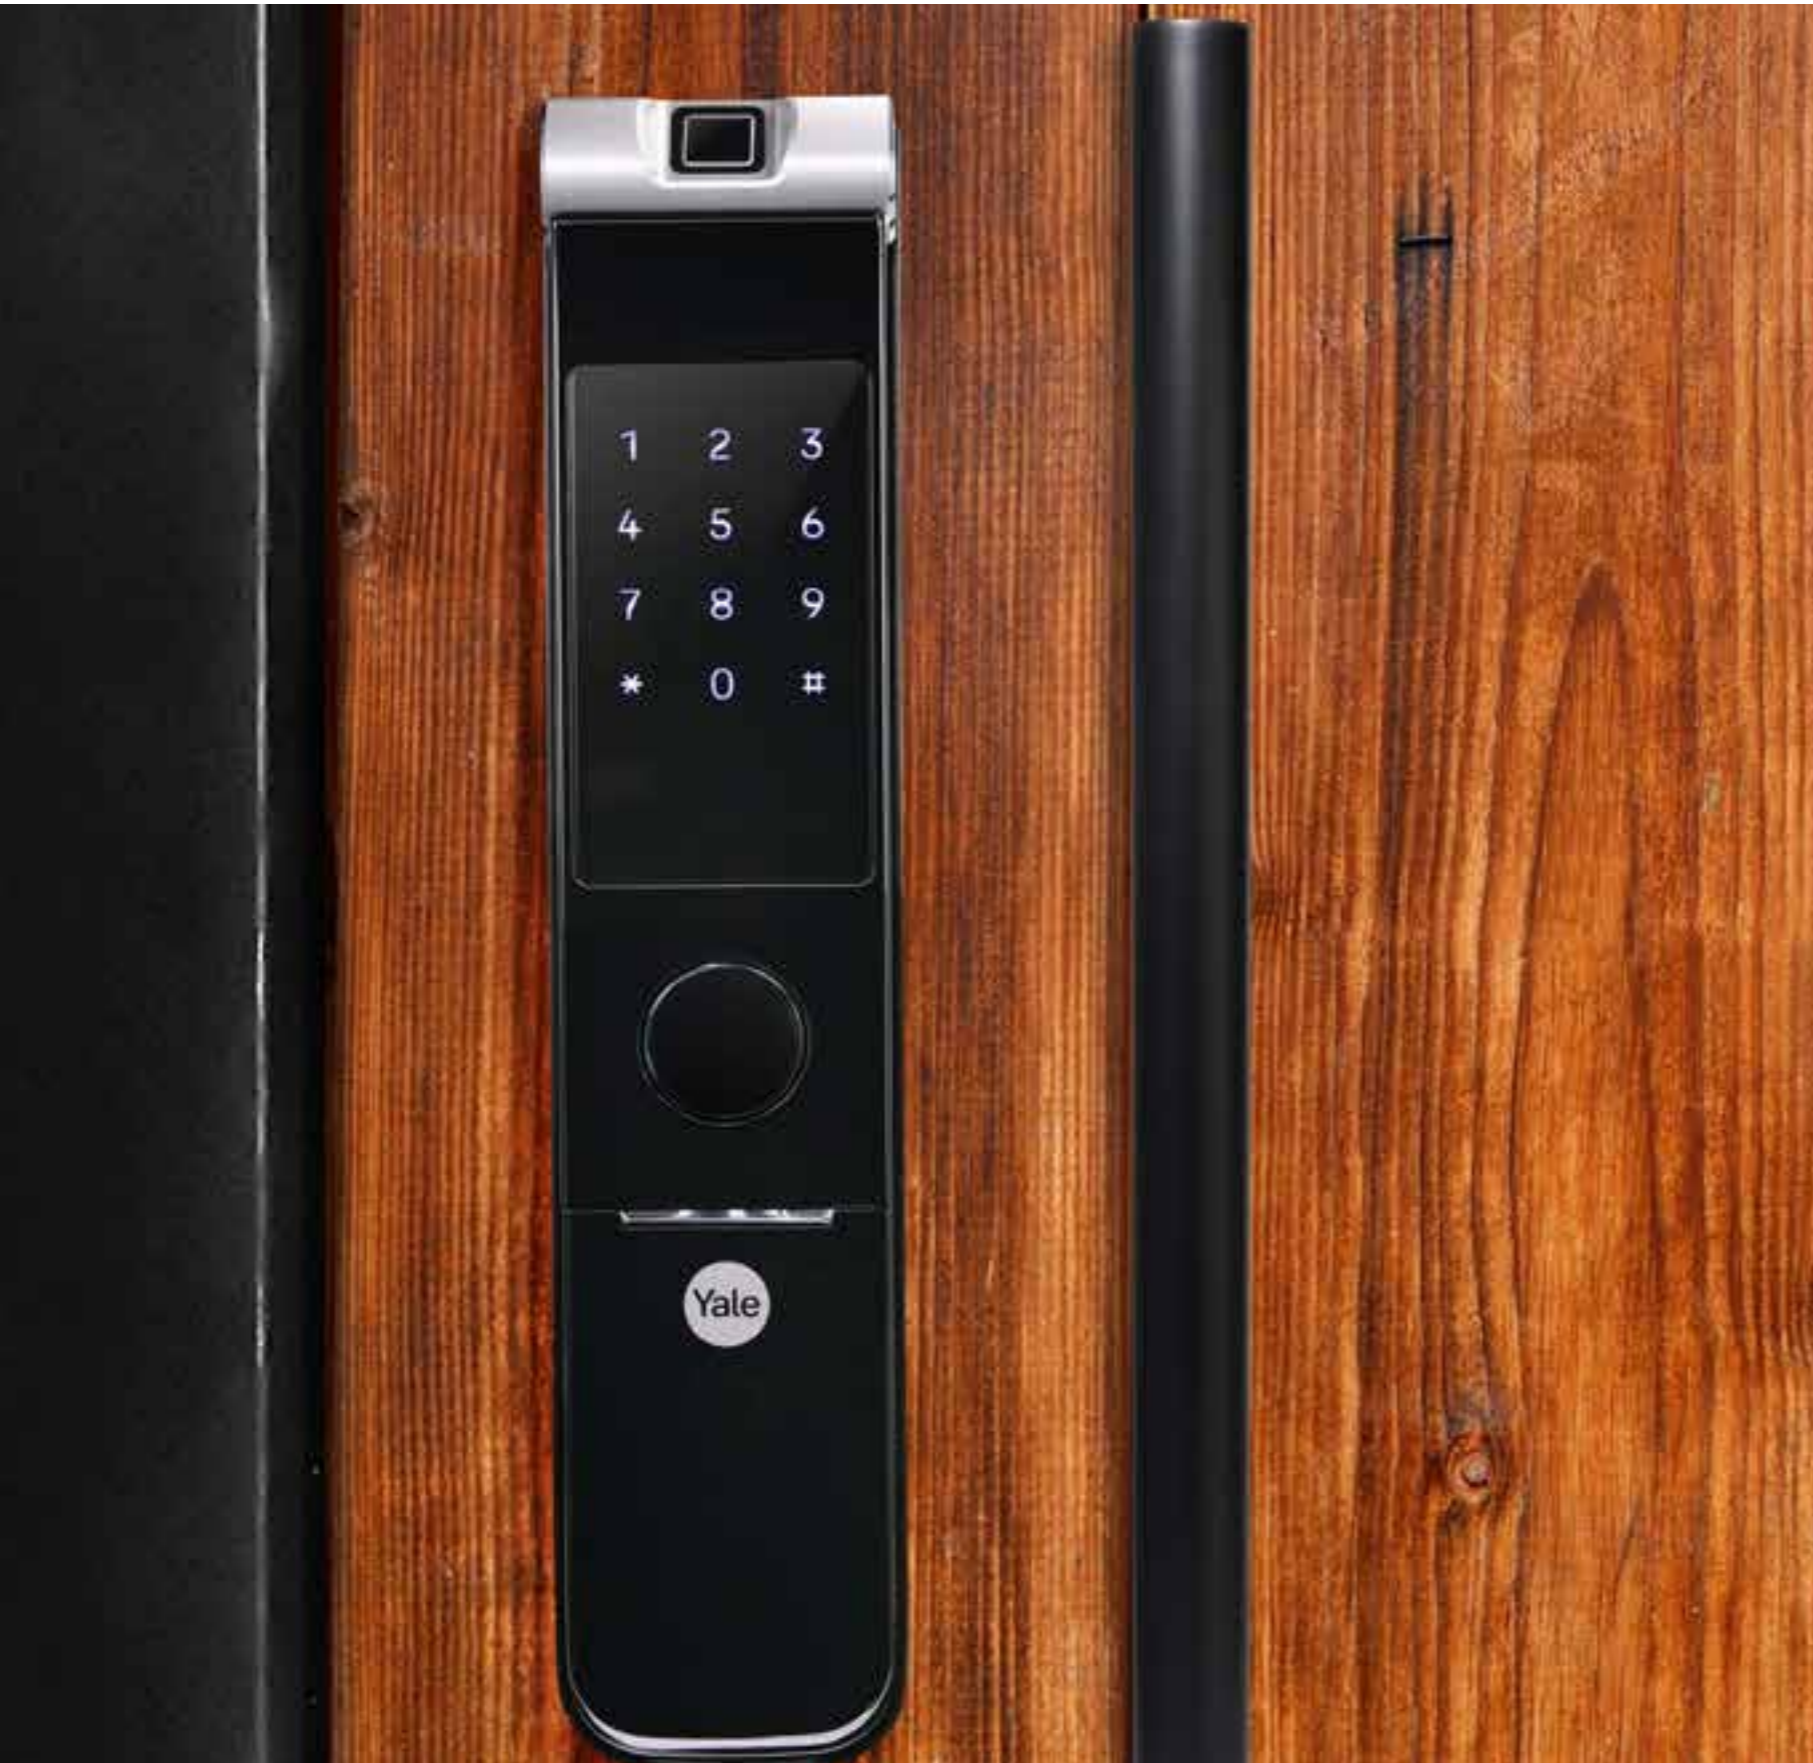

YMF40A RL

YMF40A RL is virtually pick proof and only users with proper authority can have all the access. This smart lock works with Yale Home kit, which enables user to open the lock remotely from any location. Plus, the built-in mechanical key override function enables user to manually unlock the device in an emergency situation.

Fingerprint | PIN code | Bluetooth | Yale Home app* | Remote control (optional - sold separately)

YMF40A RL

Fingerprint	Up to 100 users
PIN code	Up to 100 users
RFID keytag	-
Remote control	Optional (sold separately)
Mechanical key override	2 pcs available
Color	Black
Front body	66(W) x 320(H) x 25(D) mm
Main body	66(W) x 320(H) x 31(D) mm
Backset	60mm / 70mm
Door thickness	35 - 100mm

*Yale Home kit is required for Yale Home functionalities (sold separately).