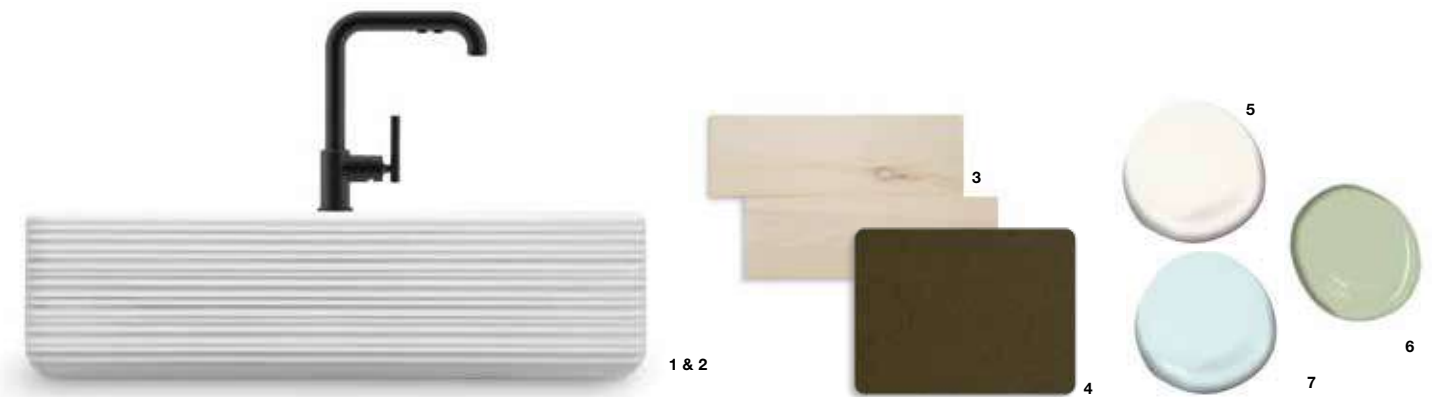

To see more of this room visit, [ideas.KOHLER.com/CopperCottage](https://ideas.kohler.com/CopperCottage)

FEATURED IN SEPTEMBER ISSUE OF
HouseBeautiful

A Matte Black finish makes a bold statement against this soft pale palette.