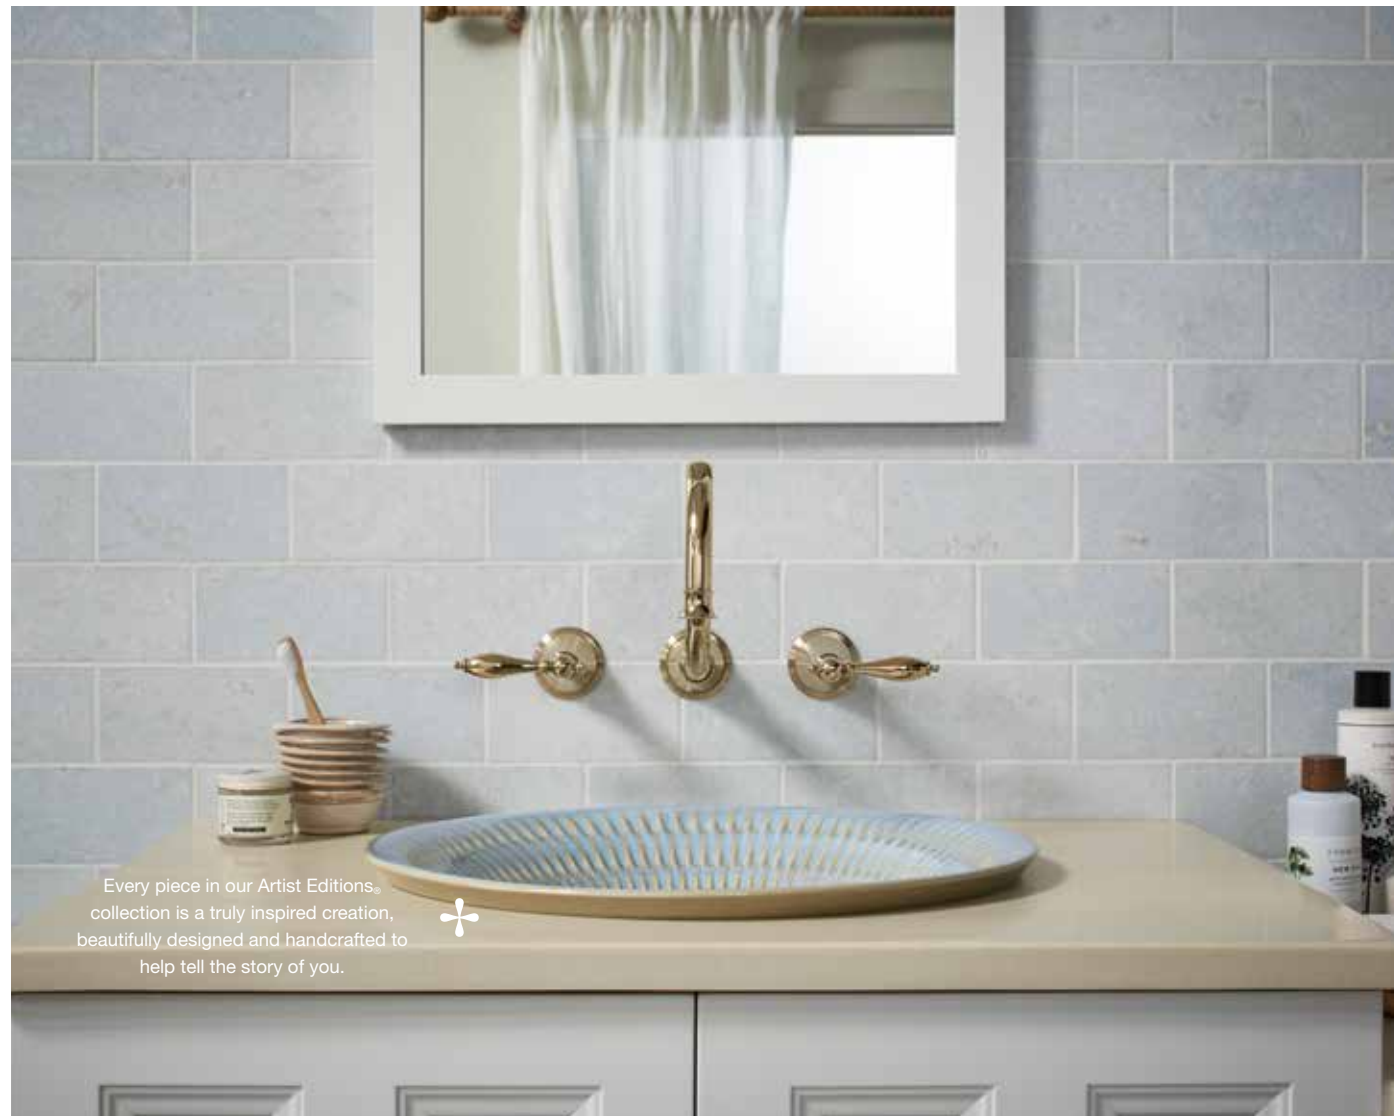

Every piece in our Artist Editions collection is a truly inspired creation, beautifully designed and handcrafted to help tell the story of you. ✨