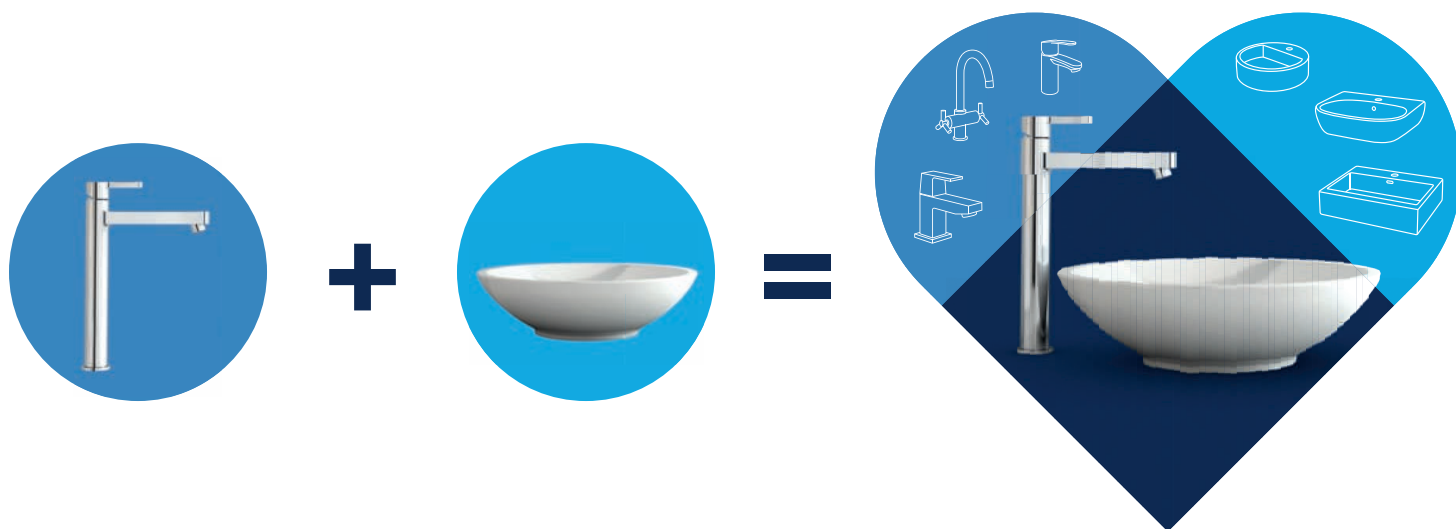

Whether you need a pillar tap or a faucet where you offer additional comfort so your kids can wash their hands more easily - the right product is available with the right comfort.

XS-Size

For cloakrooms and small basins the extra small size offers a flexible, stylish solution.

S-Size

A standard size faucet is the comfortable choice for standard comfort at the washbasin.

M-Size

Add extra comfort with a higher medium height faucet, providing easier access with a longer spout.

L-Size

Great for busy basins in family bathrooms, the large tap with a high spout is a practical & safe choice.

XL-Size

Choose unrivalled comfort and create an elegant focal point with an extra-large faucet ideal for stylish vessel basins or for maximal comfort.

FROM XS TO XL

AND FIND YOUR GROHE BESTMATCH™!

GROHE now makes it easier than ever for you to find the perfect combination of washbasin and faucet – with the GROHE BestMatch™ website and app for iOS & Android. Regardless of whether you are looking for a washbasin to fit your desired GROHE faucet, or an exclusive GROHE faucet for your washbasin, with GROHE BestMatch™ you're guaranteed to find just the right combination.