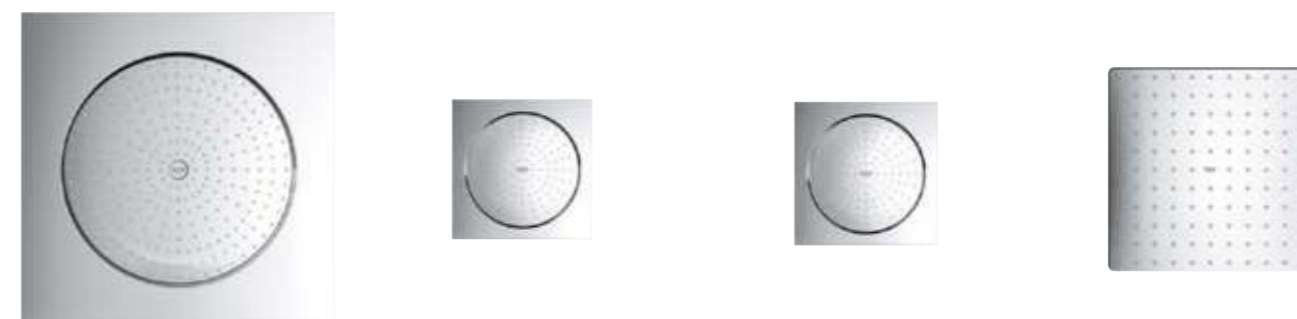

27 251 000
Side shower F-Series 5"
127 mm x 127 mm
1 spray pattern: Rain

27 286 000
Ceiling shower F-Series 20"
508 mm x 508 mm, metal
1 spray pattern: Rain

27 467 000
Ceiling shower F-Series 10"
254 mm x 254 mm, metal
1 spray pattern: Rain

27 271 000
Head shower F-Series 10"
1 spray pattern: Rain
27 285 000
with 9.5 l/min. GROHE EcoJoy
27 815 000
with 7.5 l/min. GROHE EcoJoy

new ● ○
26 567 000
Head shower Rainshower 310
Mono Cube
1 spray pattern: GROHE PureRain
26 568 000
with 9.5 l/min. GROHE EcoJoy