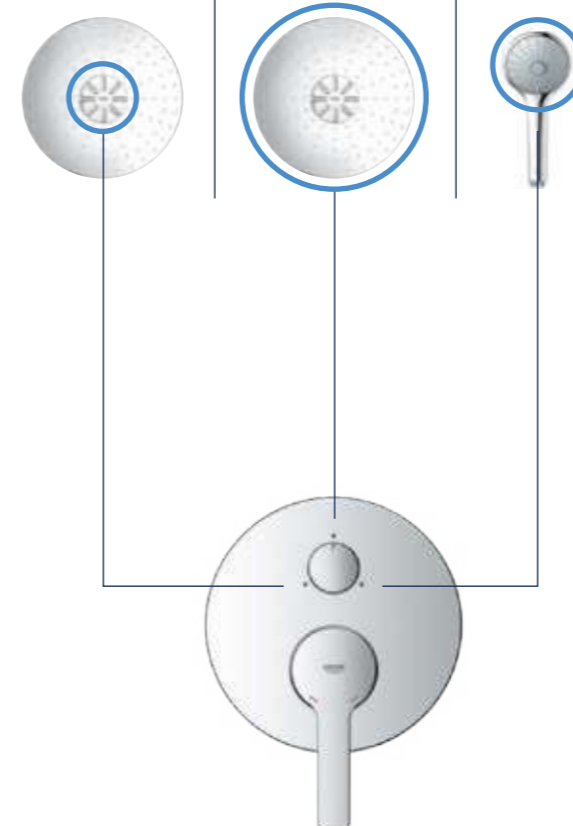

POWERFUL RELAXING FLEXIBLE

SINGLE-LEVER MIXER
3-WAY DIVERTER

POWERFUL RELAXING FLEXIBLE