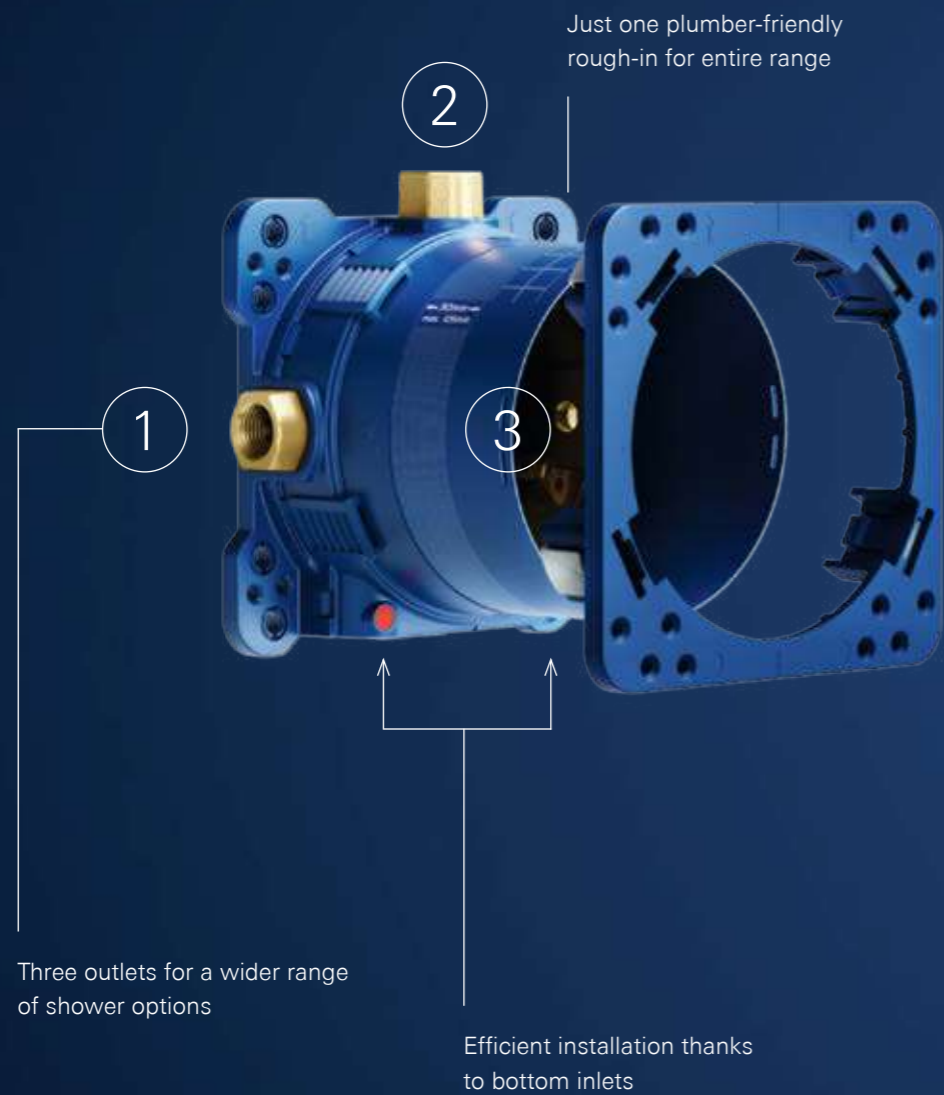

THE UNIVERSAL SOLUTION FOR THE NEEDS OF TOMORROW