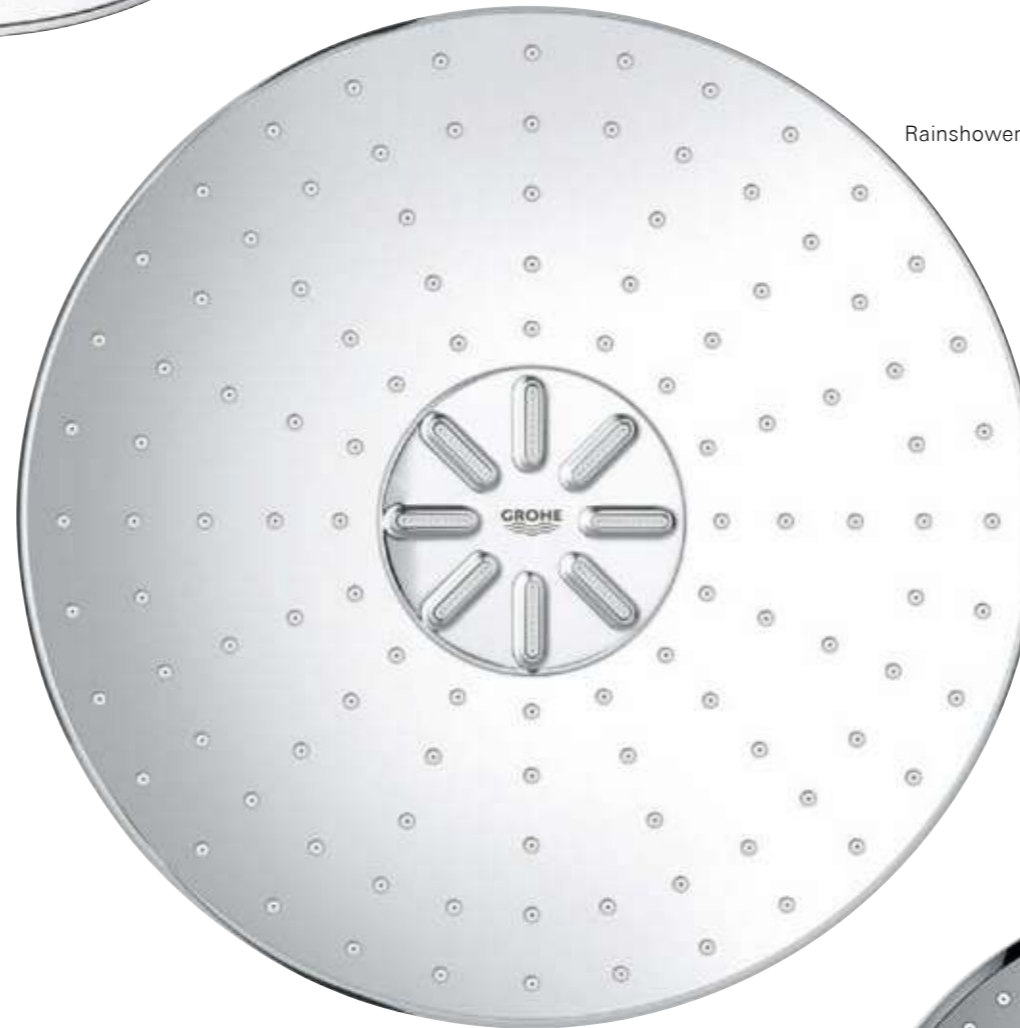

Rainshower 310 SmartActive