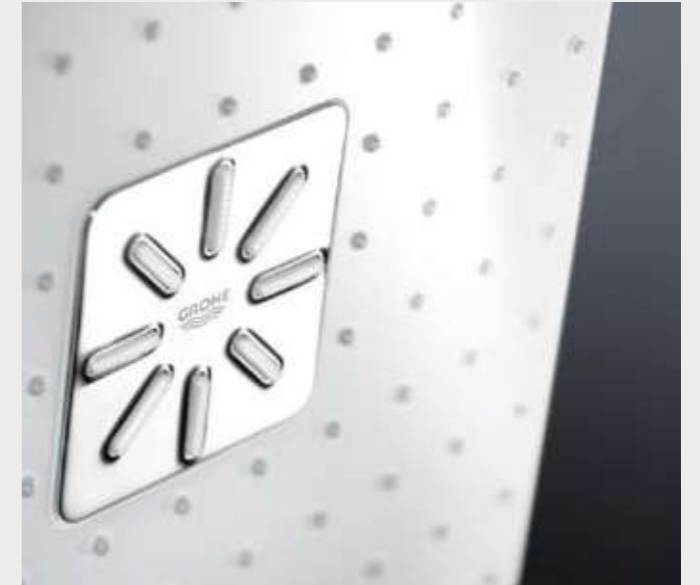

SHOWERS

All shapes, styles and sizes – dedicated to your perfect shower experience.

296

FLUSH PLATES

The finishing touch in your GROHE bathroom

304