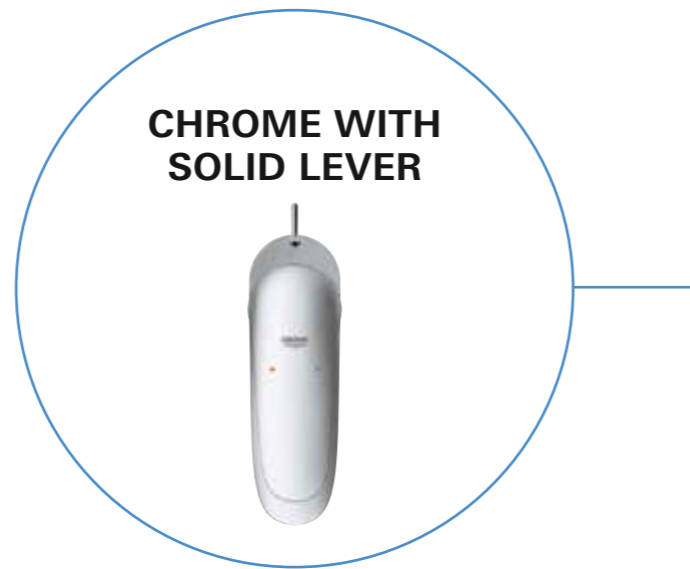

23 709 003
S-Size
Basin mixer
with pop-up waste set
with GROHE SilkMove ES

**CHROME WITH
SOLID LEVER**