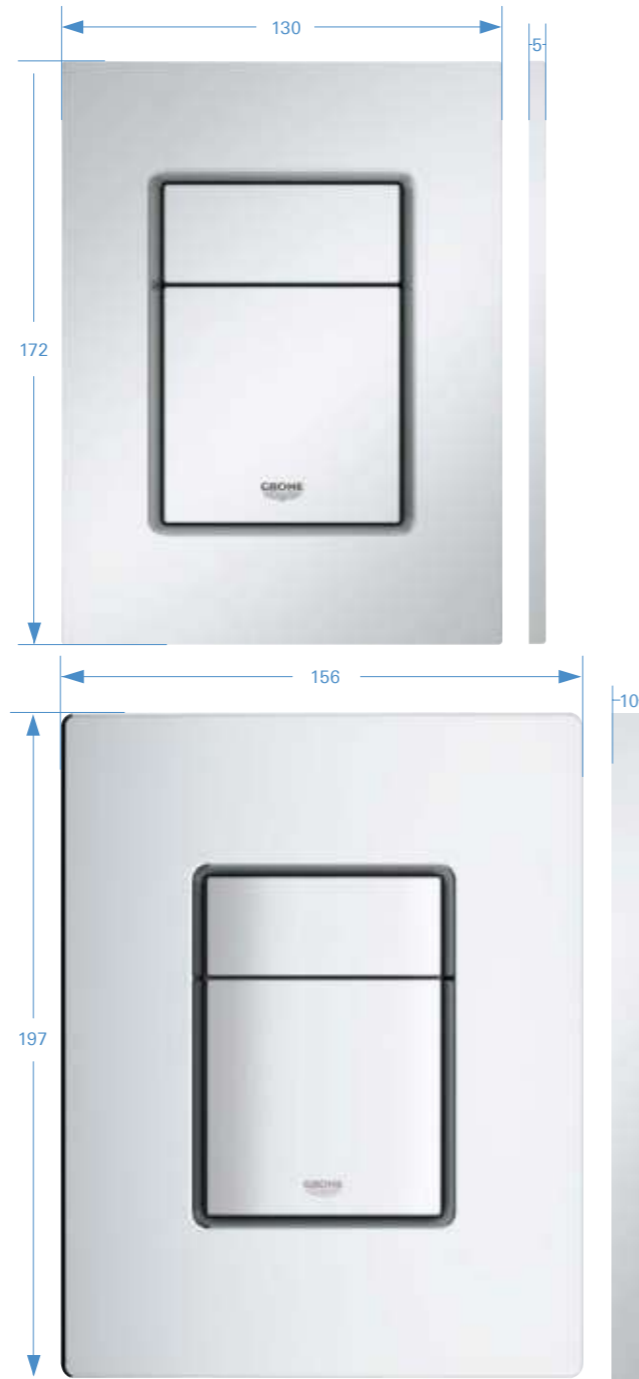

2 SIZES

GROHE is the only company in the industry that can offer a true freedom of choice with a 100% perfect match in color, design and size.

3 DESIGNS

12 COLORS