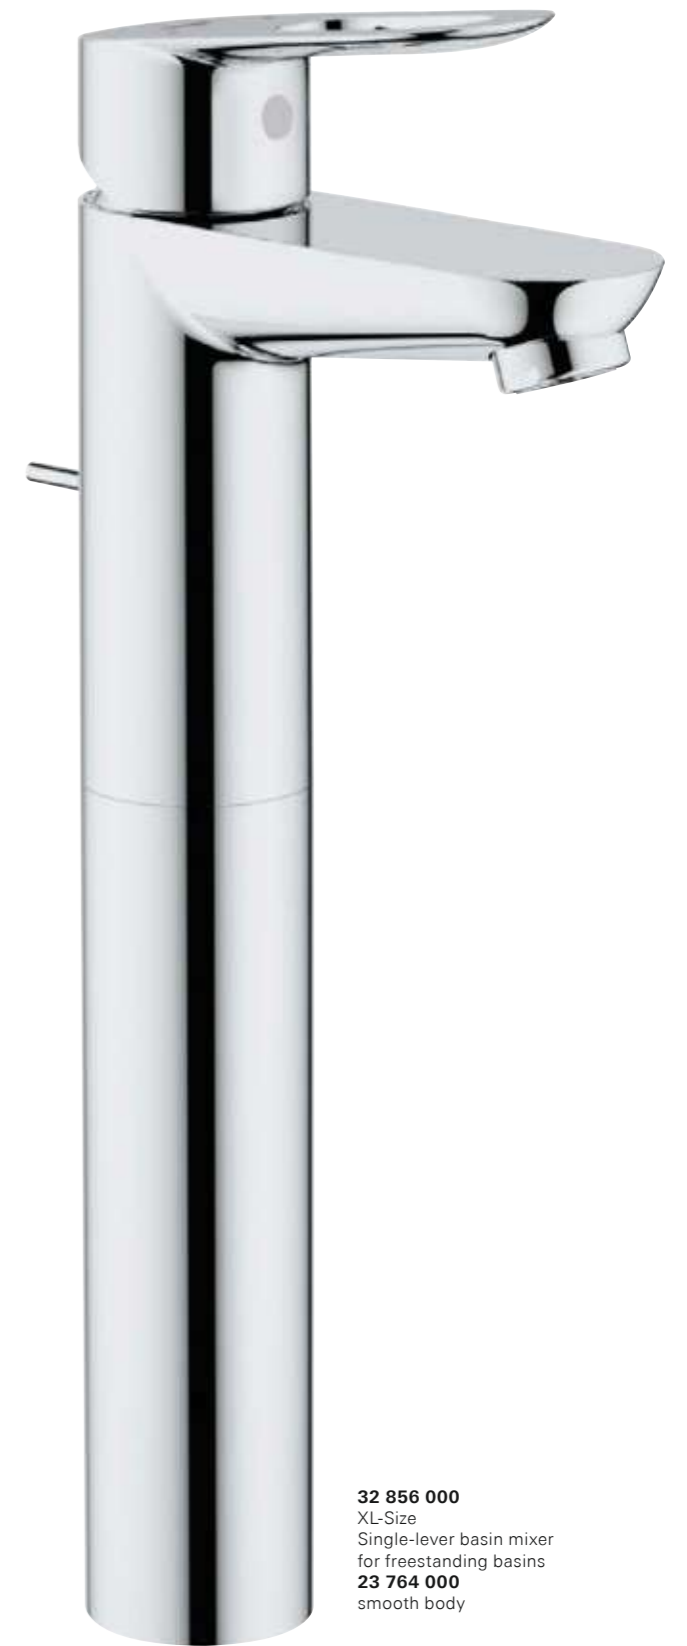

23 762 000
M-Size
Single-lever basin mixer

29 041 000
Single-lever bath/shower mixer
with automatic diverter
29 062 000
with lockable diverter

23 634 000
Single-lever shower mixer
wall mounted

29 042 000
Single-lever shower mixer

13 390 000
Bath spout with diverter

32 856 000
XL-Size
Single-lever basin mixer
for freestanding basins
23 764 000
smooth body

GROHE BAUEDGE

CONSISTENT USE OF LOZENGE SHAPES

Lends an air of balance and harmony. BauEdge's modern silhouette of the lever handle is pitched at an angle of seven degrees for comfortable use without compromising the clarity of its form. A comprehensive range of faucets and showers ensures this sophisticated design meets your design requirements.