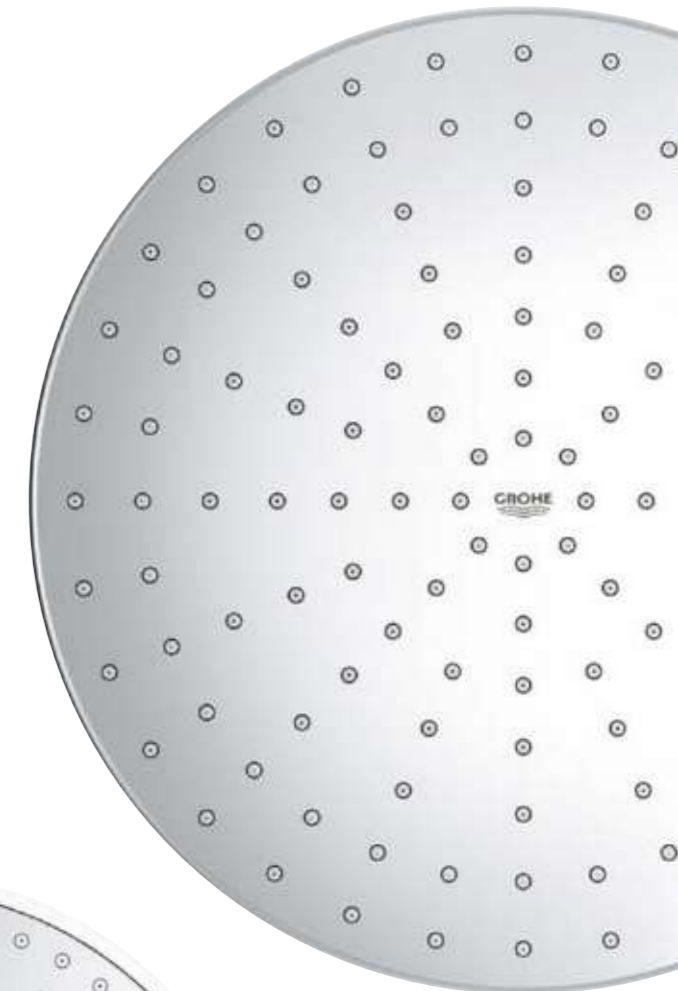

Rainshower 310 Mono