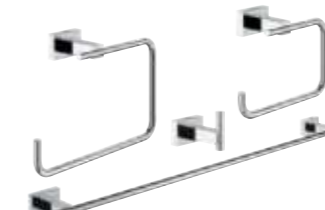

40 778 001
Master bathroom accessories set,
consists of 40 511 001 + 40 509 001
+ 40 507 001 + 40 510 001