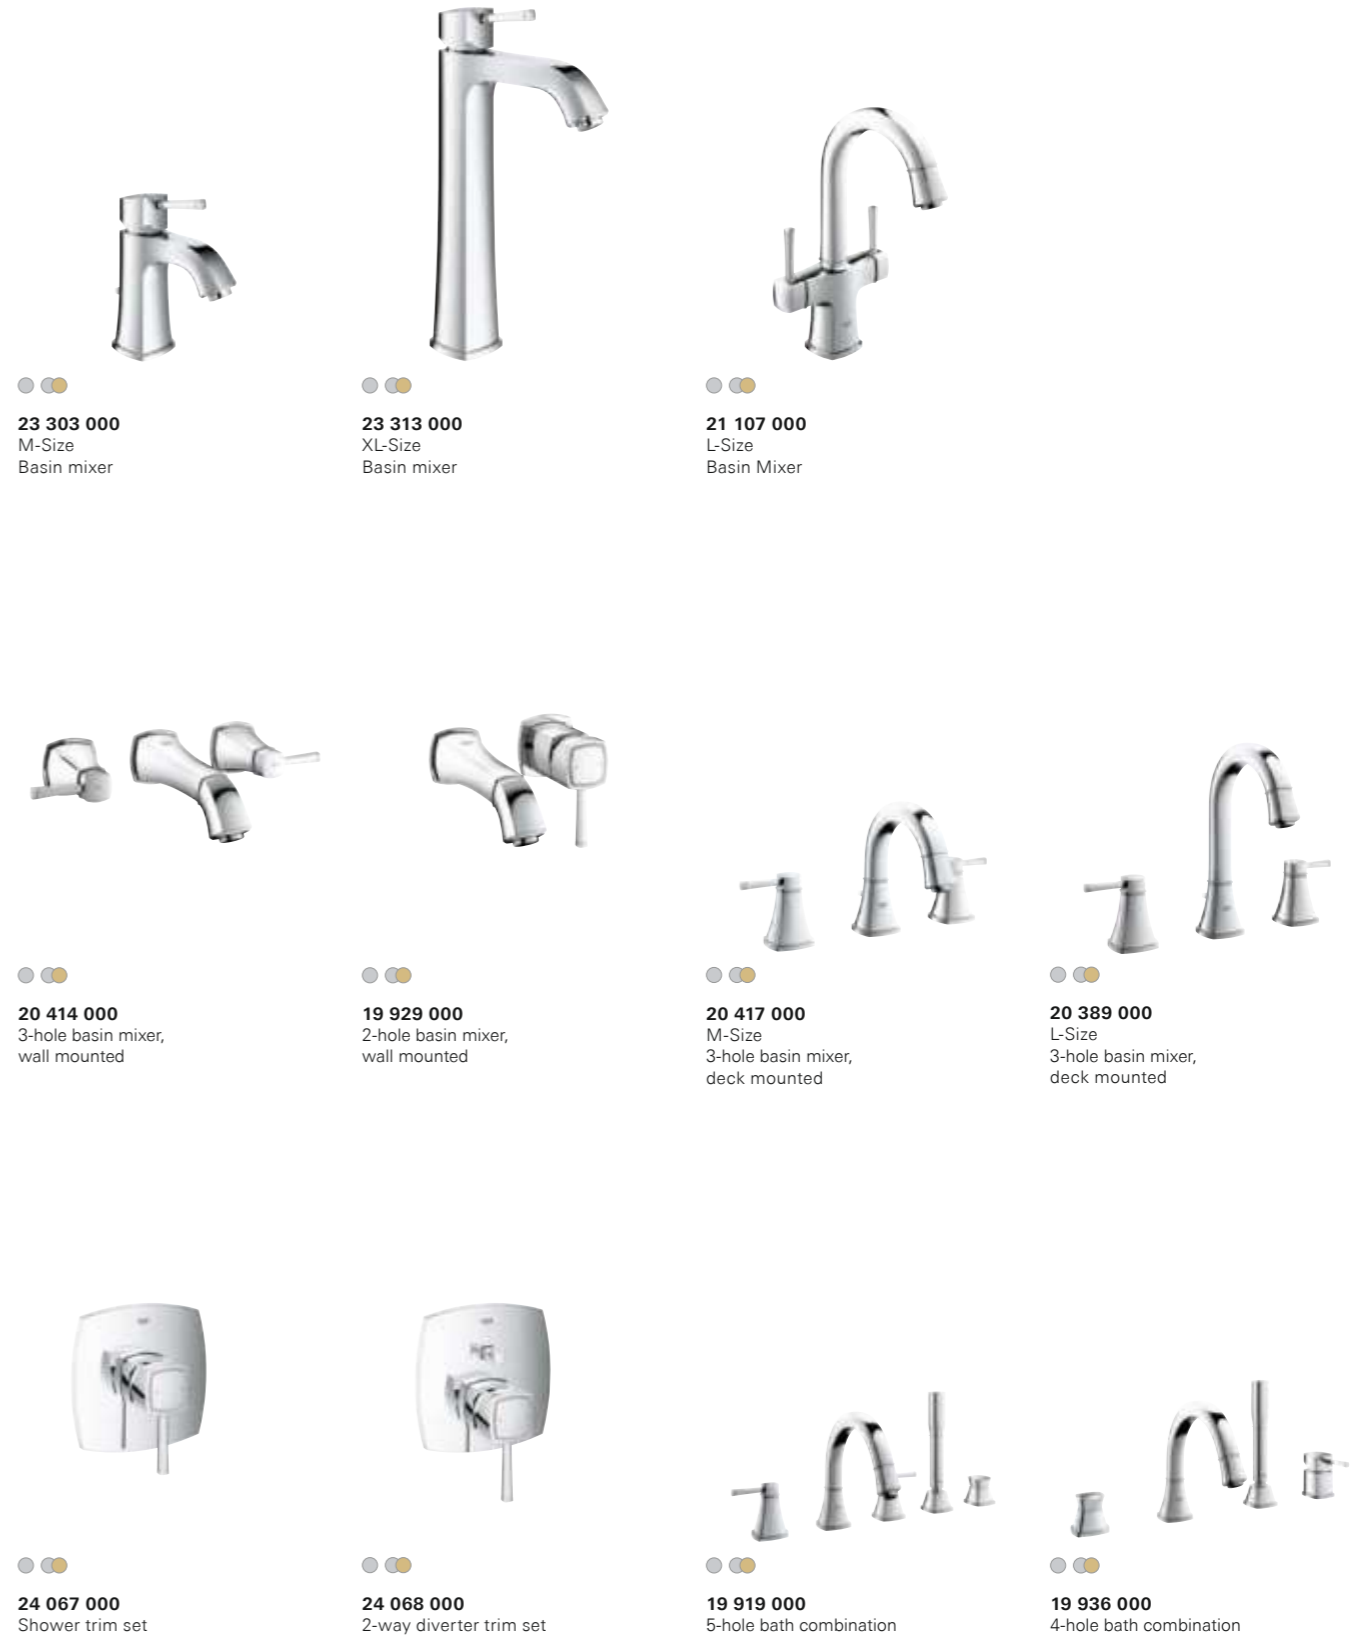

Stylistically, the Grandera collection can be combined with a wide range of bathroom furnishings, with the added flexibility of two colors – chrome and chrome / gold.

VISIT US ONLINE

[BATHROOM >](#)

● ●
23 318 000
 Bath/shower mixer,
 floor mounted