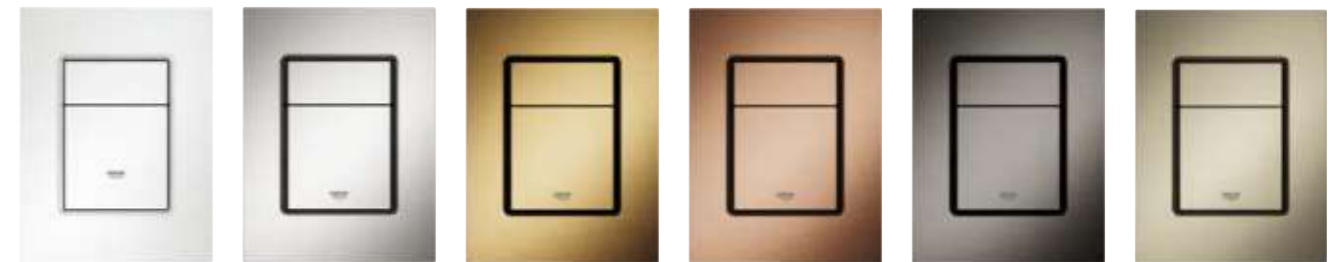

2 SIZES

GROHE is the only company in the industry that can offer a true freedom of choice with a 100% perfect match in color, design and size.

3 DESIGNS

12 COLORS

37 535 GL0 Cool Sunrise
37 535 DA0 Warm Sunset
37 535 A00 Hard Graphite
37 535 BE0 Polished Nickel
37 535 000 Chrome
37 535 P00 Matt Chrome