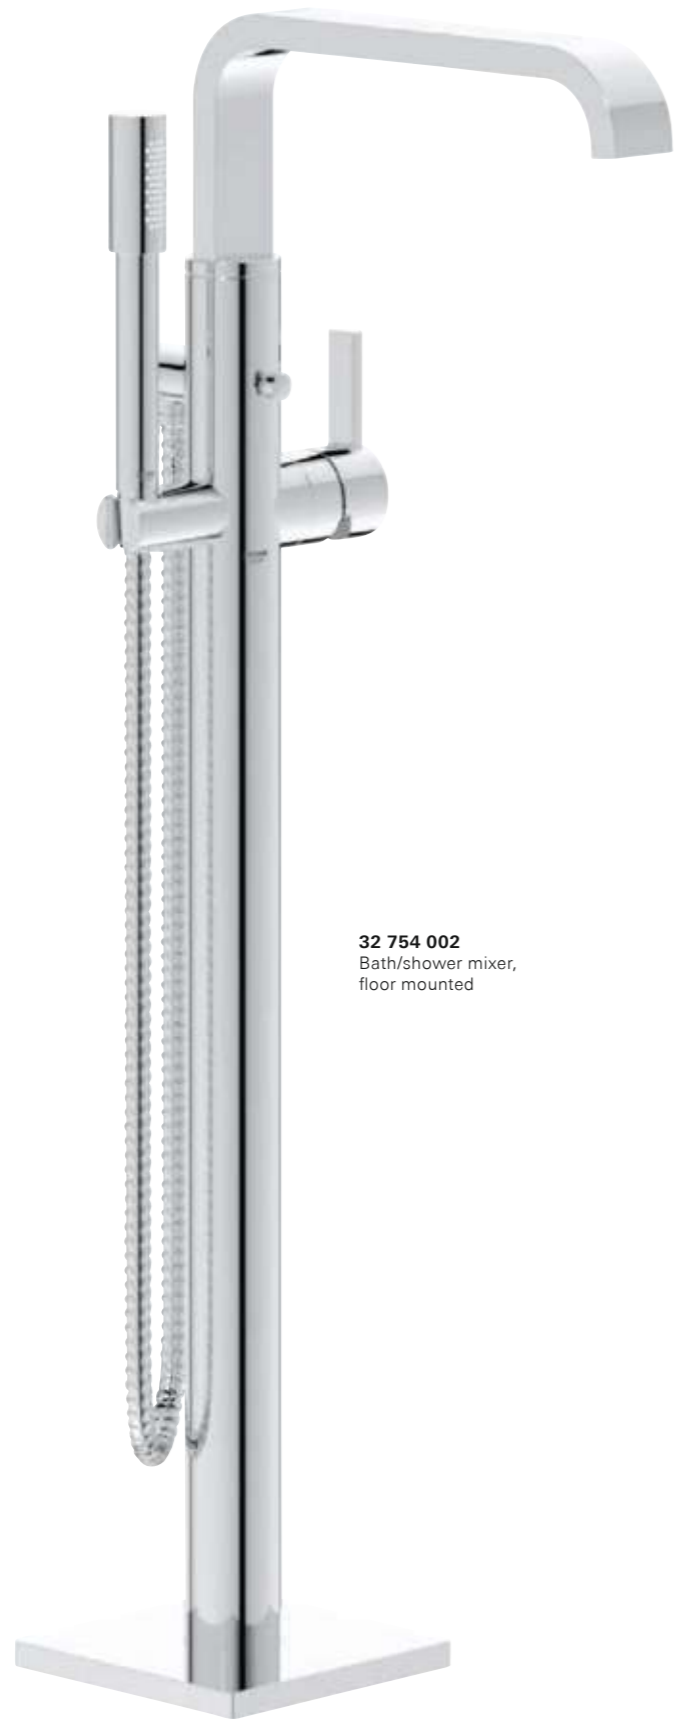

32 754 002
Bath/shower mixer,
floor mounted

24 069 000
Shower trim set