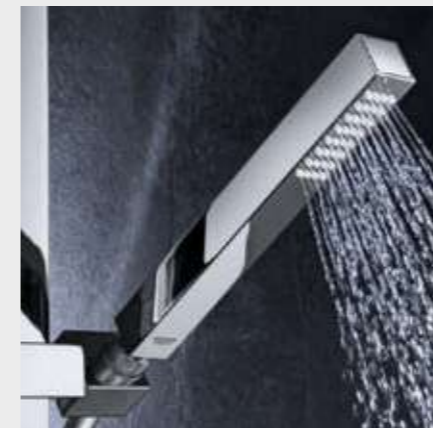

04 STICK SHOWERS

GROHE stick hand showers and shower sets are perfect for installing next to the bathtub, in a minimalist, tailor-made shower, or just as a shower set to enjoy a refreshing GROHE shower in today's stylish bathrooms.

PAGE 274