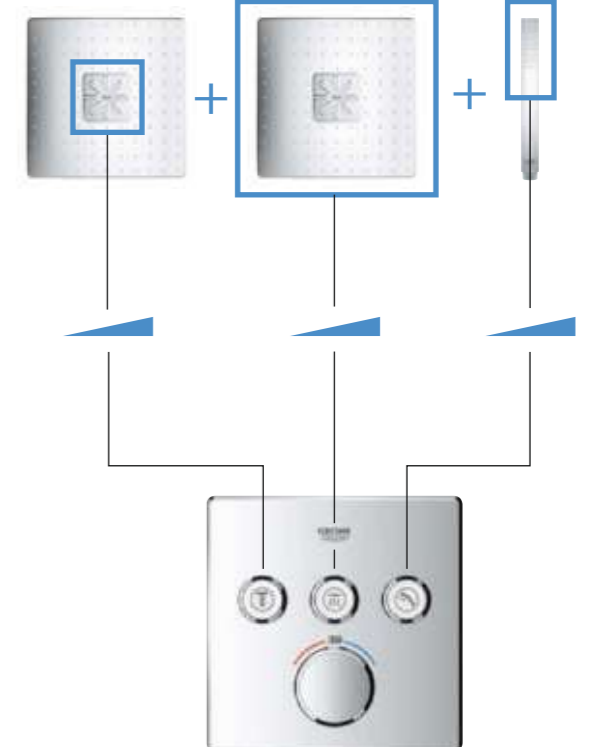

POWERFUL RELAXING FLEXIBLE

SINGLE-LEVER MIXER
3-WAY DIVERTER

POWERFUL RELAXING FLEXIBLE

GROHTHERM
SMARTCONTROL

**METAL PLATE, ERGONOMIC GRIP**

In keeping with its sleek design, the GROHE SmartControl Concealed uses premium materials. Its ergonomic buttons have a knurled grip for ease of use.