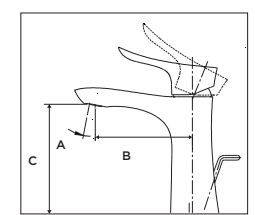

Hình ảnh dòng chảy
Water flow image

Wall Mounted Lavatory Faucet (Short Spout) *1
Spout length: 175.4mm

Wall Mounted Lavatory Faucet (Long Spout) *1
Spout length: 227.5mm

2 Handle Lavatory Faucet (3 Holes) *2