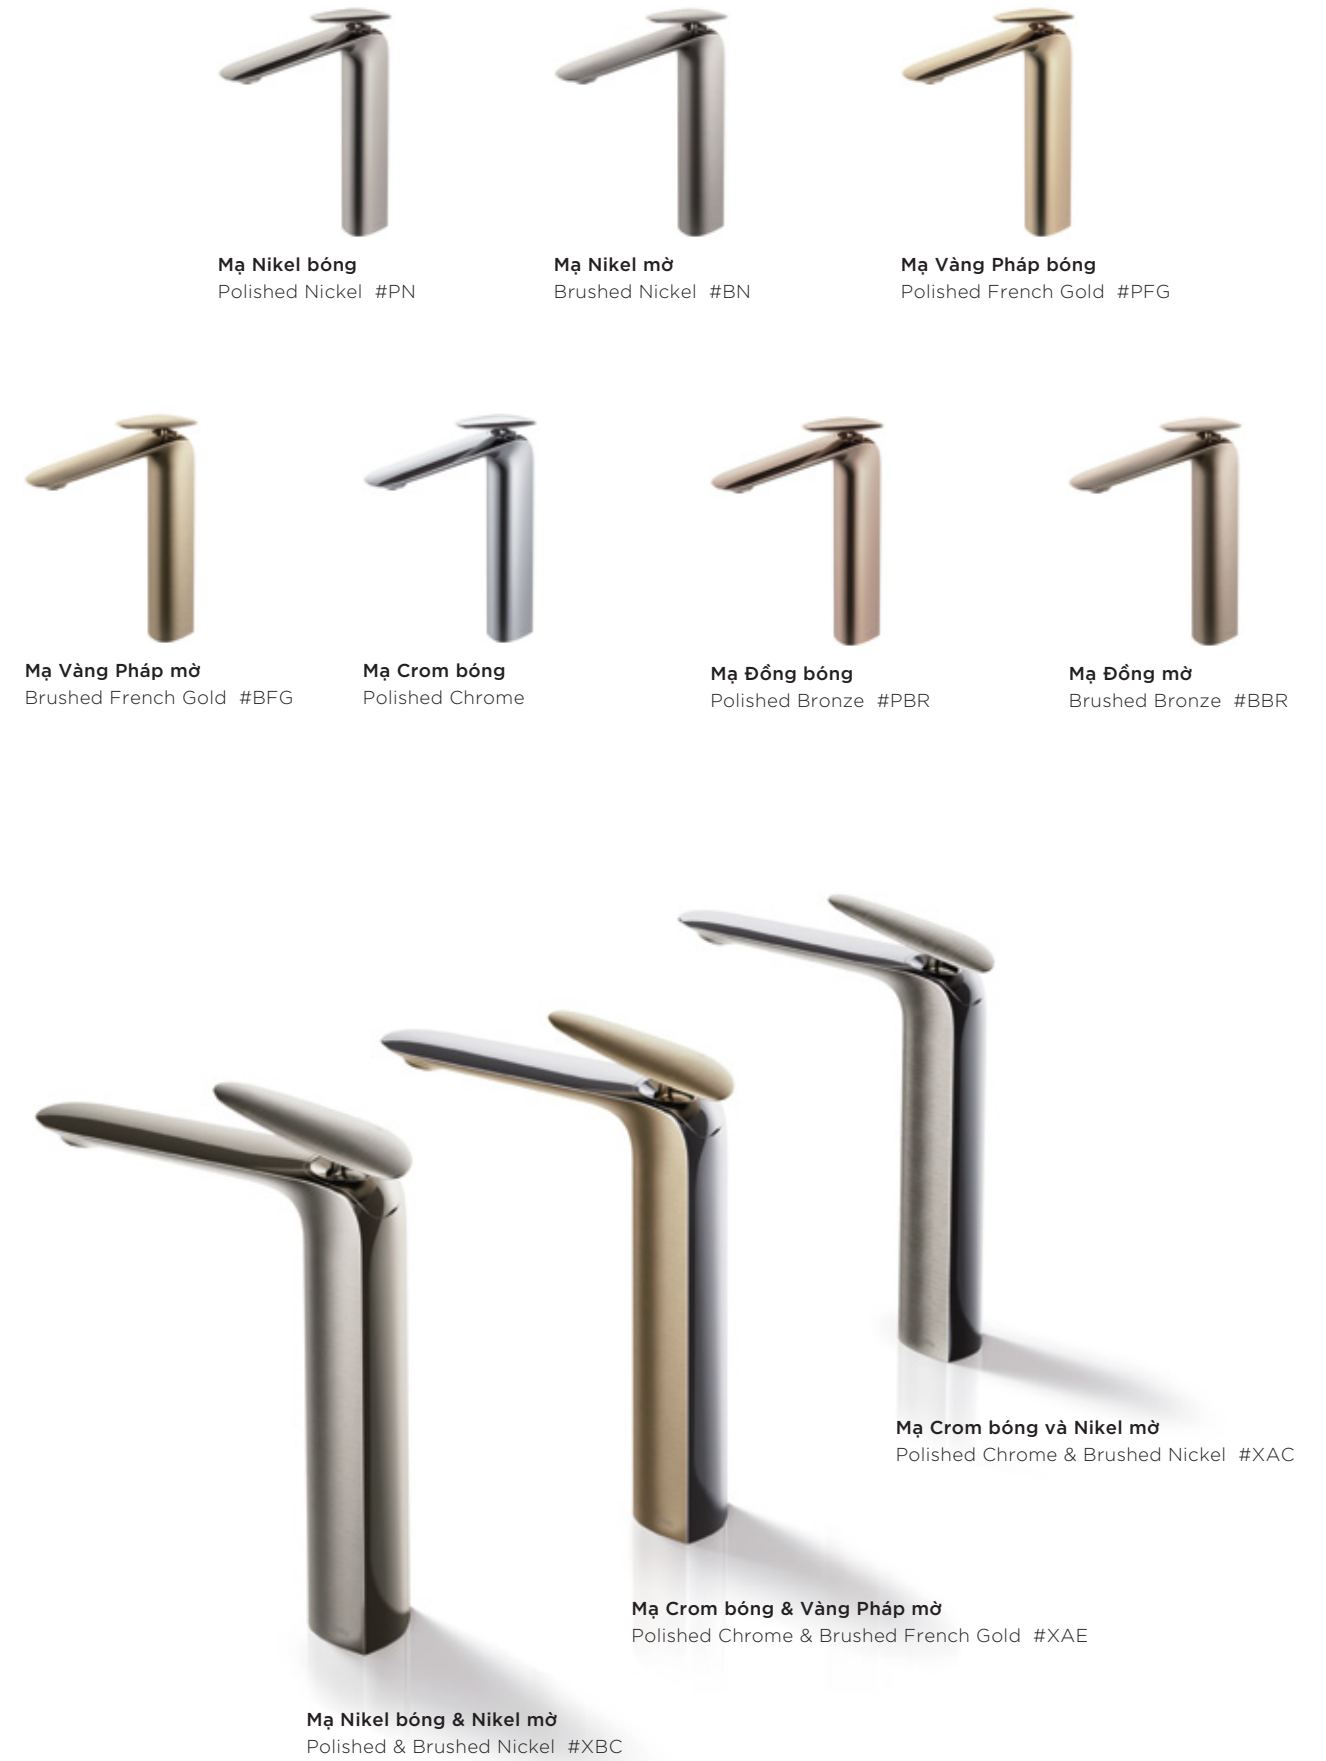

Mạ Crom bóng và Nikel mờ
Polished Chrome & Brushed Nickel #XAC

Mạ Crom bóng & Vàng Pháp mờ
Polished Chrome & Brushed French Gold #XAE

Mạ Nikel bóng & Nikel mờ
Polished & Brushed Nickel #XBC

Mạ Nikel bóng
Polished Nickel #PN

Mạ Nikel mờ
Brushed Nickel #BN

Mạ Vàng Pháp bóng
Polished French Gold #PFG