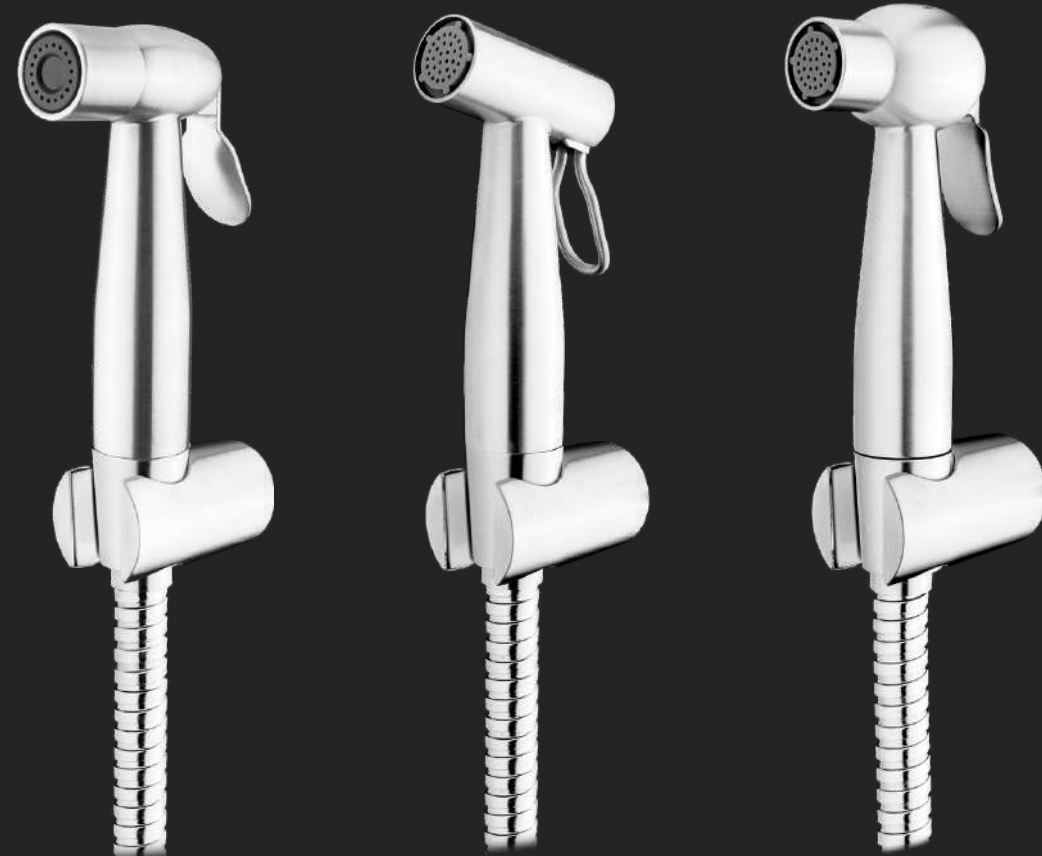

STAINLESS STEEL BIDET SPRAY

VEGETABLE&FRUIT
WASHING