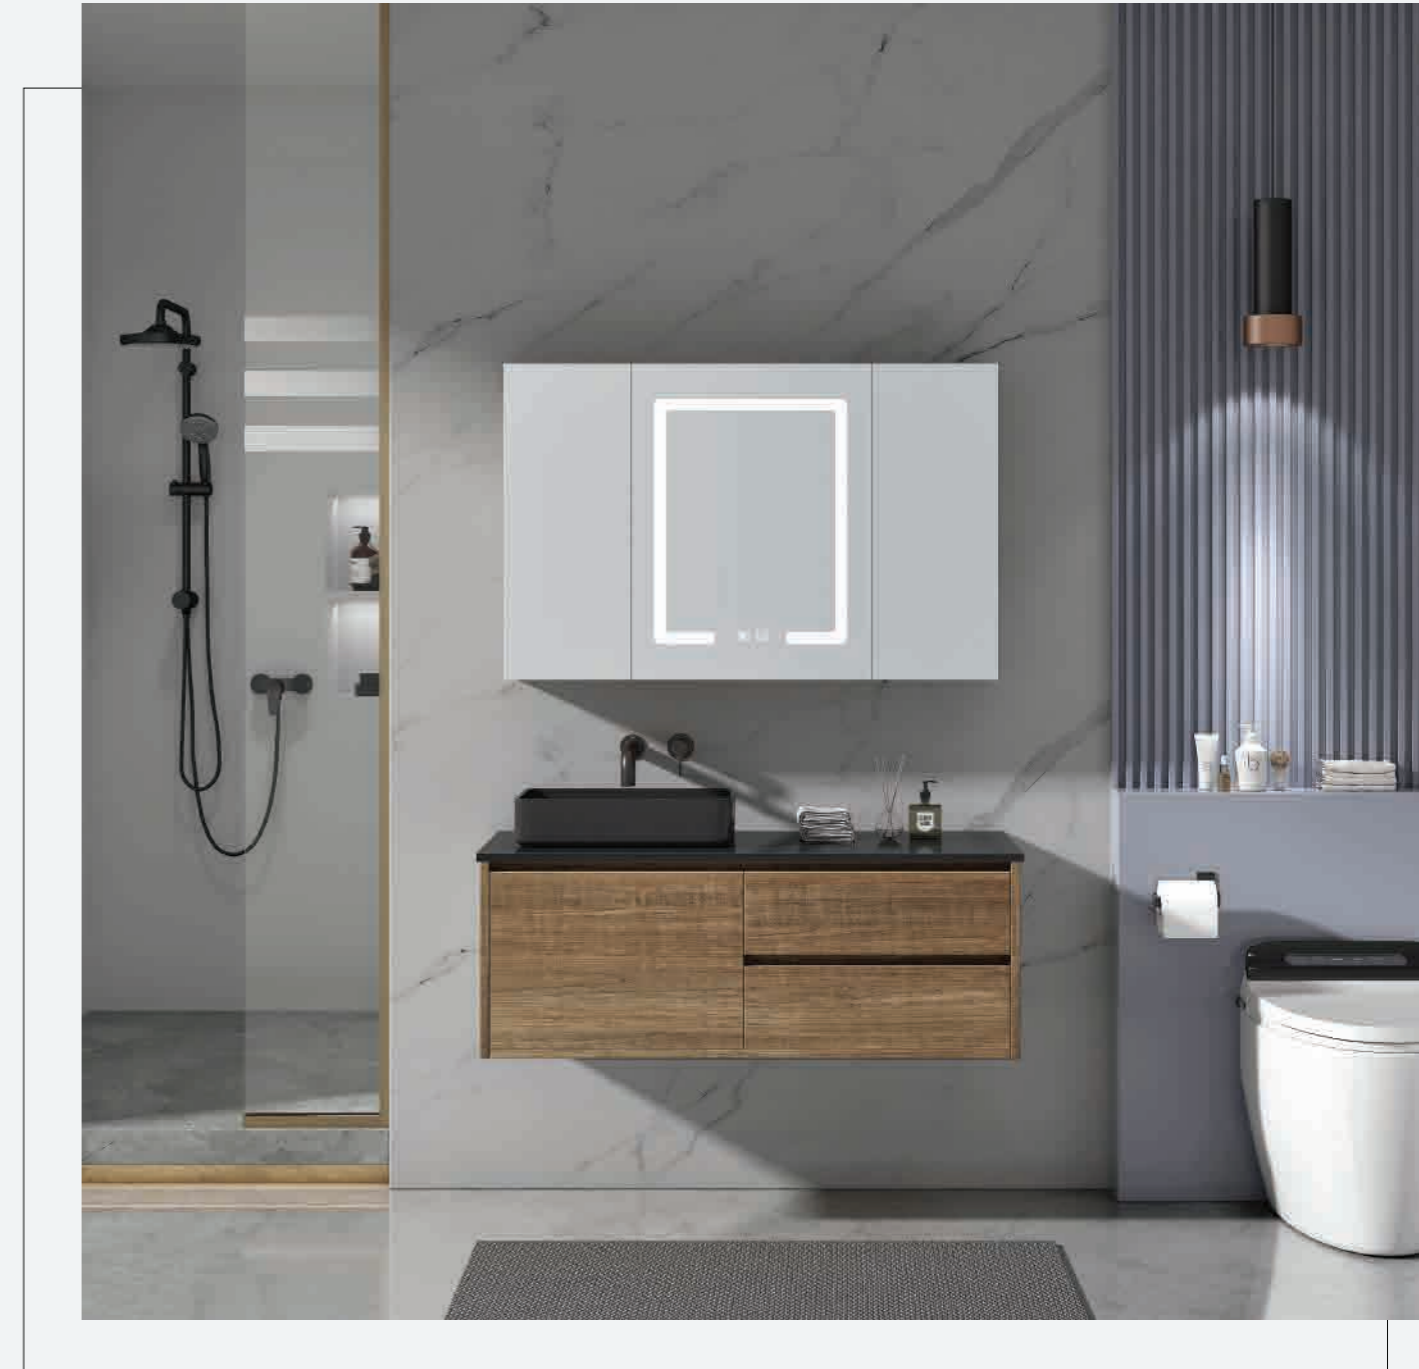

Enjoy luxury your's fashion life

Shape and lines of product
Design to high standards

Your ideal attribute

Cabinet bathroom

Mowöen

Mowöen

MMC International Co., Ltd

Address Ha Noi: Building 196, Nguyen Xien Street, Ha Dinh Ward, Thanh Xuan District, Hanoi City

Tel HN: 0813.94.6789 - 0975.035.038

Address Ho Chi Minh City: No. 53 Street No. 6, Long Truong Ward, Thu Duc City, Ho Chi Minh

Tel HCM: 0837.473.789 - 0968.009.341

Info@mowoen.vn www.mowoen.vn/mowoen.de

Technology
waterproof

Technology
recognition sensor