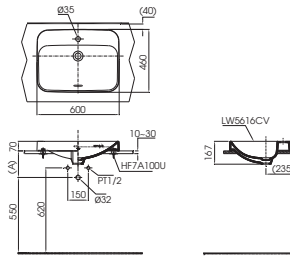

LT5616C

LT5616C Thân chậu

* TỰ CHỌN

Lưu ý: Để lắp đặt van xả phải đảm bảo kích thước (A)
(*) Kích thước tham khảo