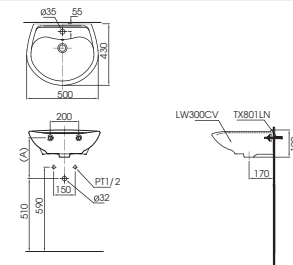

LT300C

L300C Thân chậu

* TỰY CHỌN

Lưu ý: Để lắp đặt ống thải phải đảm bảo kích thước (A)
(*) Kích thước tham khảo