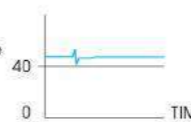

Biểu đồ thể hiện nhiệt độ của nước và thời gian. Có thể dễ dàng nhận thấy vòi nước thông thường có mức dao động nhiệt độ khá lớn. Ngược lại, SAFETY THERMO giữ cho nhiệt độ nước ổn định, ít thay đổi.

The graph shows water temperature and time. It is apparent that a conventional faucet experiences large temperature fluctuations. In contrast, the graph for SAFETY THERMO shows very little change, as temperatures are kept very steady.