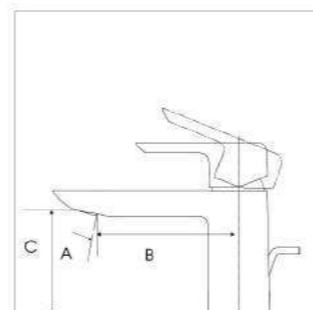

TBG02302V
Sen tắm nóng lạnh

Single Lever
Bath & Shower Mixer

TBG02303B^{*3}
Van gạt gủ
điều chỉnh nóng lạnh

Single Lever
Shower Mixer

TBG02305B
Vòi xả bồn nóng lạnh
kèm sen tắm (3 lỗ)

Bath & Shower Set
(3 Hole)

TBG02304B^{*3}
Van gạt gủ
điều chỉnh nóng lạnh
kèm nút chuyển hướng

Single Lever
Bath & Shower Mixer
w/ Diverter

TBG02202B^{*2}
Vòi xả bồn nóng lạnh
kèm sen tắm (4 lỗ)

Bath & Shower Set
(4 Hole)