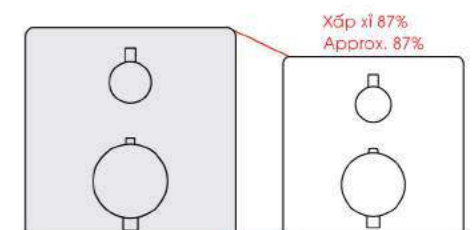

Nhỏ gọn. Linh hoạt. Small. Flexible.

Đây chính xác là phụ kiện mà bạn mong muốn. Bộ sen tắm âm tường làm cho không gian phòng tắm trở nên sống động hơn. Công nghệ MINI UNIT của TOTO giúp bạn thoải mái lựa chọn theo sở thích riêng. Chúng tôi không kết hợp van âm tường với nhiều loại thân van mà thay vào đó bạn chỉ cần dùng một loại duy nhất. Bạn có thể chọn chức năng theo nhu cầu như gạt gù điều chỉnh nóng lạnh, loại nhiệt độ hay nút nhấn. Đồng thời, bạn cũng có thể lựa chọn kiểu dáng thiết kế dạng tròn hoặc vuông.

The exact exterior you want. Concealed faucets liven up the bathroom. TOTO's MINI UNIT is a technology that gives you more freedom. We don't match the concealed system to each trim, instead we use a shared module. You can choose the functionality you need such as a single lever type, thermostat type, or touch button type, and also make choices based on design features such as circle or square fixtures.

Lắp đặt dễ dàng hơn. Giảm tải trọng trên bề mặt tường. Tính linh hoạt cao khi lắp đặt MINI UNIT là một trong những điểm thu hút nhất. Những bộ phận này không chỉ đạt chuẩn nhỏ gọn nhất mà còn nhẹ nhất dành cho các loại sen tắm âm tường. Bộ thân van nhẹ giúp giảm tải trọng cho bề mặt tường, đồng thời linh hoạt hơn trong việc lắp đặt. Để lắp đặt thân van này, tường phòng tắm nhà bạn chỉ cần dày khoảng 97mm với sai số trong lắp đặt vào khoảng ±13mm.

Easier to install. Less load on the frame. A high degree of flexibility when installing the MINI UNIT is one of its most attractive features. We were able to achieve one of the industry's smallest and lightest bodies for the concealed system. It puts only a minimal load on the architectural frames and has improved manageability during installation. In order to conceal the unit, the wall only needs to be 97mm, and the system is able to absorb installation errors of ±13mm.