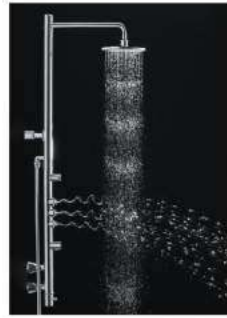

Water sprays out through nozzles that rotate in two different direction resulting in a powerful flow of water. These water vortices provide an invigorating massaging effect.

Aerial Pulse

Gyostream

Aerial Shower