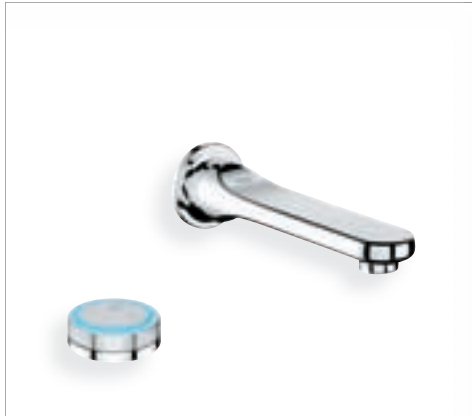

36 278 000 1 2 3 4 5 6 7
Digital basin mixer
wall mounted