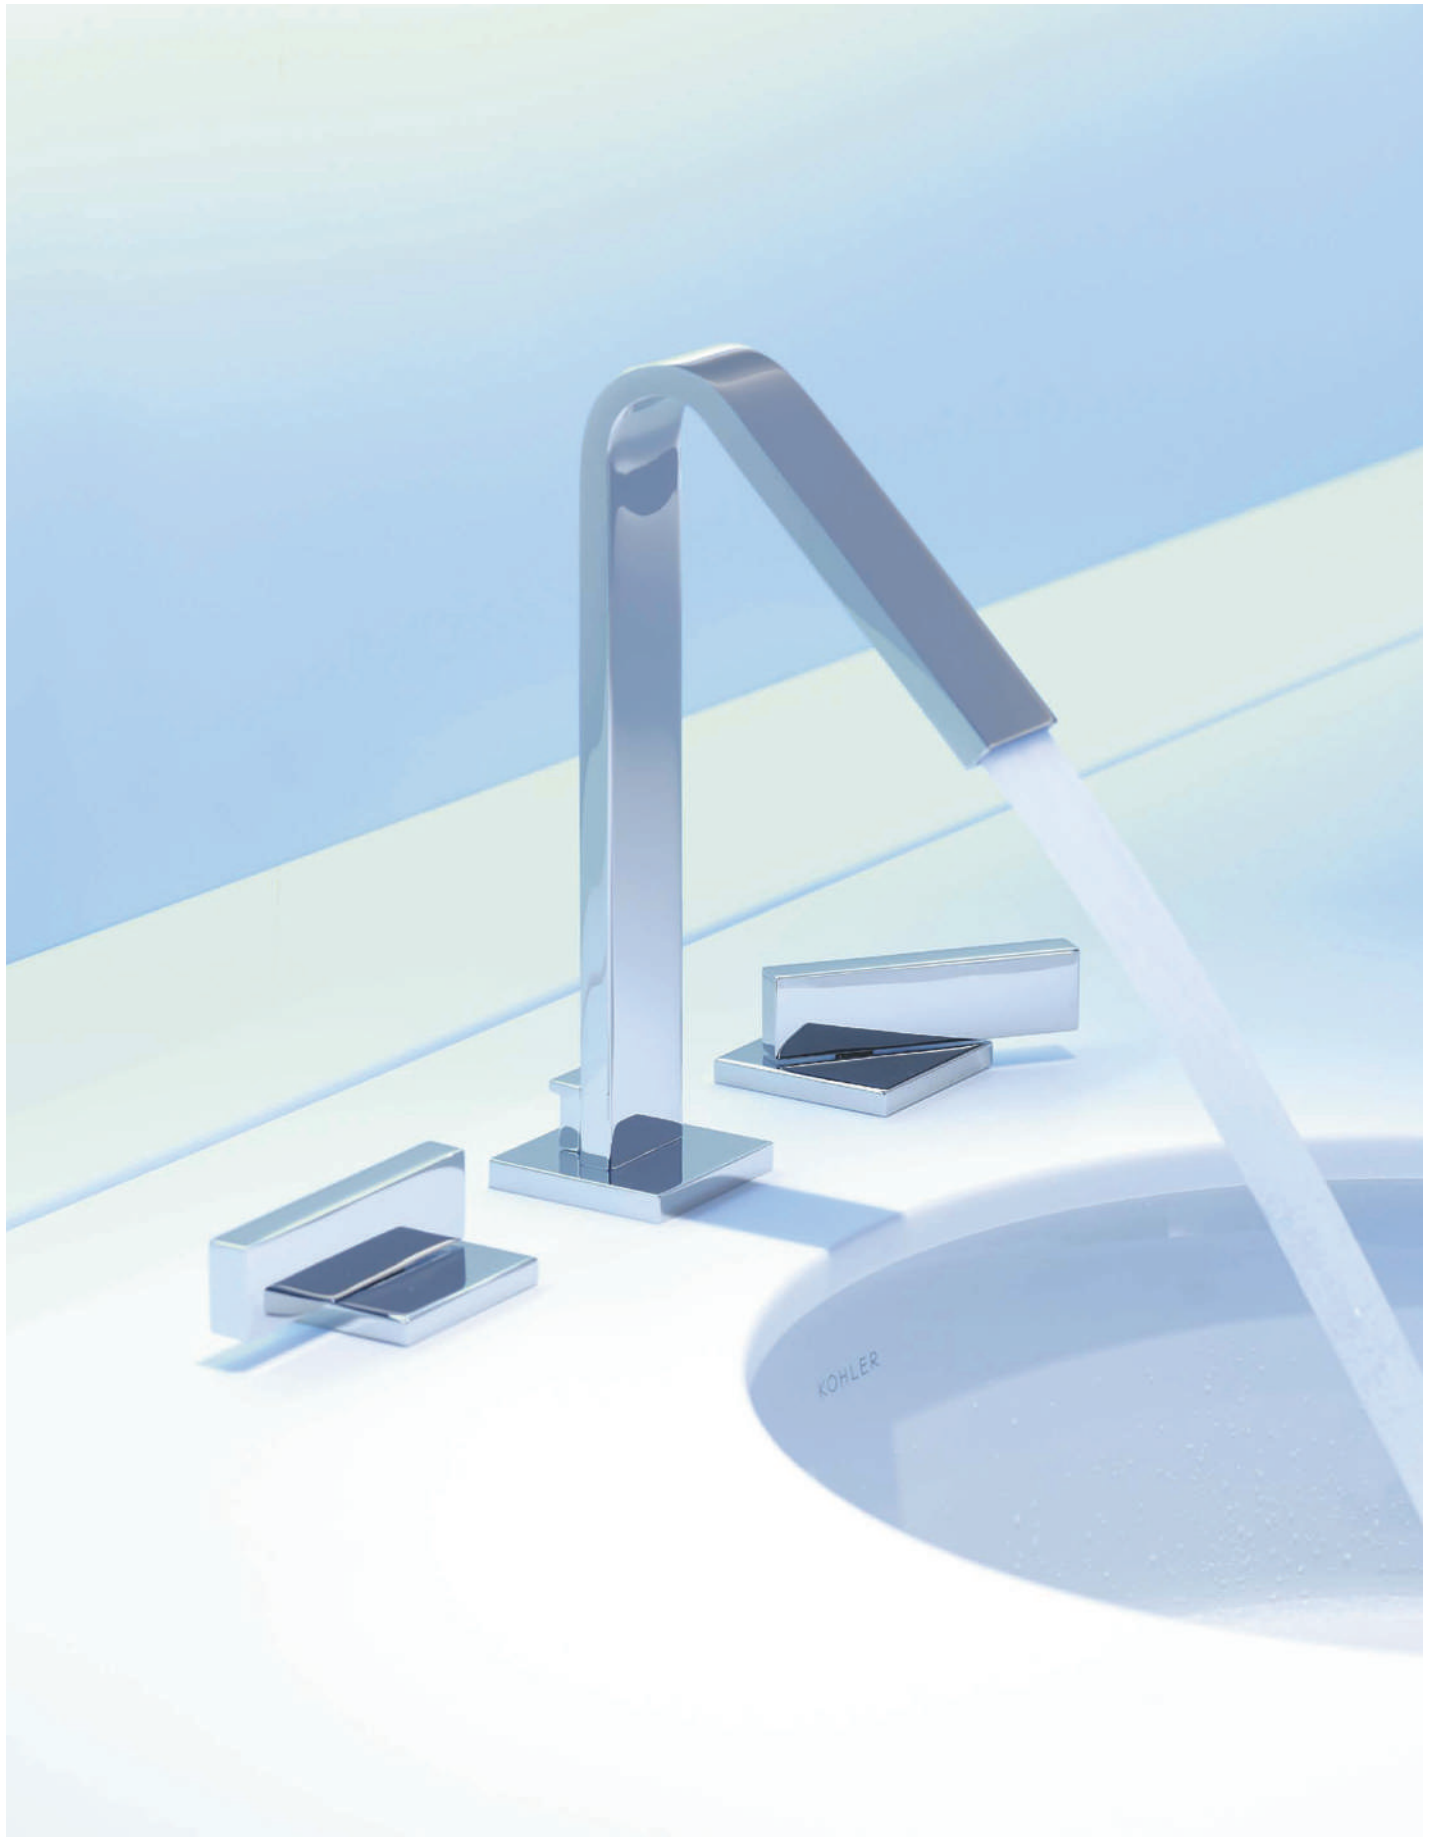

Faucet Finishes

Recommended Accessory Families

Purist® page 112 Stillness® page 130 Loure® page 134

Contemporary

Shown above:

Loure® single-handle deck-mount high-flow bath faucet (K-14675-4-CP) Page 133

Rêve® BubbleMassage™ air bath with chromatherapy (K-820-GC0-0)

Shown at right:

Loure widespread sink faucet (K-14661-4-CP) Page 133

Verticyl® Round under-mount bathroom sink (K-2883-0)

Symbol®

Symbol Tall Single-Handle Sink Faucet K-19774-4-CP

Unadorned yet thoughtfully designed, Symbol has the confidence to stand up and be noticed. Like the perfect black dress or a classically tailored suit, Symbol has none of the frill and all of the impact. The sleek height of Symbol Tall faucets is an ideal accompaniment for Vessel sinks, while the bath faucet with handshower gives you a comfortable, customized bathing experience.