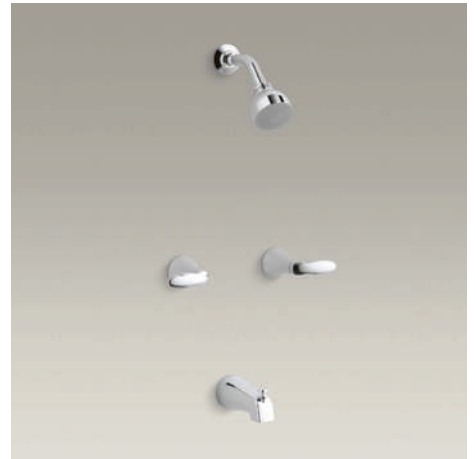

*Sconce can be installed facing up or down.

Coralais®

Coralais Single-Handle Centerset Sink Faucet with Lever Handle K-15182-F-CP

Effortless form and simplified detail describe these Coralais faucets and accessories. A highly affordable choice for a wide range of bathroom styles, the Coralais line includes bath and shower trim as well as a towel bar, towel ring, toilet tissue holder and robe hook: everyday essentials for a coordinated look.

For complete product listing, see pages 150-156.

ADA

ADA

ADA

ADA

ADA

Single-handle centerset sink faucet

K-15182-F