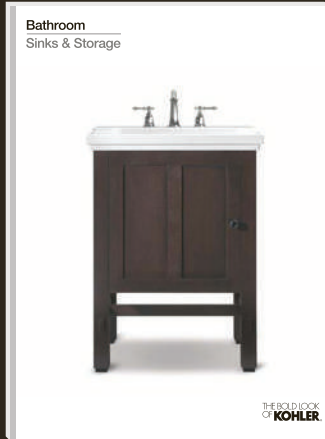

Kohler Invites You to Explore

Full-Line Category Books