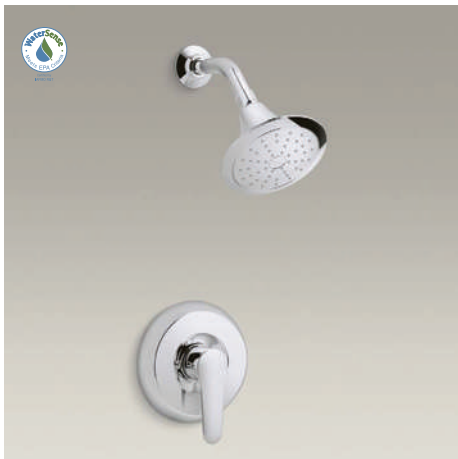

For complete product listing, see pages 150-156.

Single-handle sink faucet
K-16027-4

Rite-Temp pressure-balancing shower trim set
K-T98008-4
Without showerhead

K-T98009-4