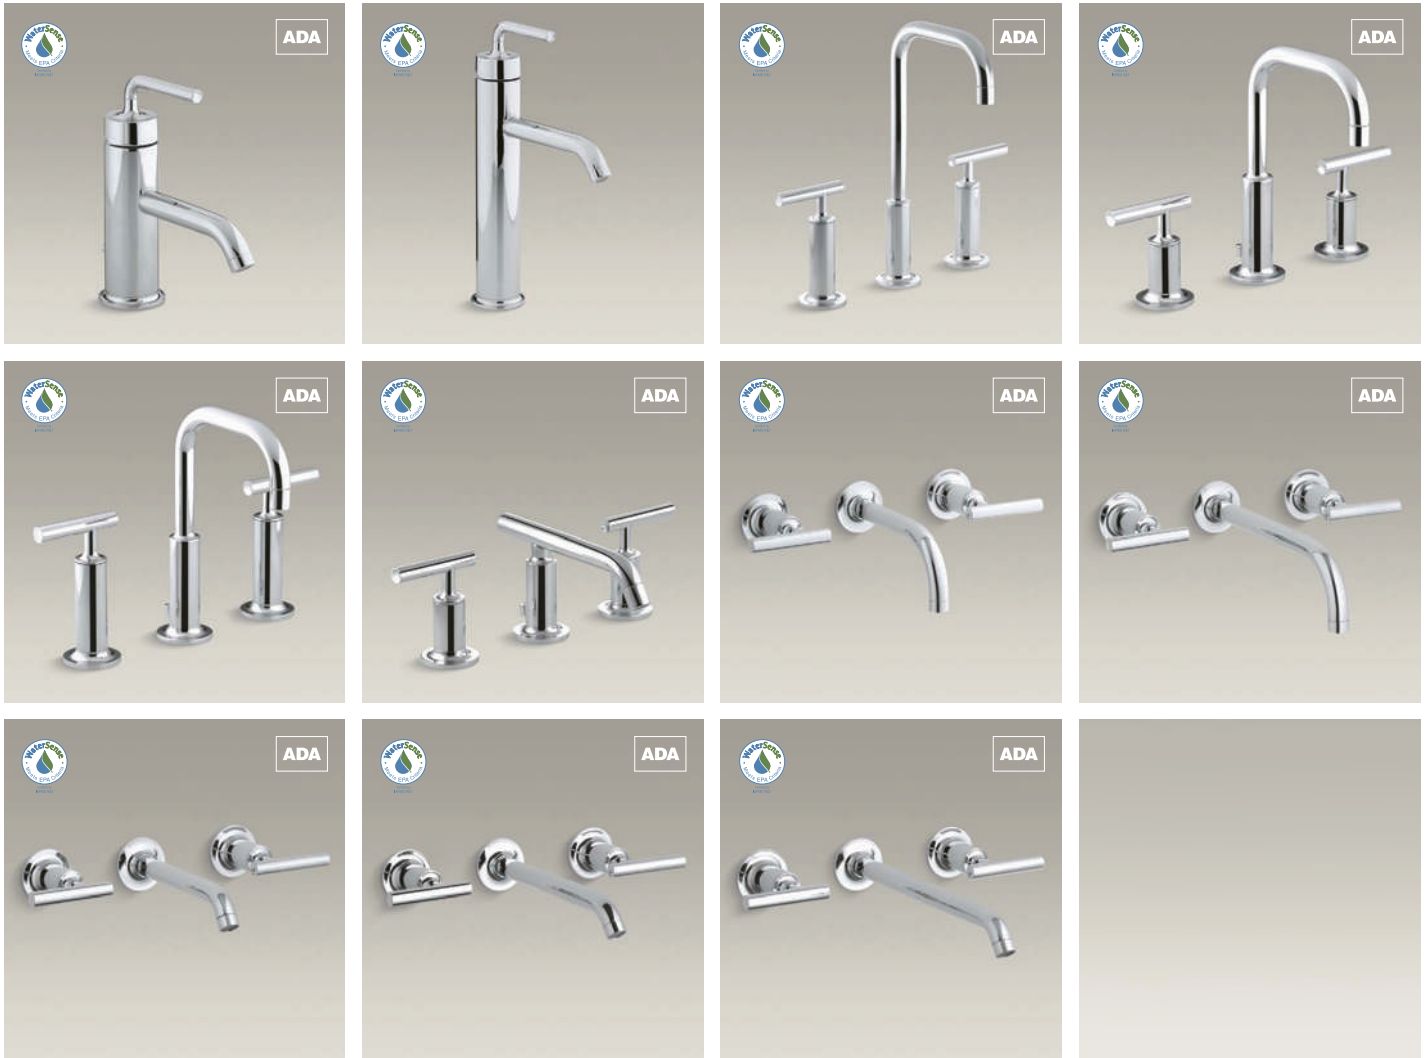

For complete product listing, see pages 150-156.

Single-handle sink faucet
K-14402-4A

Tall single-handle sink faucet
K-14404-4A

Widespread sink faucet with high spout and handles
K-14408-4

Widespread sink faucet with low spout and handles
K-14406-4

Widespread sink faucet with low spout and high handles
K-14407-4

Widespread sink faucet with low spout and handles
K-14410-4

Wall-mount sink faucet trim with 6" reach
K-T14412-4

Wall-mount sink faucet trim with 9" reach
K-T14414-4

Wall-mount sink faucet trim with 6¼" reach
K-T14413-4

Wall-mount sink faucet trim with 8¼" reach
K-T14415-4

Wall-mount sink faucet trim with 10¼" reach
K-T14417-4

Single-Handle Styles

Widespread & Wall-Mount Handle Styles

Faucet & Accessory Finishes