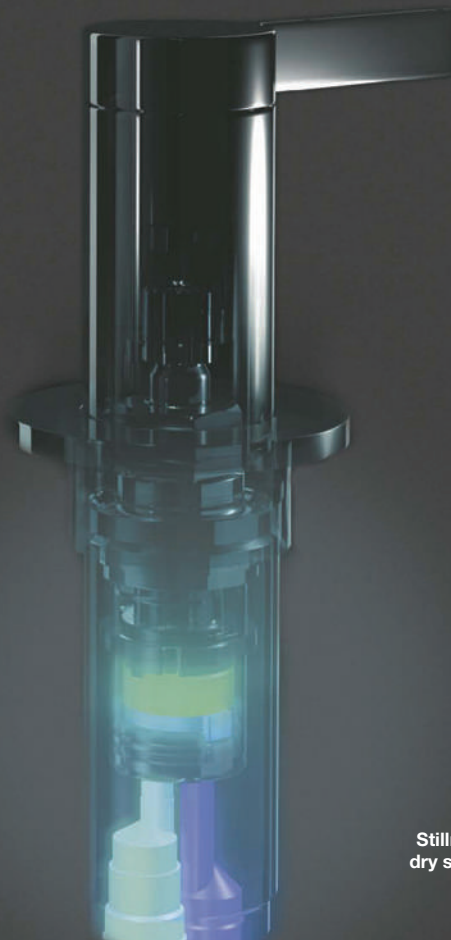

Stillness. widespread sink faucet with UltraGlide. dry stem valve technology (K-942-4-CP) Page 129