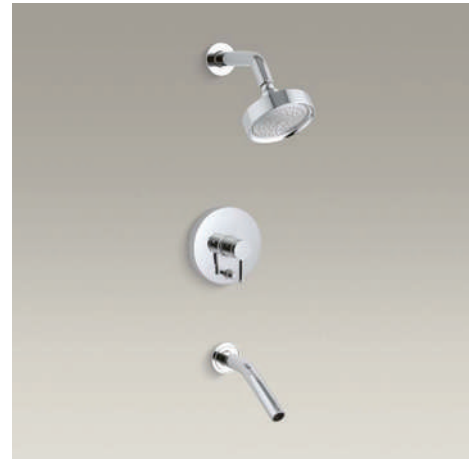

For complete product listing, see pages 150-156.

Widespread sink faucet
K-942-4

Wall-mount sink faucet trim
K-T944-4

Rite-Temp® pressure-balancing bath/shower trim set
K-T948-4

Multifunction handshower
1.75 gpm (shown) K-978
2.5 gpm (ADA-compliant) K-973

Deck-mount high-flow bath faucet trim
K-T954-4

Single-handle floor-mount bath faucet with multifunction handshower
(Available only in CP finish)
K-994-4

Faucet & Accessory Finishes

Additional Showering Options

- Single-function showerhead K-939
- Multifunction showerhead K-966 / K-997
- Rite-Temp pressure-balancing shower trim set K-T949-4
- Thermostatic valve trim K-T10940-4 / K-T10941-4
- Volume control valve trim K-T10943-4
- Transfer valve trim K-T10944-4
- Rite-Temp pressure-balancing valve trim K-T950-4 / K-T1004-4
- Non-diverter bath spout K-952 / K-956