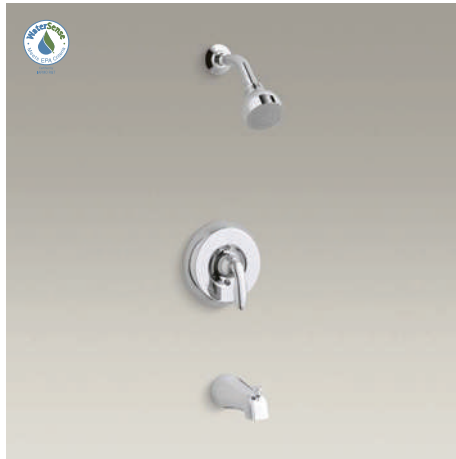

*Sconce can be installed facing up or down.

Coralais®

Coralais Single-Handle Centerset Sink Faucet with Lever Handle K-15182-F-CP

Effortless form and simplified detail describe these Coralais faucets and accessories. A highly affordable choice for a wide range of bathroom styles, the Coralais line includes bath and shower trim as well as a towel bar, towel ring, toilet tissue holder and robe hook: everyday essentials for a coordinated look.

For complete product listing, see pages 150-156.

ADA

ADA

ADA

ADA

ADA

Single-handle centerset sink faucet

K-15182-F