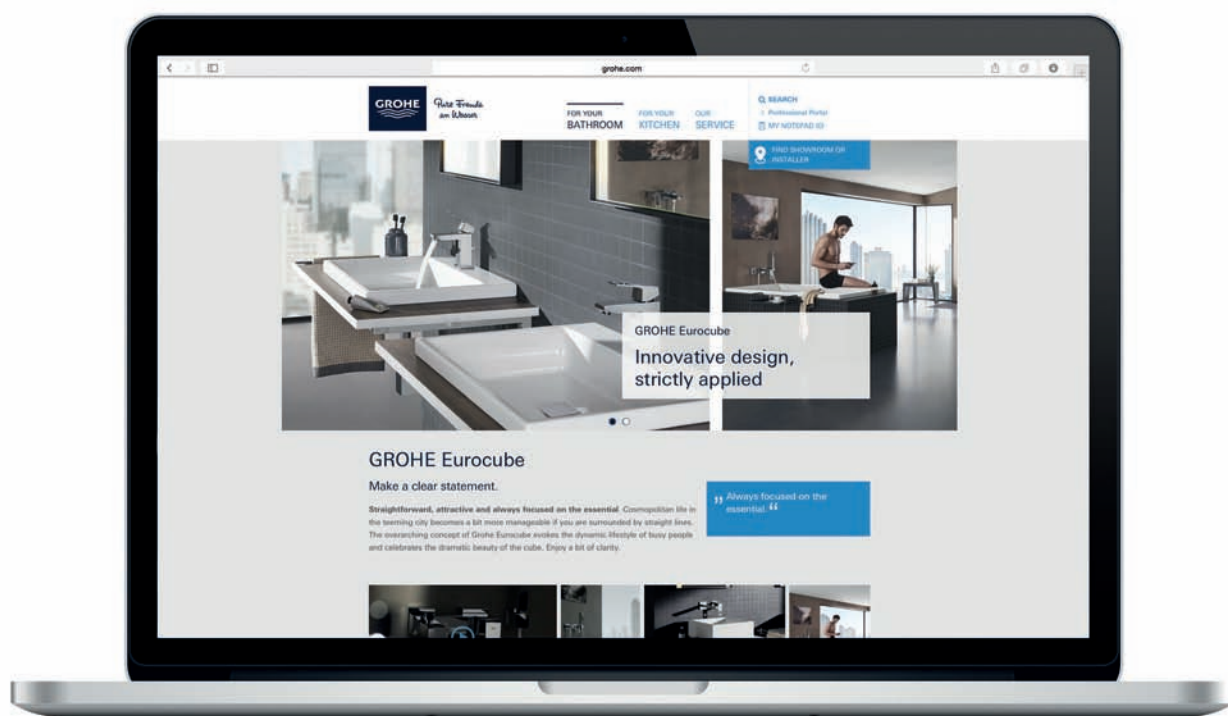

VISIT US ONLINE

Follow us

FOR FURTHER INFORMATION PLEASE VISIT OUR WEBSITE WWW.GROHE.COM.

Grohe AG
Feldmühleplatz 15
D - 40545 Düsseldorf
Germany

© 02/2016 – Copyright by GROHE