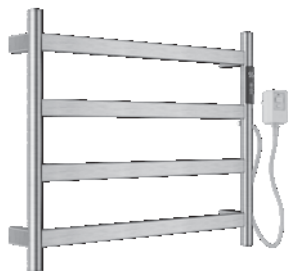

H-GVC57 826.000đ
Size: 500x700mm

GƯƠNG LED - Cảm ứng, sấy khô

H-GLE01N 4.260.000đ
Size: 700x700mm

H-GLE02N 4.260.000đ
Size: 600x800mm

H-GLE03N 4.260.000đ
Size: 800x600mm

GIÀN KHĂN SẤY ĐA NĂNG SUS304

H-GSK01 5.460.000đ
Size: 57.5x8.75x45.3mm