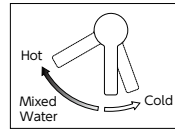

MSL190DEM5

■ Color: Matte Black

Lever Handle Operation Range
The lever handle can be turned 20° to the right (cold water side) and 60° to the left (hot water side).

■ Without Check Valve ■ Brass Tube Type