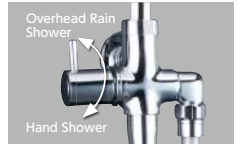

KF3180 (R) With 170 mm pipe

■ Plated Overhead Rain Shower (E-Shower) Round
Shower Head : PZS313T
Shower Hose : New Metallic 1.6m
Hanger : Chrome

Shower Switching Handle Unit

Right-Hand Type

Left-Hand Type