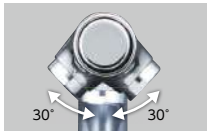

Rotatable Shower Head