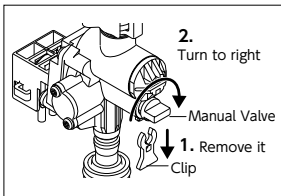

Single Lever Kitchen Mixer for Built-In Water Purifier (Sensor Type) KM6091 Series

Product Number	Product Number	Power Supply	Color
With water purification cartridge	Without water purification cartridge	AC100V	Chrome
KM6091SCEC	KM6091EC		Matte White
KM6091SCECM4	KM6091ECM4		Matte Black
KM6091SCECM5	KM6091ECM5	Battery (AA)	Chrome
KM6091DSCEC	KM6091DEC		Matte White
KM6091DSCECM4	KM6091DECM4		Matte Black
KM6091DSCECM5	KM6091DECM5		

■ Spout Rotation Regulation 110°

Single Lever Kitchen Mixer for Built-In Water Purifier KM6081 Series

Product Number	Product Number	Spout Rotation Regulation	Color
With water purification cartridge	Without water purification cartridge	160°	Chrome
KM6081SCEC	KM6081EC		Matte White
KM6081SCECM4	KM6081ECM4		Matte Black
KM6081SCECM5	KM6081ECM5	Both 110° and 80° are available.	Chrome
KM6081SCV11EC	KM6081V11EC		Matte White
KM6081SCVECM4	KM6081VECM4		Matte Black
KM6081SCVECM5	KM6081VECM5		

Product Features

Easy to turn water on and off by holding your hand over it.

You can turn water on and off even when your hands are covered in foodstuffs without touching or contaminating the faucet.

AC Type

Glowing LED lights means water on

Water Purification Cartridge Set

Spout Rotation Regulation 80°

Spout Rotation Regulation 110° Spout Rotation Regulation 160°

※Indicates the left/right regulation angle of the spout rotation regulation.
※The angle of regulation may be slightly larger than indicated.

Emergency Measure for Power Outages

As an emergency measure during power outages, the manual valve of solenoid valve unit can be operated to turn water on and off using only a lever handle, with no need for sensor.

●Emergency (Power Outage)
Remove the clip and turn the manual valve fully to the right.

Battery Type