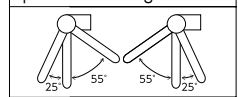

Spout Rotation Regulation 80°

Spout Rotation Regulation 110° Spout Rotation Regulation 160°

※Indicates the left/right regulation angle of the spout rotation regulation.
※The angle of regulation may be slightly larger than indicated.