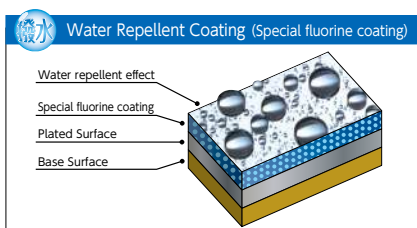

KF800THS
KF800TR2HS
KF800WTHS
KF800WTR2HS

KF800TNNHS
KF800WNNHS

KF800TS2HS
KF800TR2S2HS
KF800WTS2HS
KF800WTR2S2HS

AC Type
KM6091SCECHS
KM6091ECHS

Battery Type
KM6091DSCECHS
KM6091DECHS

KM6081SCECHS
KM6081ECHS

AC Type
KM6071ECHS
KM6071ZECHS

Battery Type
KM6071DECHS
KM6071ZECHS

KM6061ECHS
KM6061ZECHS

KM5021TECHS
KM5021ZECHS

Top Installation
KM5021JTECHS
KM5021ZJTECHS

AC Type
KM6131SCECHS
KM6131ECHS

Battery Type
KM6131DSCECHS
KM6131DECHS

KM6121SCECHS
KM6121ECHS

AC Type
KM6111ECHS
KM6111ZECHS

Battery Type
KM6111DECHS
KM6111ZECHS

KM6101ECHS
KM6101ZECHS

KM6161ECHS
KM6161ZECHS

FSL150DETHS
FSL150DZETHS

FSL120DETHS
FSL120DZETHS

Features of Water Repellent Faucets

- ① Easy to clean and long-lasting luster.
- ② Water stains and dirt are less likely to adhere to the body and spout.
- ③ Water stains and dirt can be easily wiped off.

※Please wipe the faucet properly.

Water stains can be difficult to wipe off occasionally.

※In-House Test

Water repellent coating effect: tested to endure 10,000 wipes.

With Water Repellent Coating

It repels water powerfully.

Water Repellent Coating

Can be wiped clean quickly.
Resistant to water stains.

Without Water Repellent Coating

Water tends to accumulate and forms water film easily.

No Water Repellent Coating

Water stains easily remain.