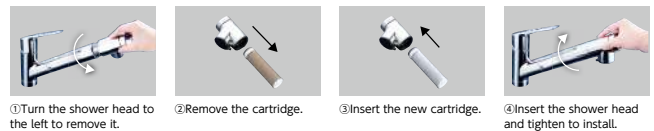

Easy Replacement of Water Purification Cartridges