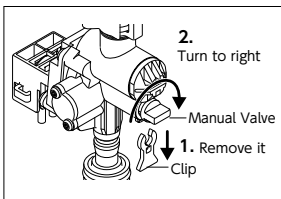

■ Spout Rotation Regulation 160° ■ With Water Tray Z59152

Product Features

Easy to turn water on and off by holding your hand over it.

You can turn water on and off even when your hands are covered in foodstuffs without touching or contaminating the faucet.