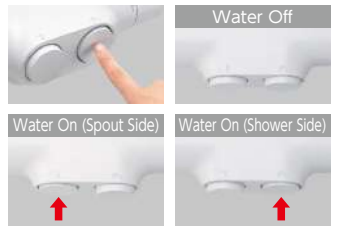

One Touch Style, Easy Operation