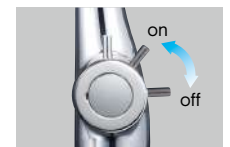

Purified Water On