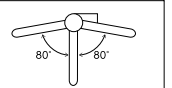

Spout Rotation Regulation 80°

Spout Rotation Regulation 110° Spout Rotation Regulation 160°

※Indicates the left/right regulation angle of the spout rotation regulation.
※The angle of regulation may be slightly larger than indicated.