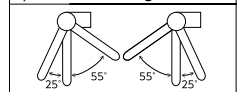

Water Purification Cartridge Set

Z38450

Set with the type including water purification cartridge set.

Spout Rotation Regulation 80°

Spout Rotation Regulation 110° Spout Rotation Regulation 160°

※Indicates the left/right regulation angle of the spout rotation regulation.
※The angle of regulation may be slightly larger than indicated.