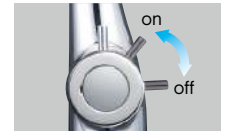

Rotatable Shower Head

Large Space under Spout

Safe for Lifting Shelves

Pull-out Shower Head

Purified Water On

KM6071 KM6061

Single Lever Kitchen Mixer (Sensor Type) KM6071 Series

Sensor
KM6071EC
KM6071DEC