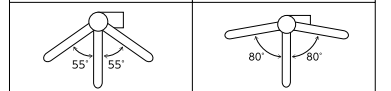

Spout Rotation Regulation 80°

Spout Rotation Regulation 110° Spout Rotation Regulation 160°

※Indicates the left/right regulation angle of the spout rotation regulation.
※The angle of regulation may be slightly larger than indicated.