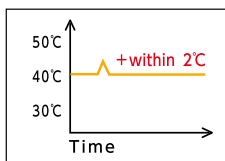

SMA Thermostatic Mixer