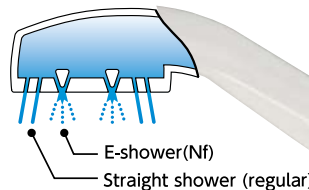

Shower Head

Shower Hanger

Thermostat Shower Mixer

High Performance SMA Cartridge

The SMA (shape memory alloy) makes it easy and smooth to adjust the water temperature.
 ■ Such a comfortable SMA cartridge
 It can prevent the water from getting too hot at the moment when the mixer is turned on and off.

Conventional Type

SMA Thermostatic Mixer

Shower Head : E-shower (Nf) Function

Save water while providing a fresh and comfortable shower.

Innovated Structure

The center is a swirling shower (e-shower Nf) that generates a vortex to spray water all at once, and the outside is covered with a regular straight shower. The combination of two types of showers provides a fresh and water-saving shower that is comfortable to take even at low flow rates.

Example

Water-Saving Effect: About **30%**

Thermostat Shower Mixer (Touch Style)

Hot water temperature regulation (approx. 50°C)

FTB160KBRNMB
Shower Head : ZS312MB
Shower Hose : Matte Black 1.6m
Hanger : Matte Black