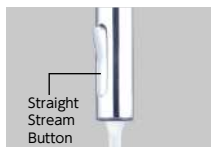

New Straight Stream