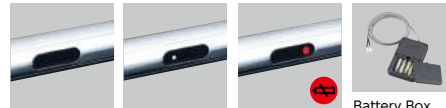

Battery Type

Glowing LED lights means water on