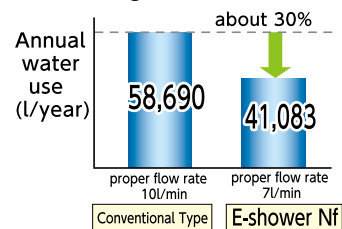

Shower Head

Shower Hanger

Thermostat Shower Mixer

High Performance SMA Cartridge

The SMA (shape memory alloy) makes it easy and smooth to adjust the water temperature.
 ■ Such a comfortable SMA cartridge
 It can prevent the water from getting too hot at the moment when the mixer is turned on and off.

Conventional Type

SMA Thermostatic Mixer

Shower Head : E-shower (Nf) Function

Save water while providing a fresh and comfortable shower.

Innovated Structure

The center is a swirling shower (e-shower Nf) that generates a vortex to spray water all at once, and the outside is covered with a regular straight shower. The combination of two types of showers provides a fresh and water-saving shower that is comfortable to take even at low flow rates.

Example

Water-Saving Effect: About **30%**

Thermostat Shower Mixer (Touch Style)

Hot water temperature regulation (approx. 50°C)

FTB160KBRNMB
Shower Head : ZS312MB
Shower Hose : Matte Black 1.6m
Hanger : Matte Black