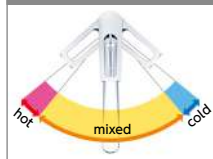

Conventional Product

"Click feeling" at the boundary of cold and hot water

There is a "click feeling" when switching from cold water to hot water, so it is easy to know the boundary between hot and cold water.

Only cold water comes out when the lever is in the middle

Even if you unintentionally put the lever in the center, only cold water will come out so the heater won't work, which can prevent energy waste.

Easy to achieve the proper flow rate

You will feel a click when the lever is in the position of the proper flow rate, which makes it easier to use water properly without constantly adjusting the lever.

※ The first click is the reminder of the proper flow rate.