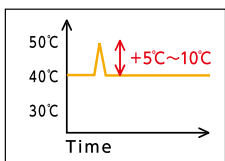

Shower Head

Shower Hanger

Thermostat Shower Mixer

High Performance SMA Cartridge

The SMA (shape memory alloy) makes it easy and smooth to adjust the water temperature.
 ■ Such a comfortable SMA cartridge
 It can prevent the water from getting too hot at the moment when the mixer is turned on and off.