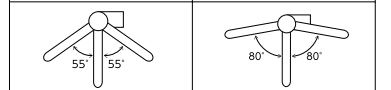

Water Purification Cartridge Set

Z38450

Set with the type including water purification cartridge set.

Spout Rotation Regulation 80°

Spout Rotation Regulation 110° Spout Rotation Regulation 160°

※Indicates the left/right regulation angle of the spout rotation regulation.
※The angle of regulation may be slightly larger than indicated.