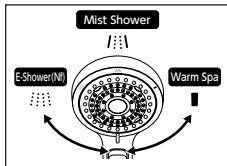

For Body

Shower Features

A wide shower spray. This mode allows you to enjoy Ultra Fine Bubbles while efficiently rinsing off bubbles of body soap with a moderate spread.

Structure Features

64 holes with a diameter of 0.8 mm, larger than conventional products. The silicon nozzle allows for easy removal of dirt by simply rubbing it with your finger.

3-Way One-Stop Wide Shower

Scan here to see the video of PZS360T

E-ShowerNf 3-Way One-Stop Wide Shower Head

PZS360T

- 3 Shower Options
- One-Stop Functon
- With decompression device
- Chrome Shower Head

Easy to turn water on/off with the switching button

Fine misty shower spray
 ※Shower hanger not included.

Soft and comfortable shower

Relaxing like bathing in a spa

Clean Shower (Water-Saving Type)

Scan here to see the video of PZS320

Water Purifying Shower Head (Egg)