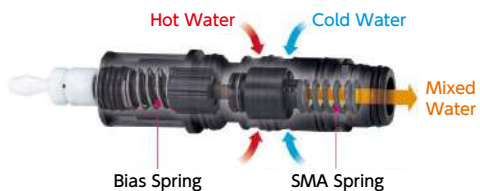

High Performance SMA Cartridge

The SMA (shape memory alloy) makes it easy and smooth to adjust the water temperature.
■ Such a comfortable SMA cartridge
It can prevent the water from getting too hot at the moment when the mixer is turned on and off.