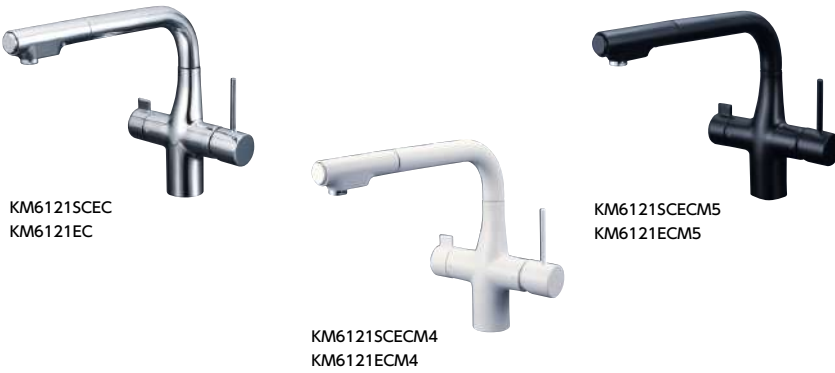

KM6131 KM6121

Single Lever Kitchen Mixer for Built-In Water Purifier (Sensor Type) KM6131 Series

Product Number	Product Number	Power Supply	Color
With water purification cartridge	Without water purification cartridge		
KM6131SCEC	KM6131EC	AC100V	Chrome
KM6131SCECM4	KM6131ECM4		Matte White
KM6131SCECM5	KM6131ECM5		Matte Black
KM6131DSCEC	KM6131DEC	Battery (AA)	Chrome
KM6131DSCECM4	KM6131DECM4		Matte White
KM6131DSCECM5	KM6131DECM5		Matte Black

■ Spout Rotation Regulation 110° ■ With Water Tray Z59152

Single Lever Kitchen Mixer for Built-In Water Purifier KM6121 Series

Product Number	Product Number	Color
With water purification cartridge	Without water purification cartridge	
KM6121SCEC	KM6121EC	Chrome
KM6121SCECM4	KM6121ECM4	Matte White
KM6121SCECM5	KM6121ECM5	Matte Black

■ Spout Rotation Regulation 160° ■ With Water Tray Z59152

Product Features

Easy to turn water on and off by holding your hand over it.

You can turn water on and off even when your hands are covered in foodstuffs without touching or contaminating the faucet.