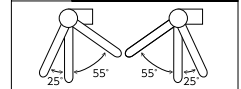

Spout Rotation Regulation 80°

Spout Rotation Regulation 110° Spout Rotation Regulation 160°

※Indicates the left/right regulation angle of the spout rotation regulation.
※The angle of regulation may be slightly larger than indicated.