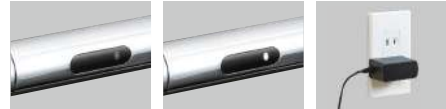

AC Type

Glowing LED lights means water on