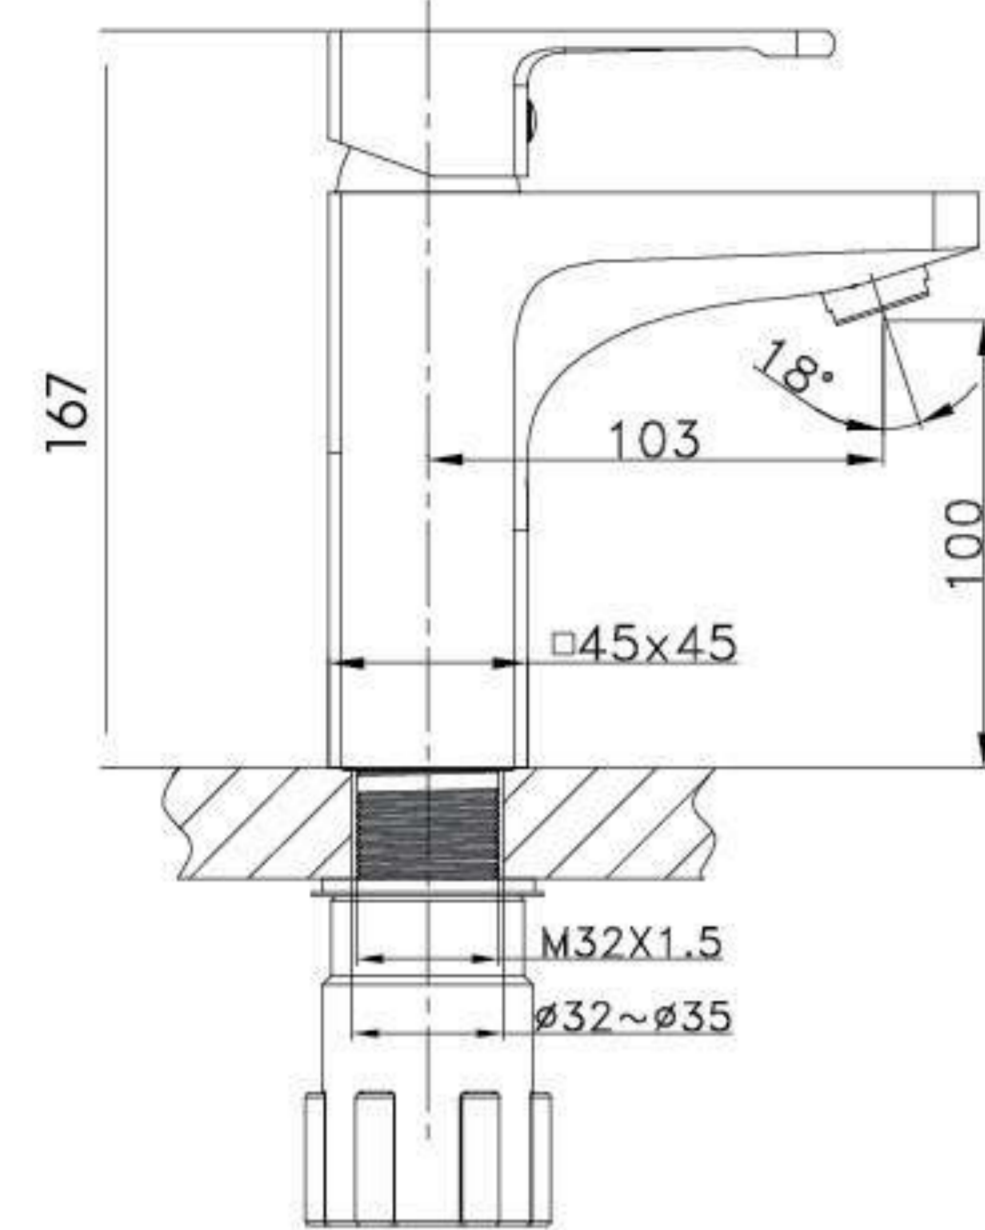

BLACK SHADOW

KA25001B

Faucet - Matte Black

1. 59A brass meet Germany 4MS standard
2. 35mm lead-free with Cartridge with spout-pipe
3. With Neoperl aerator from Germany
4. 5 years warrant

Price: **4.750.000 VND**