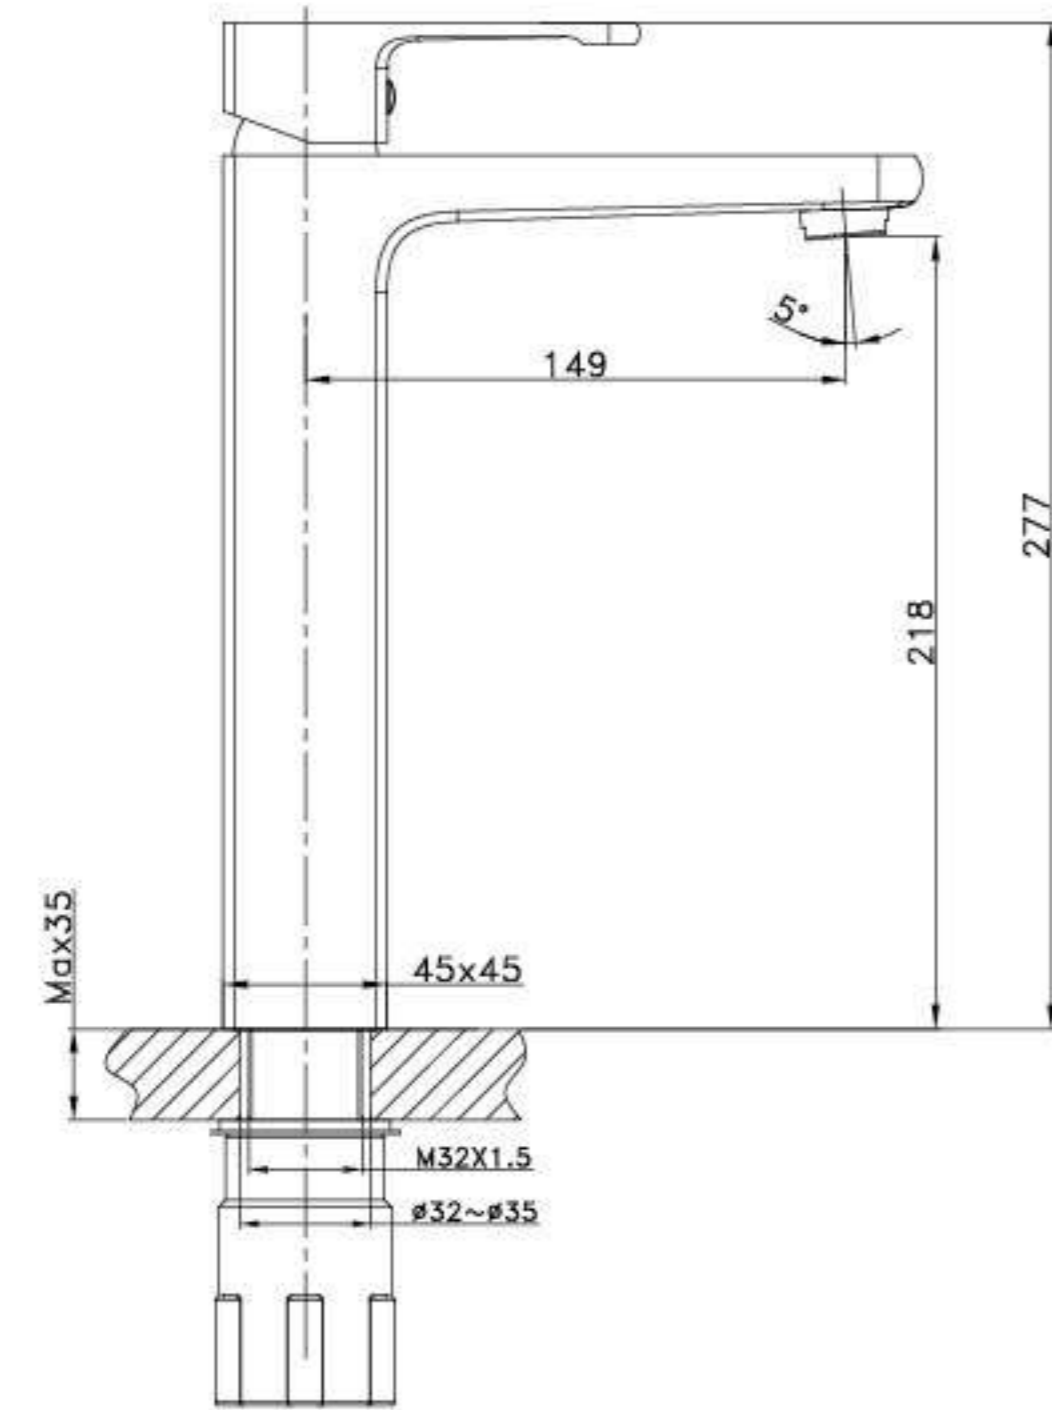

KA25100
High Faucet

1. 59A brass meet Germany 4MS standard
2. 35mm lead-free with European certification
3. With Neoperl aerator from Germany
4. 5 years warrant

Price: **7.000.000 VND**

KA25200
Wall-mounted Faucet

1. 59A brass meet Germany 4MS standard
2. 35mm lead-free with European certification
3. With Neoperl aerator from Germany
4. 5 years warrant

Price: **6.500.000 VND**

KOFEST
GERMAN INSPIRATION