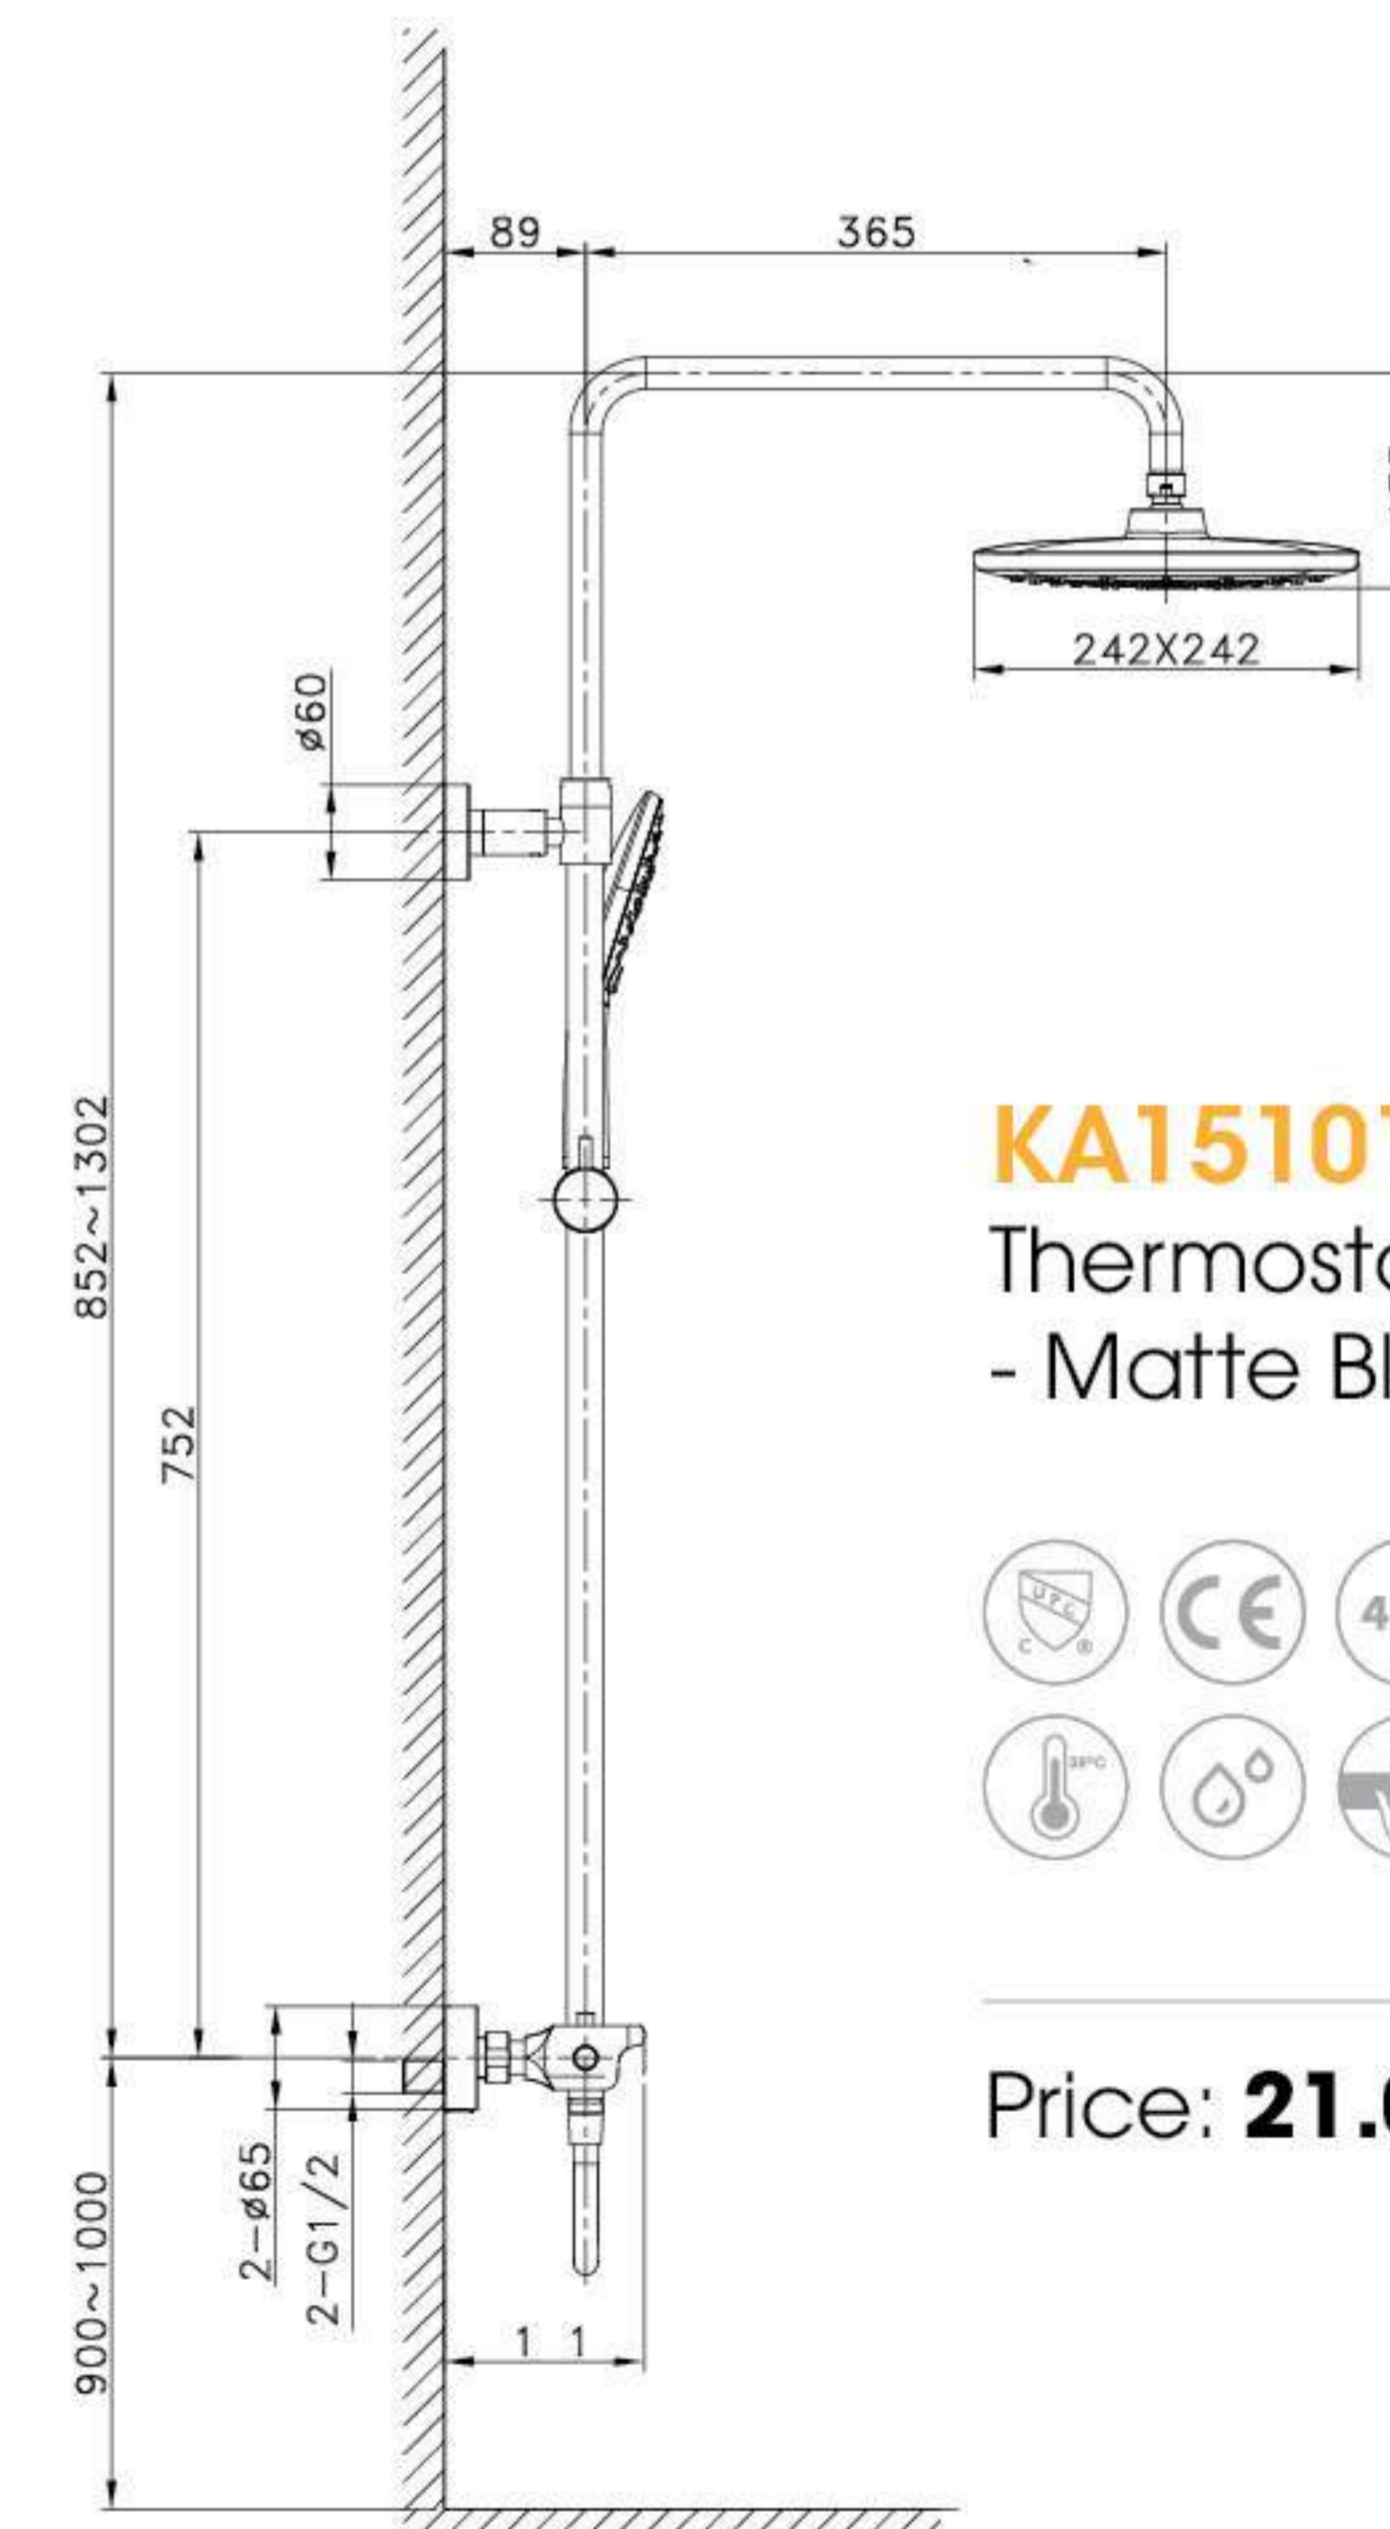

Price: **21.000.000 VND**