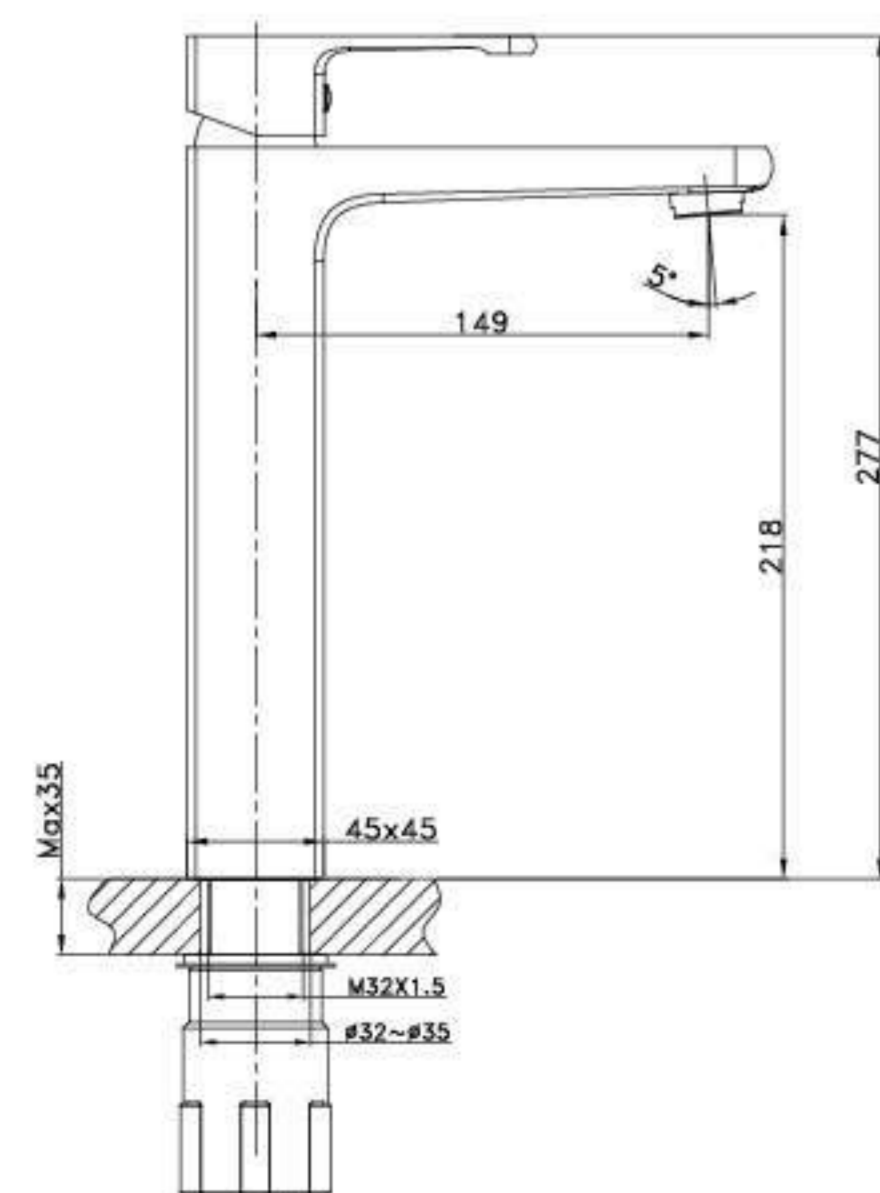

KA25101B
Hight Faucet - Matte Black

1. 59A brass meet Germany 4MS standard
2. 35mm cartridge with European certification
3. With Neoperl aerator from Germany
4. 5 years warrant

Price: **7.250.000 VND**