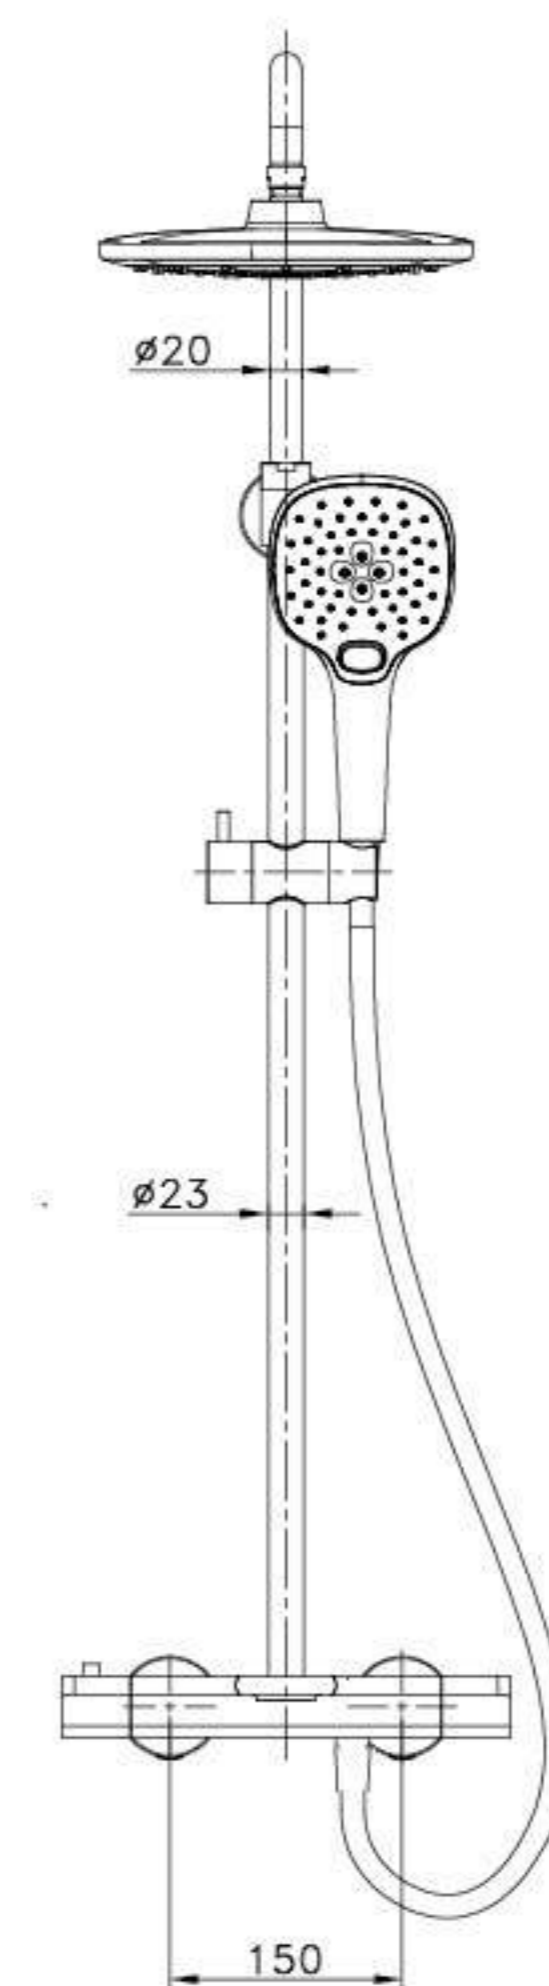

Price: **25.750.000 VND**