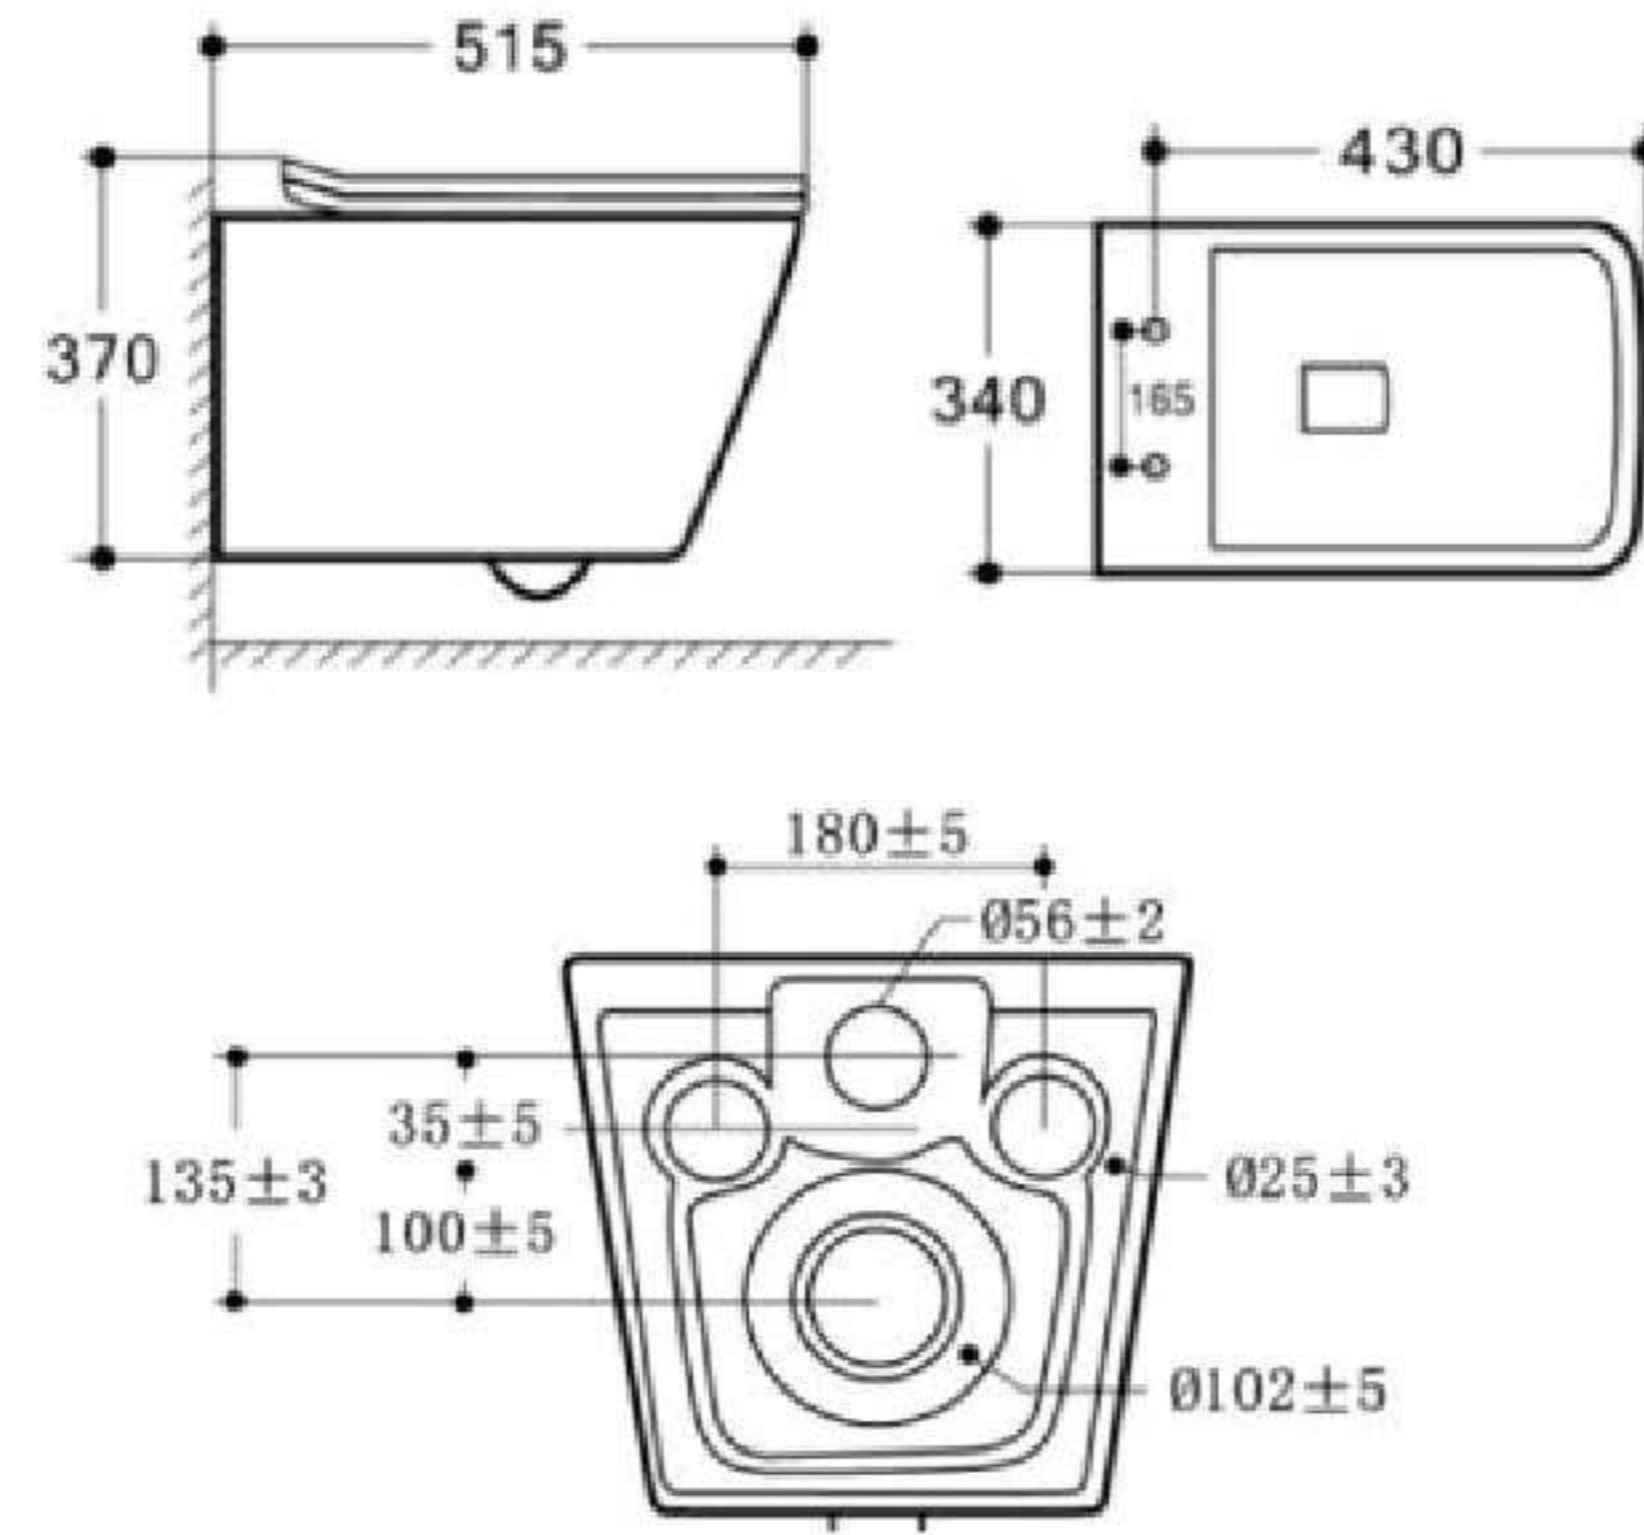

Design by

Antony

NEW LIGHT

COLLECTION
FROM
KOFEST

NEW LIGHT

BKR9310W
Wall-hung Toilet

1. Size: 515x430x370 mm
2. Flushing way: Washdown Rimless
3. UF Seat Cover
4. CE Certification
5. 10 years warranty

Price: **7.425.000 VND**