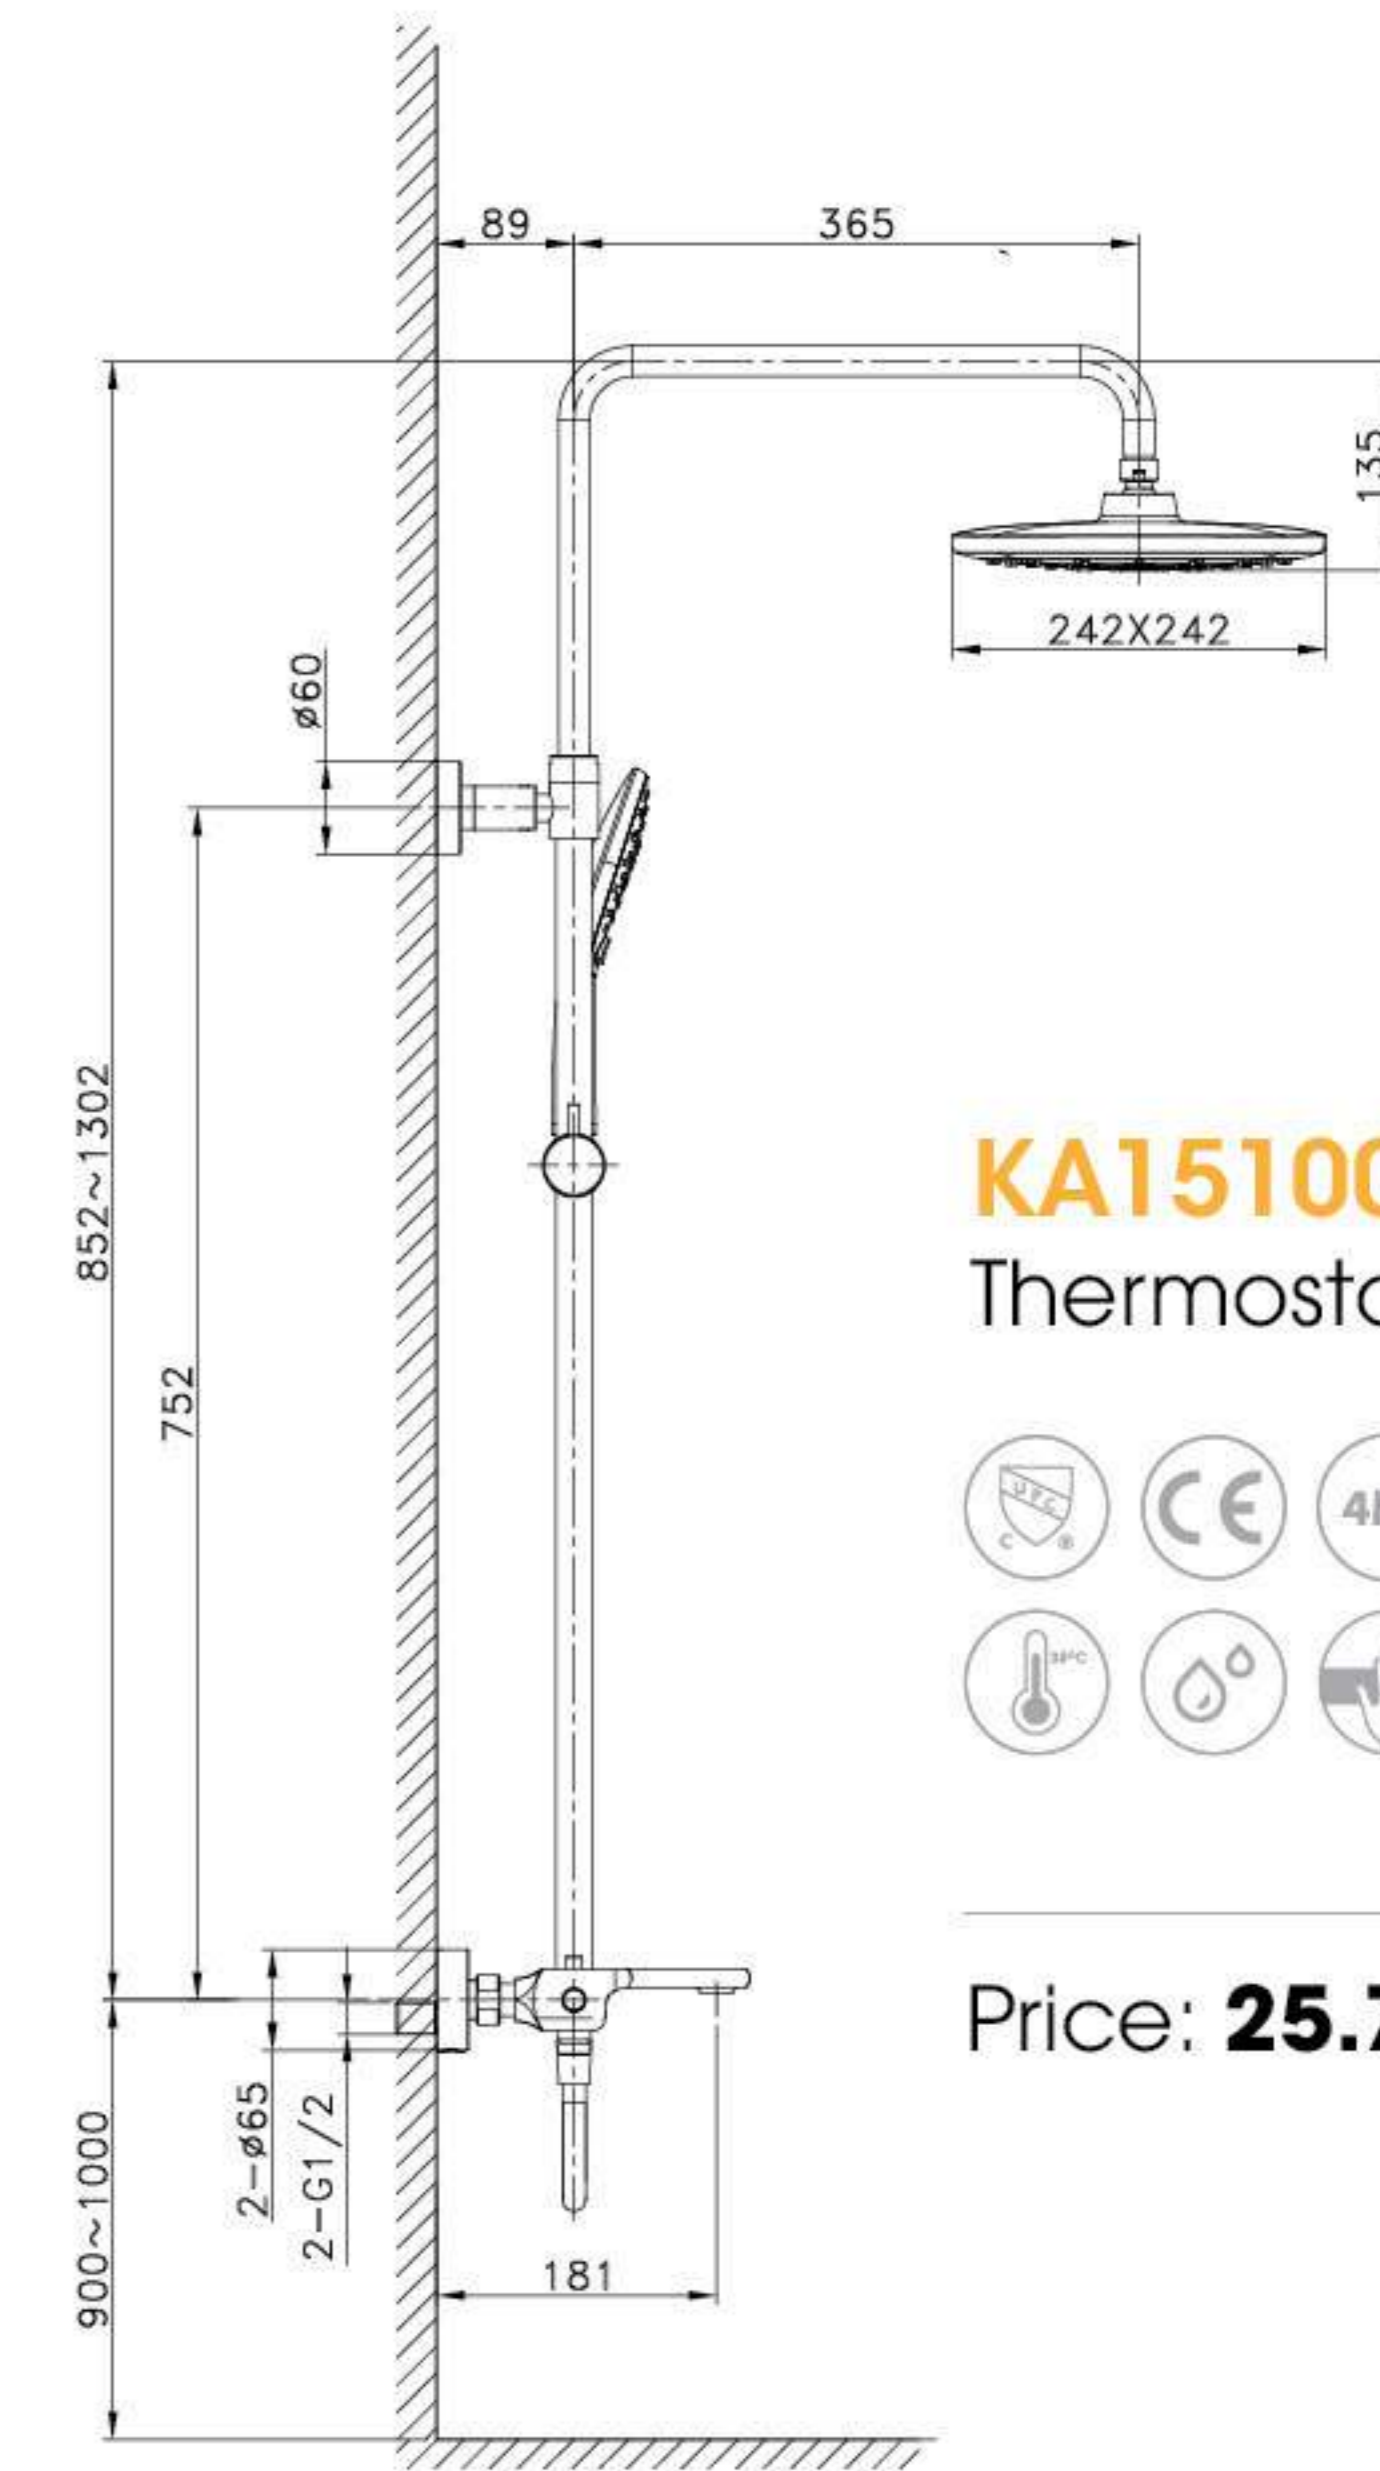

Price: **25.750.000 VND**