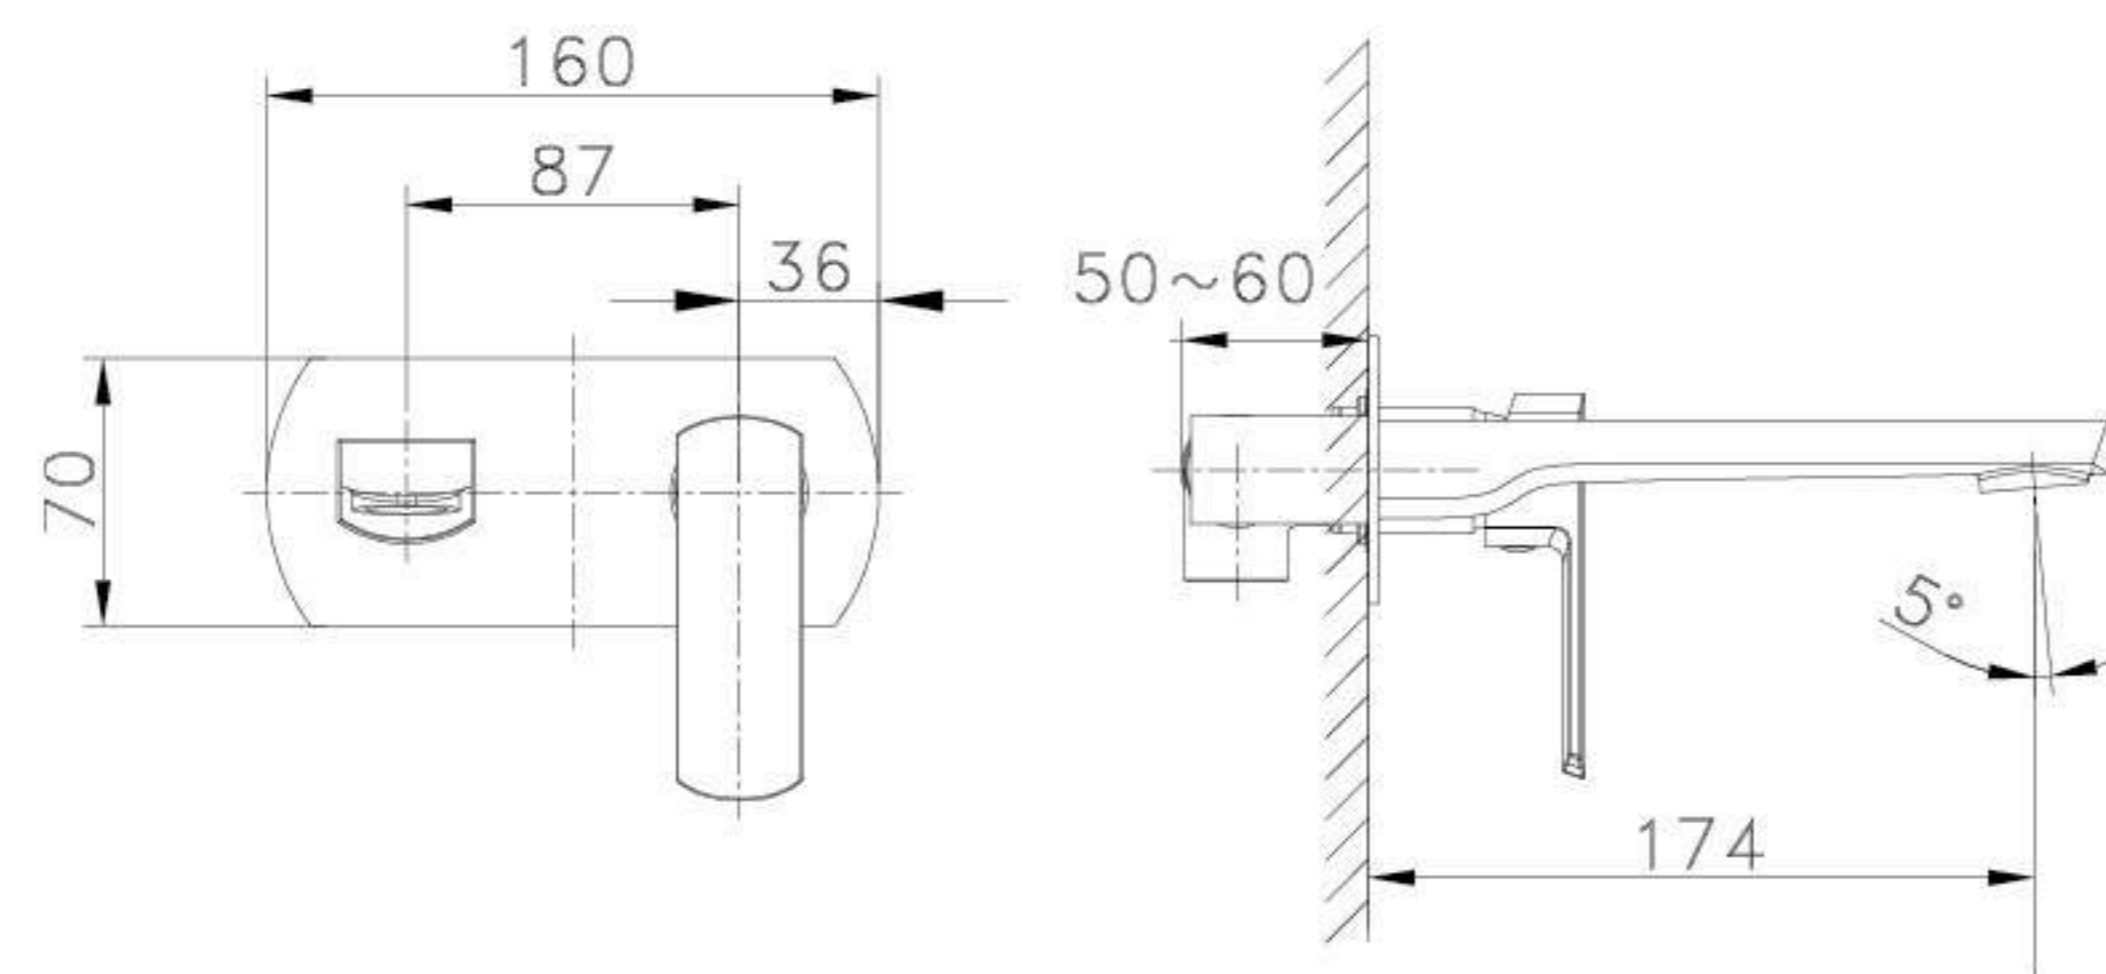

KA25100
High Faucet

1. 59A brass meet Germany 4MS standard
2. 35mm lead-free with European certification
3. With Neoperl aerator from Germany
4. 5 years warrant

Price: **7.000.000 VND**