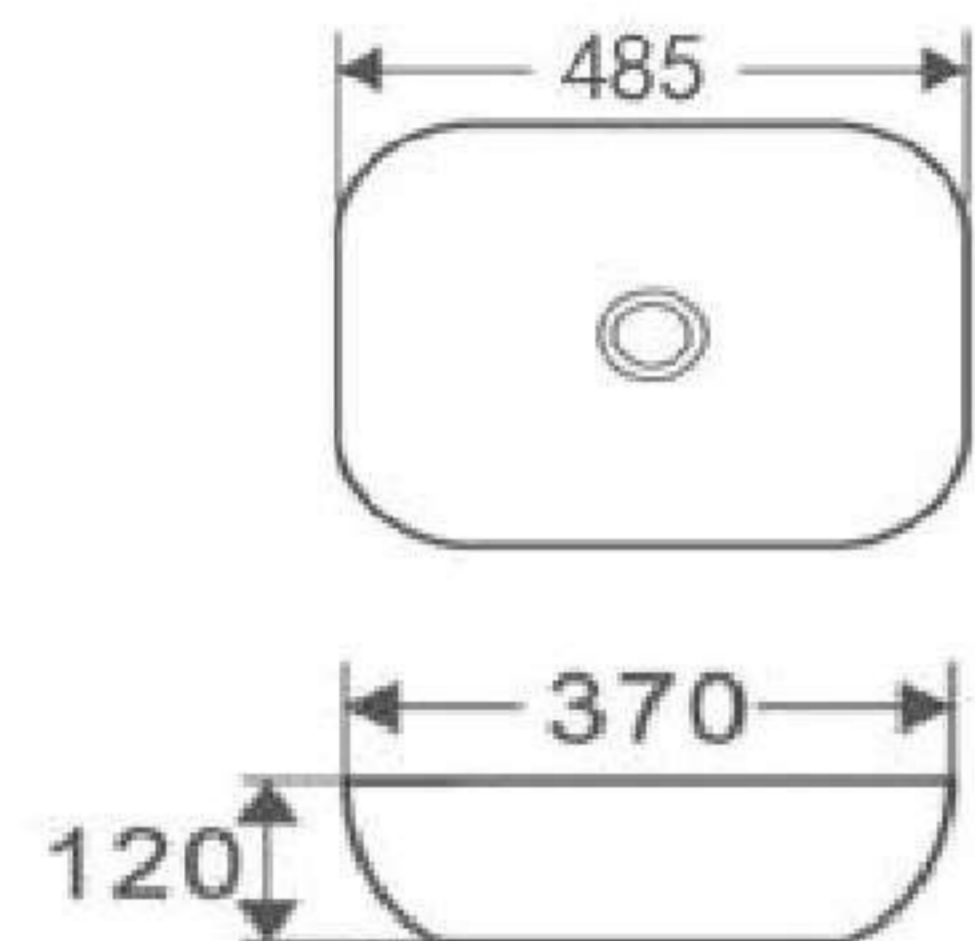

Price: **13.850.000 VND**

1. Size: 700x440x640 mm
2. Flushing way: Siphonic
3. High quality PP Seat Cover
4. S-trap 300mm
5. KOREST's proprietary K-ANTIFOULING technology
6. cUPC Certification
7. 10 years warranty