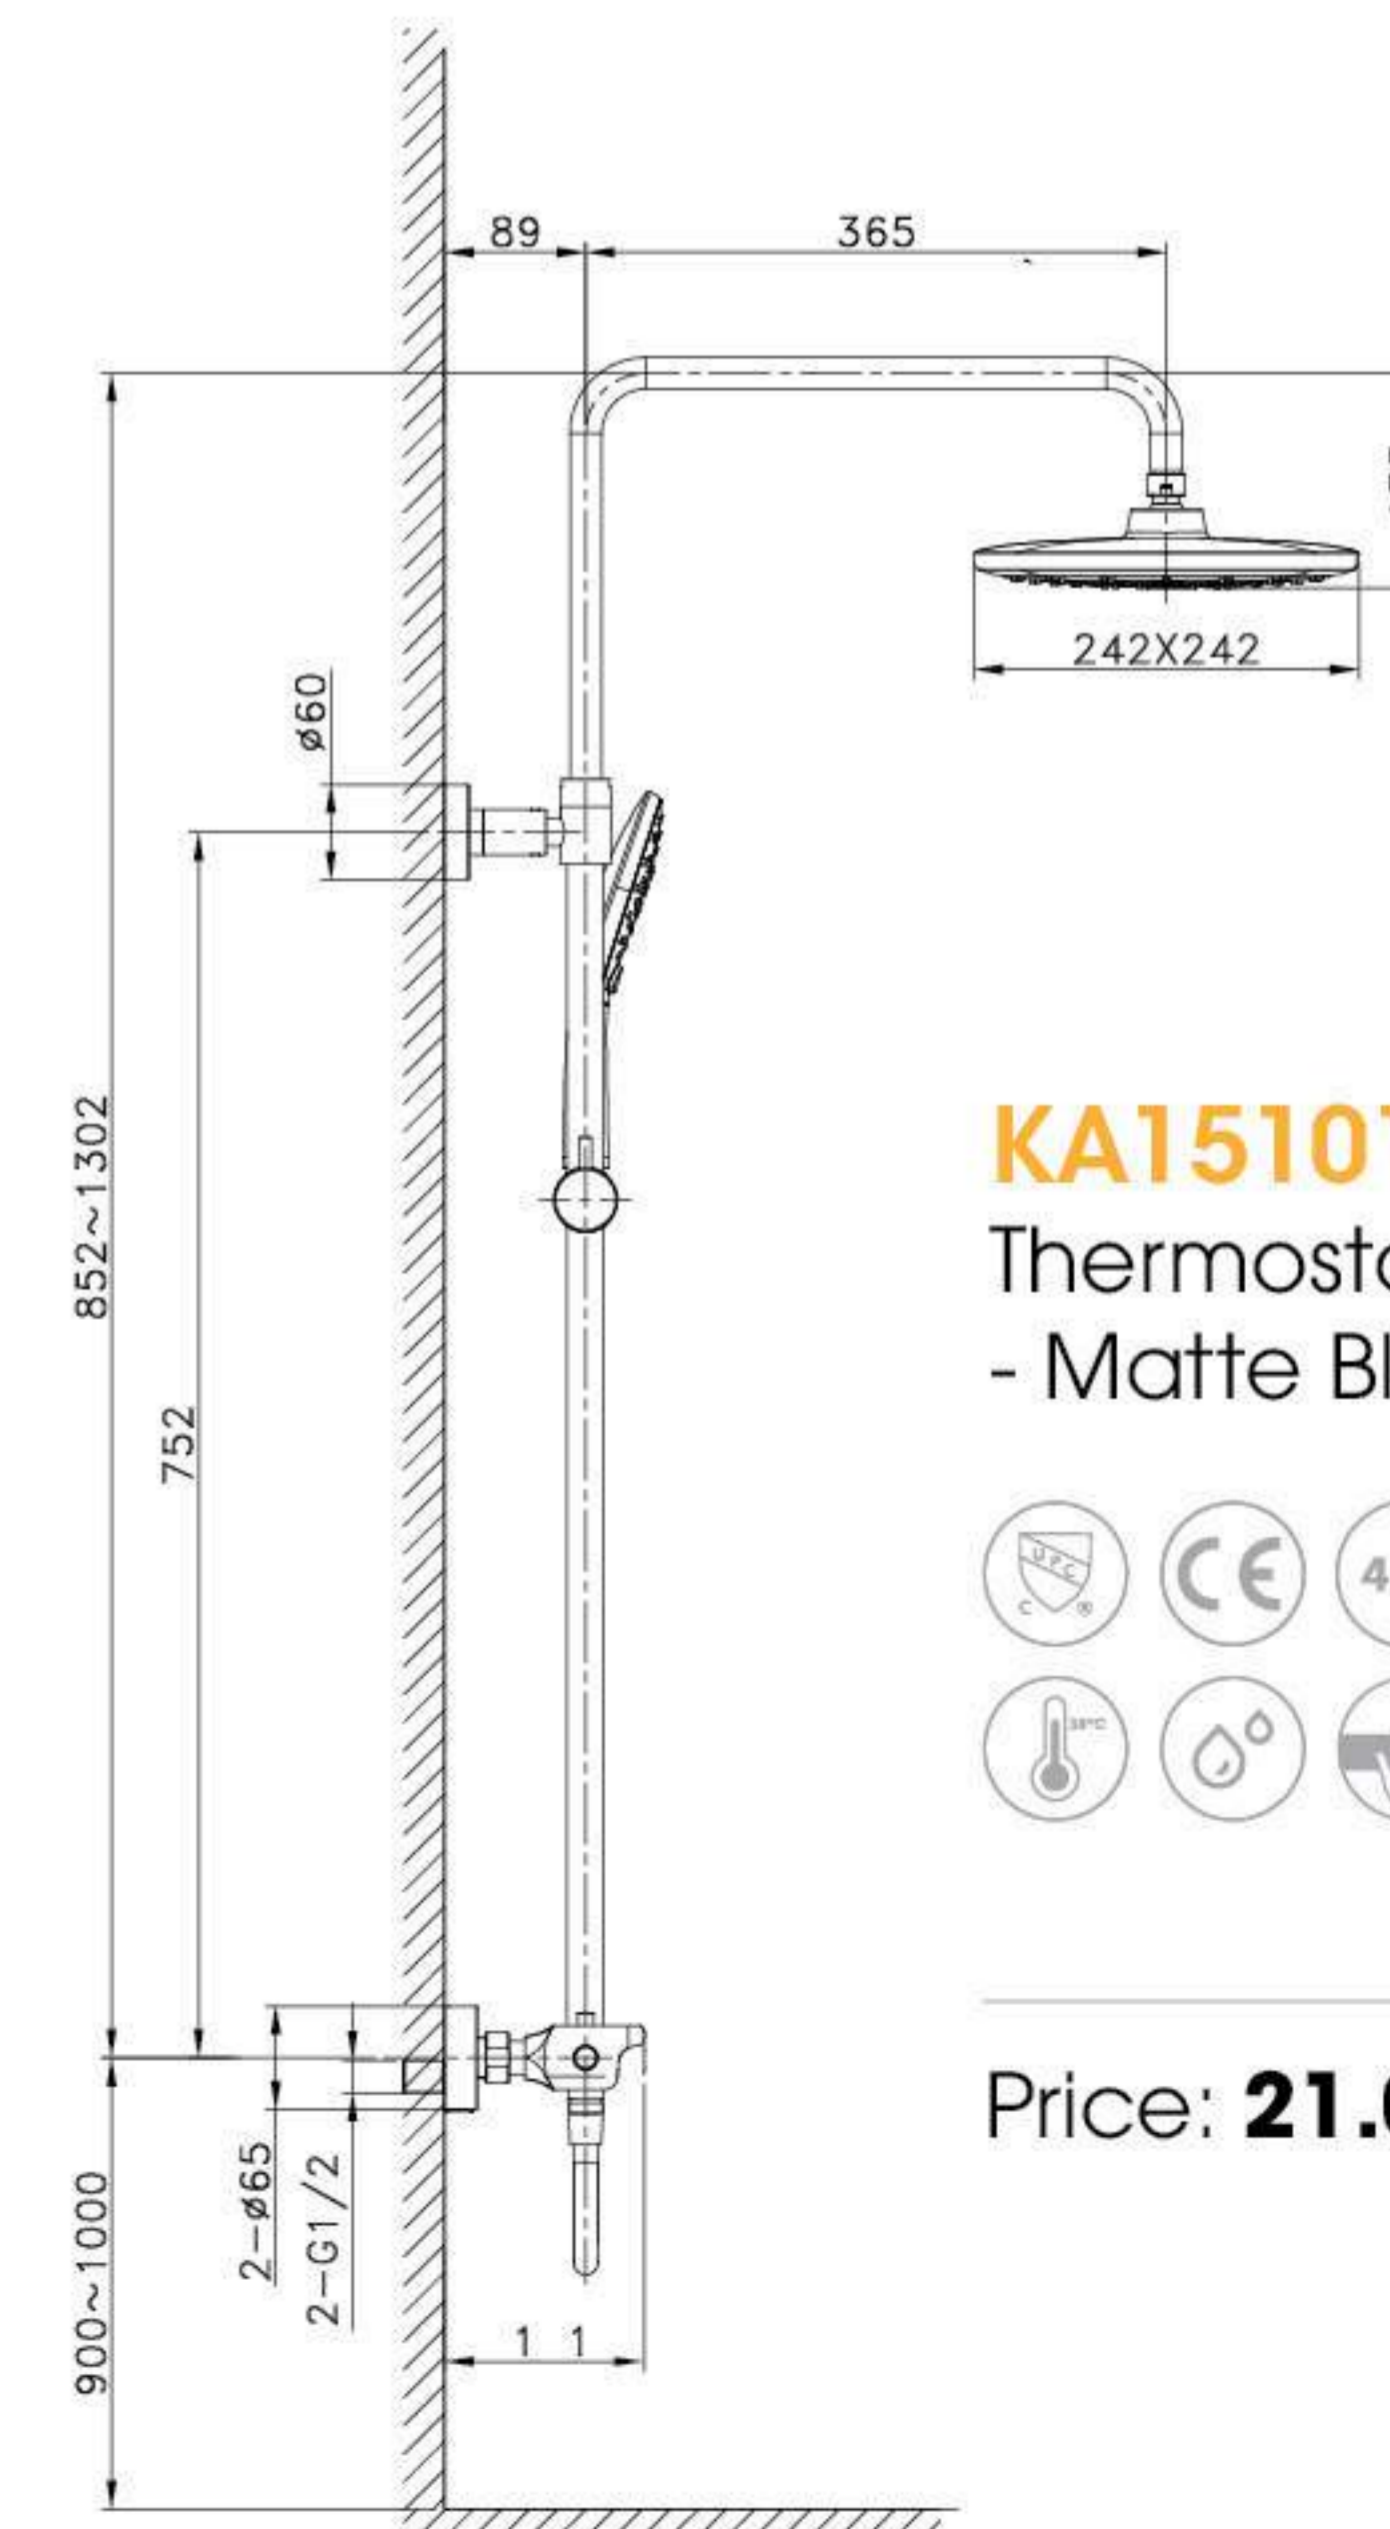

KA15101B

Thermostatic Rain Shower Set - Matte Black

Price: **21.000.000 VND**