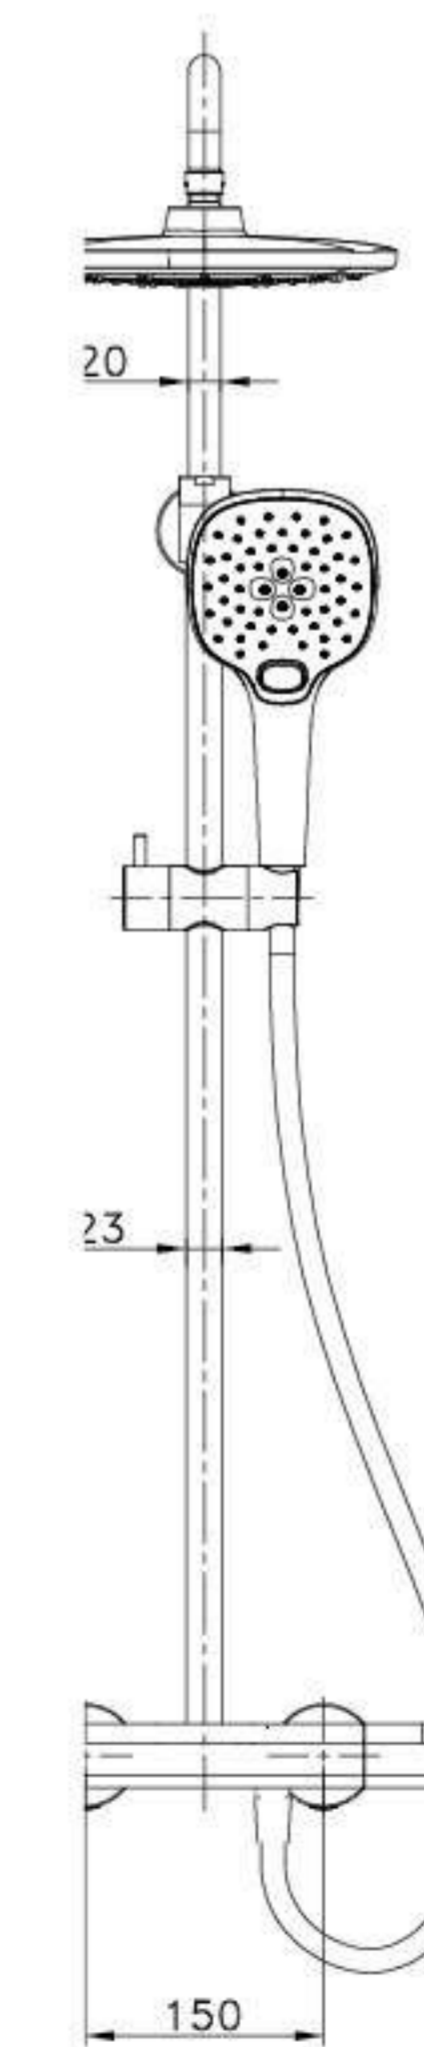

Price: **21.000.000 VND**