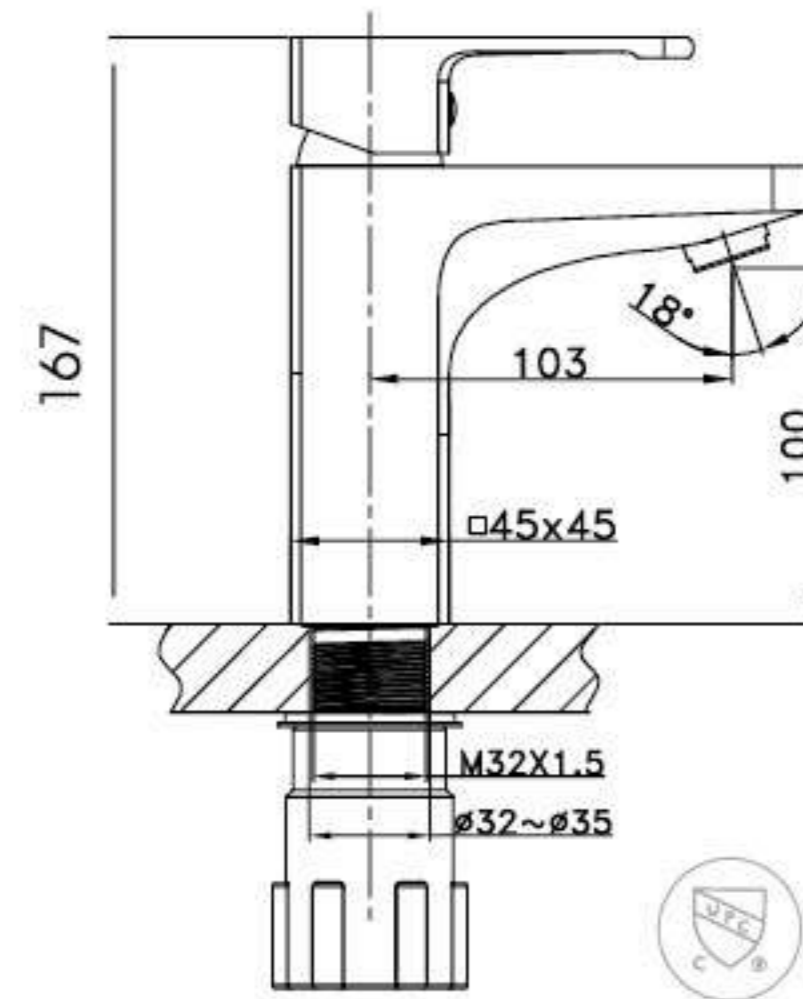

KA25000
Faucet

1. 59A brass meet Germany 4MS standard
2. 35mm lead-free Cartridge with spout-pipe
3. With Neoperl aerator from Germany
4. 5 years warrant

Price: **4.500.000 VND**