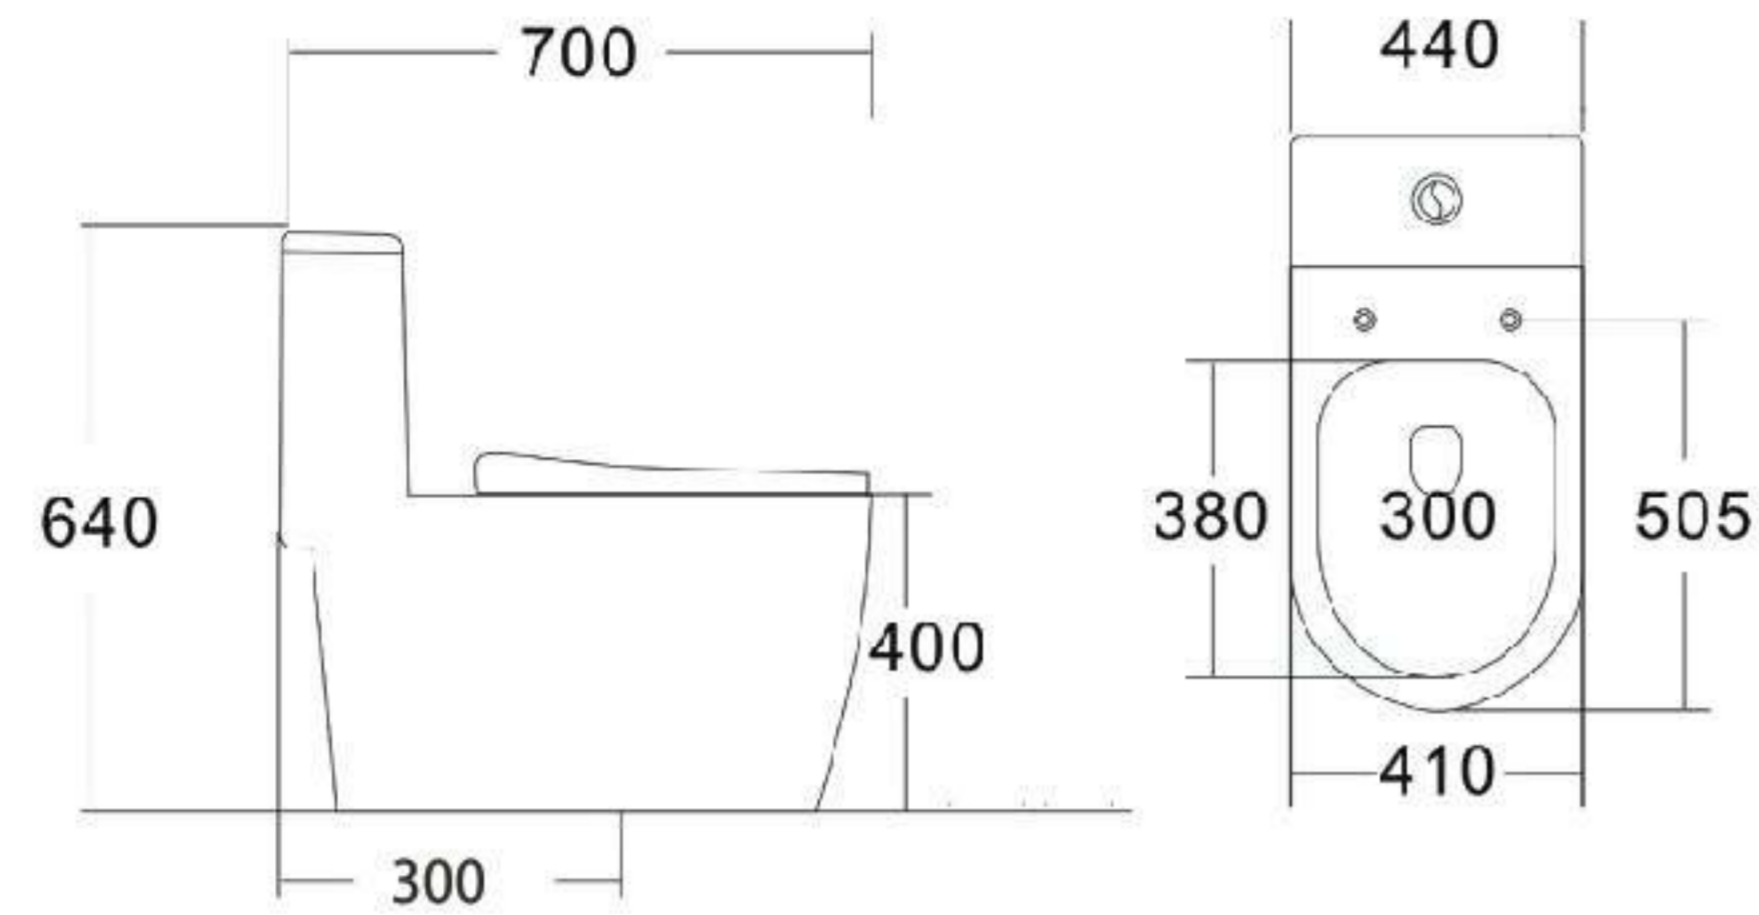

BLACK SHADOW

BKR1104
One Piece Toilet

Price: **13.850.000 VND**

1. Size: 700x440x640 mm
2. Flushing way: Siphonic
3. High quality PP Seat Cover
4. S-trap 300mm
5. KOREST's proprietary K-ANTIFOULING technology
6. cUPC Certification
7. 10 years warranty