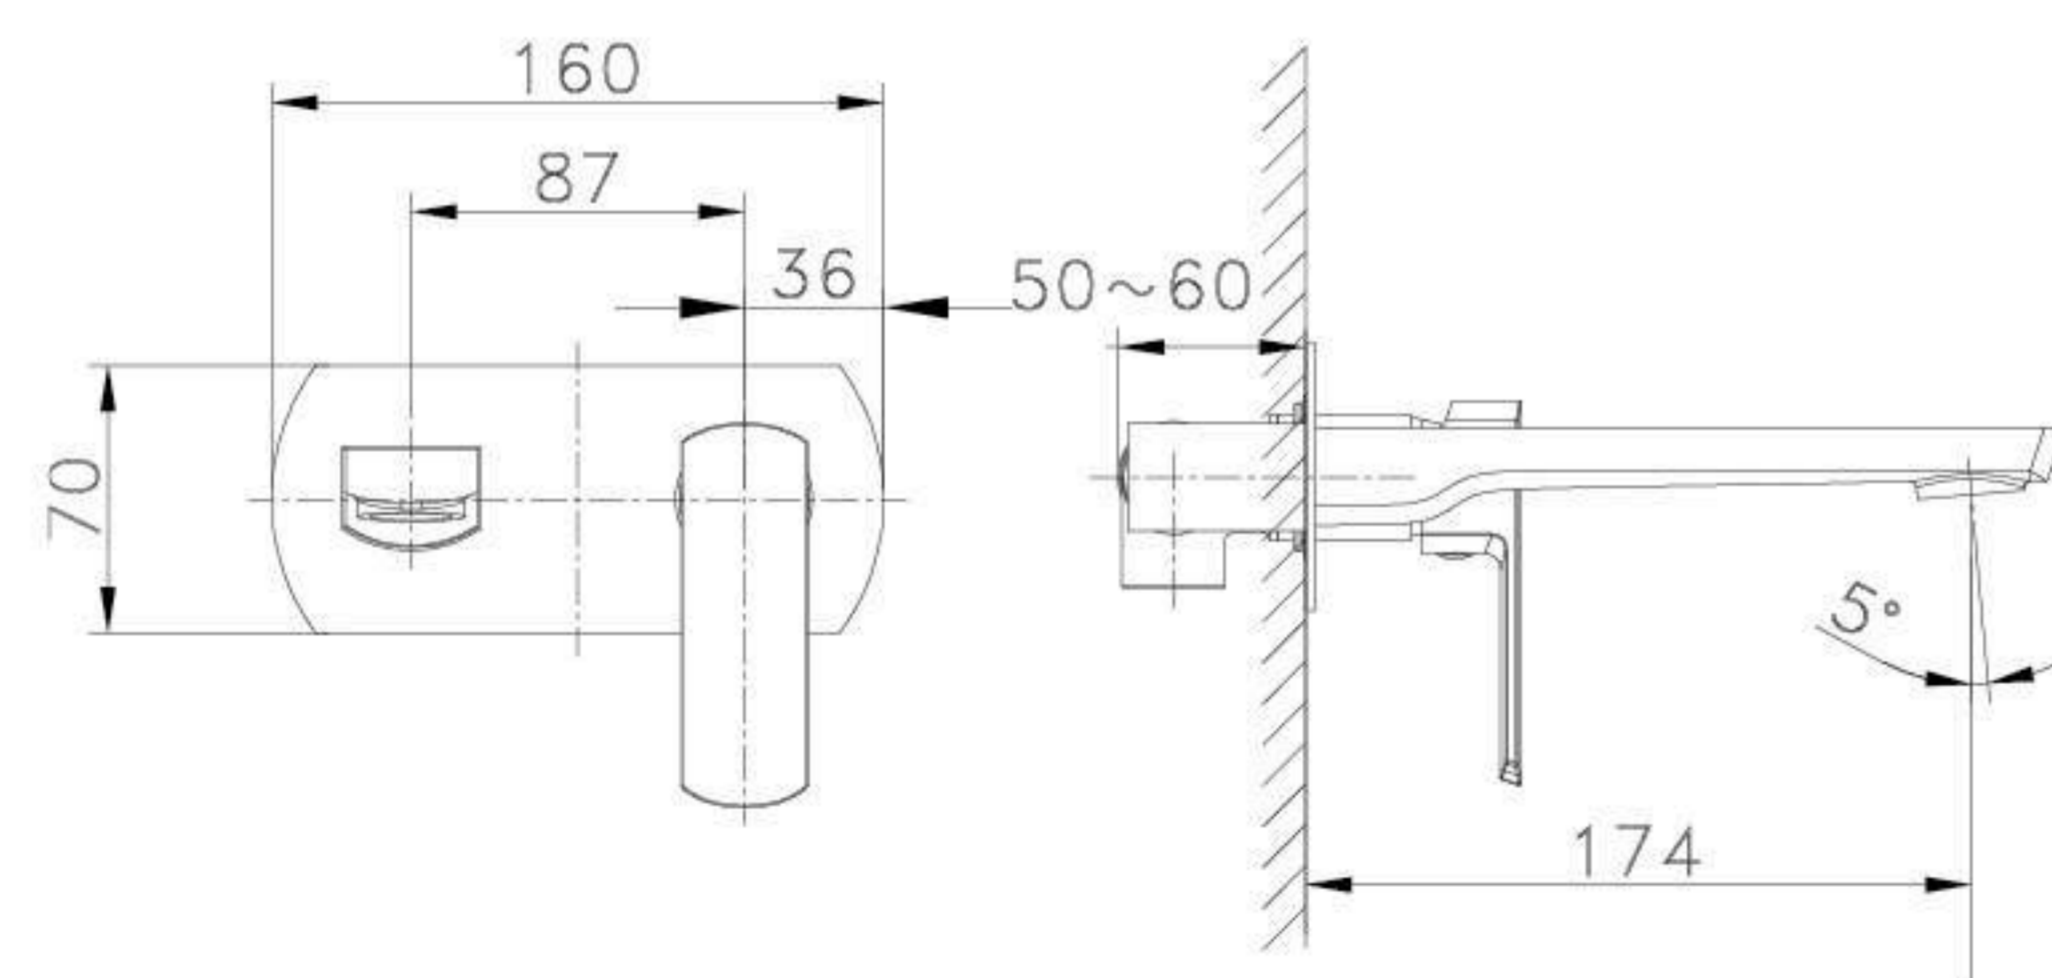

KA25201B

Wall-mounted Faucet

1. 59A brass meet Germany 4MS standard
2. 35mm lead-free with European certification
3. With Neoperl aerator from Germany
4. 5 years warrant

Price: **7.000.000 VND**