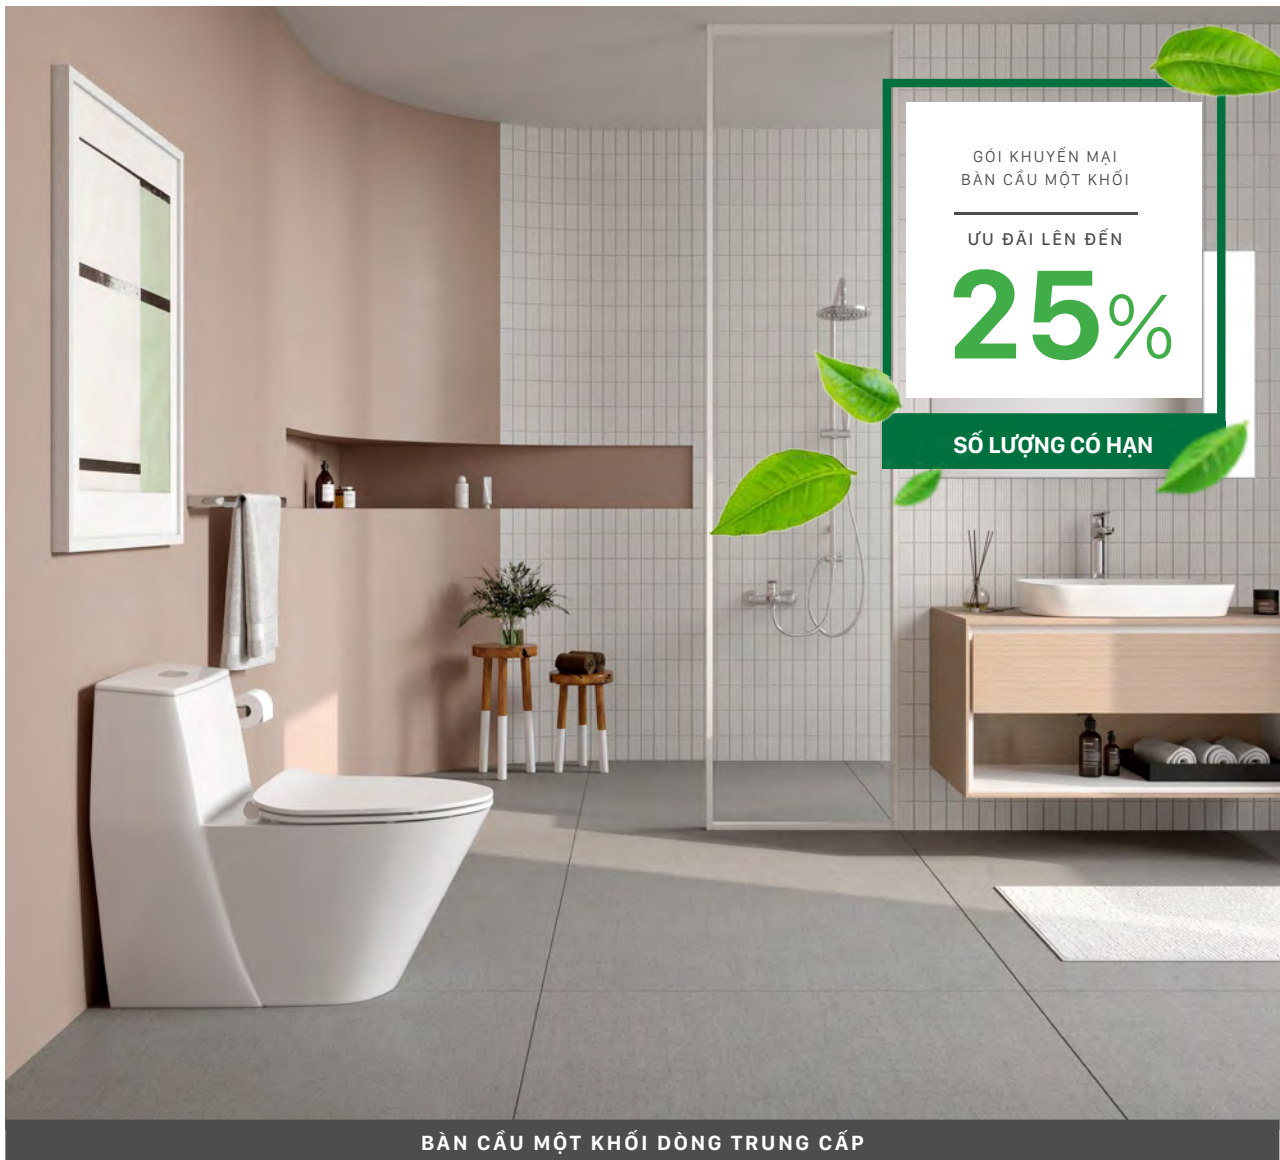

GÓI KHUYẾN MẠI
BÀN CẦU MỘT KHỐI

ƯU ĐÃI LÊN ĐẾN

25%

SỐ LƯỢNG CÓ HẠN

BÀN CẦU MỘT KHỐI DÒNG TRUNG CẤP