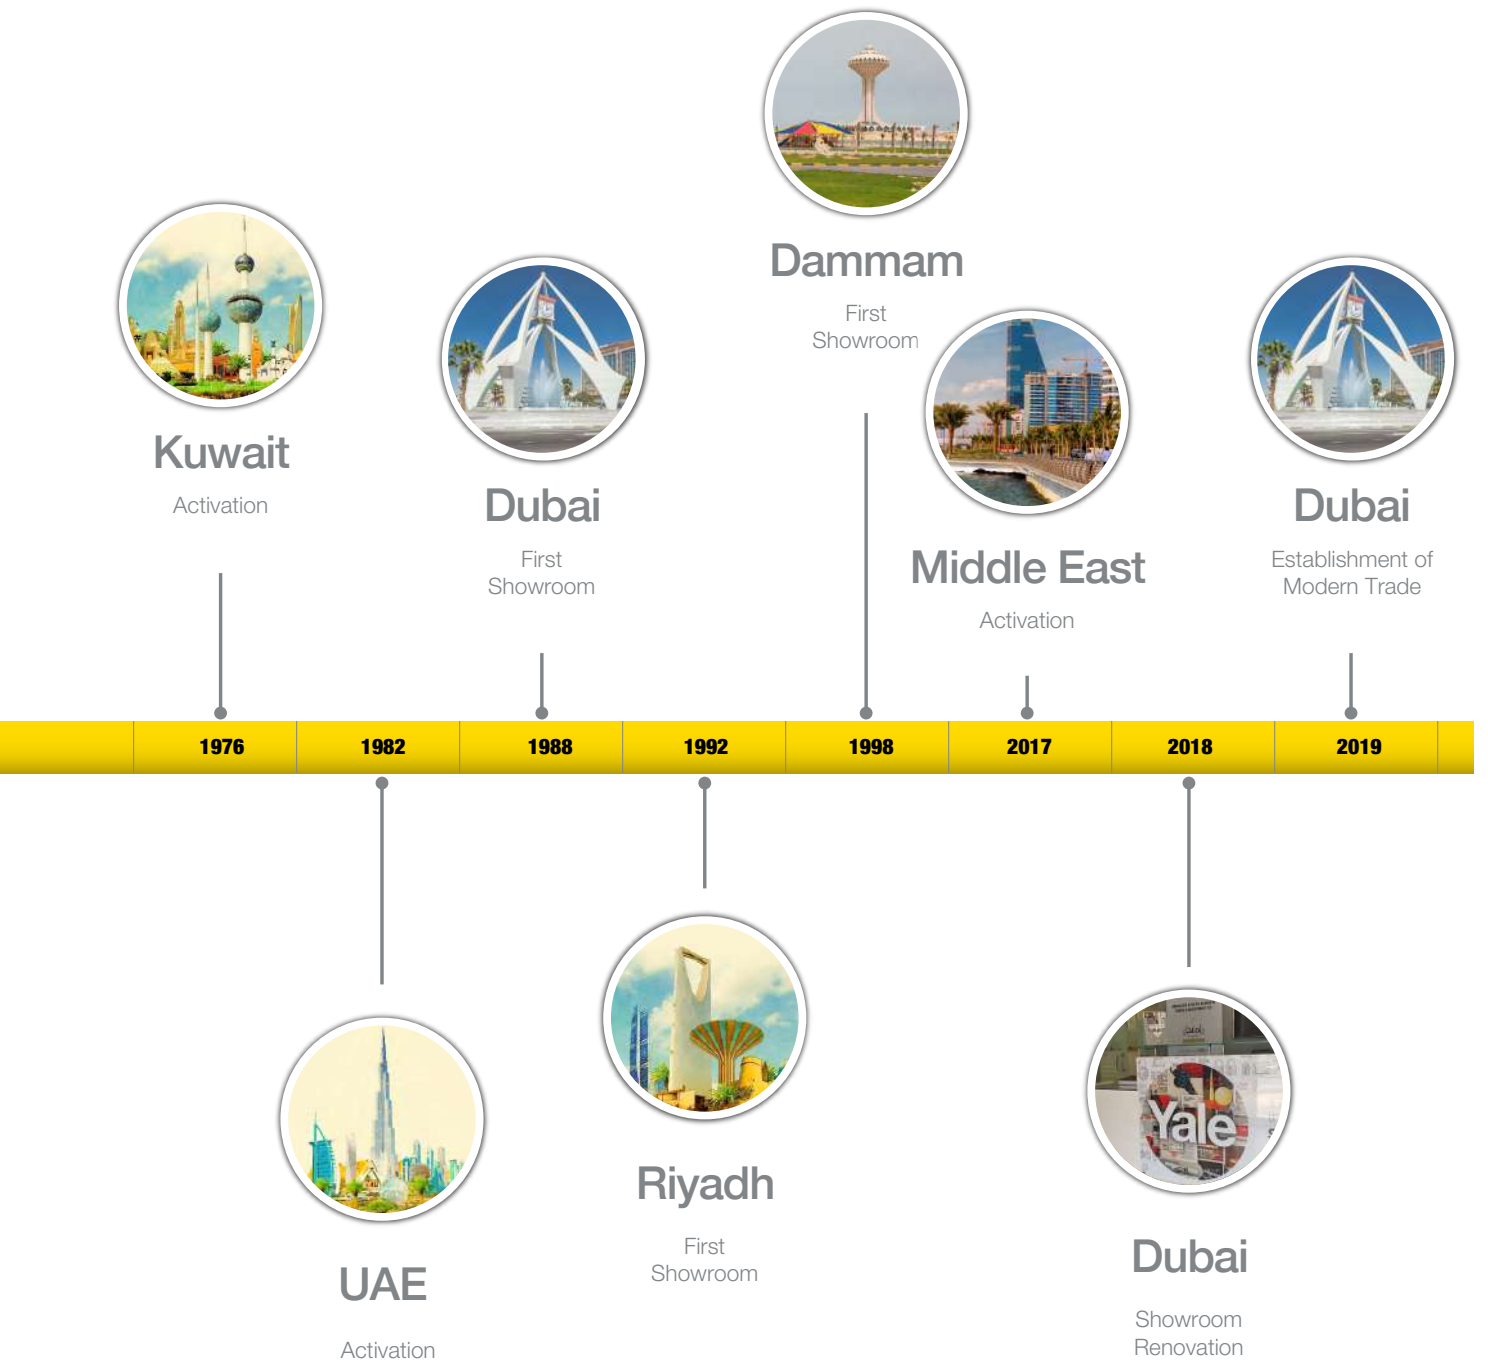

Yale ME not only offers its customers high quality products, but also ensures they enjoy an excellent after-sales experience. With an expert team of professionals trained on the latest products and technology, and a warranty period of 1-10 years across its products, Yale aims to instill trust and a sense of security for its consumers across the region, as these values are at the core of what we do.

Our customer care team is always available at your service – please call our toll free number for any assistance on Yale products.

800 YALE (9253)

(UAE)

00971 800 9253

(International)