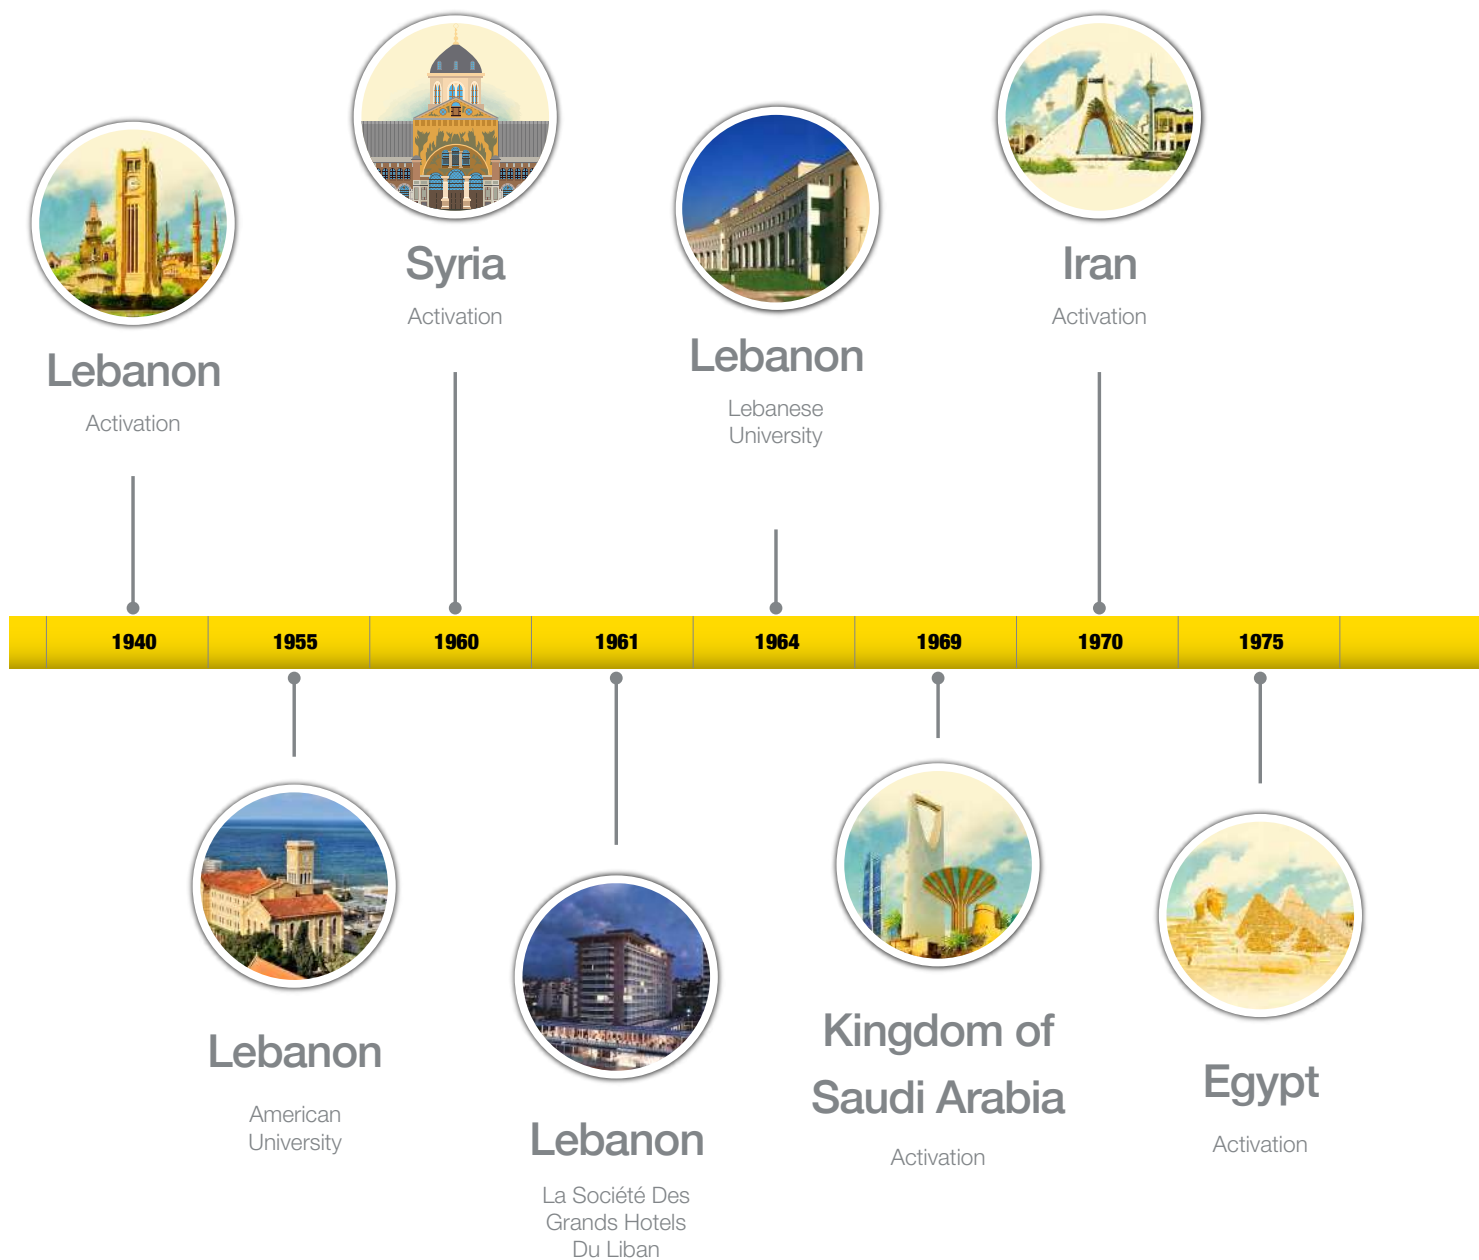

Yale in the Middle East 1940-2019

About Yale Middle East

Yale ME is the market leader in residential security solutions and offers an extensive range of products catering to the varied demands of the market. The products are handpicked from millions of product combinations globally, ranging from mechanical locks, smart products like alarms and cameras to door solutions and connected smart locks; and adapted to meet the diverse needs of consumers across the Middle East region. Yale first set foot in the Middle East with Lebanon in 1940, and today, has physical presence in 14 countries through some of the region's top distributors, and online presence with key ecommerce accounts.