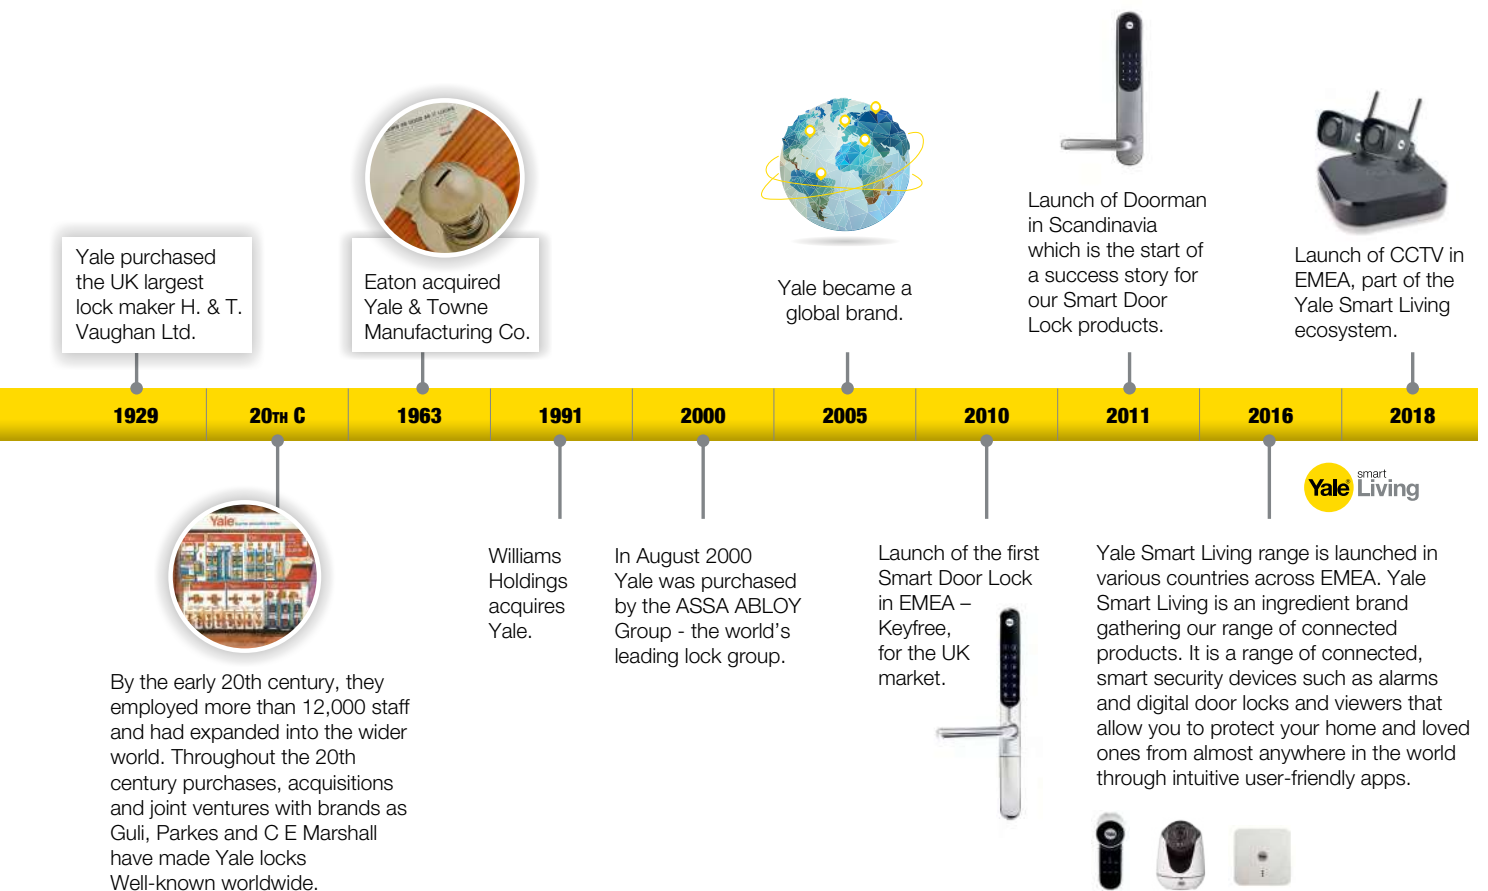

1843-2019

STILL PIONEERING

Yale is the brand behind locks of every design and function in over 125 countries, since more than 175 years.

All over the world, people are actively securing all they care about; their home, their family, their personal belongings or their business with the name they trust the most, Yale. That's why we proudly say that Yale is **“the world's favorite lock”**.

Our overall aim is to make our customers feel so safe and secure that they are free to enjoy their life fully, free of worries and free to choose what they want to do.