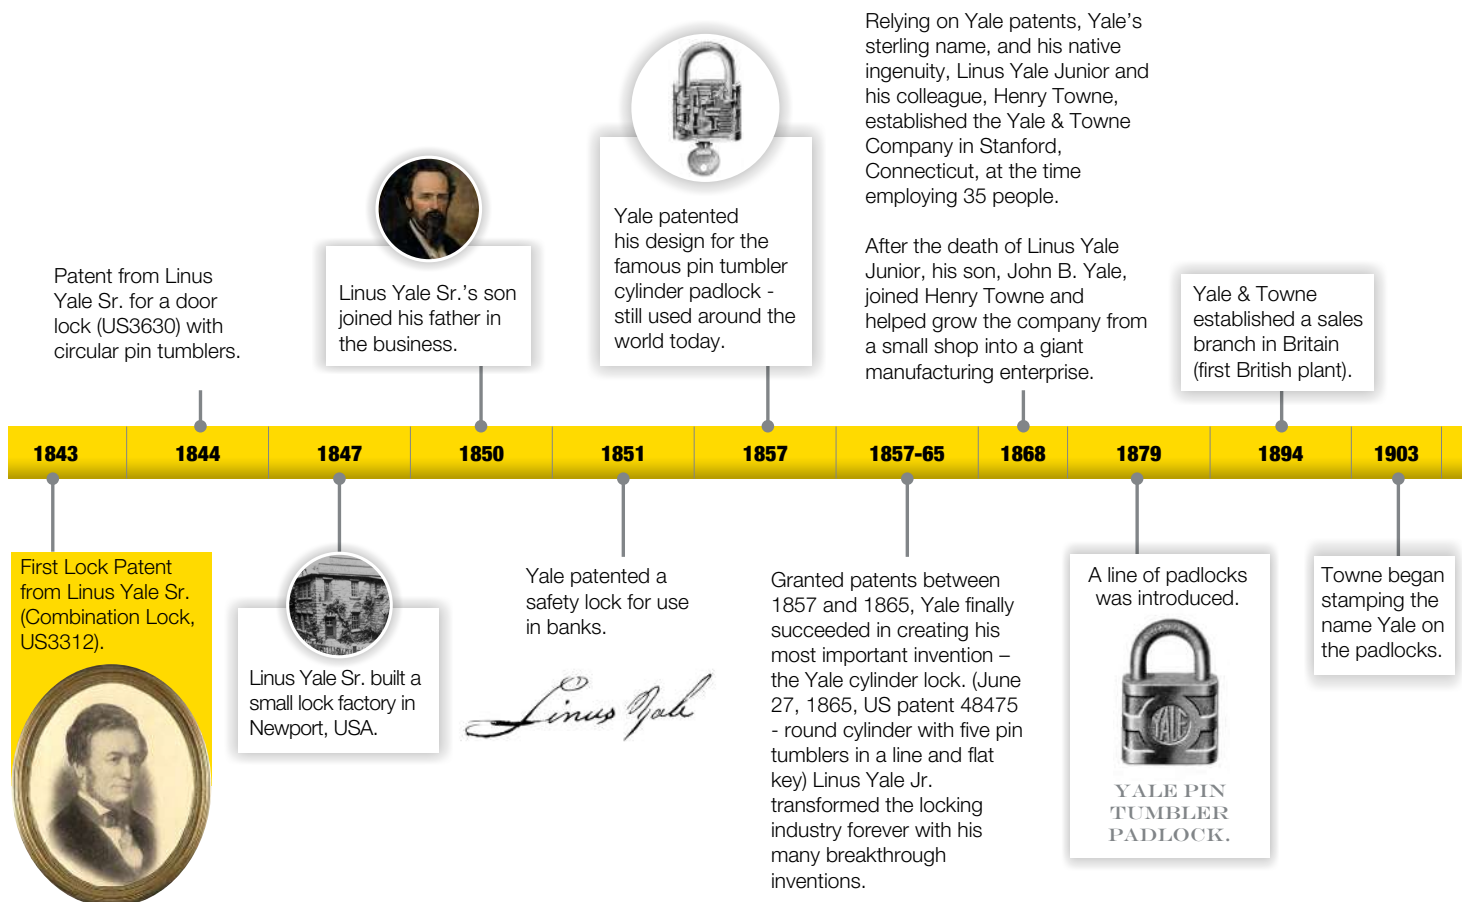

Catalogue 2020

Smart Residential

Protect what matters with **Yale** security solutions

An ASSA ABLOY Group brand

ASSA ABLOY

The world's favorite lock since **1843**

About Yale

Linus Yale

Created in 1843, Yale is one of the oldest international brands in the world and probably the best-known name in the locking industry. The Yale history captures major innovations that have marked the evolution not just of Yale, but of the entire locking industry.

At Yale, we take great pride in our beginnings. Everything we are today, we owe to the inspirational ingenuity of Linus Yale Senior and Linus Yale Junior.

Yale is a part of the ASSA ABLOY Group. At ASSA ABLOY, we believe that freedom enriches people and that fear makes us poorer. To realize freedom, we must firstly feel safe and secure. That's why the ASSA ABLOY Group of companies is committed to creating high quality door opening solutions.

1843-2019

STILL PIONEERING

Yale is the brand behind locks of every design and function in over 125 countries, since more than 175 years.

All over the world, people are actively securing all they care about; their home, their family, their personal belongings or their business with the name they trust the most, Yale. That's why we proudly say that Yale is **“the world's favorite lock”**.