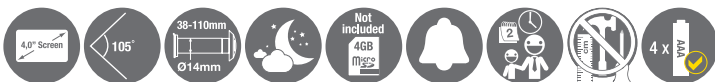

No	SKU Reference	Description	Packaging	Colour
09	45-4500-1440-00-60-11	Digital Door Viewer Memory +	Hanging Box	Silver
10	45-4500-1440-00-60-01	Digital Door Viewer Memory +	Blister	Silver