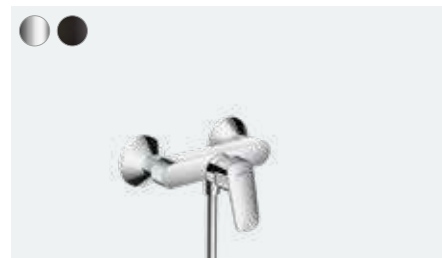

Logis
Single lever shower mixer for exposed installation
71600, -000, -670