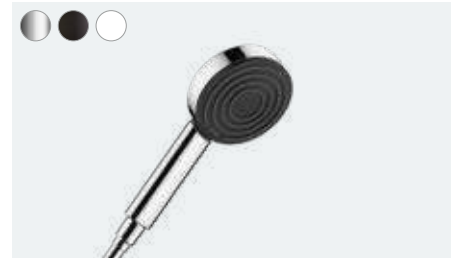

Pulsify S

Hand shower 105 1jet
24120, -000, -670, -700 13.5 l/min
24121, -000, -670, -700 Green 5.7 l/min