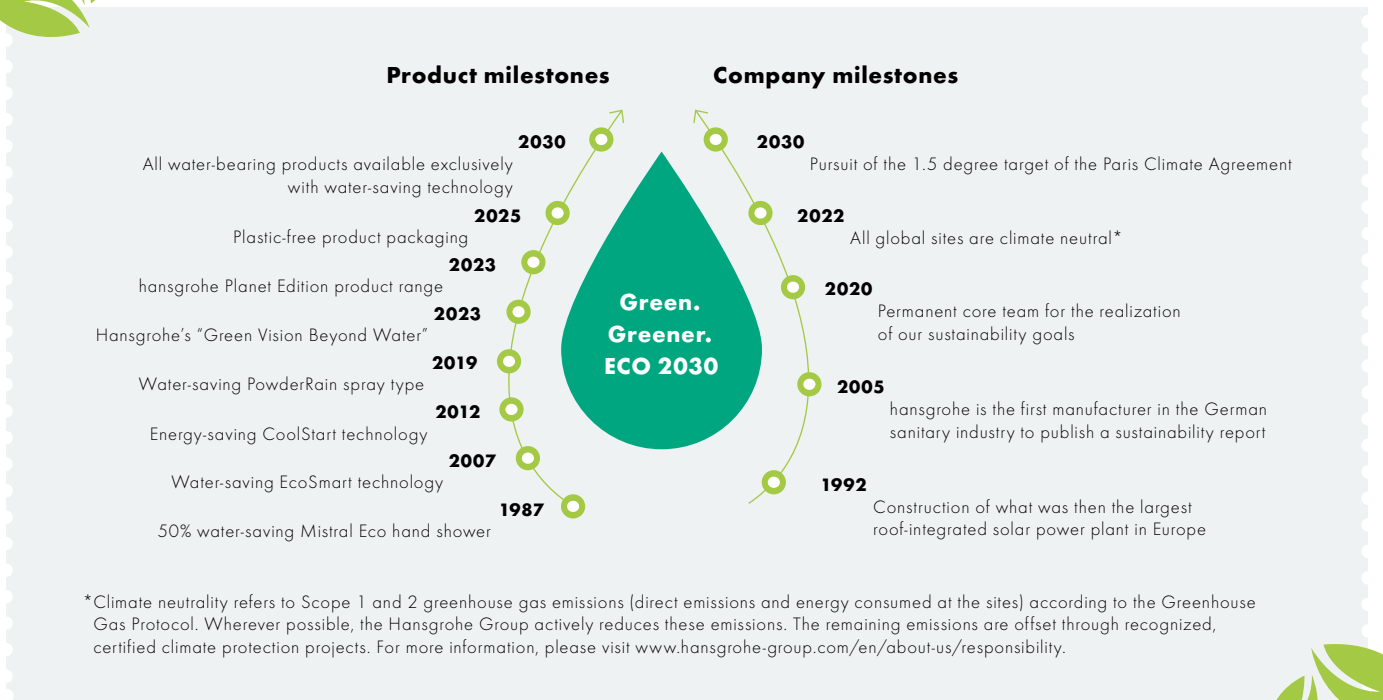

Quality – the highest standards for the longest product life

Install a hansgrohe product, and you know you'll be able to enjoy it for years to come. Offering customers the highest quality at all times is a fundamental part of our philosophy. We have been manufacturing bathroom and kitchen products for over 120 years, and we are proud of our intensive quality control processes, practiced around the world.

We offer a voluntary 5 year* guarantee, as well as a guaranteed 15 year parts availability after product discontinuation

*For more information, visit: [hansgrohe.com/guarantee](https://www.hansgrohe.com/guarantee)

Taking responsibility – acting sustainably

Water is life and our passion. We create inspiring moments while protecting this precious element: with water- and energy-saving showers, faucets, and technologies. However, the production and disposal of our products also have an impact on the climate and resource cycles of our planet, for which we take responsibility.

IN TOUCH WITH OUR PLANET

Our path to the green transformation

*Climate neutrality refers to Scope 1 and 2 greenhouse gas emissions (direct emissions and energy consumed at the sites) according to the Greenhouse Gas Protocol. Wherever possible, the Hansgrohe Group actively reduces these emissions. The remaining emissions are offset through recognized, certified climate protection projects. For more information, please visit www.hansgrohe-group.com/en/about-us/responsibility.