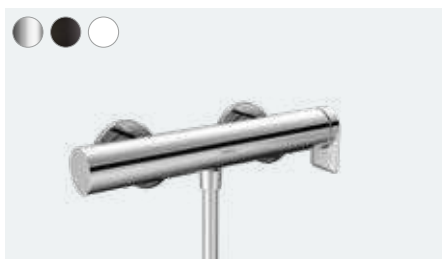

Vivenis
Single lever shower mixer for exposed installation
75620, -000, -670, -700 12.3 l/min