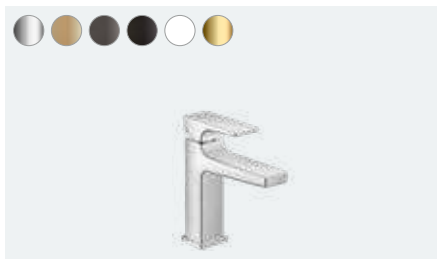

Metropol
Single lever basin mixer 260 with lever handle for wash bowls with push-open waste set
32512, -000, -140, -340, -670, -700, -990

Metropol
Single lever basin mixer 110 with lever handle and push-open waste set
32507, -000, -140, -340, -670, -700, -990