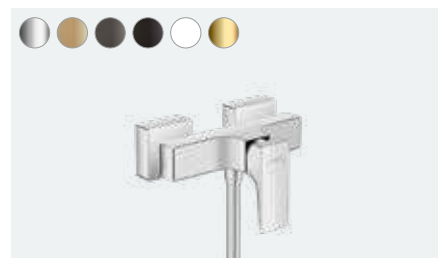

Metropol
Single lever shower mixer for exposed installation with lever handle
32560, -000, -140, -340, -670, -700, -990