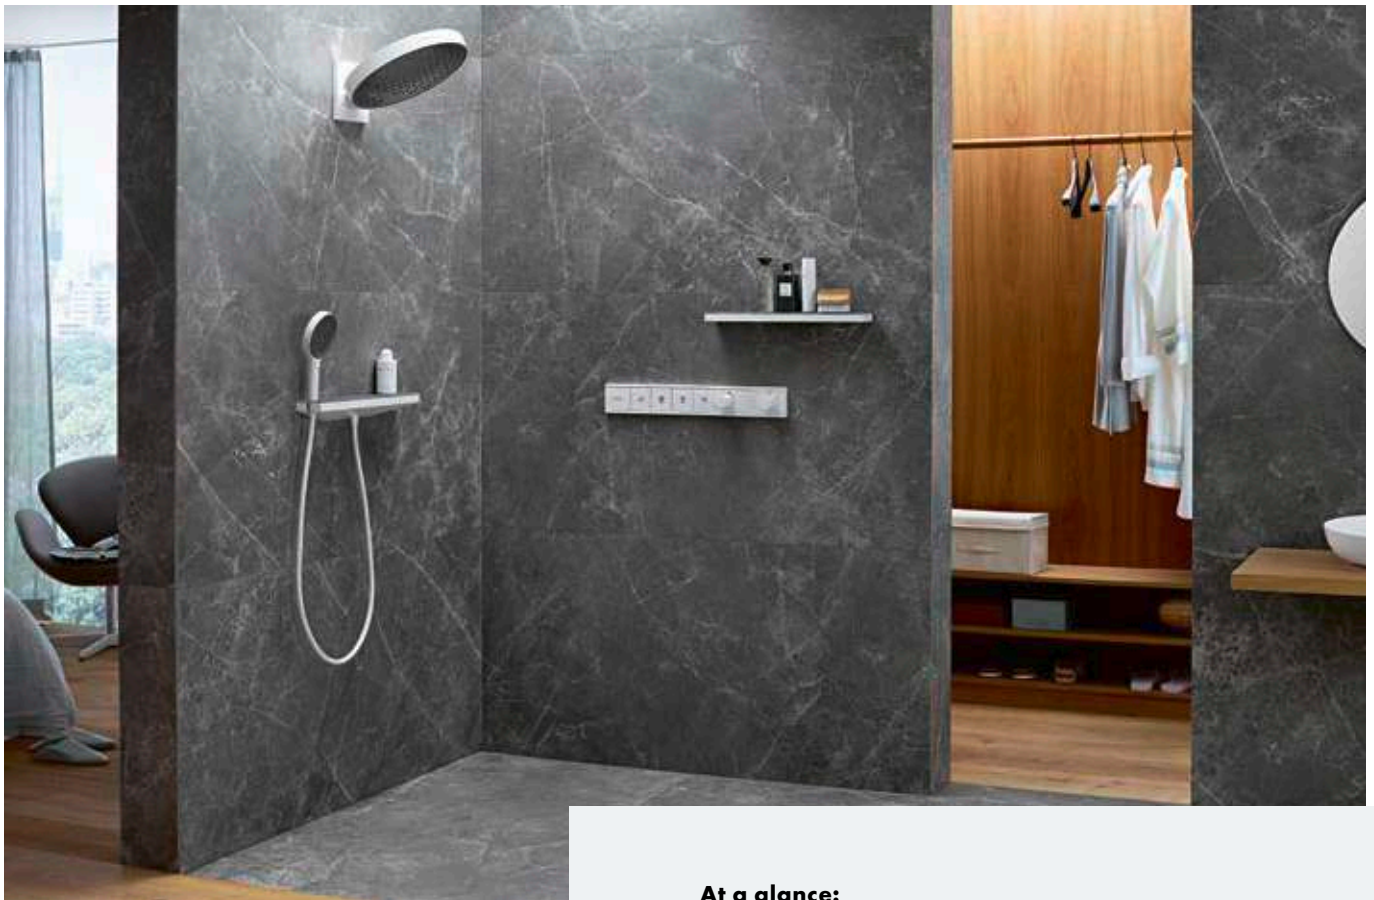

PowderRain: Six ultra-fine pinholes shape each individual water jet, dividing it into delicate micro-droplets and creating a velvety soft feeling on your skin.

Extra comfort at shoulder height

A new shoulder shower with an integrated shelf for a new, convenient shower experience. It can refresh you in the morning or relax you before going to bed, while also keeping your hair dry. The shelf also provides space for you to put your shower accessories.

Adjust it to your needs

Rainfinity can be adjusted to an incline between 10° and 30° thanks to the innovative wall connection, providing a shower position that keeps your hair and face dry if desired. Due to the angled positioning being achieved without a conventional shower arm, the Rainfinity overhead shower makes a real style statement in the modern bathroom.