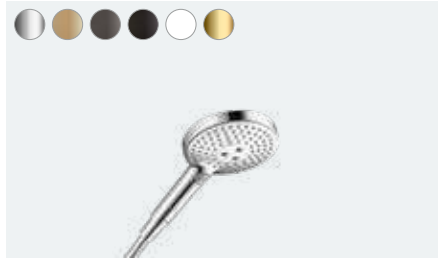

Raindance Select S

Hand shower 120 3jet PowderRain
26014, -000, -140, -340, -670, -700, -990 11 l/min