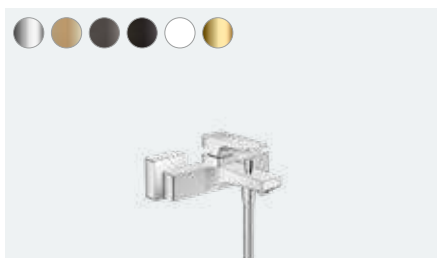

Single lever basin mixer 110 with lever handle and pop-up waste set
32506, -000

Single lever basin mixer for concealed installation wall-mounted with lever handle and spout 16.5 cm (not shown)
32525, -000