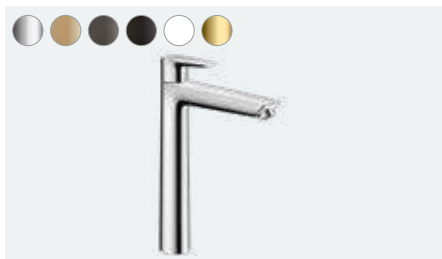

Talis E
Single lever basin mixer 240 for wash bowls with pop-up waste set
71716, -000, -140, -340, -670, -700, -990
Single lever basin mixer 240 without waste set
71717, -000, -140, -340, -670, -700, -990