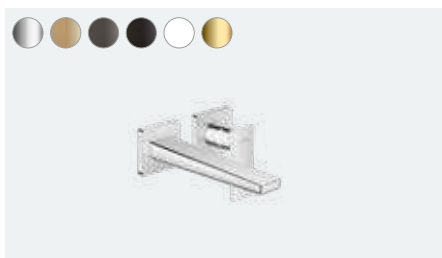

Metropol
Single lever basin mixer for concealed installation wall-mounted with lever handle and spout 22.5 cm
32526, -000, -140, -340, -670, -700, -990

Single lever basin mixer for concealed installation wall-mounted with lever handle and spout 16.5 cm (not shown)
32525, -000