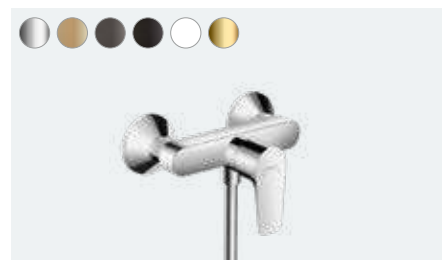

Talis E
Single lever shower mixer for exposed installation
71760, -000, -140, -340, -670, -700, -990