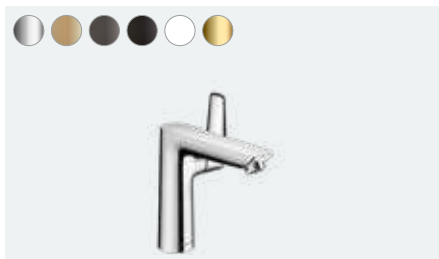

Talis E
Single lever basin mixer 150 with pop-up waste set
71754, -000, -140, -340, -670, -700, -990
Single lever basin mixer 150 without waste set
71755, -000