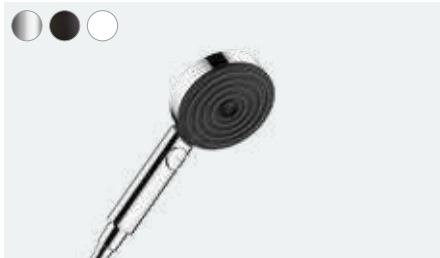

Pulsify Select S

Hand shower 105 3jet Relaxation
24110, -000, -670, -700 11.4 l/min
24111, -000, -670, -700 EcoSmart 8.2 l/min