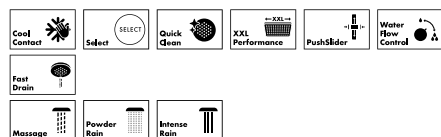

ShowerTablet Select

Bath thermostat 400 for exposed installation

24340, -000, -670, -700