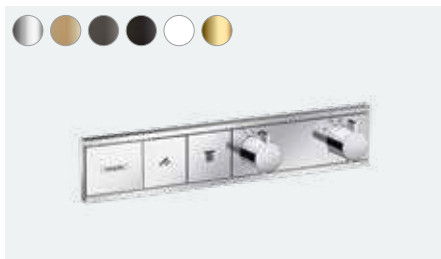

RainSelect

Switch to more comfort

Multiple awards

At a glance:

- Slim silhouette, integrating into the wall to save space
- With the help of the coloured FinishPlus surfaces, you can design your bathroom in your own style
- Durable buttons: permanently abrasion-resistance thanks to the back pressure
- With the innovative Select control you can easily regulate the water flow and switch between spray types
- Control the amount of water easily using a rotary control
- Easy cleaning thanks to the separate shut-off function