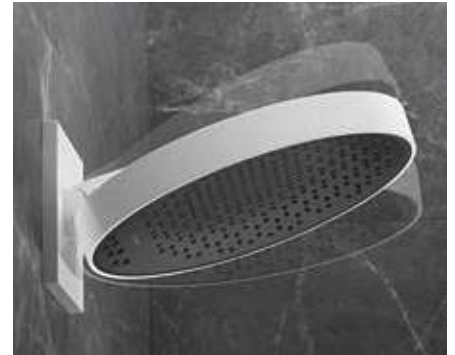

PowderRain: Six ultra-fine pinholes shape each individual water jet, dividing it into delicate micro-droplets and creating a velvety soft feeling on your skin.

Extra comfort at shoulder height

A new shoulder shower with an integrated shelf for a new, convenient shower experience. It can refresh you in the morning or relax you before going to bed, while also keeping your hair dry. The shelf also provides space for you to put your shower accessories.

Adjust it to your needs

Rainfinity can be adjusted to an incline between 10° and 30° thanks to the innovative wall connection, providing a shower position that keeps your hair and face dry if desired. Due to the angled positioning being achieved without a conventional shower arm, the Rainfinity overhead shower makes a real style statement in the modern bathroom.