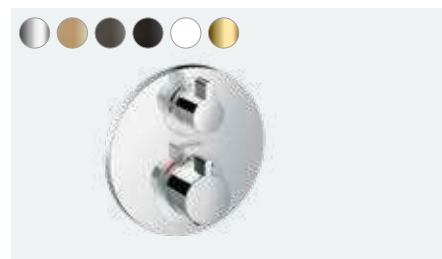

EcoStat S
Thermostat for concealed installation for 2 functions
15758, -000, -140, -340, -670, -700, -990