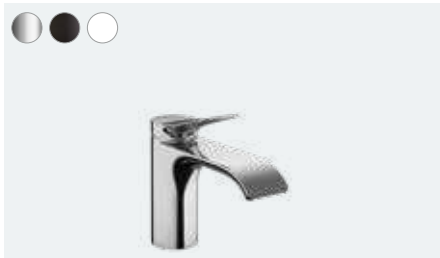

Vivenis
Pillar tap 80 with lever handle for cold water
or pre-adjusted water without waste set
75013, -000, -670, -700