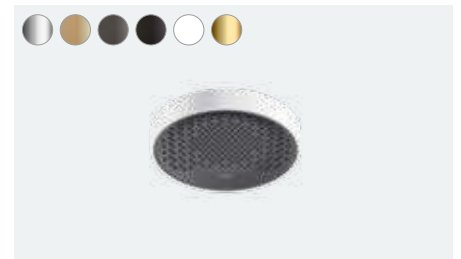

Rainfinity

Overhead shower 250 1jet
26228, -000, -140, -340, -670, -700, -990 16 l/min
Overhead shower 250 1jet EcoSmart
26229, -000, -140, -340, -670, -700, -990 EcoSmart 9 l/min

Ceiling connector S 10 cm (not shown)
27393, -000, -140, -340, -670, -700, -990

Ceiling connector S 30 cm (not shown)
27389, -000, -140, -340, -670, -700, -990

Shower arm E 39 cm with rectangular shaft (not shown)
27694, -000, -140, -340, -670, -700, -990