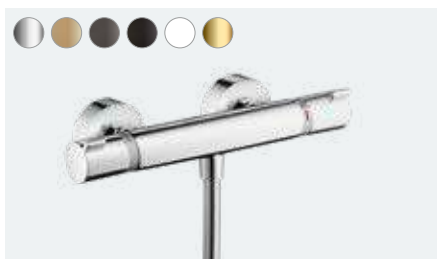

EcoStat
Shower thermostat Comfort for exposed installation
13116, -000, -140, -340, -670, -700, -990