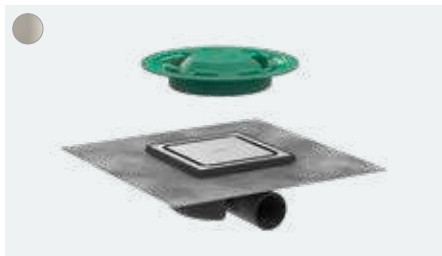

RainDrain Spot

Complete set point drain 150/150
56055, -800

Complete set point drain 150/150 tileable rear cover
(not shown)
56112, -800