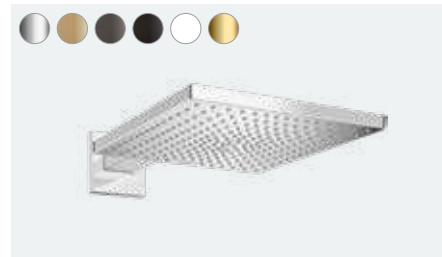

Raindance E

Overhead shower 300 1jet with shower arm
26238, -000, -140, -340, -670, -700, -990 17 l/min
26239, -000 EcoSmart 9 l/min

Overhead shower 300 1jet with ceiling connector (not shown)
26250, -000, -140, -340, -670, -700, -990 17 l/min
26251, -000 EcoSmart 9 l/min