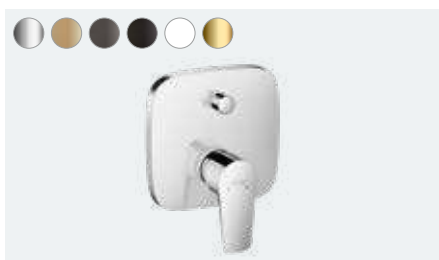

Talis E
 Single lever basin mixer for concealed installation wall-mounted with spout 22.5 cm
 # 71734, -000, -140, -340, -670, -700, -990
 Single lever basin mixer for concealed installation wall-mounted with spout 16.5 cm (not shown)
 # 71732, -000
 Basic set for single lever basin mixer for concealed installation wall-mounted (not shown)
 # 13622180