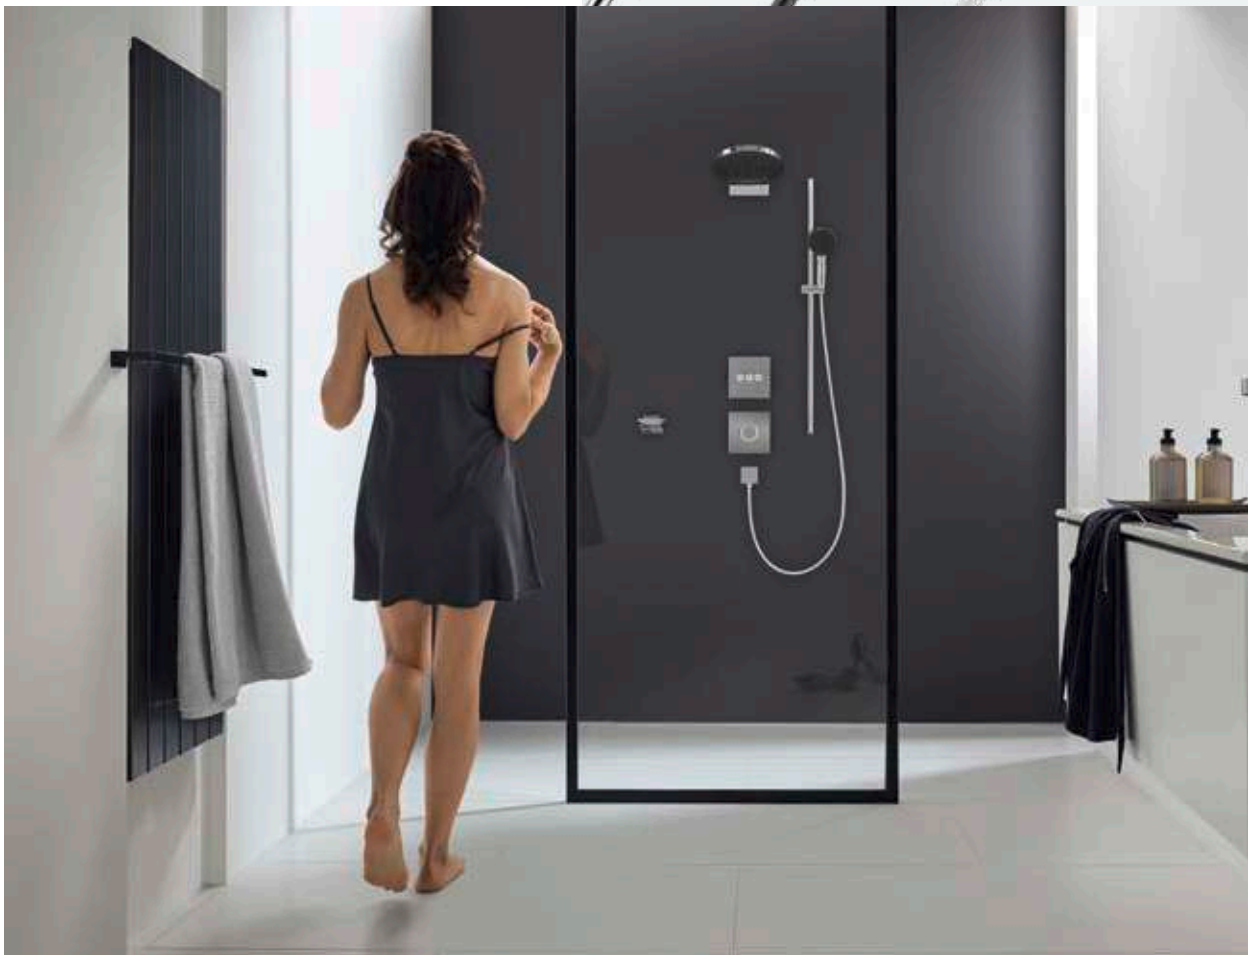

Thanks to our innovative Select technology, you can switch between spray types with the push of a button.

Customisation options makes this system as versatile as you

With Pulsify, your bathroom becomes a space you can fully unwind. Choose from three surface finishes of chrome, matt black or matt white, and design a look to suit your style. For products such as shower pipes, there are also options for surface or flush mounted installations.