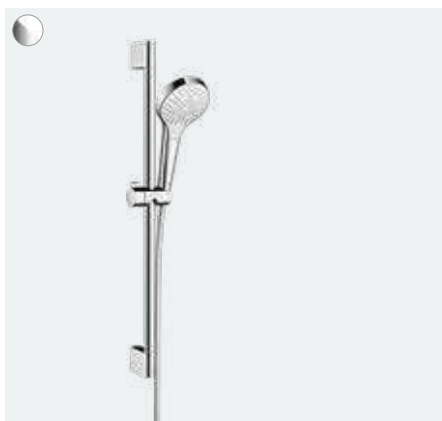

Croma Select S

Shower set 110 Multi with shower bar 65 cm
26560, -400 16 l/min
26561, -400 EcoSmart 9 l/min
Shower set 110 Multi with shower bar 90 cm (not shown)
26570, -400 16 l/min
26571, -400 EcoSmart 9 l/min