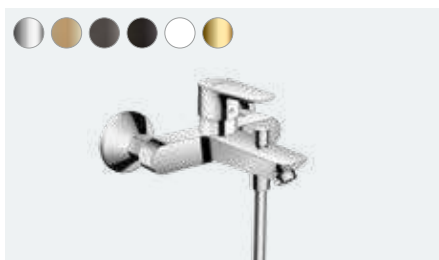

Talis E
Single lever bath mixer for exposed installation
71740, -000, -140, -340, -670, -700, -990