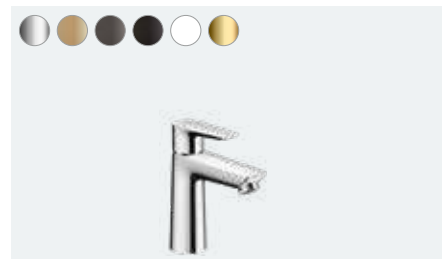

Talis E
Single lever basin mixer 110 with pop-up waste set
71710, -000, -140, -340, -670, -700, -990
Single lever basin mixer 110 with push-open waste set
71711, -000
Single lever basin mixer 110 without waste set
71712, -000, -140, -340, -670, -700, -990
Single lever basin mixer 110 CoolStart with pop-up waste set (not shown)
71713, -000, -140, -340, -670, -700, -990
Single lever basin mixer 110 CoolStart without waste set (not shown)
71714, -000, -140, -340, -670, -700, -990
Single lever basin mixer 110 LowFlow with pop-up waste set
71715, -000