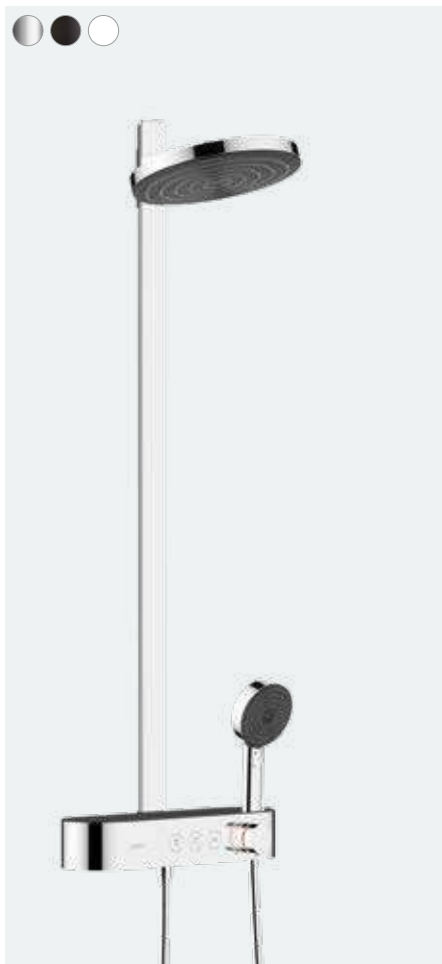

Pulsify S

Showerpipe 260 2jet with ShowerTablet Select 400

Height of the Showerpipe can be reduced

- Pulsify S overhead shower 260 2jet
- Pulsify S hand shower 105 3jet Relaxation
- ShowerTablet Select 400 thermostat