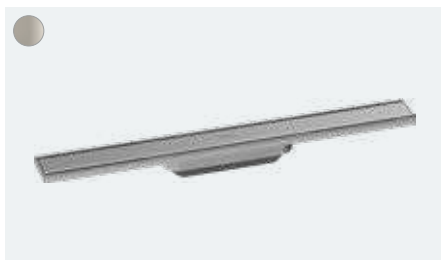

RainDrain Original

Finish set shower drain 600
56196, -800
Finish set shower drain 700 (not shown)
56197, -800
Finish set shower drain 800 (not shown)
56198, -800
Finish set shower drain 900 (not shown)
56199, -800
Finish set shower drain 1000 (not shown)
56200, -800
Finish set shower drain 1200 (not shown)
56201, -800

The uBox universal basic set is not included in the finish set – please order it from the required accessories