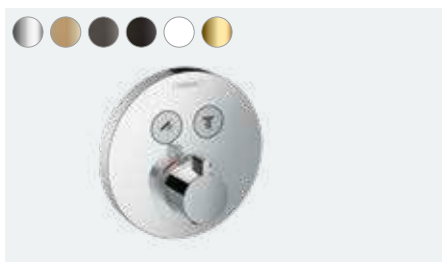

ShowerSelect S
Thermostat for concealed installation
for 2 functions
15743, -000, -140, -340, -670, -700, -990