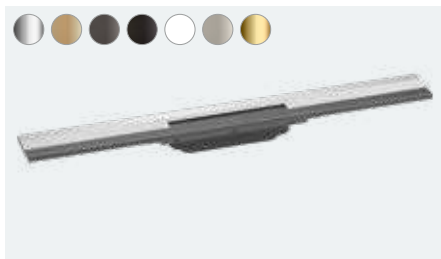

RainDrain Flex

Finish set shower drain 700 cuttable for wall mounting
56050, -000, -140, -340, -670, -700, -800, -990
Finish set shower drain 800 cuttable for wall mounting (not shown)
56051, -000, -140, -340, -670, -700, -800, -990
Finish set shower drain 900 cuttable for wall mounting (not shown)
56052, -000, -140, -340, -670, -700, -800, -990
Finish set shower drain 1000 cuttable for wall mounting (not shown)
56053, -000, -140, -340, -670, -700, -800, -990
Finish set shower drain 1200 cuttable for wall mounting (not shown)
56054, -000, -140, -340, -670, -700, -800, -990