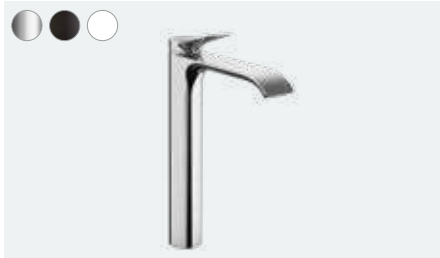

Vivenis
Single lever basin mixer 250 for wash bowls
with pop-up waste set
75040, -000, -670, -700
Single lever basin mixer 250 for wash bowls
without waste set
75042, -000, -670, -700