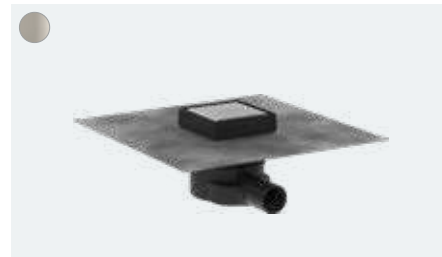

RainDrain Point

Complete set point drain 100/100 tileable rear cover
56247, -670, -800

Complete set point drain 150/150 tileable rear cover
(not shown)
56249, -670, -800