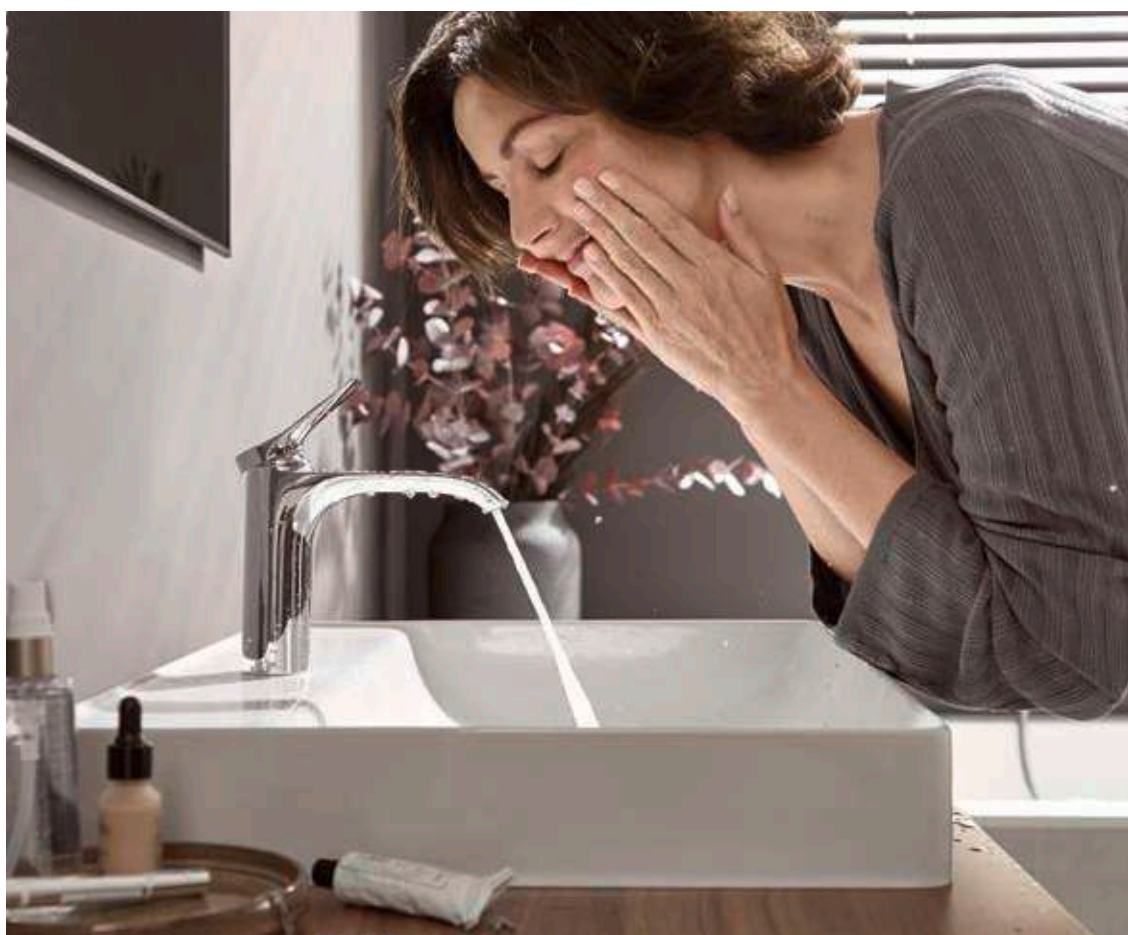

A velvety soft waterfall, right in your bathroom

Seeing a waterfall is an experience like no other, and our first instinct is always to hold out our hand to touch the tumbling water.

What if you could bring a little of that wonder into your own home, making even washing your hands a small moment of tranquility?

Vivenis creates this moment. It's so much more than just a tap. With its elegant design, it becomes a design feature in any bathroom. But the real magic doesn't start until the water flows. Our innovative AirPower technology enriches the water with air and transforms the flow into a velvety soft waterfall on your skin.

Vivenis with EcoSmart not only delivers moments of tranquility throughout your day, it also reduces water consumption.