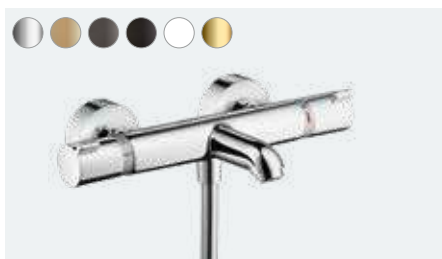

EcoStat
Bath thermostat Comfort for exposed installation
13114, -000, -140, -340, -670, -700, -990