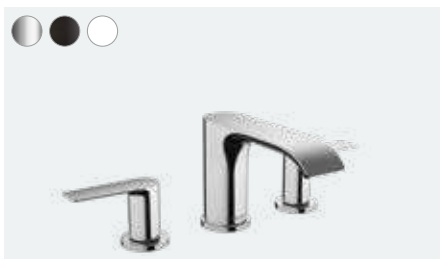

Vivenis
3-hole basin mixer 90
with pop-up waste set
75033, -000, -670, -700