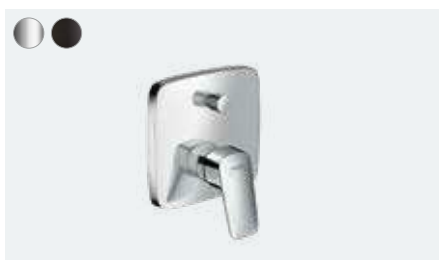

Logis
Single lever bath mixer for concealed installation for iBox universal
71405, -000, -670

Single lever bath mixer for concealed installation with integrated security combination according to EN1717 for iBox universal
71407, -000, -670

Basic set (not shown)
01800180