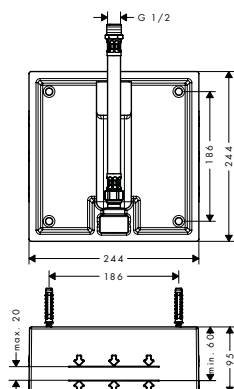

Raindance Basic set for overhead shower 260/260 1jet

- connection dimension: G 1/2

26471180

Optional parts:

- **Raindance** Overhead shower 260/260 1jet
- **Raindance** Overhead shower 260/260 1jet EcoSmart 9 l/min

Chrome

26472000

Chrome

26481000