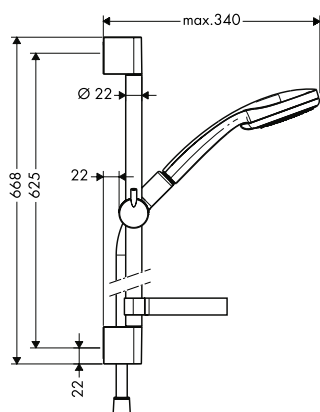

Croma 100 Shower set
Mono with shower bar 65 cm
and soap dish

finish Chrome **code no.** 27717000

- consists of: hand shower, shower bar, shower hose, slider, soap dish
- shower head size: 100 mm
- spray type: Rain
- 90° position adjustable hand shower holder, pivots left and right, up and down
- maximum flow rate at 3 bar: 16 l/min
- minimum flow pressure: 1 bar
- pivot connector prevent hose from tangling
- wall mounting: screw fastening
- wall supports of plastic
- shower bar diameter: 22 mm
- profile stand pipe: round

Consisting of:

- **Croma 100** Hand shower 1jet (# 28580000)
- **Unica** Shower bar C 65 cm with Isiflex shower hose 160 cm (# 27611000)
- **Casetta** Soap dish C (# 28678000)

Alternative sizes:

- **Croma 100** Shower set Mono with shower bar 90 cm and soap dish Chrome 27724000

Optional parts:

- Wall bar spacer Chrome 97450000