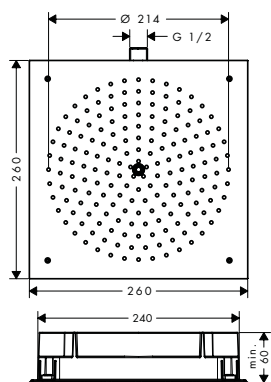

Overhead showers

Raindance 260 x 260 mm overhead shower for concealed installation

Raindance Overhead shower 260/260 1jet

- shower head size: 260 x 260 mm
- spray type: RainAir
- material spray disc: metal
- maximum flow rate at 3 bar: 15 l/min
- flow rate RainAir spray (at 3 bar): 15 l/min
- minimum flow pressure: 1,7 bar
- spray disc removable for cleaning
- installation: flush with the ceiling
- connection thread G 1/2
- connection dimension: DN15
- not included: basic set

finish

code no.

Chrome

26472000

Water saving EcoSmart version:

- **Raindance** Overhead shower 260/260 1jet EcoSmart 9 l/min

Chrome

26481000

Required parts:

- **Raindance** Basic set for overhead shower 260/260 1jet

26471180

Optional parts:

- **ShowerSelect** Thermostat for concealed installation for 2 functions

Chrome

15763000