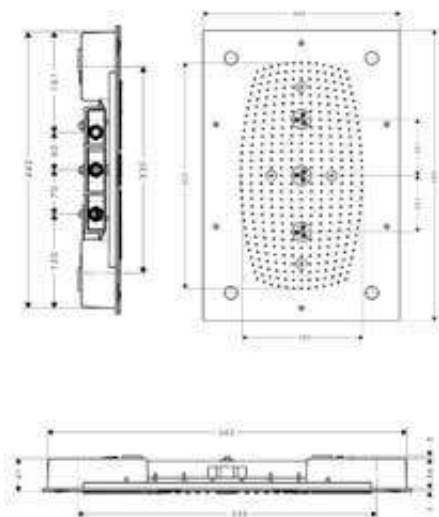

Raindance Rainmaker
Basic set for overhead shower
680/460 3jet

28414180

- connection dimension: G 1/2

Optional parts:

- **Raindance Rainmaker** Overhead shower 680/460 3jet with lighting
- **Raindance Rainmaker** Overhead shower 680/460 3jet without lighting

Chrome

28418000

Chrome

28417000