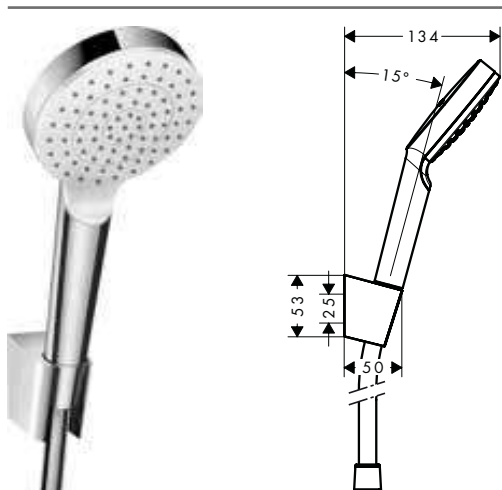

Crometta Shower holder set
1 jet with shower hose 125 cm

finish White/Chrome
code no. 26690400

- consists of: hand shower, shower holder, shower hose
- shower head size: 100 mm
- spray type: Rain
- maximum flow rate at 3 bar: 14 l/min
- minimum flow pressure: 1 bar
- pivot connector prevent hose from tangling
- Shower holder of plastic

Consisting of:

- **Crometta** Hand shower 1jet (# 26331400)
- Shower holder Porter S (# 28331000)
- **Isiflex** Shower hose 125 cm (# 28272000)

Alternative sizes:

- **Crometta** Shower holder set 1jet with shower hose 160 cm White/Chrome 26567400
- **Crometta** Shower holder set 1jet EcoSmart 9 l/min with shower hose 160 cm White/Chrome 26569400
- **Crometta** Shower holder set 1jet EcoSmart 9 l/min with shower hose 125 cm White/Chrome 26568400
- **Crometta** Shower holder set 1jet EcoSmart 9 l/min with shower hose 160 cm White/Chrome 26569400