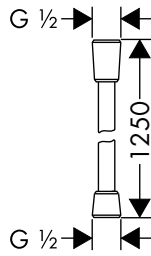

Alternative sizes:

- **Isiflex** Shower hose 160 cm with volume control

Chrome	28249000
--------	----------

Chrome	28248000
--------	----------

Comfortflex shower hoses

Comfortflex Shower hose
125 cm

- high-quality shower hose with metal effect
- with plastic coating, easy to clean
- shower hose length: 1.25 m
- pivot connector prevent hose from tangling
- kink-protected