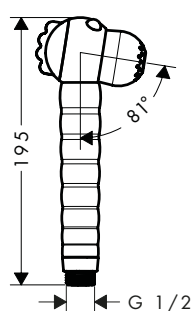

Optional parts:

- Quick-coupling set

Black

28346000

NEW