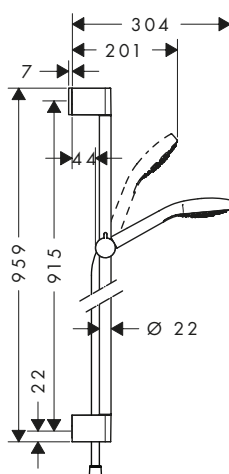

Croma Select S Shower set 1jet with shower bar 90 cm

White/Chrome

26574400

- consists of: hand shower, shower bar, shower hose, slider
- shower head size: 110 mm
- spray type: Rain
- hand shower holder inclination angle can be adjusted by 45°
- maximum flow rate at 3 bar: 16 l/min
- minimum flow pressure: 1 bar
- pivot connector prevent hose from tangling
- wall mounting: screw fastening
- wall supports of plastic
- shower bar diameter: 22 mm
- profile stand pipe: round

Consisting of:

- **Croma S** Hand shower 1jet (# 26804400)
- **Unica** Shower bar Cromo 90 cm with Isiflex shower hose 160 cm (# 26504000)

Alternative sizes:

- **Croma Select S** Shower set 1jet with shower bar 65 cm White/Chrome 26564400

Water saving EcoSmart version:

- **Croma Select S** Shower set 1jet EcoSmart 9 l/min with shower bar 90 cm White/Chrome 26575400

Optional parts:

- Wall bar spacer Chrome 97450000