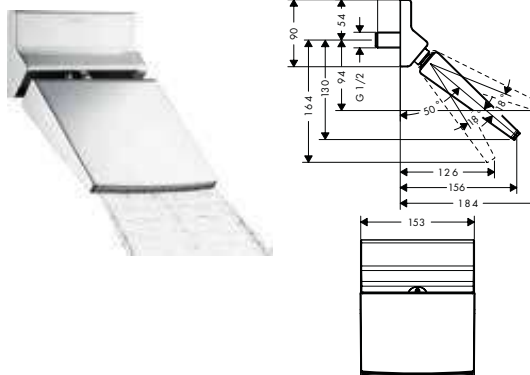

Optional parts:

· **ShowerSelect** Thermostat for concealed installation for 1 function Chrome 15762000