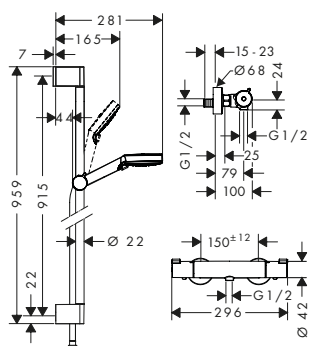

finish

code no.

Croma 100 Shower system for exposed installation Multi with Ecostat Comfort thermostat and shower bar 90 cm

Chrome

27085000

- consists of: hand shower, shower thermostat, shower bar, slider, soap dish, shower hose
- spray type overhead shower: Rain, MonoRain, Massage spray
- spray type adjustment by turning spray disc
- maximum flow rate at 3 bar: 17 l/ min
- minimum flow pressure: 1 bar
- profile stand pipe: round
- shower bar diameter: 22 mm
- pivot connector prevent hose from tangling
- 90° position adjustable hand shower holder, pivots left and right, up and down

Consisting of:

- **Ecostat** Shower thermostat Comfort for exposed installation (# 13116000)
- **Croma 100** Hand shower Multi (# 28536000)
- **Unica** Shower bar C 90 cm with Isiflex shower hose 160 cm (# 27610000)
- **Casetta** Soap dish C (# 28678000)

Alternative sizes:

- **Croma 100** Shower system for exposed installation Multi with Ecostat Comfort thermostat and shower bar 65 cm

Chrome

27086000

Optional parts:

- Wall bar spacer

Chrome

97450000

Crometta shower sets with thermostatic mixer for exposed installation

Crometta Shower system for exposed installation Vario with Ecostat 1001 CL thermostat and shower bar 90 cm

White/Chrome

27813400

- consists of: hand shower, shower thermostat, shower bar, slider, shower hose
- spray type overhead shower: Rain, IntenseRain
- spray type adjustment by turning spray disc
- maximum flow rate at 3 bar: 14 l/ min
- minimum flow pressure: 1 bar
- profile stand pipe: round
- shower bar diameter: 22 mm
- pivot connector prevent hose from tangling
- 90° position adjustable hand shower holder, pivots left and right, up and down

Consisting of: