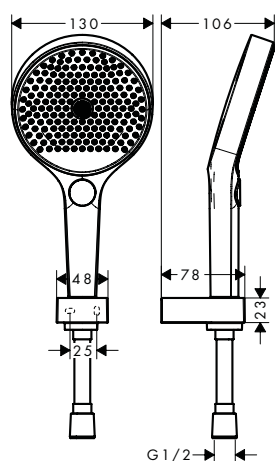

Rainfinity shower holder sets

finish

code no.

Rainfinity Shower holder set

130 3jet with shower hose
125 cm

Chrome
Matt White

26852000
26852700

- consists of: hand shower, shower holder, shower hose
- shower head size: 130 mm
- spray type: PowderRain, Intense PowderRain, MonoRain
- convenient diversion via Select button
- maximum flow rate at 3 bar: 14 l/min
- minimum flow pressure: 1 bar
- pivot connector prevent hose from tangling
- wall mounting: screw fastening
- wall supports of metal

Consisting of:

- **Rainfinity** Hand shower 130 3jet (# 26864XXX)
- **Isiflex** Shower hose 125 cm (# 28272XXX)
- Shower holder Porter E (# 28387XXX)

Alternative sizes:

- **Rainfinity** Shower holder set 130 3jet with shower hose 160 cm

Chrome
Matt White

26851000
26851700