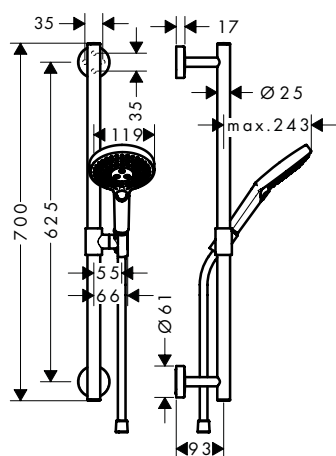

Optional parts:

- **Unica** Grab handle Comfort with shelf and shower holder White/Chrome 26328400
- **Unica** Foot support Comfort Chrome 26329000

Pulsify Select S shower sets

finish **code no.**

NEW

Pulsify Select S Shower set
105 3jet Relaxation with shower bar 65 cm