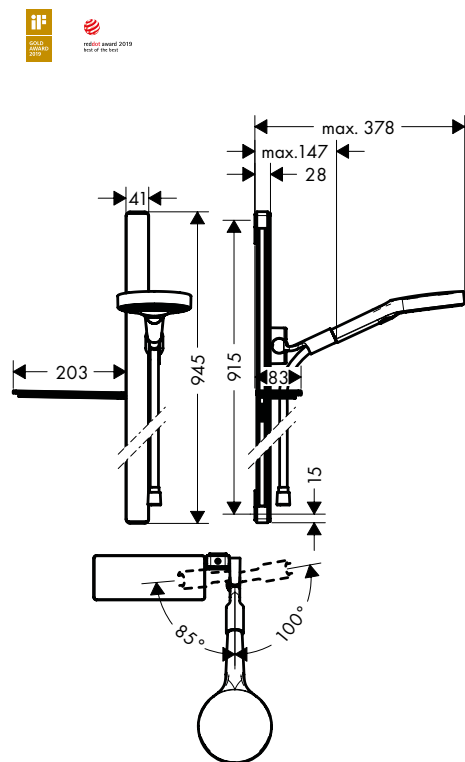

Water saving EcoSmart version:

- **Rainfinity** Shower set 130 3jet EcoSmart Chrome with shower bar 90 cm and soap dish

27672000

red dot award 2019
best of the best