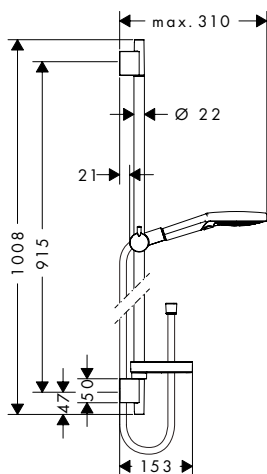

finish code no.

Raindance Select S Shower set 120 3jet with shower bar 90 cm and soap dish

- consists of: hand shower, shower bar, shower hose, slider, soap dish
- shower head size: 125 mm
- spray type: Rain, RainAir, Whirl
- convenient diversion via Select button
- 90° position adjustable hand shower holder, pivots left and right, up and down
- maximum flow rate at 3 bar: 15 l/min
- minimum flow pressure: 1 bar
- pivot connector prevent hose from tangling
- wall mounting: screw fastening
- wall supports of plastic
- shower bar diameter: 22 mm
- profile stand pipe: round

Chrome 26631000
White/Chrome 26631400

Consisting of:

- **Raindance Select S** Hand shower 120 3jet (# 26530XXX)
- **Unica** Shower bar S Puro 90 cm with Isiflex shower hose 160 cm (# 28631000)
- **Casetta** Soap dish S Puro (# 28679000)

Alternative sizes:

- **Raindance Select S** Shower set 120 3jet with shower bar 65 cm and soap dish Chrome 26630000
  White/Chrome 26630400

Water saving EcoSmart version:

- **Raindance Select S** Shower set 120 3jet EcoSmart 9 l/min with shower bar 90 cm and soap dish Chrome 26633000

Optional parts:

- Wall bar spacer Chrome 97450000