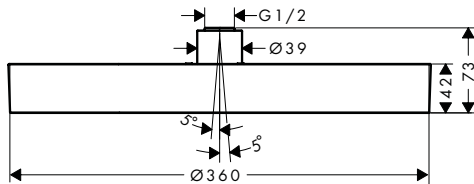

Rainfinity Overhead shower
360 1jet

- shower head size: 360 mm
- spray type: PowderRain
- ball-joint: overhead shower angle (2 x 5°) adjustable
- frame: metal
- material spray disc: aluminium
- spray disc surface: graphite
- maximum flow rate at 3 bar: 20,3 l/min
- flow rate PowderRain spray (at 3 bar): 20,3 l/min
- overhead shower removable for cleaning
- installation: ceiling or wall
- connection thread G 1/2
- connection dimension: DN15

finish **code no.**

Chrome	26231000
Brushed Bronze	26231140
Brushed Black	26231340
Chrome	
Matt Black	26231670
Matt White	26231700
Polished Gold Optic	26231990

Required parts (choose one)

- Shower arm square 39 cm

Chrome	27694000
Brushed Bronze	27694140
Brushed Black	27694340

- Ceiling connector S 10 cm

Chrome	
Matt Black	27694670
Matt White	27694700
Polished Gold Optic	27694990
Chrome	27393000
Brushed Bronze	27393140
Brushed Black	27393340

- Ceiling connector S 30 cm

Chrome	
Matt Black	27393670
Matt White	27393700
Polished Gold Optic	27393990
Chrome	27389000
Brushed Bronze	27389140
Brushed Black	27389340
Chrome	
Matt Black	27389670
Matt White	27389700
Polished Gold Optic	27389990

Alternative sizes:

- **Rainfinity** Overhead shower 250 1jet

Chrome	26228000
Brushed Bronze	26228140
Brushed Black	26228340
Chrome	
Matt Black	26228670
Matt White	26228700
Polished Gold Optic	26228990