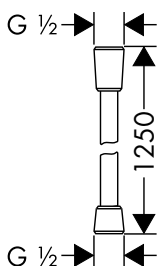

Isiflex shower hoses

Isiflex Shower hose 125 cm

- high-quality shower hose
- with plastic coating, easy to clean
- shower hose length: 1.25 m
- pivot connector prevent hose from tangling
- kink-protected

Alternative sizes:

- **Isiflex** Shower hose 160 cm

Chrome	28272000
Brushed Bronze	28272140
Brushed Black	28272340
Chrome	
White	28272450
Matt Black	28272670
Matt White	28272700
Polished Gold Optic	28272990

Chrome	28276000
Brushed Bronze	28276140
Brushed Black	28276340
Chrome	
White	28276450
Matt Black	28276670
Matt White	28276700
Polished Gold Optic	28276990
Chrome	28274000