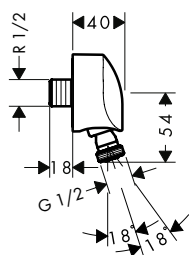

Modern style Fixfit wall outlets

FixFit Wall outlet E
with non-return valve
and pivot joint

- shower hose connection with ball joint
- plastic connection angle with metal ball joint
- non-return valve

finish Chrome
code no. 27505000