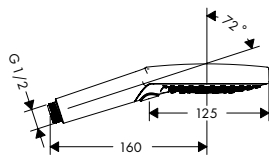

Raindance Select S Hand shower 120 3jet

- shower head size: 125 mm
- spray type: Rain, RainAir, Whirl
- convenient diversion via Select button
- easy cleanable plastic spray disc
- maximum flow rate at 3 bar: 15 l/ min
- minimum flow pressure: 1,4 bar
- with internal water conduction
- rinseable screen seal
- connection thread G 1/2
- connection dimension: DN15
- suitable for continuous flow water heaters

finish **code no.**

Chrome	26530000
Brushed Bronze	26530140
Brushed Black	26530340
Chrome	
White/Chrome	26530400
Matt Black	26530670
Matt White	26530700
Polished Gold Optic	26530990