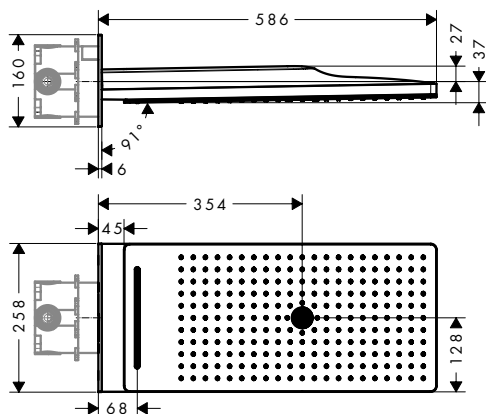

Rainmaker Select

Rainmaker Select Overhead shower 580 3jet

finish

code no.

White/Chrome
Black/Chrome

24001400
24001600

- consists of: overhead shower, wall connector
- shower head size: 586 x 258 mm
- spray type: Rain, RainFlow, MonoRain
- material spray disc: plexiglas
- easy cleanable spray disc in glass optics
- maximum flow rate at 3 bar: 20 l/min
- flow rate Rain spray (at 3 bar): 17 l/min
- flow rate RainFlow spray (at 3 bar): 17 l/min
- flow rate Mono spray (at 3 bar): 20 l/min
- minimum flow pressure: 1,7 bar
- the 3 spray zones must be controlled via 3 valves or a diverter valve with 3 outlets
- spray disc removable for cleaning
- installation: wall-mounted - for installation on iBox
- connection dimension: DN15/DN20
- not included: basic set

Water saving EcoSmart version:

- **Rainmaker Select** Overhead shower 580 3jet EcoSmart 9 l/min

White/Chrome

24011400

Required parts:

- Basic set iBox universal

01800180

Optional parts:

- **ShowerSelect Glass** Valve for concealed installation for 3 functions
- **ShowerSelect Glass** Thermostat HighFlow for concealed installation for 1 function and additional outlet

White/Chrome

15736400

White/Chrome

15735400