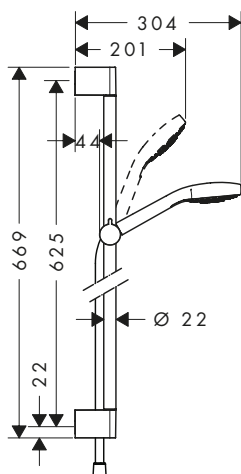

Croma Select S Shower set
1 jet with shower bar 65 cm

finish code no.
White/Chrome 26564400

- consists of: hand shower, shower bar, shower hose, slider
- shower head size: 110 mm
- spray type: Rain
- hand shower holder inclination angle can be adjusted by 45°
- maximum flow rate at 3 bar: 16 l/min
- minimum flow pressure: 1 bar
- pivot connector prevent hose from tangling
- wall mounting: screw fastening
- wall supports of plastic
- shower bar diameter: 22 mm
- profile stand pipe: round

Consisting of:

- **Croma S** Hand shower 1 jet (# 26804400)
- **Unica** Shower bar Cromo 65 cm with Isiflex shower hose 160 cm (# 26503000)

Alternative sizes:

- **Croma Select S** Shower set 1 jet with shower bar 90 cm White/Chrome 26574400

Water saving EcoSmart version:

- **Croma Select S** Shower set 1 jet EcoSmart 9 l/min with shower bar 65 cm White/Chrome 26565400

Optional parts:

- Wall bar spacer Chrome 97450000