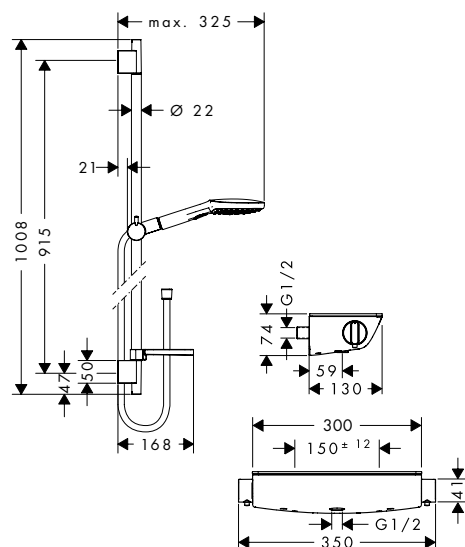

Optional parts:

- S-connections adaptor G 3/4 for renovation

Chrome

02026000