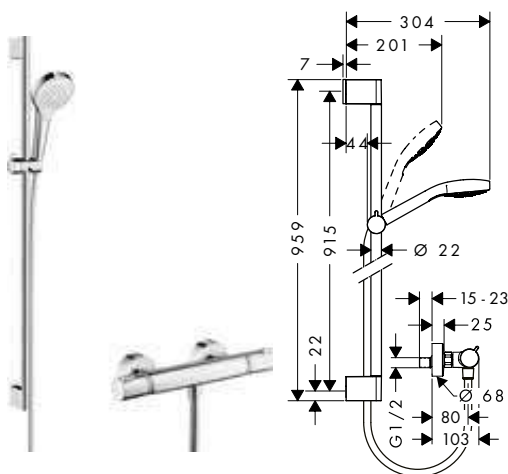

Croma Select S shower sets with thermostatic mixer for exposed installation

finish

code no.

Croma Select S Shower system for exposed installation Vario with Ecostat Comfort thermostat and shower bar 90 cm

White/Chrome

27014400

- consists of: hand shower, shower thermostat, shower bar, slider, shower hose
- shower head size: 110 mm
- convenient diversion via Select button
- spray type hand shower: Rain, IntenseRain, TurboRain
- maximum flow rate at 3 bar: 15 l/min
- minimum flow pressure: 1 bar
- profile stand pipe: round
- shower bar diameter: 22 mm
- pivot connector prevent hose from tangling
- hand shower holder inclination angle can be adjusted by 45°

Consisting of:

- **Croma Select S** Hand shower Vario (# 26802400)
- **Unica** Shower bar Croma 90 cm with Isiflex shower hose 160 cm (# 26504000)
- **Ecostat** Shower thermostat Comfort for exposed installation (# 13116000)

Alternative sizes:

- **Croma Select S** Shower system for exposed installation Vario with Ecostat Comfort thermostat and shower bar 65 cm

White/Chrome

27013400