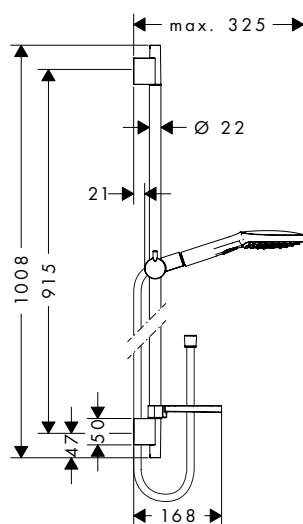

Raindance Select E Shower set 120 3jet with shower bar 90 cm and soap dish

Chrome

26621000

White/Chrome

26621400

- consists of: hand shower, shower bar, shower hose, slider, soap dish
- shower head size: 120 mm
- spray type: RainAir, Rain, Whirl
- convenient diversion via Select button
- 90° position adjustable hand shower holder, pivots left and right, up and down
- maximum flow rate at 3 bar: 14,4 l/min
- minimum flow pressure: 1 bar
- pivot connector prevent hose from tangling
- wall mounting: screw fastening
- wall supports of plastic
- shower bar diameter: 22 mm
- profile stand pipe: round

Consisting of:

- **Raindance Select E** Hand shower 120 3jet (# 26520XXX)
- **Unica** Shower bar S Puro 90 cm with Isiflex shower hose 160 cm (# 28631000)
- **Casetta** Soap dish E (# 26519000)

Alternative sizes:

- **Raindance Select E** Shower set 120 3jet with shower bar 65 cm and soap dish Chrome 26620000
- White/Chrome 26620400

Water saving EcoSmart version:

- **Raindance Select E** Shower set 120 3jet EcoSmart 9 l/min with shower bar 90 cm and soap dish Chrome 26623000
- White/Chrome 26623400

Optional parts:

- Wall bar spacer Chrome 97450000

Measurements within scale drawings are in mm.