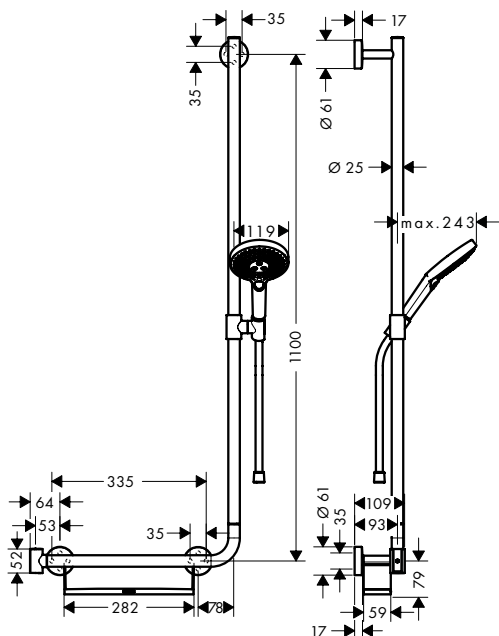

finish

code no.

Raindance Select S Shower set 120 3jet with shower bar 110 cm right

Chrome

26326000

- consists of: hand shower, shower bar, storage basket, shower hose, slider
- shower head size: 125 mm
- spray type: RainAir, Rain, Whirl
- convenient diversion via Select button
- shelf made of plastic, finish white
- shelf can be removed for cleaning
- 90° position adjustable hand shower holder, pivots left and right, up and down
- maximum flow rate at 3 bar: 15 l/min
- minimum flow pressure: 1 bar
- pivot connector prevent hose from tangling
- wall mounting: screw fastening
- wall supports of metal
- wallbar could be also used as grab bar - load capacity of 200 kg
- stand pipe length: 1100 mm
- shower bar diameter: 25 mm
- profile stand pipe: round
- shower holder can be removed
- metal hand shower holder

Consisting of:

- **Unica** Shower bar Comfort 110 cm right (# 26404400)
- **Raindance Select S** Hand shower 120 3jet (# 26530000)
- **Isiflex** Shower hose 160 cm (# 28276000)

Alternative sizes:

- **Raindance Select S** Shower set 120 3jet with shower bar 110 cm left

Chrome

26324000

Optional parts:

- **Unica** Foot support Comfort

Chrome

26329000