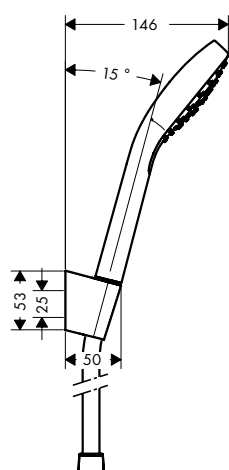

Croma Select S Shower holder set 1jet with shower hose
125 cm

White/Chrome

26420400

- consists of: hand shower, shower holder, shower hose
- shower head size: 110 mm
- spray type: Rain
- maximum flow rate at 3 bar: 16 l/min
- minimum flow pressure: 1 bar
- pivot connector prevent hose from tangling
- Shower holder of plastic

Consisting of:

- **Croma S** Hand shower 1jet (# 26804400)
- Shower holder Porter S (# 28331000)
- **Isiflex** Shower hose 125 cm (# 28272000)

Alternative sizes:

- **Croma Select S** Shower holder set 1jet with shower hose 160 cm

White/Chrome

26410400