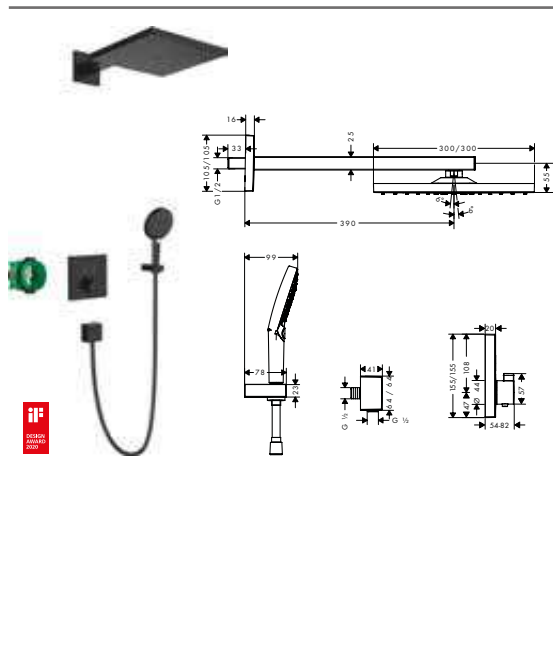

finish

code no.

Raindance E Shower system
for concealed installation
with ShowerSelect thermostat

Matt Black

27939670

- consists of: overhead shower, hand shower, shower thermostat, shower arm, shower holder, wall outlet, shower hose, basic set

Consisting of:

- **Raindance E** Overhead shower 300 1jet with shower arm (# 26238670)
- **Raindance Select S** Hand shower 120 3jet (# 26530670)
- **ShowerSelect** Thermostat for concealed installation for 2 functions (# 15763670)
- Shower holder Porter E (# 28387670)
- **FixFit** Wall outlet Square with non-return valve (# 26455670)
- **Isiflex** Shower hose 125 cm (# 28272670)
- Basic set iBox universal (# 01800180)