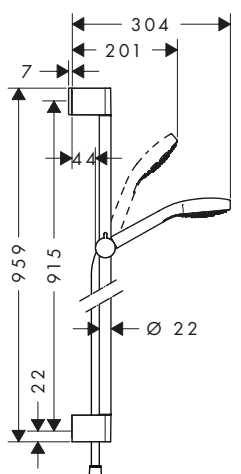

Croma Select S Shower set Vario with shower bar 90 cm

White/Chrome 26572400

- consists of: hand shower, shower bar, shower hose, slider
- shower head size: 110 mm
- spray type: Rain, TurboRain, IntenseRain
- convenient diversion via Select button
- hand shower holder inclination angle can be adjusted by 45°
- maximum flow rate at 3 bar: 14,7 l/min
- minimum flow pressure: 1 bar
- pivot connector prevent hose from tangling
- wall mounting: screw fastening
- wall supports of plastic
- shower bar diameter: 22 mm
- profile stand pipe: round

Consisting of:

- **Croma Select S** Hand shower Vario (# 26802400)
- **Unica** Shower bar Croma 90 cm with Isiflex shower hose 160 cm (# 26504000)

Alternative sizes:

- **Croma Select S** Shower set Vario with shower bar 65 cm White/Chrome 26562400

Water saving EcoSmart version:

- **Croma Select S** Shower set Vario EcoSmart 9 l/min with shower bar 90 cm White/Chrome 26573400

Optional parts:

- Wall bar spacer Chrome 97450000