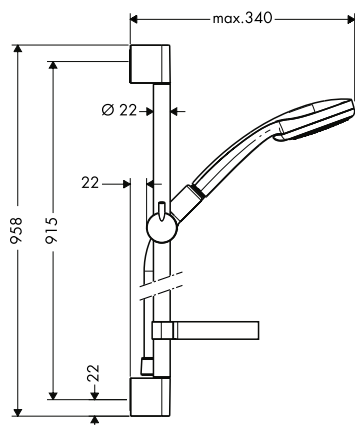

Croma 100 Shower set Vario with shower bar 90 cm and soap dish

Chrome

27771000

- consists of: hand shower, shower bar, shower hose, slider, soap dish
- shower head size: 100 mm
- spray type: Rain, Shampoo spray, normal spray, Massage spray
- spray type adjustment by turning spray disc
- 90° position adjustable hand shower holder, pivots left and right, up and down
- maximum flow rate at 3 bar: 18 l/min
- minimum flow pressure: 1 bar
- pivot connector prevent hose from tangling
- wall mounting: screw fastening
- wall supports of plastic
- shower bar diameter: 22 mm
- profile stand pipe: round

Consisting of:

- **Croma 100** Hand shower Vario (# 28535000)
- **Unica** Shower bar C 90 cm with Isiflex shower hose 160 cm (# 27610000)
- **Casetta** Soap dish C (# 28678000)

Alternative sizes:

- **Croma 100** Shower set Vario with shower bar 65 cm and soap dish

Chrome

27772000

Water saving EcoSmart version:

- **Croma 100** Shower set Vario EcoSmart 9 l/min with shower bar 90 cm and soap dish

Chrome

27653000

Optional parts:

- Wall bar spacer

Chrome

97450000