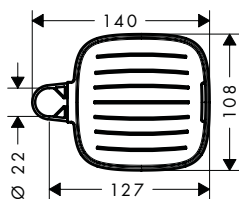

Casetta Soap dish E

Chrome 26519000

- with mounting material
- for shower bars with Ø 18 / 22 / 25 mm