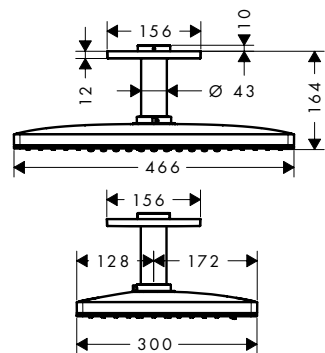

Rainmaker Select Overhead shower 460 3jet with ceiling connector

finish	code no.
White/Chrome	24006400
Black/Chrome	24006600

- consists of: overhead shower, ceiling connector, escutcheon
- shower head size: 466 x 300 mm
- spray type: Rain, RainStream, MonoRain
- ball-joint: overhead shower angle adjustable
- material spray disc: plexiglas
- easy cleanable spray disc in glass optics
- brass ceiling connector
- ceiling connection length: 100 mm
- maximum flow rate at 3 bar: 23 l/min
- flow rate Rain spray (at 3 bar): 17 l/min
- flow rate RainStream spray (at 3 bar): 22 l/min
- flow rate Mono spray (at 3 bar): 23 l/min
- minimum flow pressure: 1,5 bar
- the 3 spray zones must be controlled via 3 valves or a diverter valve with 3 outlets
- spray disc removable for cleaning
- overhead shower removable for cleaning
- installation: ceiling
- connection dimension: DN15
- not included: basic set

Water saving EcoSmart version:

- **Rainmaker Select** Overhead shower 460 3jet EcoSmart 9 l/min with ceiling connector

White/Chrome	24016400

Required parts:

- **Rainmaker Select** Basic set for overhead shower with ceiling connector

24010180

Optional parts:

- **ShowerSelect Glass** Valve for concealed installation for 3 functions
- **ShowerSelect Glass** Thermostat HighFlow for concealed installation for 1 function and additional outlet

White/Chrome	15736400
White/Chrome	15735400