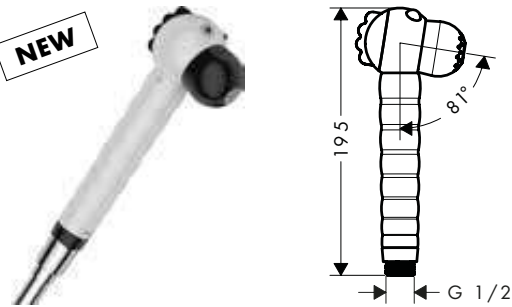

Jocolino Children hand shower zebra 2jet

28787640

- spray type: Rain, MonoRain
- switch spray type by turning the shower head
- maximum flow rate at 3 bar: 11 l/min
- flow rate Mono spray (at 3 bar): 9,1 l/min
- flow rate Rain spray (at 3 bar): 11 l/min
- ergonomic handle perfect for smaller hands
- googly eyes that interact with the kid
- limescale residues on the jets are removed by the rotation when changing spray modes
- with internal water conduction
- rinseable screen seal
- connection thread G 1/2

Optional parts:

- Quick-coupling set Black 28346000