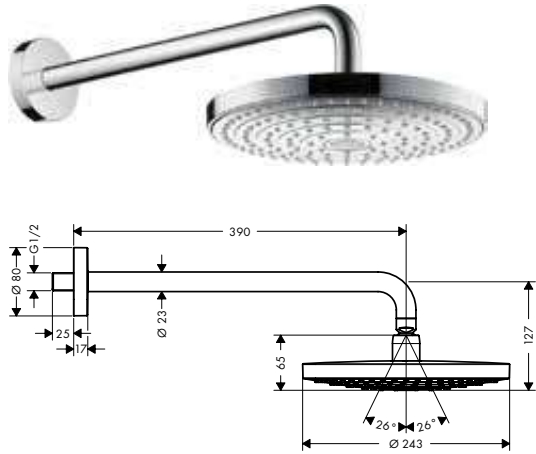

finish

code no.

Raindance Select S Overhead shower 240 2jet with shower arm

Chrome 26466000
White/Chrome 26466400