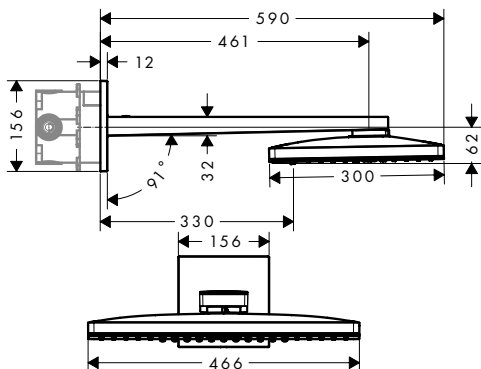

finish

code no.

Rainmaker Select Overhead shower 460 3jet with shower arm

White/Chrome
Black/Chrome

24007400
24007600

arm

- consists of: overhead shower, shower arm, escutcheon
- shower head size: 466 x 300 mm
- spray type: Rain, RainStream, MonoRain
- material spray disc: plexiglas
- easy cleanable spray disc in glass optics
- shower arm length 461 mm
- maximum flow rate at 3 bar: 18 l/min
- flow rate Rain spray (at 3 bar): 18 l/min
- flow rate RainStream spray (at 3 bar): 15 l/min
- flow rate Mono spray (at 3 bar): 18 l/min
- minimum flow pressure: 1,5 bar
- the 3 spray zones must be controlled via 3 valves or a diverter valve with 3 outlets
- spray disc removable for cleaning
- overhead shower removable for cleaning
- installation: wall-mounted - for installation on iBox
- connection dimension: DN15
- not included: basic set

Water saving EcoSmart version:

- **Rainmaker Select** Overhead shower 460 3jet EcoSmart 9 l/min with shower arm

White/Chrome

24017400

Required parts:

- Basic set iBox universal

01800180

Optional parts:

- **ShowerSelect Glass** Valve for concealed installation for 3 functions
- **ShowerSelect Glass** Thermostat HighFlow for concealed installation for 1 function and additional outlet

White/Chrome

15736400

White/Chrome

15735400