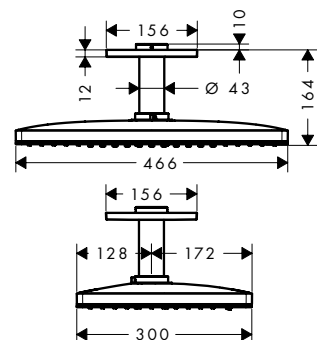

Rainmaker Select Overhead shower 460 2jet with ceiling connector

finish
White/Chrome
Black/Chrome

code no.
24004400
24004600

- consists of: overhead shower, ceiling connector, escutcheon
- shower head size: 466 x 300 mm
- spray type: Rain, RainStream
- material spray disc: plexiglas
- easy cleanable spray disc in glass optics
- brass ceiling connector
- ceiling connection length: 100 mm
- maximum flow rate at 3 bar: 21 l/min
- flow rate Rain spray (at 3 bar): 21 l/min
- flow rate RainStream spray (at 3 bar): 18 l/min
- minimum flow pressure: 1,5 bar
- the 2 spray zones must be controlled via 2 valves or a diverter valve with 2 outlets
- spray disc removable for cleaning
- overhead shower removable for cleaning
- installation: ceiling
- connection dimension: DN15
- not included: basic set

Water saving EcoSmart version:

- **Rainmaker Select** Overhead shower 460 2jet EcoSmart 9 l/min with ceiling connector

White/Chrome 24014400

Required parts:

- **Rainmaker Select** Basic set for overhead shower with ceiling connector

24010180

Optional parts:

- **ShowerSelect Glass** Valve for concealed installation for 3 functions
- **ShowerSelect Glass** Thermostat HighFlow for concealed installation

White/Chrome 15736400

White/Chrome 15734400