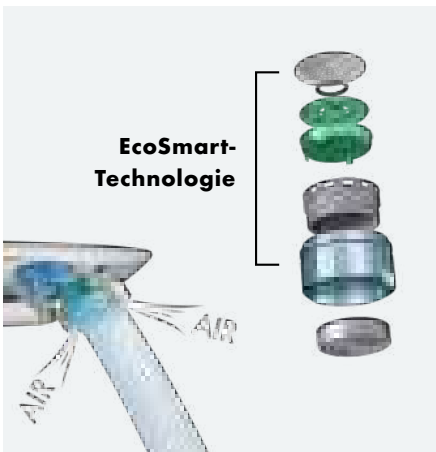

Thanks to EcoSmart technology's aeration, our basin taps consume just 5 l/min of water. This saves warm water and energy. All of our basin taps have achieved level A in the home sector: EcoSmart tech- the best possible result.