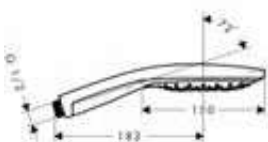

Raindance Select S

Raindance Select S Hand shower 150 3jet

- shower head size: 150 mm
- spray type: RainAir, CaresseAir, Mix
- convenient diversion via Select button
- easy cleanable plastic spray disc
- maximum flow rate at 3 bar: 16,4 l/min
- minimum flow pressure: 1,5 bar
- hand shower with 2-shell construction
- with internal water conduction
- rinseable screen seal
- connection thread G 1/2
- connection dimension: DN15
- suitable for continuous flow water heaters
- hand shower can be used with sliders that are infinitely adjustable in the incline. The hand shower should not be used for sliders with two predefined positions.

Chrome	28587000
White/Chrome	28587400