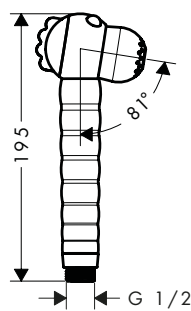

Jocolino

NEW