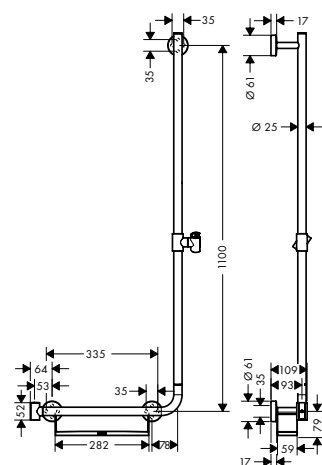

Unica Shower bar Comfort
110 cm right

White/Chrome 26404400

- consists of: shower bar, storage basket, slider
- infinitely height-adjustable
- shower holder can be removed
- 90° position adjustable hand shower holder, pivots left and right, up and down
- shelf can be removed for cleaning
- profile stand pipe: round
- shower bar diameter: 25 mm
- metal hand shower holder
- hand shower holder with locking mechanism
- wall supports of metal

Alternative products:

· **Unica Shower bar Comfort 110 cm left** White/Chrome 26403400

Optional parts:

· **Unica Foot support Comfort** Chrome 26329000