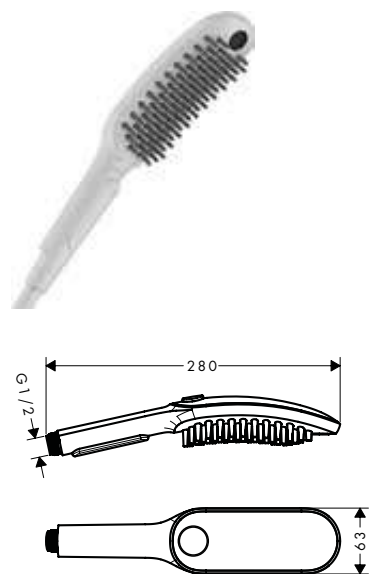

DogShower

DogShower Dogs hand shower 150 3jet Select

- Sky Blue 26640540
- Pink 26640560
- Matt Black 26640670
- Matt White 26640700

- shower head size: 150 x 63 mm
- spray type: fur spray, leg spray, paw spray
- spray type alternation: convenient diversion via Select button
- maximum flow rate at 3 bar: 7,6 l/min
- minimum function point for proper function in l/min: 5,7 l/min
- operating pressure: min. 0.2 MPa/max. 0.6 MPa
- minimum flow pressure: 1 bar
- elongated, brush-like nozzles (1,5 cm) for thorough cleaning with massage effect
- ergonomic design
- Water Boost: boost function to increase waterflow when needed
- connection dimension: DN15
- rinseable screen seal