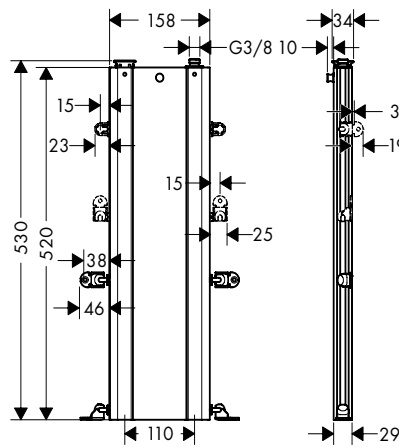

- Smooth and safe retrieval of the hose, without getting in the way of the drawer or waste separation system
- Multiple installation options in the base unit thanks to flexible mounting elements
- For a more organised sink cabinet
- The hose weight in the sBox ensures smooth and quiet use
- Optional accessories:
  An additional spacer rail that allows for installation lower in the cabinet body