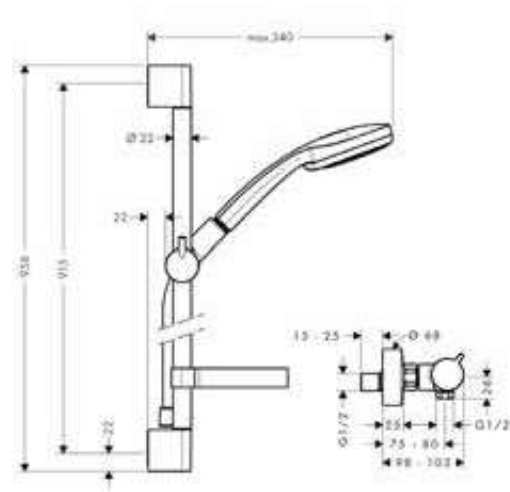

Optional parts:

- Wall bar spacer

Chrome

97450000