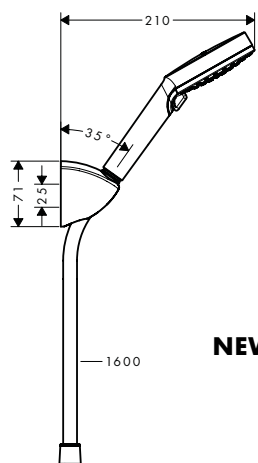

Vernis Blend shower holder sets

Vernis Blend Shower holder set Vario with shower hose 160 cm

Chrome

26273000

- consists of: hand shower, shower holder, shower hose
- shower head size: 100 mm
- spray type: Rain, IntenseRain
- spray type adjustment by turning spray disc
- maximum flow rate at 3 bar: 15,2 l/min

Consisting of:

- **Vernis Blend** Hand shower Vario (# 26270000)
- Shower holder Porter C (# 27521000)
- **Metaflex** Shower hose 160 cm (# 28266000)

Water saving EcoSmart version:

- **Vernis Blend** Shower holder set Vario EcoSmart with shower hose 160 cm

Chrome

26278000