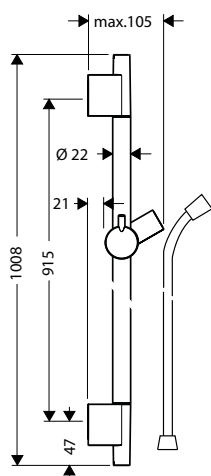

Unica Shower bar S Puro 90 cm
with Isiflex shower hose 160 cm

Chrome	28631000
Brushed Bronze	28631140
Brushed Black	28631340
Chrome	
Matt Black	28631670
Matt White	28631700
Brushed Nickel	28631820
Polished Gold Optic	28631990

- consists of: shower bar, shower hose, slider
- profile stand pipe: round
- shower bar diameter: 22 mm
- metal hand shower holder
- hand shower holder with locking mechanism
- slider steplessly adjustable
- inclination angle adjustable via raster

Consisting of:

- **Isiflex** Shower hose 160 cm (# 28276XXX)

Alternative sizes:

· Unica Shower bar S Puro 65 cm with Isiflex shower hose 160 cm	Chrome	28632000
	Brushed Bronze	28632140
	Brushed Black	28632340
	Chrome	
	Matt Black	28632670
	Matt White	28632700
	Polished Gold Optic	28632990

Optional parts:

· Casetta Soap dish S Puro	Chrome	28679000
· Casetta Soap dishes Unica 88	Transparent	28675000
· Wall bar spacer	Chrome	97450000