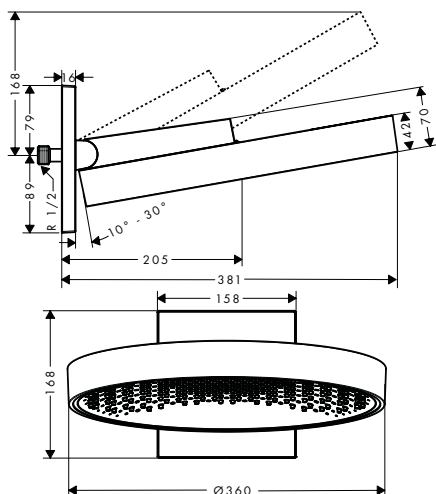

Rainfinity Overhead shower 360 1jet with wall connector

- consists of: overhead shower, wall connector
- shower head size: 360 mm
- spray type: PowderRain
- projection 381 mm
- middle spray disc: 205 mm
- frame: metal
- material spray disc: aluminium
- spray disc surface: graphite
- shower head vertically inclinable by 10-30°
- maximum flow rate at 3 bar: 21 l/min
- flow rate PowderRain spray (at 3 bar): 21 l/min
- minimum flow pressure: 2 bar
- overhead shower removable for cleaning
- installation: wall
- connection thread G 1/2
- connection dimension: DN15

Alternative sizes:

- **Rainfinity** Overhead shower 250 1jet with wall connector

finish	code no.
Chrome	26230000
Brushed Bronze	26230140
Brushed Black	26230340
Chrome	
Matt Black	26230670
Matt White	26230700
Polished Gold Optic	26230990

Chrome	26226000
Matt White	26226700