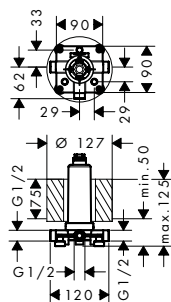

Rainmaker Select Basic set for overhead shower with ceiling connector

24010180

- includes polystyrene sheathing as a placeholder during installation

Optional parts:

- **Rainmaker Select** Overhead shower 460 1jet EcoSmart 9 l/min with ceiling connector

White/Chrome	24012400

- **Rainmaker Select** Overhead shower 460 1jet with ceiling connector

White/Chrome	24002400
Black/Chrome	24002600

- **Rainmaker Select** Overhead shower 460 2jet EcoSmart 9 l/min with ceiling connector

White/Chrome	24014400

- **Rainmaker Select** Overhead shower 460 2jet with ceiling connector

White/Chrome	24004400
Black/Chrome	24004600

- **Rainmaker Select** Overhead shower 460 3jet with ceiling connector

White/Chrome	24006400
Black/Chrome	24006600

- **Rainmaker Select** Overhead shower 460 3jet EcoSmart 9 l/min with ceiling connector

White/Chrome	24016400