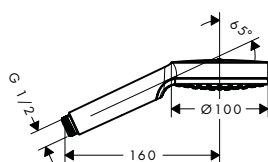

Crometta Hand shower 1jet

finish White/Chrome **code no.** 26331400

- shower head size: 100 mm
- spray type: Rain
- easy cleanable plastic spray disc
- maximum flow rate at 3 bar: 14 l/min
- minimum flow pressure: 1 bar
- with internal water conduction
- rinseable screen seal
- connection thread G 1/2
- connection dimension: DN15
- suitable for continuous flow water heaters

Water saving EcoSmart version:

- **Crometta Hand shower 1jet EcoSmart** White/Chrome 26333400
  9 l/min
- **Crometta Hand shower 1jet Green** White/Chrome 26334400
  6 l/min