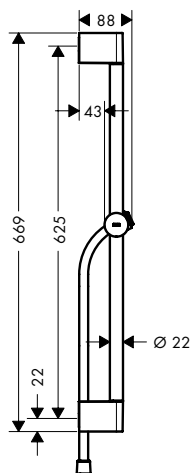

Raindance Wall bar spacer

Chrome

98993000

- also usable as an extension
- material: plastic

NEW

Unica Shower bar Pulsify S
65 cm with push slider
and Isiflex shower hose 160 cm

Chrome

24400000

- consists of: shower bar, slider, shower hose
- hand shower holder inclination angle can be adjusted by 45°
- profile stand pipe: round
- shower bar diameter: 22 mm
- height-adjustable slider with locking push-button slider
- hand shower holder with locking mechanism
- slider steplessly adjustable
- wall supports of plastic

Consisting of:

- **Isiflex** Shower hose 160 cm (# 28276000)

Alternative sizes:

- **Unica** Shower bar Pulsify S 90 cm with push slider and Isiflex shower hose 160 cm

Chrome

24401000

NEW

100.001 winner 2021