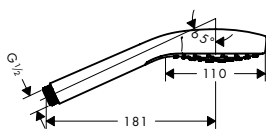

Croma S

Croma S Hand shower 1jet

White/Chrome

26804400

- shower head size: 110 mm
- spray type: Rain
- easy cleanable plastic spray disc, spray disc surface: white
- maximum flow rate at 3 bar: 16 l/min
- minimum flow pressure: 0,08 MPa (hydrodynamic pressure)
- with internal water conduction
- rinseable screen seal
- connection thread G 1/2
- connection dimension: DN15
- suitable for continuous flow water heaters

Water saving EcoSmart version:

- **Croma S Hand shower 1jet EcoSmart** 9 l/min

White/Chrome

26805400

- **Croma S Hand shower 1jet EcoSmart** 7 l/min

White/Chrome

26806400