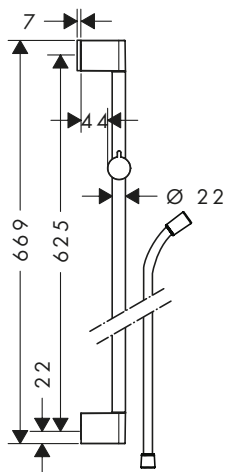

Unica Shower bar Croma
65 cm with Isiflex shower hose
160 cm

finish	code no.
Chrome	26503000

- consists of: shower bar, shower hose, slider
- hand shower holder inclination angle can be adjusted by 45°
- profile stand pipe: round
- shower bar diameter: 22 mm
- hand shower holder with locking mechanism
- hand shower holder inclination angle adjustable in 2 steps
- wall supports of plastic

Consisting of:

- **Isiflex** Shower hose 160 cm (# 28276000)

Alternative sizes:

· Unica Shower bar Croma 90 cm with Isiflex shower hose 160 cm	Chrome	26504000

Alternative products:

· Unica Shower bar Croma 65 cm	Chrome	26505000

Optional parts:

· Wall bar spacer	Chrome	97450000