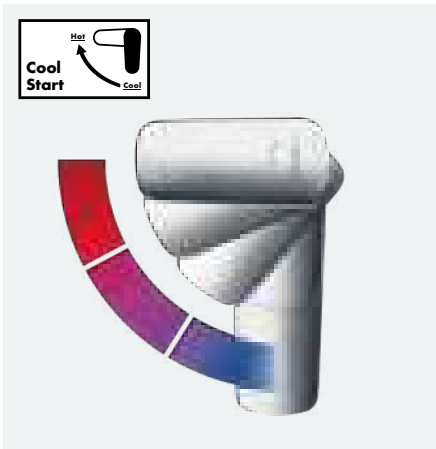

CoolStart

On standard taps the continuous flow heater or circulation pump starts up immediately when the handle is in the middle position, but with CoolStart taps the hot water is only added when the lever is moved to the left. This cuts down on energy needs, CO₂ emissions and costs.

- Basic setting enables only cold water to flow
- Potential for water, energy and financial savings
- Special user ergonomics (the lever only needs to be moved to the left for hot water)