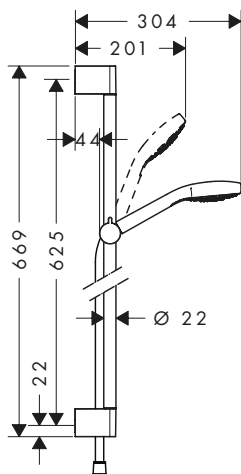

Croma Select E Shower set 1jet White/Chrome 26584400
with shower bar 65 cm

- consists of: hand shower, shower bar, shower hose, slider
- shower head size: 110 mm
- spray type: Rain
- hand shower holder inclination angle can be adjusted by 45°
- maximum flow rate at 3 bar: 16 l/min
- minimum flow pressure: 1 bar
- pivot connector prevent hose from tangling
- wall mounting: screw fastening
- wall supports of plastic
- shower bar diameter: 22 mm
- profile stand pipe: round

Consisting of:

- **Croma E** Hand shower 1jet (# 26814400)
- **Unica** Shower bar Croma 65 cm with Isiflex shower hose 160 cm (# 26503000)

Alternative sizes:

- **Croma Select E** Shower set 1jet with shower bar 90 cm White/Chrome 26594400

Water saving EcoSmart version:

- **Croma Select E** Shower set 1jet EcoSmart 9 l/min with shower bar 65 cm White/Chrome 26585400

Optional parts:

- Wall bar spacer Chrome 97450000