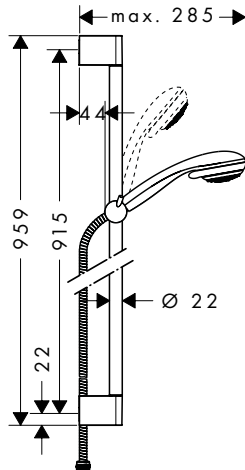

finish

code no.

Crometta 85 Shower set Vario
with shower bar 90 cm

Chrome

27762000

- consists of: hand shower, shower bar, shower hose, slider
- shower head size: 85 mm
- spray type: normal spray, Vario spray
- spray type adjustment by turning spray disc
- 90° position adjustable hand shower holder, pivots left and right, up and down
- maximum flow rate at 3 bar: 17 l/min
- minimum flow pressure: 1 bar
- wall mounting: screw fastening
- wall supports of plastic
- shower bar diameter: 22 mm
- profile stand pipe: round

Consisting of:

- **Crometta 85** Hand shower Vario (# 28562000)
- **Unica** Shower bar Crometta 90 cm with Metaflex shower hose 160 cm (# 27614000)

Alternative sizes:

- **Crometta 85** Shower set Vario with shower bar 65 cm

Chrome

27763000