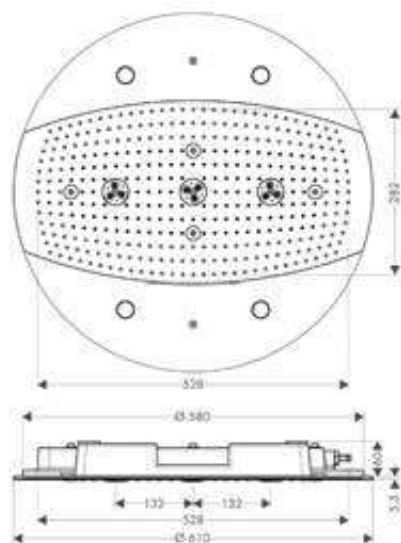

Raindance Rainmaker
Overhead shower 600 3jet
with lighting

Chrome

26117000

- shower head size: 600 mm
- spray type: RainAir, Whirl, RainAir XL
- material spray disc: metal
- maximum flow rate at 3 bar: 25 l/min
- flow rate RainAir spray (at 3 bar): 20,5 l/min
- flow rate RainAir XL (at 3 bar): 25 l/min
- flow rate WhirlAir spray (at 3 bar): 20,5 l/min
- minimum flow pressure: 3 bar
- the 3 spray zones must be controlled via 3 valves or a diverter valve with 3 outlets
- installation: ceiling mounted
- connection thread G 1/2
- connection dimension: DN20
- with integrated lighting
- illuminant: LED
- power supply: 12 V - DC
- transformer power supply for concealed installation 12 V, 18 W
- input voltage: 100 - 240 V AC / 50 / 60 Hz
- output voltage: 12 V - DC
- colour temperature: 2700 K
- TÜV certified
- not included: basic set

Alternative products:

- **Raindance Rainmaker** Overhead shower 600 3jet without lighting

Chrome

26115000

Required parts:

- **Raindance Rainmaker** Basic set for overhead shower 600 3jet

28412180

Optional parts:

- **ShowerSelect S** Valve for concealed installation for 3 functions
- **ShowerSelect S** Thermostat HighFlow for concealed installation for 1 function and additional outlet

Chrome

15745000

Chrome

15742000

Raindance Rainmaker Basic
set for overhead shower 600
3jet

28412180

- connection dimension: G 1/2

Optional parts:

- **Raindance Rainmaker** Overhead shower 600 3jet with lighting
- **Raindance Rainmaker** Overhead shower 600 3jet without lighting

Chrome

26117000

Chrome

26115000