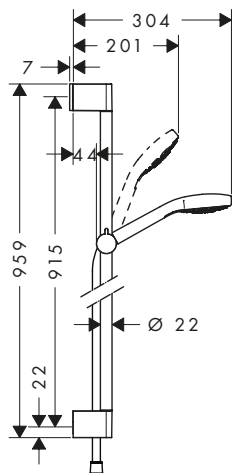

Croma Select E shower sets

finish

code no.

Croma Select E Shower set Multi with shower bar 90 cm

White/Chrome

26590400

- consists of: hand shower, shower bar, shower hose, slider
- shower head size: 110 mm
- spray type: SoftRain, IntenseRain, Massage spray
- convenient diversion via Select button
- hand shower holder inclination angle can be adjusted by 45°
- maximum flow rate at 3 bar: 16 l/min
- minimum flow pressure: 1 bar
- pivot connector prevent hose from tangling
- wall mounting: screw fastening
- wall supports of plastic
- shower bar diameter: 22 mm
- profile stand pipe: round

Consisting of:

- **Croma Select E** Hand shower Multi (# 26810400)
- **Unica** Shower bar Croma 90 cm (# 26506000)
- **Isiflex** Shower hose 160 cm (# 28276000)

Alternative sizes:

- **Croma Select E** Shower set Multi with shower bar 65 cm White/Chrome 26580400

Water saving EcoSmart version:

- **Croma Select E** Shower set Multi EcoSmart 9 l/min with shower bar 90 cm White/Chrome 26591400

Optional parts:

- Wall bar spacer Chrome 97450000