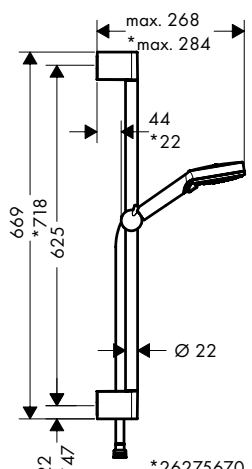

Vernis Blend shower sets

finish

code no.

NEW