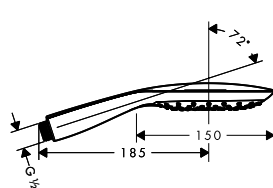

Chrome	26867000
Brushed Bronze	26867140
Brushed Black	26867340
Chrome	
Matt Black	26867670
Matt White	26867700
Polished Gold Optic	26867990

Raindance Select E

Raindance Select E Hand shower 150 3jet

- shower head size: 150 mm
- spray type: RainAir, CaresseAir, Mix
- convenient diversion via Select button
- easy cleanable plastic spray disc
- maximum flow rate at 3 bar: 16,4 l/min
- minimum flow pressure: 1,5 bar
- hand shower with 2-shell construction
- with internal water conduction
- rinseable screen seal
- connection thread G 1/2
- connection dimension: DN15
- suitable for continuous flow water heaters
- hand shower can be used with sliders that are infinitely adjustable in the incline. The hand shower should not be used for sliders with two predefined positions.