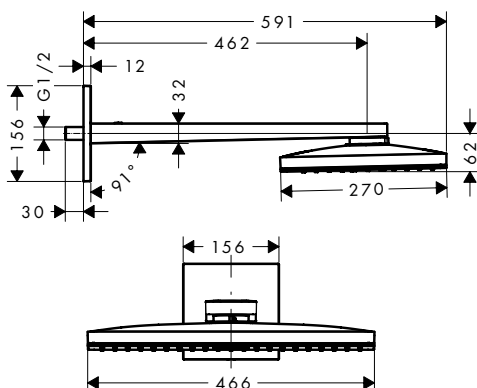

Rainmaker Select Overhead shower 460 1jet with shower arm

White/Chrome 24003400
Black/Chrome 24003600

- consists of: overhead shower, shower arm, escutcheon
- shower head size: 466 x 270 mm
- spray type: Rain
- material spray disc: plexiglas
- easy cleanable spray disc in glass optics
- shower arm length 462 mm
- maximum flow rate at 3 bar: 19 l/min
- flow rate Rain spray (at 3 bar): 19 l/min
- minimum flow pressure: 1,5 bar
- spray disc removable for cleaning
- overhead shower removable for cleaning
- installation: wall
- connection thread G 1/2
- connection dimension: DN15

Water saving EcoSmart version:

- **Rainmaker Select** Overhead shower 460 1jet EcoSmart 9 l/min with shower arm

White/Chrome 24013400

Optional parts:

- **ShowerSelect Glass** Thermostat for concealed installation for 2 functions
- **ShowerTablet Select** Thermostat 700 universal for exposed installation for 2 functions

White/Chrome 15738400

White/Chrome 13184400