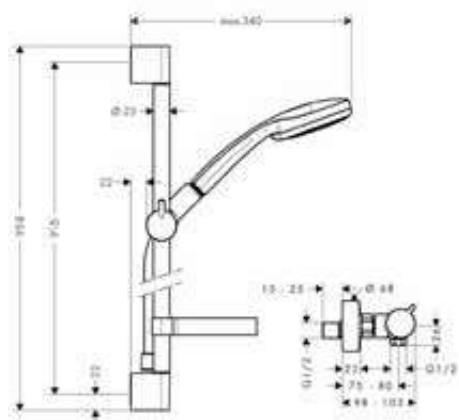

Alternative sizes:

- **Croma 100** Shower system for exposed installation Multi with Ecostat Comfort thermostat and shower bar 65 cm

Chrome

27086000

Optional parts:

- Wall bar spacer

Chrome

97450000