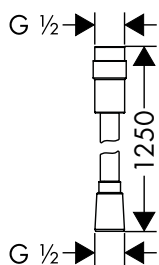

Isiflex Shower hose 125 cm with volume control

- high-quality shower hose with metal effect and volume control
- with plastic coating, easy to clean
- shower hose length: 1.25 m
- pivot connector prevent hose from tangling
- kink-protected
- adjustable flow rate between 6 l/min and 16 l/min

Alternative sizes:

- **Isiflex** Shower hose 160 cm with volume control

Chrome	28249000

Chrome	28248000