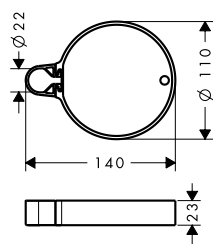

Casetta Soap dish C

Chrome 28678000

- with mounting material
- for shower bars with Ø 22 mm