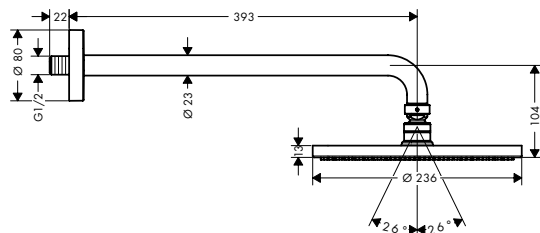

Raindance S Overhead shower 240 1jet PowderRain with shower arm

Chrome

27607000

- consists of: overhead shower, shower arm
- shower head size: 240 mm
- spray type: PowderRain
- ball-joint: overhead shower angle adjustable
- material spray disc: metal
- shower arm length 390 mm
- maximum flow rate at 3 bar: 18,1 l/min
- flow rate PowderRain spray (at 3 bar): 18,1 l/min
- minimum flow pressure: 1,6 bar
- spray disc removable for cleaning
- installation: wall
- connection thread G 1/2
- connection dimension: DN15

Alternative products:

- **Raindance S** Overhead shower 240 1jet PowderRain with ceiling connector Chrome 27620000
- **Raindance S** Overhead shower 240 1jet PowderRain Chrome 27623000
  Matt Black 27623670
  Matt White 27623700

NEW

Raindance S Shower system 240 1jet PowderRain with ShowerSelect S

Chrome

27951000

- consists of: overhead shower, hand shower, shower thermostat, basic set, wall outlet, shower hose
- shower head size: 240 mm
- spray type overhead shower: PowderRain
- spray type hand shower: PowderRain, Rain, Whirl
- maximum flow rate at 3 bar: 18,1 l/min
- minimum flow pressure: 1 bar
- pivot connector prevent hose from tangling