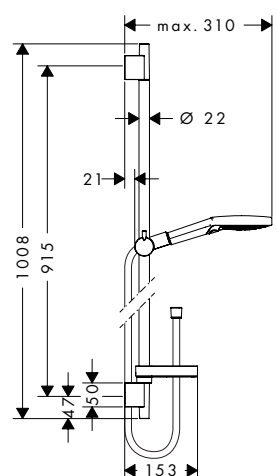

Raindance Select S Shower set 120 3jet PowderRain with shower bar 90 cm

- consists of: hand shower, shower bar, shower hose, slider, soap dish
- shower head size: 125 mm
- spray type: PowderRain, Rain, Whirl
- convenient diversion via Select button
- 90° position adjustable hand shower holder, pivots left and right, up and down
- maximum flow rate at 3 bar: 11 l/min
- minimum flow pressure: 1 bar
- pivot connector prevent hose from tangling
- wall mounting: screw fastening
- wall supports of plastic
- shower bar diameter: 22 mm
- profile stand pipe: round

Consisting of:

- **Raindance Select S** Hand shower 120 3jet PowderRain (# 26014000)
- **Unica** Shower bar S Puro 90 cm with Isiflex shower hose 160 cm (# 28631000)
- **Casetta** Soap dish S Puro (# 28679000)

Alternative sizes:

- **Raindance Select S** Shower set 120 3jet PowderRain with shower bar 65 cm

Optional parts:

- Wall bar spacer

Chrome

27667000

Chrome 27654000

Chrome 97450000