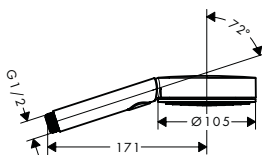

finish

code no.

NEW

Pulsify Select S Hand shower 105 3jet Relaxation

- shower head size: 105 mm
- spray type: PowderRain, IntenseRain, Massage spray
- convenient diversion via Select button
- spray disc surface: graphite
- maximum flow rate at 3 bar: 11,4 l/min
- minimum flow pressure: 1 bar
- with internal water conduction
- rinseable screen insert
- connection thread G 1/2
- connection dimension: DN15