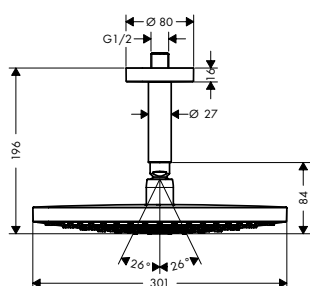

Raindance Select S

Raindance Select S Overhead shower 300 2jet with ceiling connector

- consists of: overhead shower, ceiling connector
- shower head size: 301 mm
- spray type: Rain, RainAir
- Select button on overhead shower
- ball-joint: overhead shower angle adjustable
- material spray disc: metal
- spray disc surface in two variants: chrome or white
- brass ceiling connector
- ceiling connection length: 100 mm
- maximum flow rate at 3 bar: 17 l/min
- flow rate Rain spray (at 3 bar): 17 l/min
- flow rate RainAir spray (at 3 bar): 17 l/min
- minimum flow pressure: 1,5 bar
- spray disc removable for cleaning
- installation: ceiling
- connection thread G 1/2
- connection dimension: DN15

Chrome

27337000

White/Chrome

27337400

Measurements within scale drawings are in mm.