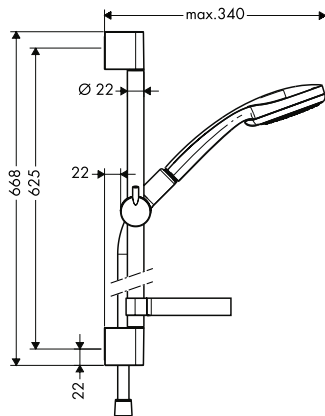

Croma 100 Shower set Vario with shower bar 65 cm and soap dish

finish code no.
Chrome 27772000

- consists of: hand shower, shower bar, shower hose, slider, soap dish
- shower head size: 100 mm
- spray type: Rain, Shampoo spray, normal spray, Massage spray
- spray type adjustment by turning spray disc
- 90° position adjustable hand shower holder, pivots left and right, up and down
- maximum flow rate at 3 bar: 18 l/min
- minimum flow pressure: 1 bar
- pivot connector prevent hose from tangling
- wall mounting: screw fastening
- wall supports of plastic
- shower bar diameter: 22 mm
- profile stand pipe: round

Consisting of:

- **Croma 100** Hand shower Vario (# 28535000)
- **Unica** Shower bar C 65 cm with Isiflex shower hose 160 cm (# 27611000)
- **Casetta** Soap dish C (# 28678000)

Alternative sizes:

- **Croma 100** Shower set Vario with shower bar 90 cm and soap dish Chrome 27771000

Water saving EcoSmart version:

- **Croma 100** Shower set Vario EcoSmart 9 l/min with shower bar 65 cm and soap dish Chrome 27776000

Optional parts:

- Wall bar spacer Chrome 97450000