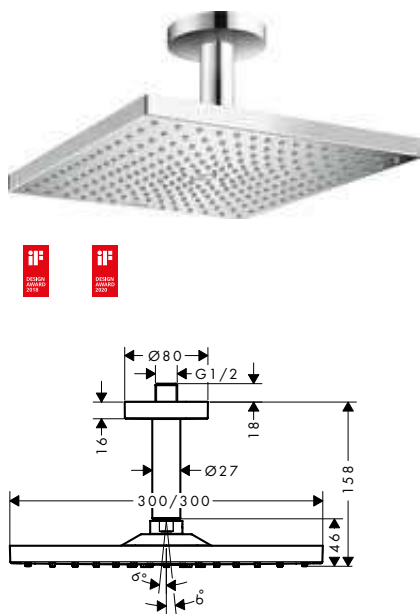

Raindance E Overhead shower
300 1jet with ceiling connector

Chrome

26250000

Brushed Bronze

26250140

Brushed Black

26250340

Chrome