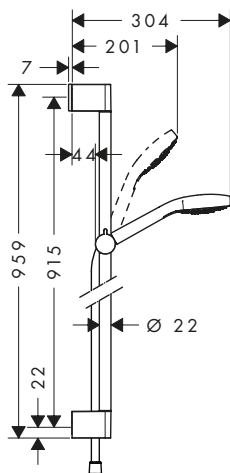

finish

code no.

Croma Select E Shower set Vario with shower bar 90 cm

White/Chrome

26592400

- consists of: hand shower, shower bar, shower hose, slider
- shower head size: 110 mm
- spray type: TurboRain, IntenseRain, Rain
- convenient diversion via Select button
- hand shower holder inclination angle can be adjusted by 45°
- maximum flow rate at 3 bar: 14,7 l/min
- minimum flow pressure: 1 bar
- pivot connector prevent hose from tangling
- wall mounting: screw fastening
- wall supports of plastic
- shower bar diameter: 22 mm
- profile stand pipe: round

Consisting of:

- **Croma Select E** Hand shower Vario (# 26812400)
- **Unica** Shower bar Cromo 90 cm (# 26506000)
- **Isiflex** Shower hose 160 cm (# 28276000)

Alternative sizes:

- **Croma Select E** Shower set Vario with shower bar 65 cm White/Chrome 26582400

Water saving EcoSmart version:

- **Croma Select E** Shower set Vario EcoSmart 9 l/min with shower bar 90 cm White/Chrome 26593400

Optional parts:

- Wall bar spacer Chrome 97450000