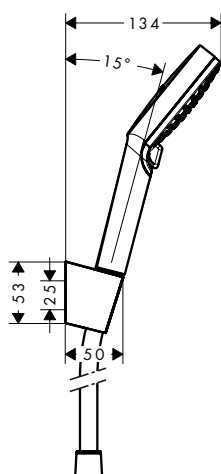

Crometta shower holder sets

Crometta Shower holder set Vario with shower hose 125 cm

White/Chrome

26691400

- consists of: hand shower, shower holder, shower hose
- shower head size: 100 mm
- spray type: Rain, IntenseRain
- spray type adjustment by turning spray disc
- maximum flow rate at 3 bar: 13,8 l/min
- minimum flow pressure: 1 bar
- pivot connector prevent hose from tangling
- Shower holder of plastic

Consisting of:

- **Crometta** Hand shower Vario (# 26330400)
- Shower holder Porter S (# 28331000)
- **Isiflex** Shower hose 125 cm (# 28272000)

Alternative sizes:

- **Crometta** Shower holder set Vario with shower hose 160 cm

White/Chrome

26692400

Water saving EcoSmart version:

- **Crometta** Shower holder set Vario EcoSmart 9 l/min with shower hose 125 cm

White/Chrome

26693400

- **Crometta** Shower holder set Vario EcoSmart 9 l/min with shower hose 160 cm

White/Chrome

26694400