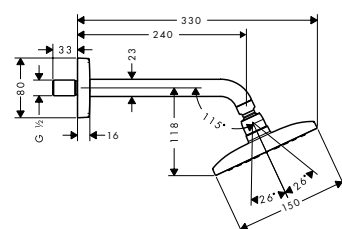

Raindance E Overhead shower
240 1jet with shower arm

Chrome

27370000

- consists of: overhead shower, shower arm
- shower head size: 250 x 150 mm
- spray type: RainAir
- ball-joint: overhead shower angle adjustable
- material spray disc: metal
- shower arm length 240 mm
- maximum flow rate at 3 bar: 17,6 l/min
- flow rate RainAir spray (at 3 bar): 17,6 l/min
- minimum flow pressure: 1,1 bar
- spray disc removable for cleaning
- installation: wall
- connection thread G 1/2
- connection dimension: DN15

Water saving EcoSmart version:

Raindance E Overhead shower 240 1jet
EcoSmart 9 l/min with shower arm Chrome

27375000