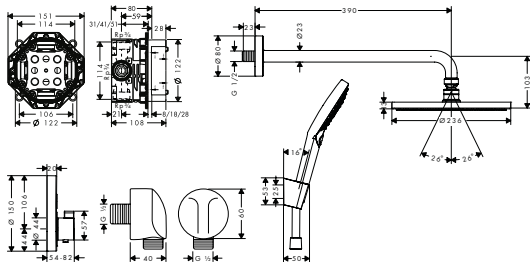

finish

code no.

NEW

Raindance S Shower system 240 1 jet PowderRain with ShowerSelect S

Matt Black

27959670

- consists of: overhead shower, hand shower, Thermostat, basic set, wall outlet, shower holder, shower hose
- shower head size: 240 mm
- spray type overhead shower: PowderRain
- spray type hand shower: Rain, RainAir, Whirl
- minimum flow pressure: 1 bar
- pivot connector prevent hose from tangling

Consisting of:

- **Raindance S** Overhead shower 240 1jet PowderRain (# 27623670)
- Shower arm 38.9 cm (# 27413670)
- **Raindance Select S** Hand shower 120 3jet (# 26530670)
- **ShowerSelect S** Thermostat for concealed installation for 2 functions (# 15743670)
- Basic set iBox universal (# 01800180)
- Shower holder Porter S (# 28331670)
- **FixFit** Wall outlet E without non-return valve (# 27454670)
- **Isiflex** Shower hose 125 cm (# 28272670)

Raindance S Overhead shower 240 1jet with shower arm

Chrome

27474000

- consists of: overhead shower, shower arm
- shower head size: 240 mm
- spray type: RainAir
- ball-joint: overhead shower angle adjustable
- material spray disc: metal
- shower arm length 390 mm
- maximum flow rate at 3 bar: 18 l/min
- flow rate RainAir spray (at 3 bar): 18 l/min
- minimum flow pressure: 1 bar
- spray disc removable for cleaning
- installation: wall
- connection thread G 1/2
- connection dimension: DN15

Consisting of:

- Shower arm 38.9 cm (# 27413000)

Water saving EcoSmart version:

- **Raindance S** Overhead shower 240 1jet EcoSmart 9 l/min with shower arm

Chrome

27461000