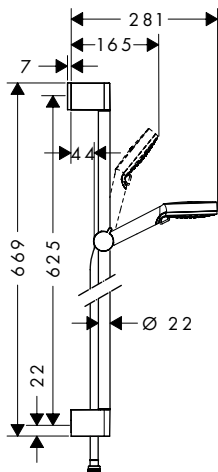

finish   **code no.**

Crometta Shower set Vario with shower bar 65 cm

White/Chrome   26532400

- consists of: hand shower, shower bar, shower hose, slider
- shower head size: 100 mm
- spray type: Rain, IntenseRain
- spray type adjustment by turning spray disc
- hand shower holder inclination angle can be adjusted by 45°
- maximum flow rate at 3 bar: 13,8 l/min
- minimum flow pressure: 1 bar
- pivot connector prevent hose from tangling
- wall mounting: screw fastening
- wall supports of plastic
- shower bar diameter: 22 mm
- profile stand pipe: round
- drilling distance 625 mm

Consisting of:

- **Crometta** Hand shower Vario (# 26330400)
- **Unica** Shower bar Croma 65 cm (# 26505000)
- **Isiflex** Shower hose 160 cm (# 28276000)

Alternative sizes:

- **Crometta** Shower set Vario with shower bar 90 cm   White/Chrome   26536400

Water saving EcoSmart version:

- **Crometta** Shower set Vario EcoSmart 9 l/min with shower bar 65 cm   White/Chrome   26534400

- **Crometta** Shower set Vario Green 6 l/min with shower bar 65 cm   White/Chrome   26555400

Alternative products:

- **Crometta** Shower set Vario with shower bar 65 cm and soap dish   White/Chrome   26553400

Optional parts:

- Wall bar spacer   Chrome   97450000