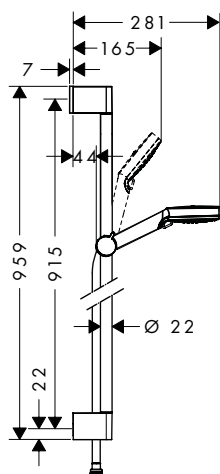

Crometta shower sets

Crometta Shower set Vario
with shower bar 90 cm

White/Chrome 26536400

- consists of: hand shower, shower bar, shower hose, slider
- shower head size: 100 mm
- spray type: Rain, IntenseRain
- spray type adjustment by turning spray disc
- hand shower holder inclination angle can be adjusted by 45°
- maximum flow rate at 3 bar: 13,8 l/min
- minimum flow pressure: 1 bar
- pivot connector prevent hose from tangling
- wall mounting: screw fastening
- wall supports of plastic
- shower bar diameter: 22 mm
- profile stand pipe: round
- drilling distance 915 mm

Consisting of:

- **Crometta** Hand shower Vario (# 26330400)
- **Unica** Shower bar Crometa 90 cm (# 26506000)
- **Isiflex** Shower hose 160 cm (# 28276000)

Alternative sizes:

- **Crometta** Shower set Vario with shower bar 65 cm White/Chrome 26532400

Water saving EcoSmart version:

- **Crometta** Shower set Vario EcoSmart 9 l/min with shower bar 90 cm White/Chrome 26538400

Optional parts:

- Wall bar spacer Chrome 97450000