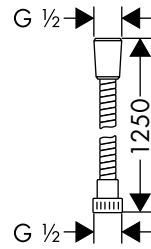

Metaflex shower hoses

Metaflex Shower hose 125 cm

- plastic shower hose with coil winding
- with plastic coating, easy to clean
- shower hose length: 1.25 m
- without pivot joints
- kink-protected

Alternative sizes:

- **Metaflex** Shower hose 160 cm Chrome 28266000
- **Metaflex** Shower hose 200 cm Chrome 28264000