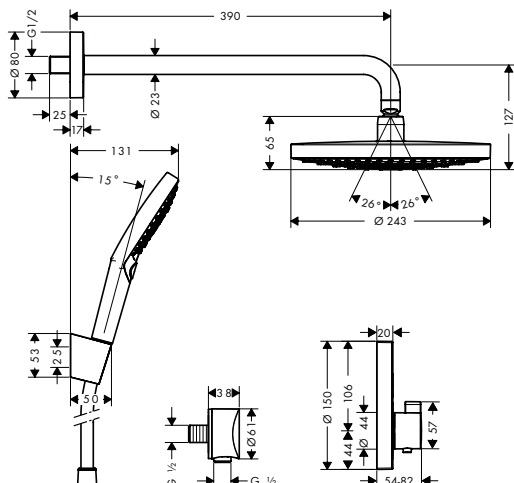

Consisting of:

- **Raindance Select S** Overhead shower 240 2jet with shower arm (# 26466000)
- **Raindance Select S** Hand shower 120 3jet (# 26530000)
- **Isiflex** Shower hose 125 cm (# 28272000)
- Shower holder Porter S (# 28331000)
- **FixFit** Wall outlet S without non-return valve (# 27453000)
- **ShowerSelect S** Thermostat for concealed installation for 2 functions (# 15743000)
- Basic set iBox universal (# 01800180)