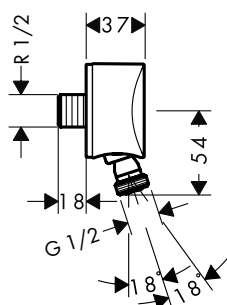

FixFit Wall outlet S
with non-return valve
and pivot joint

- shower hose connection with ball joint
- plastic connection angle with metal ball joint
- non-return valve

finish Chrome
code no. 27506000