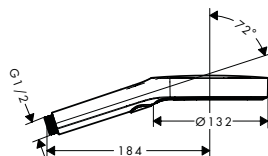

page 103

page 104

page 105

page 106

Hand showers

Rainfinity

Rainfinity Hand shower 130 3jet

- shower head size: 132 mm
- spray type: PowderRain, Intense PowderRain, MonoRain
- convenient diversion via Select button
- spray disc surface: graphite
- maximum flow rate at 3 bar: 14 l/min
- minimum flow pressure: 1,1 bar
- with internal water conduction
- rinseable screen seal
- connection thread G 1/2
- connection dimension: DN15
- suitable for continuous flow water heaters