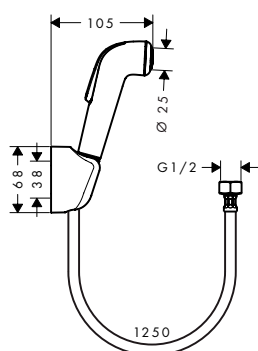

Consisting of:

- Shower holder Porter S (# 28331000)

**Alternative sizes:**

- Bidette hand shower 1jet with shower holder and pressure shower hose 160 cm

Chrome

32128000

Bidette hand shower 1jet with shower holder and pressure resistant shower hose 125 cm