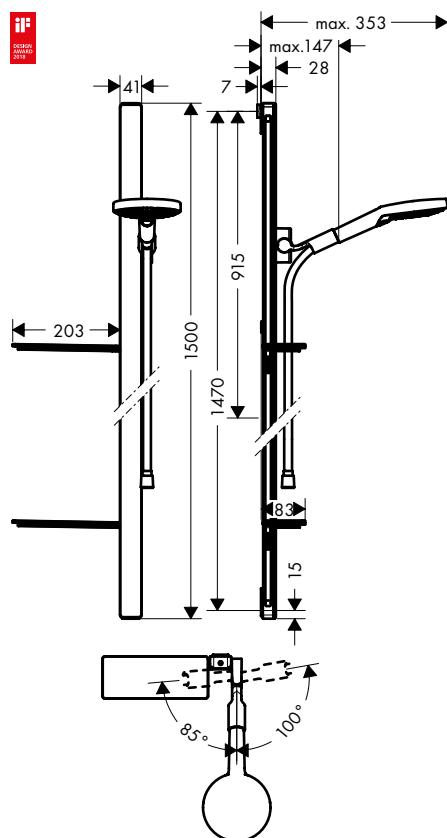

Alternative sizes:

- **Raindance Select S** Shower set 120 Chrome 27648000
- 3jet with shower bar 90 cm and soap dish White/Chrome 27648400