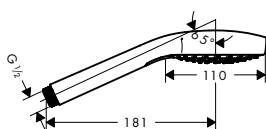

Croma Select S Hand shower Vario

White/Chrome

26802400

- shower head size: 110 mm
- spray type: Rain, IntenseRain, TurboRain
- convenient diversion via Select button
- easy cleanable plastic spray disc, spray disc surface: white
- maximum flow rate at 3 bar: 14,7 l/min
- minimum flow pressure: 1 bar
- with internal water conduction
- rinseable screen seal
- connection thread G 1/2
- connection dimension: DN15
- suitable for continuous flow water heaters

Water saving EcoSmart version:

- **Croma Select S Hand shower Vario EcoSmart** 9 l/min

White/Chrome

26803400