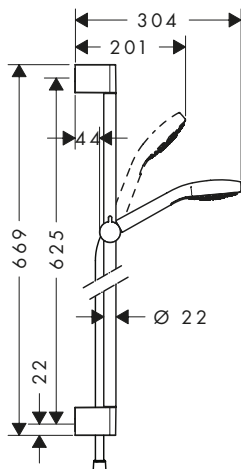

finish code no.

Croma Select S Shower set Multi with shower bar 65 cm

White/Chrome 26560400

- consists of: hand shower, shower bar, shower hose, slider
- shower head size: 110 mm
- spray type: SoftRain, IntenseRain, Massage spray
- convenient diversion via Select button
- hand shower holder inclination angle can be adjusted by 45°
- maximum flow rate at 3 bar: 16 l/min
- minimum flow pressure: 1 bar
- pivot connector prevent hose from tangling
- wall mounting: screw fastening
- wall supports of plastic
- shower bar diameter: 22 mm
- profile stand pipe: round

Consisting of:

- **Croma Select S** Hand shower Multi (# 26800400)
- **Unica** Shower bar Croma 65 cm with Isiflex shower hose 160 cm (# 26503000)

Alternative sizes:

- **Croma Select S** Shower set Multi with shower bar 90 cm White/Chrome 26570400

Water saving EcoSmart version:

- **Croma Select S** Shower set Multi EcoSmart 9 l/min with shower bar 65 cm White/Chrome 26561400

Optional parts:

- Wall bar spacer Chrome 97450000