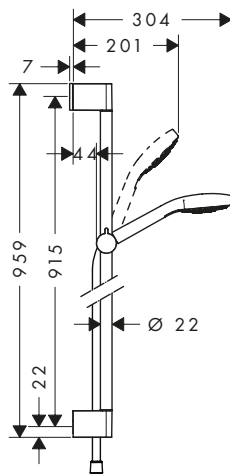

Croma Select S shower sets

Croma Select S Shower set Multi with shower bar 90 cm

White/Chrome

26570400

- consists of: hand shower, shower bar, shower hose, slider
- shower head size: 110 mm
- spray type: SoftRain, IntenseRain, Massage spray
- convenient diversion via Select button
- hand shower holder inclination angle can be adjusted by 45°
- maximum flow rate at 3 bar: 16 l/min
- minimum flow pressure: 1 bar
- pivot connector prevent hose from tangling
- wall mounting: screw fastening
- wall supports of plastic
- shower bar diameter: 22 mm
- profile stand pipe: round

Consisting of:

- **Croma Select S** Hand shower Multi (# 26800400)
- **Unica** Shower bar Croma 90 cm with Isiflex shower hose 160 cm (# 26504000)

Alternative sizes:

- **Croma Select S** Shower set Multi with shower bar 65 cm White/Chrome 26560400

Water saving EcoSmart version:

- **Croma Select S** Shower set Multi EcoSmart 9 l/min with shower bar 90 cm White/Chrome 26571400

Optional parts:

- Wall bar spacer Chrome 97450000