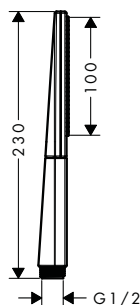

Chrome	26865000
Brushed Bronze	26865140
Brushed Black	26865340
Chrome	
Matt Black	26865670
Matt White	26865700
Polished Gold Optic	26865990

Rainfinity Baton hand shower 100 1jet

- shower head size: 100 x 38 mm
- spray type: PowderRain
- spray disc surface: graphite
- maximum flow rate at 3 bar: 13,8 l/min
- minimum flow pressure: 1 bar
- with internal water conduction
- rinseable screen seal
- connection thread G 1/2
- connection dimension: DN15
- suitable for continuous flow water heaters