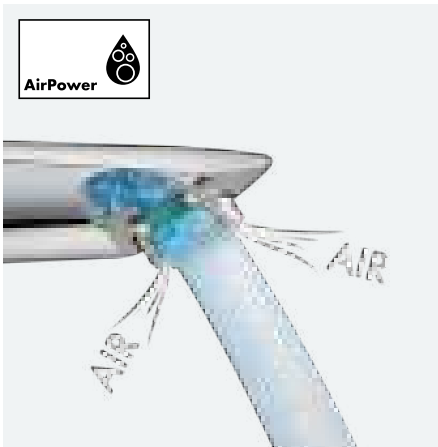

- Convenient use and optimal water flow
- Stop and start the water flow at the touch of a button during operation
- Can also be operated with an arm or elbow

QuickClean

QuickClean means flexible silicone discs. Dirt and limescale deposits can be simply rubbed off with your finger - low effort with no need to use cleaning products, extending your shower's lifespan.

- Air enriched water for a full, sparkling spray
- Lower energy consumption means fewer CO₂ emissions
- Lower water and energy consumption for double efficiency

AirPower

AirPower works by drawing in air via the jet outlet. This addition of air enriches the incoming water, making the jet fuller, lighter and softer. AirPower cleverly delivers a high jet volume with less water.