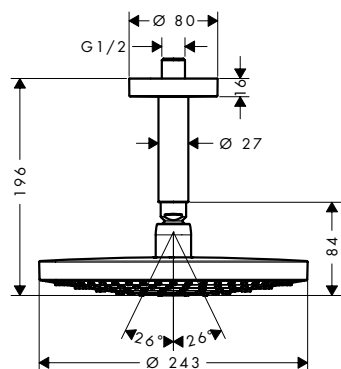

Raindance Select S Overhead shower 240 2jet with ceiling connector

- consists of: overhead shower, ceiling connector
- shower head size: 243 mm
- spray type: RainAir, Rain
- Select button on overhead shower
- ball-joint: overhead shower angle adjustable
- material spray disc: metal
- spray disc surface in two variants: chrome or white
- brass ceiling connector
- ceiling connection length: 100 mm
- maximum flow rate at 3 bar: 17 l/min
- flow rate Rain spray (at 3 bar): 17 l/min
- flow rate RainAir spray (at 3 bar): 16 l/min
- minimum flow pressure: 1 bar
- spray disc removable for cleaning
- installation: ceiling
- connection thread G 1/2
- connection dimension: DN15

Chrome
White/Chrome

26467000
26467400

Water saving EcoSmart version:

- Raindance Select S Overhead shower 240 2jet EcoSmart 9 l/min with ceiling connector

Chrome

26469000