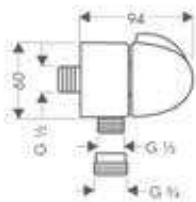

FixFit Wall outlet E stop
with non-return valve and shut-off
valve

- with integrated shut-off valve in metal
- with ceramic valve
- non-return valve
- 90° shut-off unit -> 1/4 turn
- free flow 30 l/min at 3 bar
- Adapter from G 1/2 to G 3/4 connection

finish Chrome
code no. 27452000