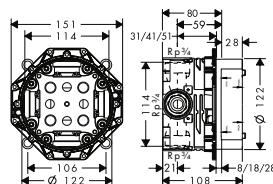

Basic set iBox universal

01800180

- suitable for all shower, bath tub and thermostat finish sets for concealed installation
- connection thread Rp 3/4
- rotationally-symmetric installation
- sound-decoupled installation
- connection dimension: DN20

Alternative products:

- Basic set iBox universal with shut-off unit

01850180

Optional parts:

- Extension iBox universal basic set 2.5 cm
- Fastening rail set for iBox universal
- Assembly aid for iBox universal

13595000

96615000

93500000