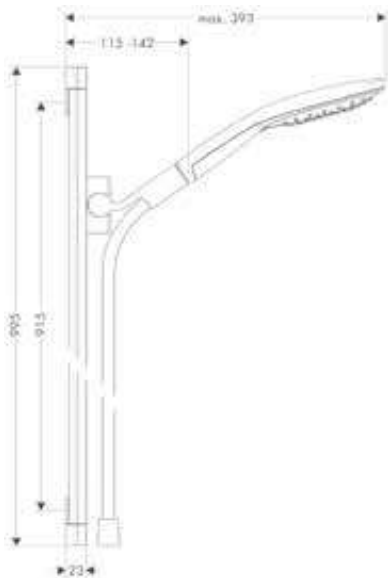

Raindance Select S shower sets

Raindance Select S Shower set 150 3jet with shower bar 90 cm

- consists of: hand shower, shower bar, shower hose, slider
- shower head size: 150 mm
- spray type: RainAir, CaresseAir, Mix
- convenient diversion via Select button
- 90° position adjustable hand shower holder, pivots left and right, up and down
- maximum flow rate at 3 bar: 16,4 l/min
- minimum flow pressure: 1 bar
- pivot connector prevent hose from tangling
- wall mounting: screw fastening
- 23 mm width of shower bar
- profile stand pipe: square

finish	code no.
Chrome	26626000
White/Chrome	26626400

Consisting of:

- **Raindance Select S** Hand shower 150 3jet (# 28587XXX)
- **Unica** Shower bar Raindance 90 cm with Isiflex shower hose 160 cm (# 27636000)

Optional parts:

1. **Raindance** Corner fitting set
   - **Raindance** Wall bar spacer

finish	code no.
Chrome	28694000
Chrome	98993000