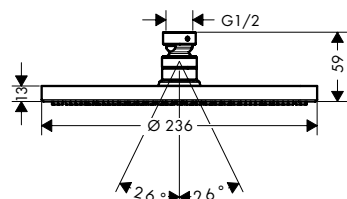

- Shower arm 38.9 cm Chrome 27413000
- Matt Black 27413670
- Matt White 27413700
- Ceiling connector 10 cm Chrome 27479000
- Matt Black 27479670
- Matt White 27479700

finish

code no.

NEW

Raindance S Shower system 240 1 jet PowderRain with ShowerSelect S