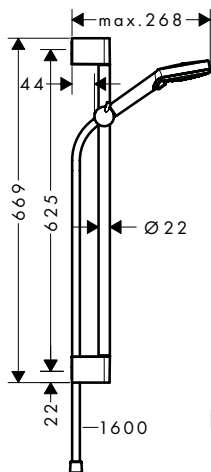

finish

code no.

NEW

Vernis Blend Shower set Vario
with shower bar 65 cm project
pack (6 pieces)

Chrome

26371000

6x

NEW

- consists of: hand shower, shower bar, shower hose, slider
- shower head size: 100 mm
- spray type: Rain, IntenseRain
- spray type adjustment by turning spray disc
- hand shower holder inclination angle can be adjusted by 45°
- maximum flow rate at 3 bar: 15,2 l/min
- minimum flow pressure: 1 bar
- wall supports of plastic
- stand pipe length: 669 mm
- shower bar diameter: 22 mm
- profile stand pipe: round
- drilling distance 625 mm
- packaging unit: 6 pieces

Consisting of:

- Vernis Blend Shower set Vario with shower bar Crometta 65 cm (# 26275000)