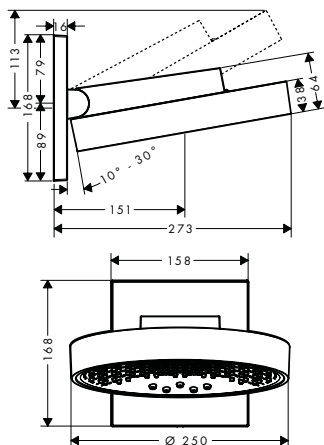

finish

code no.

Rainfinity Overhead shower
250 3jet with wall connector

Chrome
Matt White

26232000
26232700

- consists of: overhead shower, wall connector
- shower head size: 250 mm
- spray type: PowderRain, Intense PowderRain, RainStream
- projection 273 mm
- middle spray disc: 151 mm
- frame: metal
- material spray disc: aluminium
- spray disc surface: graphite
- shower head vertically inclinable by 10-30°
- maximum flow rate at 3 bar: 20 l/min
- flow rate PowderRain spray (at 3 bar): 20 l/min
- flow rate Intense PowderRain (at 3 bar): 18 l/min
- flow rate RainStream spray (at 3 bar): 16 l/min
- minimum flow pressure: 1,7 bar
- the 3 spray zones must be controlled via 3 valves or a diverter valve with 3 outlets
- overhead shower removable for cleaning
- installation: wall-mounted - for installation on iBox

Alternative sizes:

- **Rainfinity** Overhead shower 360 3jet with wall connector

Chrome 26234000
Brushed Bronze 26234140
Brushed Black 26234340
Chrome
Matt Black 26234670
Matt White 26234700
Polished Gold Optic 26234990

Water saving EcoSmart version:

- **Rainfinity** Overhead shower 250 3jet EcoSmart with wall connector

Chrome 26233000
Matt White 26233700

Required parts:

- Basic set iBox universal 01800180