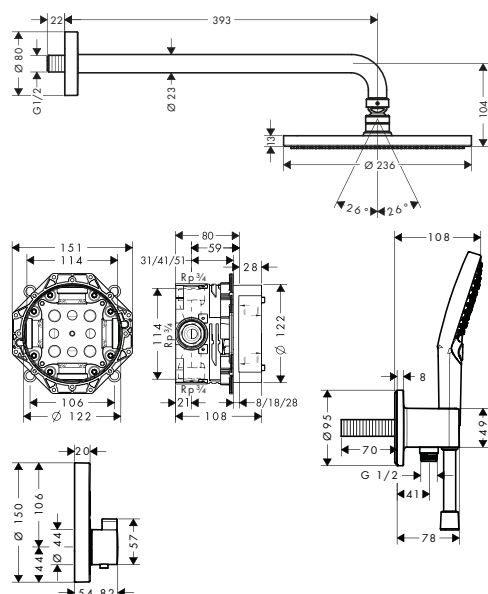

Consisting of:

- **Raindance S** Overhead shower 240 1jet PowderRain with shower arm (# 27607000)
- **Raindance Select S** Hand shower 120 3jet PowderRain (# 26014000)
- **ShowerSelect S** Thermostat for concealed installation for 2 functions (# 15743000)
- Basic set iBox universal (# 01800180)
- **FixFit** Wall outlet S with shower holder (# 26487000)
- **Isiflex** Shower hose 125 cm (# 28272000)