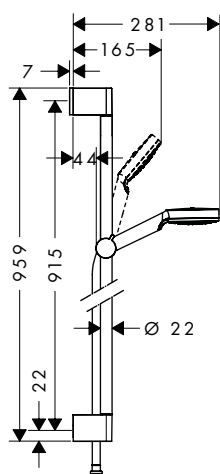

Crometta Shower set 1jet with shower bar 90 cm

finish White/Chrome **code no.** 26537400

- consists of: hand shower, shower bar, shower hose, slider
- shower head size: 100 mm
- spray type: Rain
- hand shower holder inclination angle can be adjusted by 45°
- maximum flow rate at 3 bar: 14 l/min
- minimum flow pressure: 1 bar
- pivot connector prevent hose from tangling
- wall mounting: screw fastening
- wall supports of plastic
- shower bar diameter: 22 mm
- profile stand pipe: round

Consisting of:

- **Crometta** Hand shower 1jet (# 26331400)
- **Unica** Shower bar Croma 90 cm (# 26506000)
- **Isiflex** Shower hose 160 cm (# 28276000)

Alternative sizes:

- **Crometta** Shower set 1jet with shower bar 65 cm White/Chrome 26533400

Water saving EcoSmart version:

- **Crometta** Shower set 1jet EcoSmart 9 l/min with shower bar 90 cm White/Chrome 26539400

Optional parts:

- Wall bar spacer Chrome 97450000