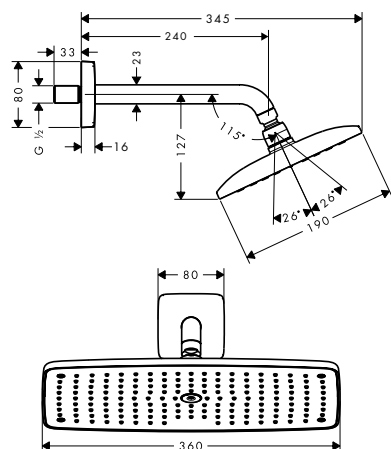

Water saving EcoSmart version:

- **Raindance E** Overhead shower 360 1jet EcoSmart 9 l/min with ceiling connector

Chrome

26604000

Raindance E Overhead shower
360 1jet with shower arm 24 cm

Chrome

27371000

- consists of: overhead shower, shower arm
- shower head size: 360 x 190 mm
- spray type: RainAir
- ball-joint: overhead shower angle adjustable
- material spray disc: metal
- shower arm length 240 mm
- maximum flow rate at 3 bar: 16,5 l/min
- flow rate RainAir spray (at 3 bar): 16,5 l/min
- minimum flow pressure: 1,3 bar
- spray disc removable for cleaning
- installation: wall
- connection thread G 1/2
- connection dimension: DN15