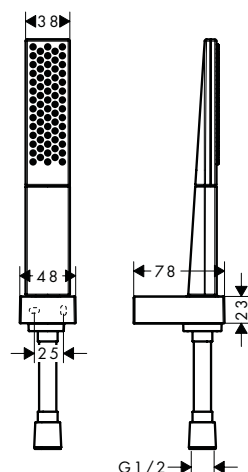

Rainfinity Shower holder set

100 1jet with shower hose
125 cm

Chrome
Matt White

26857000
26857700

- consists of: baton hand shower, shower holder, shower hose
- shower head size: 100 x 38 mm
- spray type: PowderRain
- maximum flow rate at 3 bar: 13,8 l/min
- minimum flow pressure: 1 bar
- pivot connector prevent hose from tangling
- wall mounting: screw fastening
- wall supports of metal

Consisting of:

- **Rainfinity** Baton hand shower 100 1jet (# 26866XXX)
- **Isiflex** Shower hose 125 cm (# 28272XXX)
- Shower holder Porter E (# 28387XXX)

Alternative sizes:

- **Rainfinity** Shower holder set 100 1jet with shower hose 160 cm

Chrome
Matt White

26856000
26856700