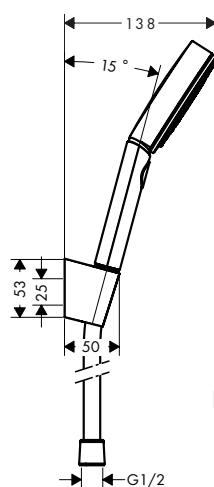

finish

code no.

Chrome 26721000
White/Chrome 26721400

Pulsify Select S shower holder sets

Pulsify Select S Shower holder set 105 3jet Relaxation with shower hose 125 cm

- consists of: hand shower, shower holder, shower hose
- shower head size: 105 mm
- spray type: PowderRain, IntenseRain, Massage spray
- convenient diversion via Select button
- maximum flow rate at 3 bar: 11,4 l/min
- minimum flow pressure: 1 bar
- wall supports of plastic