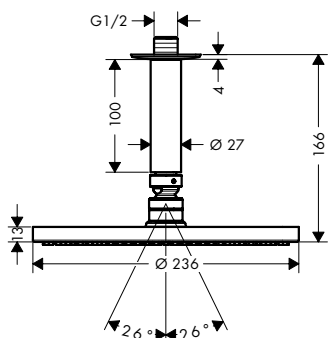

finish

code no.

Raindance S Overhead shower 240 1jet PowderRain with ceiling connector

Chrome

27620000

- consists of: overhead shower, ceiling connector
- shower head size: 240 mm
- spray type: PowderRain
- ball-joint: overhead shower angle adjustable
- material spray disc: metal
- ceiling connection length: 100 mm
- maximum flow rate at 3 bar: 18 l/min
- flow rate PowderRain spray (at 3 bar): 18 l/min
- minimum flow pressure: 1 bar
- spray disc removable for cleaning
- installation: ceiling
- connection thread G 1/2
- connection dimension: DN15

Alternative products:

- **Raindance S** Overhead shower 240 1jet PowderRain with shower arm Chrome 27607000
- **Raindance S** Overhead shower 240 1jet PowderRain Chrome 27623000
- Matt Black 27623670
- Matt White 27623700