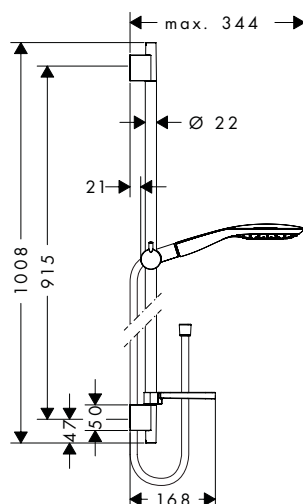

Raindance Select E shower sets

finish

code no.

Raindance Select E Shower set 150 3jet with shower bar 90 cm and soap dish

Chrome

27857000

- consists of: hand shower, shower bar, shower hose, slider, soap dish
- shower head size: 150 mm
- spray type: RainAir, CaresseAir, Mix
- convenient diversion via Select button
- 90° position adjustable hand shower holder, pivots left and right, up and down
- maximum flow rate at 3 bar: 16,4 l/min
- minimum flow pressure: 1 bar
- pivot connector prevent hose from tangling
- wall mounting: screw fastening
- wall supports of plastic
- shower bar diameter: 22 mm
- profile stand pipe: round

Consisting of:

- **Raindance Select E** Hand shower 150 3jet (# 26550000)
- **Unica** Shower bar S Puro 90 cm with Isiflex shower hose 160 cm (# 28631000)
- **Casetta** Soap dish E (# 26519000)

Alternative sizes:

- **Raindance Select E** Shower set 150 3jet with shower bar 65 cm and soap dish Chrome 27856000

Optional parts:

- Wall bar spacer Chrome 97450000