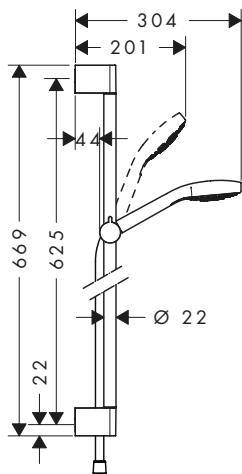

finish

code no.

Croma Select S Shower set Vario with shower bar 65 cm

White/Chrome

26562400

- consists of: hand shower, shower bar, shower hose, slider
- shower head size: 110 mm
- spray type: Rain, IntenseRain, TurboRain
- convenient diversion via Select button
- hand shower holder inclination angle can be adjusted by 45°
- maximum flow rate at 3 bar: 15 l/min
- minimum flow pressure: 1 bar
- pivot connector prevent hose from tangling
- wall mounting: screw fastening
- wall supports of plastic
- shower bar diameter: 22 mm
- profile stand pipe: round

Consisting of:

- **Croma Select S** Hand shower Vario (# 26802400)
- **Unica** Shower bar Cromo 65 cm with Isiflex shower hose 160 cm (# 26503000)

Alternative sizes:

- **Croma Select S** Shower set Vario with shower bar 90 cm White/Chrome 26572400

Water saving EcoSmart version:

- **Croma Select S** Shower set Vario EcoSmart 9 l/min with shower bar 65 cm White/Chrome 26563400

Alternative products:

- **Croma Select S** Shower set Vario with shower bar 65 cm and soap dish White/Chrome 26566400

Optional parts:

- Wall bar spacer Chrome 97450000