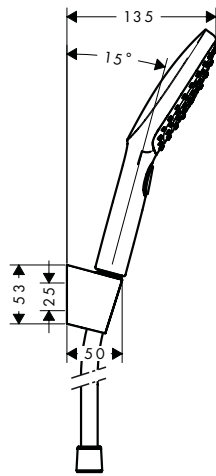

Raindance Select E shower holder sets

Raindance Select E Shower holder set 120 3jet with shower hose 160 cm

- consists of: hand shower, shower holder, shower hose
- shower head size: 120 mm
- spray type: RainAir, Rain, Whirl
- convenient diversion via Select button
- maximum flow rate at 3 bar: 14,4 l/min
- minimum flow pressure: 1 bar
- pivot connector prevent hose from tangling
- Shower holder of plastic

Consisting of:

- **Raindance Select E** Hand shower 120 3jet (# 26520XXX)
- Shower holder Porter S (# 28331000)
- **Isiflex** Shower hose 160 cm (# 28276000)

Alternative sizes:

- **Raindance Select E** Shower holder set 120 3jet with shower hose 125 cm

finish

code no.

Chrome
White/Chrome

26720000
26720400