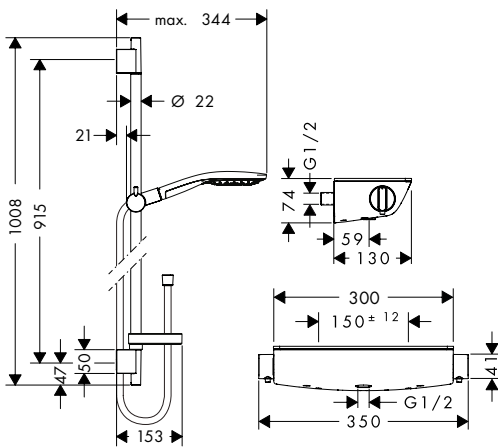

Optional parts:

- S-connections adapter G 3/4 for renovation Chrome 02026000