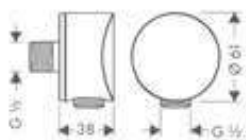

FixFit Wall outlet S
without non-return valve

- metal connection angle

Alternative products:

- **FixFit** Wall outlet S with non-return valve Chrome 27456000
- **FixFit** Wall outlet S with non-return valve and synthetic connection angle Chrome 26453000
- Brushed Bronze 26453140
- Brushed Black 26453340
- Chrome 26453670
- Matt Black 26453700
- Matt White 26453700
- Polished Gold Optic 26453990