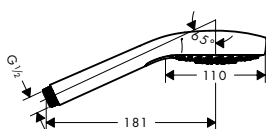

Croma Select S

finish

code no.

Croma Select S Hand shower Multi

White/Chrome

26800400

- shower head size: 110 mm
- spray type: SoftRain, IntenseRain, Massage spray
- convenient diversion via Select button
- easy cleanable plastic spray disc, spray disc surface: white
- maximum flow rate at 3 bar: 16 l/min
- minimum flow pressure: 1 bar
- with internal water conduction
- rinseable screen seal
- connection thread G 1/2
- connection dimension: DN15
- suitable for continuous flow water heaters