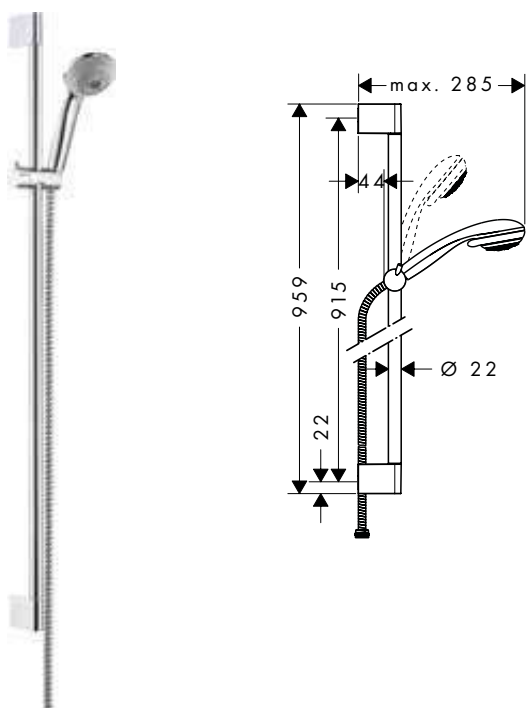

Crometta 85 shower sets

Crometta 85 Shower set Multi with shower bar 90 cm

finish Chrome
code no. 27766000

- consists of: hand shower, shower bar, shower hose, slider
- shower head size: 85 mm
- spray type: Massage spray, MonoRain, normal spray
- spray type adjustment by turning spray disc
- 90° position adjustable hand shower holder, pivots left and right, up and down
- maximum flow rate at 3 bar: 16 l/min
- minimum flow pressure: 1 bar
- wall mounting: screw fastening
- wall supports of plastic
- shower bar diameter: 22 mm
- profile stand pipe: round

Consisting of:

- **Crometta 85** Hand shower Multi (# 28563000)
- **Unica** Shower bar Crometta 90 cm with Metaflex shower hose 160 cm (# 27614000)

Alternative sizes:

- **Crometta 85** Shower set Multi with shower bar 65 cm Chrome 27767000

Optional parts:

- **Casetta** Soap dish C Chrome 28678000
- Wall bar spacer Chrome 97450000