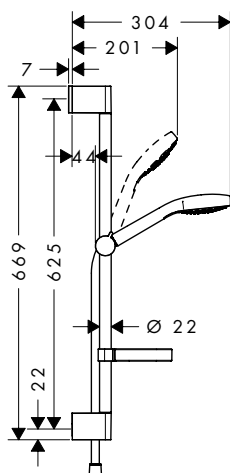

Croma Select S Shower set
Vario with shower bar 65 cm and soap dish

White/Chrome 26566400

- consists of: hand shower, shower bar, shower hose, slider, soap dish
- shower head size: 110 mm
- spray type: Rain, TurboRain, IntenseRain
- convenient diversion via Select button
- hand shower holder inclination angle can be adjusted by 45°
- maximum flow rate at 3 bar: 14,7 l/min
- minimum flow pressure: 1 bar
- pivot connector prevent hose from tangling
- wall mounting: screw fastening
- wall supports of plastic
- shower bar diameter: 22 mm
- profile stand pipe: round

Consisting of:

- **Croma Select S** Hand shower Vario (# 26802400)
- **Unica** Shower bar Cromo 65 cm with Isiflex shower hose 160 cm (# 26503000)
- **Casetta** Soap dish C (# 28678000)

Alternative products:

- **Croma Select S** Shower set Vario with shower bar 65 cm White/Chrome 26562400

Optional parts:

- Wall bar spacer Chrome 97450000