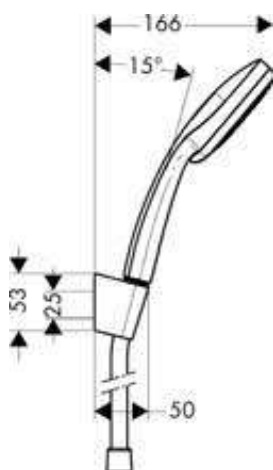

Croma 100 shower holder sets

Croma 100 Shower holder set Multi with shower hose 125 cm

finish Chrome **code no.** 27593000

- consists of: hand shower, shower holder, shower hose
- shower head size: 100 mm
- spray type: MonoRain, Massage spray, Rain
- spray type adjustment by turning spray disc
- maximum flow rate at 3 bar: 19 l/min
- minimum flow pressure: 1 bar
- pivot connector prevent hose from tangling
- Shower holder of plastic

Consisting of:

- **Croma 100** Hand shower Multi (# 28536000)
- Shower holder Porter S (# 28331000)
- **Isiflex** Shower hose 125 cm (# 28272000)

Alternative sizes:

- **Croma 100** Shower holder set Multi with shower hose 160 cm

Chrome 27595000