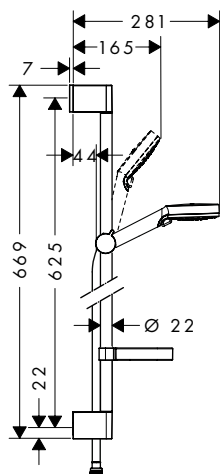

Crometta Shower set Vario with shower bar 65 cm and soap dish

finish White/Chrome **code no.** 26553400

- consists of: hand shower, shower bar, shower hose, slider, soap dish
- shower head size: 100 mm
- spray type: Rain, IntenseRain
- spray type adjustment by turning spray disc
- hand shower holder inclination angle can be adjusted by 45°
- maximum flow rate at 3 bar: 13,8 l/min
- minimum flow pressure: 1 bar
- pivot connector prevent hose from tangling
- wall mounting: screw fastening
- wall supports of plastic
- shower bar diameter: 22 mm
- profile stand pipe: round

Consisting of:

- **Crometta** Hand shower Vario (# 26330400)
- **Unica** Shower bar Croma 65 cm (# 26505000)
- **Isiflex** Shower hose 160 cm (# 28276000)
- **Casetta** Soap dish C (# 28678000)

Alternative products:

- **Crometta** Shower set Vario with shower bar 65 cm White/Chrome 26532400

Optional parts:

- Wall bar spacer Chrome 97450000