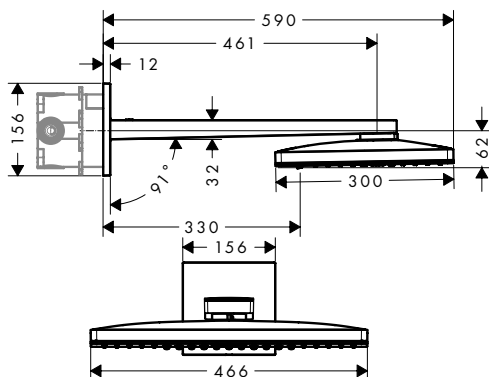

finish

code no.

Rainmaker Select Overhead shower 460 2jet with shower arm

White/Chrome
Black/Chrome

24005400
24005600

- consists of: overhead shower, shower arm, escutcheon
- shower head size: 466 x 300 mm
- spray type: Rain, RainStream
- material spray disc: plexiglas
- easy cleanable spray disc in glass optics
- shower arm length 461 mm
- maximum flow rate at 3 bar: 18 l/min
- flow rate Rain spray (at 3 bar): 18 l/min
- flow rate RainStream spray (at 3 bar): 15 l/min
- minimum flow pressure: 1,5 bar
- the 2 spray zones must be controlled via 2 valves or a diverter valve with 2 outlets
- spray disc removable for cleaning
- overhead shower removable for cleaning
- installation: wall-mounted - for installation on iBox
- connection dimension: DN15
- not included: basic set

Water saving EcoSmart version:

- **Rainmaker Select** Overhead shower 460 2jet EcoSmart 9 l/min with shower arm

White/Chrome

24015400

Required parts:

- Basic set iBox universal

01800180

Optional parts:

- **ShowerSelect Glass** Valve for concealed installation for 3 functions
- **ShowerSelect Glass** Thermostat HighFlow for concealed installation

White/Chrome

15736400

White/Chrome

15734400