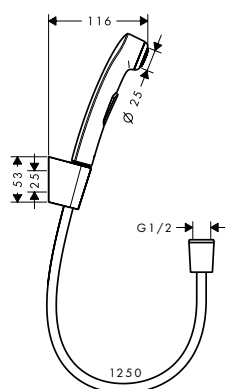

Bidette

Bidette hand shower 1jet with shower holder and pressure shower hose 125 cm

Chrome

32129000

- consists of: bidette hand shower, shower holder, chrome-colored shower hose
- maximum flow rate at 3 bar: 6 l/min
- minimum flow pressure: 1 bar
- with non-return valve
- we recommend using this product with a shut-off valve in the line
- Shower holder of plastic

Consisting of:

- Shower holder Porter S (# 28331000)

Alternative sizes:

- Bidette hand shower 1jet with shower holder and pressure shower hose 160 cm

Chrome

32128000