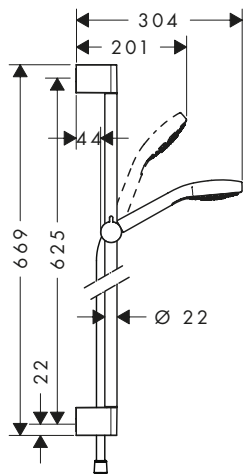

Croma Select E Shower set Multi with shower bar 65 cm

White/Chrome

26580400

- consists of: hand shower, shower bar, shower hose, slider
- shower head size: 110 mm
- spray type: SoftRain, IntenseRain, Massage spray
- convenient diversion via Select button
- hand shower holder inclination angle can be adjusted by 45°
- maximum flow rate at 3 bar: 16 l/min
- minimum flow pressure: 1 bar
- pivot connector prevent hose from tangling
- wall mounting: screw fastening
- wall supports of plastic
- shower bar diameter: 22 mm
- profile stand pipe: round

Consisting of:

- **Croma Select E** Hand shower Multi (# 26810400)
- **Unica** Shower bar Croma 65 cm (# 26505000)
- **Isiflex** Shower hose 160 cm (# 28276000)

Alternative sizes:

- **Croma Select E** Shower set Multi with shower bar 90 cm White/Chrome 26590400

Water saving EcoSmart version:

- **Croma Select E** Shower set Multi EcoSmart 9 l/min with shower bar 65 cm White/Chrome 26581400

Optional parts:

- Wall bar spacer Chrome 97450000