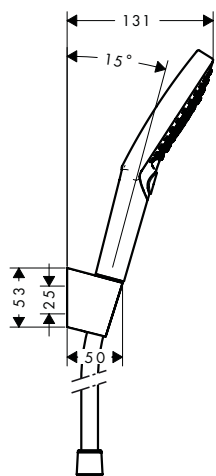

Raindance Select S shower holder sets

Raindance Select S Shower holder set 120 3jet PowderRain with shower hose 125 cm

- consists of: hand shower, shower holder, shower hose
- shower head size: 125 mm
- spray type: PowderRain, Rain, Whirl
- convenient diversion via Select button
- maximum flow rate at 3 bar: 11 l/min
- minimum flow pressure: 1 bar
- pivot connector prevent hose from tangling
- Shower holder of plastic

Consisting of:

- **Raindance Select S** Hand shower 120 3jet PowderRain (# 26014000)
- Shower holder Porter S (# 28331000)
- **Isiflex** Shower hose 125 cm (# 28272000)

Alternative sizes:

- **Raindance Select S** Shower holder set 120 3jet PowderRain with shower hose 160 cm

Chrome

27669000