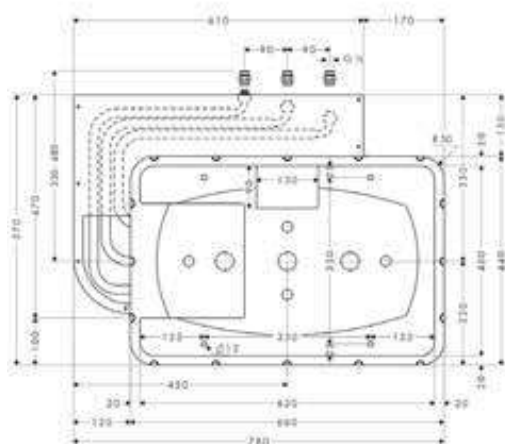

Raindance Rainmaker

finish

code no.

Raindance Rainmaker
Overhead shower 680/460
3jet with lighting

Chrome

28418000

- shower head size: 680 x 460 mm
- spray type: RainAir, Whirl, RainAir XL
- material spray disc: metal
- maximum flow rate at 3 bar: 28,1 l/min
- flow rate RainAir spray (at 3 bar): 20 l/min
- flow rate RainAir XL (at 3 bar): 28,1 l/min
- flow rate WhirlAir spray (at 3 bar): 22 l/min
- minimum flow pressure: 3 bar
- the 3 spray zones must be controlled via 3 valves or a diverter valve with 3 outlets
- installation: ceiling mounted
- connection thread G 1/2
- connection dimension: DN20
- with integrated lighting
- illuminant: LED
- power supply: 12 V - DC
- transformer power supply for concealed installation 12 V, 18 W
- input voltage: 100 - 240 V AC / 50 / 60 Hz
- output voltage: 12 V - DC
- colour temperature: 2700 K
- TÜV certified
- not included: basic set

Alternative products:

- **Raindance Rainmaker** Overhead shower 680/460 3jet without lighting

Chrome

28417000

Required parts:

- **Raindance Rainmaker** Basic set for overhead shower 680/460 3jet

28414180

Optional parts:

- **ShowerSelect** Thermostat HighFlow for concealed installation for 1 function and additional outlet
- **ShowerSelect** Valve for concealed installation for 3 functions

Chrome

15761000

Chrome

15764000

Raindance Rainmaker
Basic set for overhead shower
680/460 3jet

28414180

- connection dimension: G 1/2

Optional parts:

- **Raindance Rainmaker** Overhead shower 680/460 3jet with lighting
- **Raindance Rainmaker** Overhead shower 680/460 3jet without lighting

Chrome

28418000

Chrome

28417000