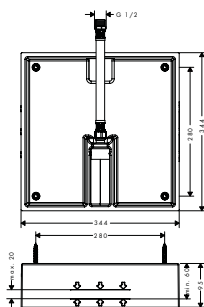

finish

code no.

Raindance E Basic set
for overhead shower 400/400
1 jet

26254180

Optional parts:

- **Raindance E** Overhead shower 400/400 1 jet
- **Raindance E** Overhead shower 400/400 1 jet EcoSmart 9 l/min

Chrome

26252000

Chrome

26253000