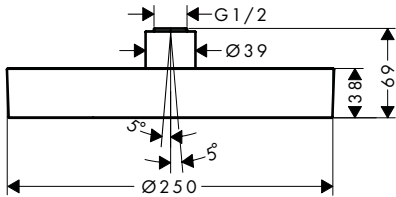

Rainfinity Overhead shower
250 1jet

- shower head size: 250 mm
- spray type: PowderRain
- ball-joint: overhead shower angle (2 x 5°) adjustable
- frame: metal
- material spray disc: aluminium
- spray disc surface: graphite
- maximum flow rate at 3 bar: 16 l/min
- flow rate PowderRain spray (at 3 bar): 16 l/min
- minimum flow pressure: 1 bar
- overhead shower removable for cleaning
- installation: ceiling or wall
- connection thread G 1/2
- connection dimension: DN15

finish **code no.**

Chrome	26228000
Brushed Bronze	26228140
Brushed Black	26228340
Chrome	
Matt Black	26228670
Matt White	26228700
Polished Gold Optic	26228990

Required parts (choose one)

· Shower arm square 39 cm	Chrome	27694000
	Brushed Bronze	27694140
	Brushed Black	27694340
	Chrome	
	Matt Black	27694670
	Matt White	27694700
	Polished Gold Optic	27694990
· Ceiling connector S 10 cm	Chrome	27393000
	Brushed Bronze	27393140
	Brushed Black	27393340
	Chrome	
	Matt Black	27393670
	Matt White	27393700
	Polished Gold Optic	27393990
· Ceiling connector S 30 cm	Chrome	27389000
	Brushed Bronze	27389140
	Brushed Black	27389340
	Chrome	
	Matt Black	27389670
	Matt White	27389700
	Polished Gold Optic	27389990

Alternative sizes:

· Rainfinity Overhead shower 360 1jet	Chrome	26231000
	Brushed Bronze	26231140
	Brushed Black	26231340
	Chrome	
	Matt Black	26231670
	Matt White	26231700
	Polished Gold Optic	26231990

Water saving EcoSmart version:

· Rainfinity Overhead shower 250 1jet EcoSmart	Chrome	26229000
	Brushed Bronze	26229140
	Brushed Black	26229340
	Chrome	
	Matt Black	26229670
	Matt White	26229700
	Polished Gold Optic	26229990