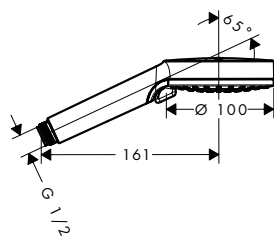

finish

code no.

NEW

12x

Vernis Blend Hand shower Vario project pack (12 pcs.)

Chrome

26085000

- shower head size: 100 mm
- spray type: Rain, IntenseRain
- spray type adjustment by turning spray disc
- easy cleanable plastic spray disc
- maximum flow rate at 3 bar: 15,2 l/ min
- minimum flow pressure: 1 bar
- with internal water conduction
- rinseable screen seal
- connection thread G 1/2
- connection dimension: DN15
- suitable for continous flow water heaters
- packaging unit: 12 pieces

Consisting of:

- Vernis Blend Hand shower Vario (# 26270000)

NEW