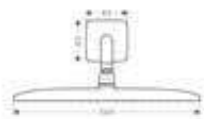

finish

code no.

Raindance E Overhead shower
360 1jet with shower arm 39 cm

Chrome

27376000

- consists of: overhead shower, shower arm
- shower head size: 360 x 190 mm
- spray type: RainAir
- ball-joint: overhead shower angle adjustable
- material spray disc: metal
- shower arm length 390 mm
- maximum flow rate at 3 bar: 16,5 l/min
- flow rate RainAir spray (at 3 bar): 16,5 l/min
- minimum flow pressure: 1,3 bar
- spray disc removable for cleaning
- installation: wall
- connection thread G 1/2
- connection dimension: DN15

Water saving EcoSmart version:

Raindance E Overhead shower 360 1jet
EcoSmart 9 l/min with shower arm Chrome

26605000