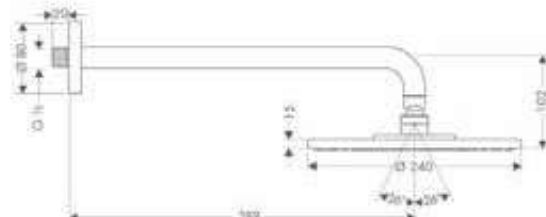

Raindance S Overhead shower 240 1jet with shower arm

Chrome

27474000

- consists of: overhead shower, shower arm
- shower head size: 240 mm
- spray type: RainAir
- ball-joint: overhead shower angle adjustable
- material spray disc: metal
- shower arm length 390 mm
- maximum flow rate at 3 bar: 18 l/min
- flow rate RainAir spray (at 3 bar): 18 l/min
- minimum flow pressure: 1 bar
- spray disc removable for cleaning
- installation: wall
- connection thread G 1/2
- connection dimension: DN15

Consisting of:

- Shower arm 38.9 cm (# 27413000)

Water saving EcoSmart version:

- **Raindance S** Overhead shower 240 1jet EcoSmart 9 l/min with shower arm

Chrome

27461000