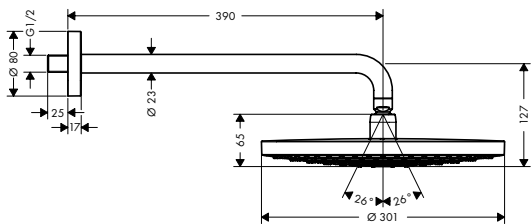

Raindance Select S Overhead shower 300 2jet with shower arm

- consists of: overhead shower, shower arm
- shower head size: 301 mm
- spray type: RainAir, Rain
- Select button on overhead shower
- ball-joint: overhead shower angle adjustable
- material spray disc: metal
- spray disc surface in two variants: chrome or white
- shower arm length 390 mm
- maximum flow rate at 3 bar: 17 l/min
- flow rate Rain spray (at 3 bar): 17 l/min
- flow rate RainAir spray (at 3 bar): 17 l/min
- minimum flow pressure: 1,5 bar
- spray disc removable for cleaning
- installation: wall
- connection thread G 1/2
- connection dimension: DN15

finish

code no.

Chrome
White/Chrome

27378000
27378400