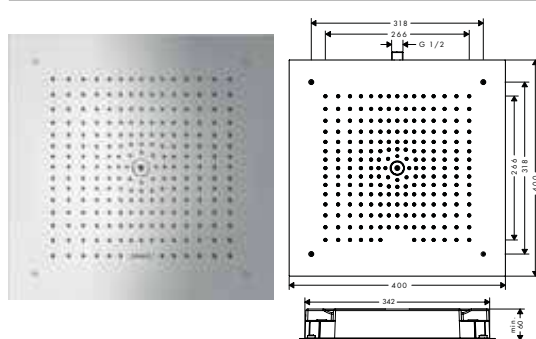

Raindance E Overhead shower
400/400 1jet

Chrome

26252000

- shower head size: 400 x 400 mm
- spray type: RainAir
- material spray disc: metal
- maximum flow rate at 3 bar: 20 l/min
- flow rate RainAir spray (at 3 bar): 20 l/min
- minimum flow pressure: 1,2 bar
- spray disc removable for cleaning
- installation: flush with the ceiling
- connection thread G 1/2
- connection dimension: DN15
- not included: basic set

Water saving EcoSmart version:

- **Raindance E** Overhead shower 400/400 1jet EcoSmart 9 l/min

Chrome

26253000

Required parts:

- **Raindance E** Basic set for overhead shower 400/400 1jet

26254180