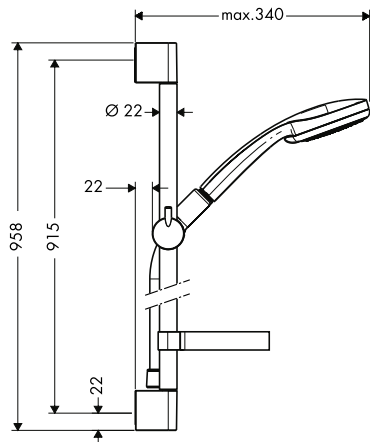

Croma 100 shower sets

finish

code no.

Croma 100 Shower set Multi with shower bar 90 cm and soap dish

Chrome

27774000

- consists of: hand shower, shower bar, shower hose, slider, soap dish
- shower head size: 100 mm
- spray type: Rain, MonoRain, Massage spray
- spray type adjustment by turning spray disc
- 90° position adjustable hand shower holder, pivots left and right, up and down
- maximum flow rate at 3 bar: 19 l/min
- minimum flow pressure: 1 bar
- pivot connector prevent hose from tangling
- wall mounting: screw fastening
- wall supports of plastic
- shower bar diameter: 22 mm
- profile stand pipe: round

Consisting of:

- **Croma 100** Hand shower Multi (# 28536000)
- **Unica** Shower bar C 90 cm with Isiflex shower hose 160 cm (# 27610000)
- **Casetta** Soap dish C (# 28678000)

Optional parts:

- Wall bar spacer

Chrome

97450000