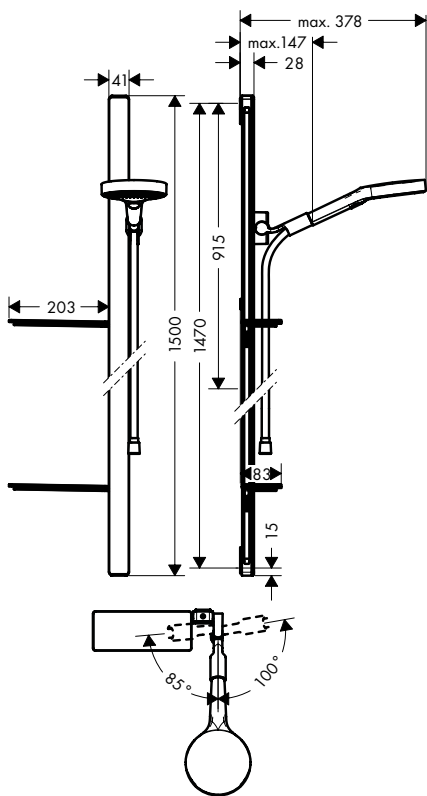

Water saving EcoSmart version:

- **Rainfinity** Shower set 130 3jet EcoSmart with shower bar 150 cm and soap dishes Chrome 27674000