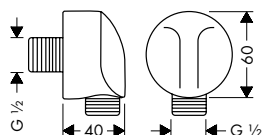

FixFit Wall outlet E
without non-return valve

- metal connection angle
- connection type: G 1/2
- hose nut: for shower hoses with conical nut on both sides
- material cover: plastic

finish Chrome
Brushed Bronze 27454000
Brushed Black 27454140
Chrome 27454340
Matt Black 27454670
Matt White 27454700
Polished Gold Optic 27454990

Alternative products:

- **FixFit** Wall outlet E with non-return valve Chrome 27458000