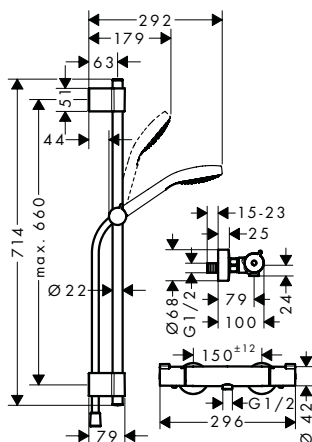

Consisting of:

- **Croma Select S** Hand shower Vario (# 26802400)
- **Ecostat** Shower thermostat 1001 CL for exposed installation (# 13211000)
- **Unica** Shower bar Varia 72 cm (# 27355000)
- **Isiflex** Shower hose 160 cm (# 28276000)