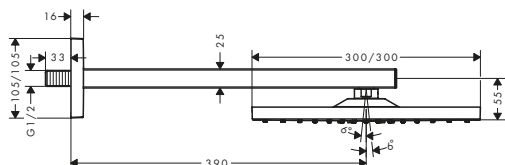

Raindance E Shower system
300 1jet with ShowerSelect
Square

Chrome 27952000

- consists of: overhead shower, hand shower, Thermostat, basic set, wall outlet, shower hose
- shower head size: 300 x 300 mm
- spray type overhead shower: RainAir
- spray type hand shower: PowderRain, Rain, Whirl
- maximum flow rate at 3 bar: 17,1 l/min
- minimum flow pressure: 1,5 bar
- pivot connector prevent hose from tangling

NEW