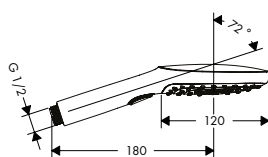

finish code no.

Raindance Select E Hand shower 120 3jet

- shower head size: 120 mm
- spray type: RainAir, Rain, Whirl
- convenient diversion via Select button
- easy cleanable plastic spray disc
- maximum flow rate at 3 bar: 14,4 l/min
- minimum flow pressure: 1 bar
- with internal water conduction
- rinseable screen seal
- connection thread G 1/2
- connection dimension: DN15
- suitable for continuous flow water heaters

Chrome	26520000
Brushed Bronze	26520140
Brushed Black	26520340
Chrome	
White/Chrome	26520400
Matt Black	26520670
Matt White	26520700
Polished Gold Optic	26520990