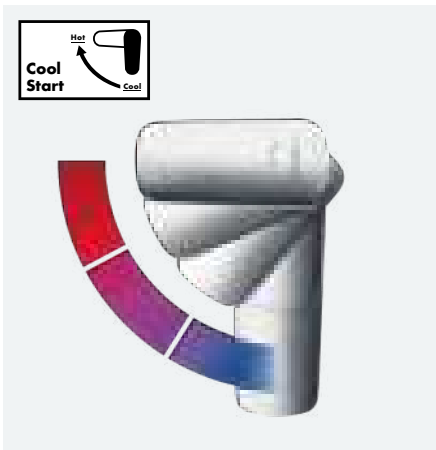

CoolStart

On standard taps the continuous flow heater or circulation pump starts up immediately when the handle is in the middle position, but with CoolStart taps the hot water is only added when the lever is moved to the left. This cuts down on energy needs, CO₂ emissions and costs.

- Basic setting enables only cold water to flow
- Large energy, and therefore money, saving potential - ideal in business premises
- Special user ergonomics (the lever only needs to be moved to the left for hot water)