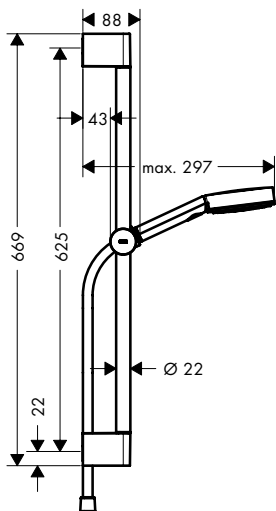

Optional parts:

- **Unica** Grab handle Comfort with shelf and shower holder White/Chrome 26328400
- **Unica** Foot support Comfort Chrome 26329000

Pulsify Select S shower sets

finish **code no.**

NEW

Pulsify Select S Shower set
105 3jet Relaxation with shower bar 65 cm