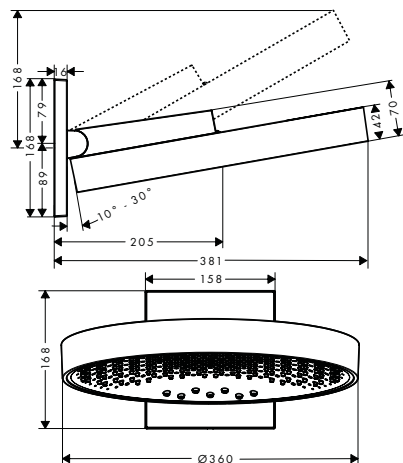

Rainfinity Overhead shower
360 3jet with wall connector

- consists of: overhead shower, wall connector
- shower head size: 360 mm
- spray type: PowderRain, Intense PowderRain, RainStream
- projection 381 mm
- middle spray disc: 205 mm
- frame: metal
- material spray disc: aluminium
- spray disc surface: graphite
- shower head vertically inclinable by 10-30°
- maximum flow rate at 3 bar: 28,1 l/min
- flow rate PowderRain spray (at 3 bar): 20 l/min
- flow rate Intense PowderRain (at 3 bar): 18 l/min
- flow rate RainStream spray (at 3 bar): 16 l/min
- minimum flow pressure: 1,7 bar
- the 3 spray zones must be controlled via 3 valves or a diverter valve with 3 outlets
- overhead shower removable for cleaning
- installation: wall-mounted - for installation on iBox
- connection dimension: DN15

finish **code no.**

Chrome	26234000
Brushed Bronze	26234140
Brushed Black	26234340
Chrome	
Matt Black	26234670
Matt White	26234700
Polished Gold Optic	26234990

Alternative sizes:

· Rainfinity Overhead shower 250 3jet with wall connector	Chrome	26232000
	Matt White	26232700

Required parts:

· Basic set iBox universal		01800180