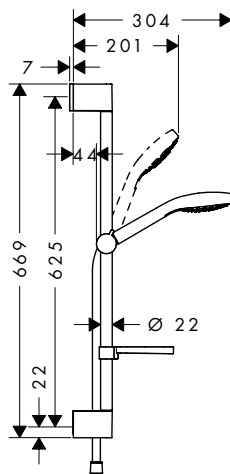

Water saving EcoSmart version:

- **Croma Select E** Shower set 1jet EcoSmart 9 l/min with shower bar 65 cm White/Chrome 26585400

Optional parts:

- Wall bar spacer Chrome 97450000

finish

code no.

Croma Select E Shower set Vario with shower bar 65 cm and soap dish