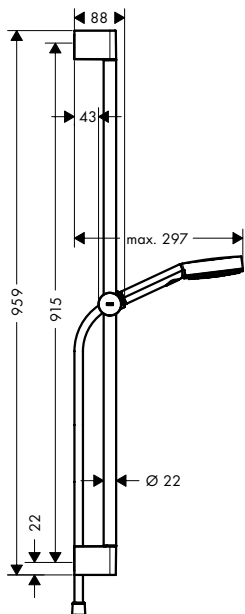

Pulsify Select S Shower set
105 3jet Relaxation with shower bar 90 cm

Chrome	24170000
Matt Black	24170670
Matt White	24170700

- consists of: hand shower, slider, shower bar, shower hose
- shower head size: 105 mm
- spray type: PowderRain, IntenseRain, Massage spray
- convenient diversion via Select button
- maximum flow rate at 3 bar: 11,4 l/min
- minimum flow pressure: 1 bar
- wall supports of plastic
- stand pipe length: 959 mm
- shower bar diameter: 22 mm
- profile stand pipe: round
- drilling distance 915 mm
- height-adjustable slider with locking push-button slider

Consisting of:

- **NEW** · Pulsify Select S Hand shower 105 3jet Relaxation (# 24110XXX)
- **NEW** · Unica Shower bar Pulsify S 90 cm with push slider and Isiflex shower hose 160 cm (# 24401000)

Alternative sizes:

NEW · Pulsify Select S Shower set 105 3jet Relaxation with shower bar 65 cm	Chrome	24160000
	Matt Black	24160670
	Matt White	24160700

Water saving EcoSmart version:

NEW · Pulsify Select S Shower set 105 3jet Relaxation EcoSmart with shower bar 90 cm	Chrome	24171000
	Matt Black	24171670
	Matt White	24171700