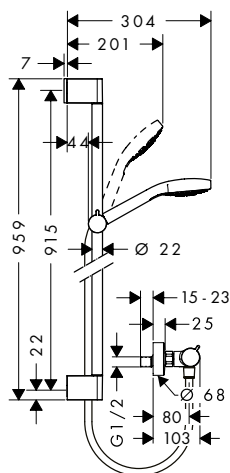

Croma Select E Shower system
for exposed installation Vario with Ecostat Comfort thermostat and shower bar 90 cm

White/Chrome

27082400

- consists of: hand shower, shower thermostat, shower bar, slider, shower hose
- shower head size: 110 mm
- convenient diversion via Select button
- spray type hand shower: Rain, TurboRain, IntenseRain
- maximum flow rate at 3 bar: 15 l/min
- minimum flow pressure: 1 bar
- profile stand pipe: round
- shower bar diameter: 22 mm
- pivot connector prevent hose from tangling
- hand shower holder inclination angle can be adjusted by 45°

Consisting of:

- Ecostat Shower thermostat Comfort for exposed installation (# 13116000)
- Croma Select E Hand shower Vario (# 26812400)
- Unica Shower bar Croma 90 cm (# 26506000)
- Isiflex Shower hose 160 cm (# 28276000)

Alternative sizes:

- Croma Select E Shower system for exposed installation Vario with Ecostat Comfort thermostat and shower bar 65 cm

White/Chrome

27081400