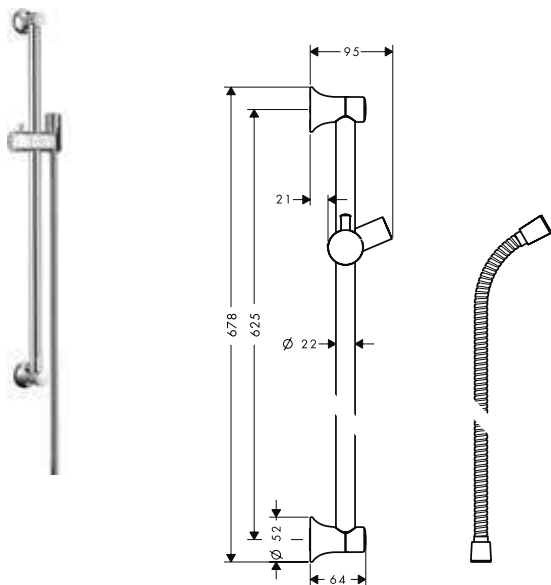

Classic style wall bars

finish code no.

Unica Shower bar Classic
65 cm with Sensoflex shower
hose 160 cm

Chrome 27617000
Brushed Nickel 27617820

- consists of: shower bar, shower hose, slider
- profile stand pipe: round
- shower bar diameter: 22 mm
- metal hand shower holder
- hand shower holder with locking mechanism
- slider steplessly adjustable
- inclination angle adjustable via raster

Consisting of:

- Sensoflex Metal shower hose 160 cm (# 28136000)

Optional parts:

- Casetta Soap dish C Chrome 28678000