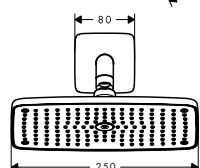

Raindance E Overhead shower
240 1jet with shower arm

Chrome

27370000

- consists of: overhead shower, shower arm
- shower head size: 250 x 150 mm
- spray type: RainAir
- ball-joint: overhead shower angle adjustable
- material spray disc: metal
- shower arm length 240 mm
- maximum flow rate at 3 bar: 17,6 l/min
- flow rate RainAir spray (at 3 bar): 17,6 l/min
- minimum flow pressure: 1,1 bar
- spray disc removable for cleaning
- installation: wall
- connection thread G 1/2
- connection dimension: DN15

Water saving EcoSmart version:

Raindance E Overhead shower 240 1jet
EcoSmart 9 l/min with shower arm Chrome

27375000