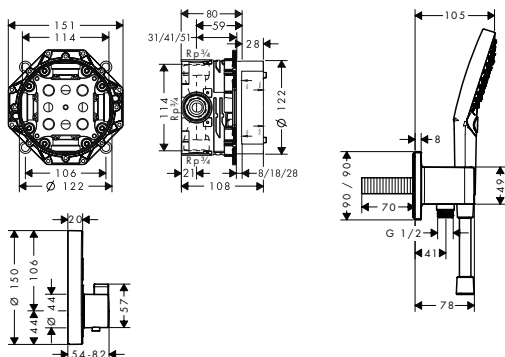

Raindance E Shower system
300 1jet with ShowerSelect
Square

Chrome 27952000

- consists of: overhead shower, hand shower, Thermostat, basic set, wall outlet, shower hose
- shower head size: 300 x 300 mm
- spray type overhead shower: RainAir
- spray type hand shower: PowderRain, Rain, Whirl
- maximum flow rate at 3 bar: 17,1 l/min
- minimum flow pressure: 1,5 bar
- pivot connector prevent hose from tangling

NEW