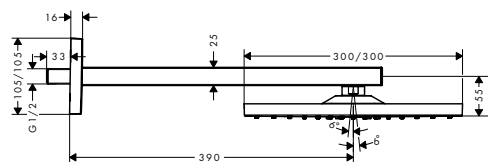

Raindance E