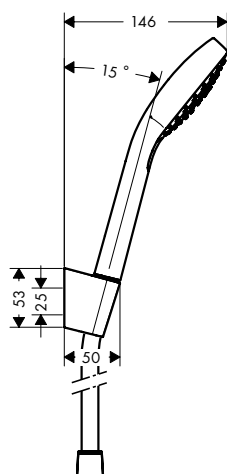

Croma Select E shower holder sets

Croma Select E Shower holder set Vario with shower hose
125 cm

- consists of: hand shower, shower holder, shower hose
- shower head size: 110 mm
- spray type: Rain, IntenseRain, TurboRain
- convenient diversion via Select button
- maximum flow rate at 3 bar: 15 l/min
- minimum flow pressure: 1 bar
- pivot connector prevent hose from tangling
- Shower holder of plastic

Consisting of:

- **Croma Select E** Hand shower Vario (# 26812400)
- Shower holder Porter S (# 28331000)
- **Isiflex** Shower hose 125 cm (# 28272000)

Alternative sizes:

- **Croma Select E** Shower holder set Vario with shower hose 160 cm

White/Chrome	26425400