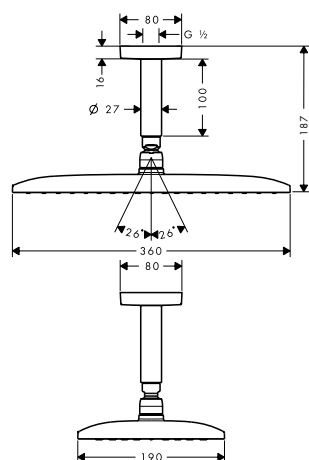

finish

code no.

Raindance E Basic set
for overhead shower 400/400
1 jet

26254180

Optional parts:

- **Raindance E** Overhead shower 400/400 1 jet
- **Raindance E** Overhead shower 400/400 1 jet EcoSmart 9 l/min

Chrome

26252000

Chrome

26253000

Raindance E Overhead shower
360 1jet with ceiling connector

Chrome

27381000

- consists of: overhead shower, ceiling connector
- shower head size: 360 x 190 mm
- spray type: RainAir
- ball-joint: overhead shower angle adjustable
- material spray disc: metal
- brass ceiling connector
- ceiling connection length: 100 mm
- maximum flow rate at 3 bar: 16,5 l/min
- flow rate RainAir spray (at 3 bar): 16,5 l/min
- minimum flow pressure: 1,3 bar
- spray disc removable for cleaning
- installation: ceiling
- connection thread G 1/2
- connection dimension: DN15

Water saving EcoSmart version:

- **Raindance E** Overhead shower 360 1jet EcoSmart 9 l/min with ceiling connector

Chrome

26604000

Raindance E Overhead shower
360 1jet with shower arm 24 cm

Chrome

27371000

- consists of: overhead shower, shower arm
- shower head size: 360 x 190 mm
- spray type: RainAir
- ball-joint: overhead shower angle adjustable
- material spray disc: metal
- shower arm length 240 mm
- maximum flow rate at 3 bar: 16,5 l/min
- flow rate RainAir spray (at 3 bar): 16,5 l/min
- minimum flow pressure: 1,3 bar
- spray disc removable for cleaning
- installation: wall
- connection thread G 1/2
- connection dimension: DN15