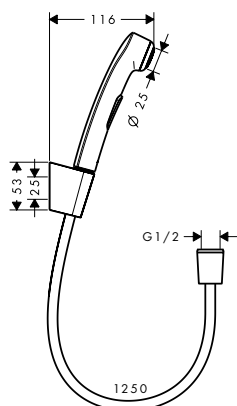

Optional parts:

- Quick-coupling set Black 28346000

Quick-coupling set

Black 28346000

- enables quick and easy changing of hand showers
- material: plastic
- connection dimension DN15

Bidette

Bidette hand shower 1jet with shower holder and pressure shower hose 125 cm