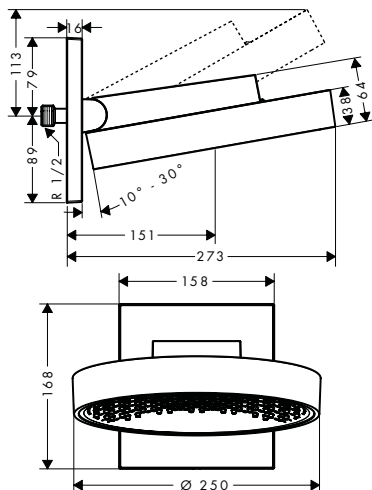

Rainfinity

Rainfinity Overhead shower 250 1jet with wall connector

Chrome 26226000
Matt White 26226700

- consists of: overhead shower, wall connector
- shower head size: 250 mm
- spray type: PowderRain
- projection 273 mm
- middle spray disc: 151 mm
- material spray disc: aluminium
- spray disc surface: graphite
- shower head vertically inclinable by 10-30°
- maximum flow rate at 3 bar: 19 l/min
- flow rate PowderRain spray (at 3 bar): 19 l/min
- minimum flow pressure: 1,4 bar
- overhead shower removable for cleaning
- installation: wall
- connection thread G 1/2
- connection dimension: DN15

Alternative sizes:

· **Rainfinity** Overhead shower 360 1jet with wall connector Chrome 26230000
Brushed Bronze 26230140
Brushed Black 26230340
Chrome 26230670
Matt Black 26230700
Matt White 26230700
Polished Gold Optic 26230990

Water saving EcoSmart version:

Rainfinity Overhead shower 250 1jet EcoSmart with wall connector Chrome 26227000
Matt White 26227700