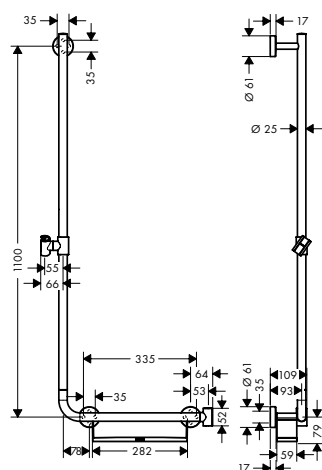

Unica Comfort wall bars

Unica Shower bar Comfort
110 cm left

finish White/Chrome
code no. 26403400

- consists of: shower bar, storage basket, slider
- infinitely height-adjustable
- shower holder can be removed
- 90° position adjustable hand shower holder, pivots left and right, up and down
- shelf made of plastic, finish white, shelf can be removed for cleaning
- profile stand pipe: round
- shower bar diameter: 25 mm
- metal hand shower holder
- wall supports of metal

Alternative products:

· **Unica Shower bar Comfort 110 cm right** White/Chrome 26404400

Optional parts:

· **Unica Foot support Comfort** Chrome 26329000