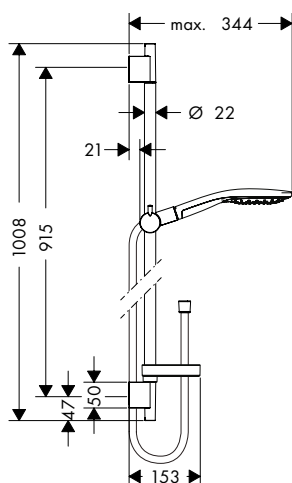

Raindance Select S Shower set 150 3jet with shower bar 90 cm and soap dish

- consists of: hand shower, shower bar, shower hose, slider, soap dish
- shower head size: 150 mm
- spray type: RainAir, CaresseAir, Mix
- convenient diversion via Select button
- 90° position adjustable hand shower holder, pivots left and right, up and down
- maximum flow rate at 3 bar: 16 l/min
- minimum flow pressure: 1 bar
- pivot connector prevent hose from tangling
- wall mounting: screw fastening
- wall supports of plastic
- shower bar diameter: 22 mm
- profile stand pipe: round

Consisting of:

- **Raindance Select S** Hand shower 150 3jet (# 28587XXX)
- **Unica** Shower bar S Puro 90 cm with Isiflex shower hose 160 cm (# 28631000)
- **Casetta** Soap dish S Puro (# 28679000)

Alternative sizes:

- **Raindance Select S** Shower set 150 3jet with shower bar 65 cm and soap dish

Optional parts:

- Wall bar spacer

finish

code no.

Chrome 27803000
White/Chrome 27803400

Chrome 27802000

Chrome 97450000