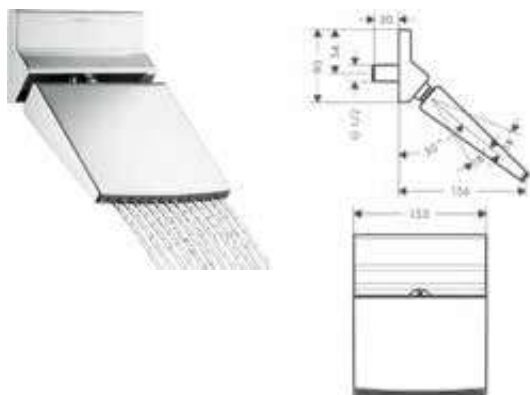

Optional parts:

· **ShowerSelect** Thermostat for concealed installation for 1 function Chrome 15762000