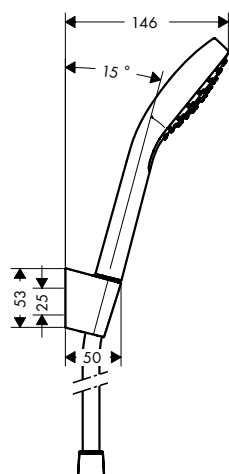

finish

code no.

Croma Select E Shower holder set 1jet with shower hose
125 cm

White/Chrome

26424400

- consists of: hand shower, shower holder, shower hose
- shower head size: 110 mm
- spray type: Rain
- maximum flow rate at 3 bar: 16 l/min
- minimum flow pressure: 1 bar
- pivot connector prevent hose from tangling
- Shower holder of plastic

Consisting of:

- **Croma E** Hand shower 1jet (# 26814400)
- Shower holder Porter S (# 28331000)
- **Isiflex** Shower hose 125 cm (# 28272000)

Alternative sizes:

- **Croma Select E** Shower holder set 1jet with shower hose 160 cm

White/Chrome

26412400