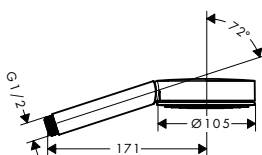

Pulsify S

NEW

Pulsify S Hand shower 105 1jet

- shower head size: 105 mm
- spray type: PowderRain
- spray disc surface: graphite
- maximum flow rate at 3 bar: 13,5 l/min
- minimum flow pressure: 0,6 bar
- with internal water conduction
- rinseable screen insert
- connection thread G 1/2
- connection dimension: DN15