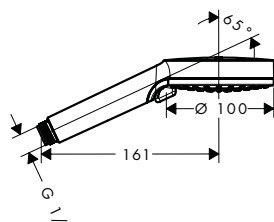

Measurements within scale drawings are in mm.

Crometta

Crometta Hand shower Vario

finish White/Chrome **code no.** 26330400

- shower head size: 100 mm
- spray type: Rain, IntenseRain
- spray type adjustment by turning spray disc
- easy cleanable plastic spray disc
- maximum flow rate at 3 bar: 13,8 l/min
- minimum flow pressure: 1 bar
- with internal water conduction
- rinseable screen seal
- connection thread G 1/2
- connection dimension: DN15
- suitable for continuous flow water heaters