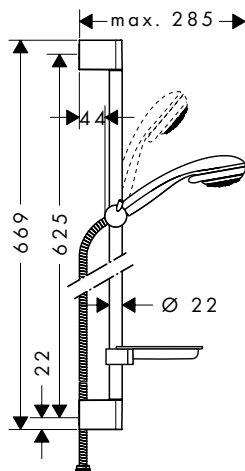

Optional parts:

- **Casetta** Soap dish C
- Wall bar spacer

Chrome

28678000

Chrome

97450000

Crometta 85 Shower set Vario
with shower bar 65 cm
and soap dish

Chrome

27764000

- consists of: hand shower, shower bar, shower hose, slider, soap dish
- shower head size: 85 mm
- spray type: normal spray, Vario spray
- spray type adjustment by turning spray disc
- 90° position adjustable hand shower holder, pivots left and right, up and down
- maximum flow rate at 3 bar: 17 l/min
- minimum flow pressure: 1 bar
- wall mounting: screw fastening
- wall supports of plastic
- shower bar diameter: 22 mm
- profile stand pipe: round

Consisting of:

- **Crometta 85** Hand shower Vario (# 28562000)
- **Unica** Shower bar Crometta 65 cm with Metaflex shower hose 160 cm (# 27615000)
- **Casetta** Soap dish S (# 28684000)

Optional parts:

- Wall bar spacer

Chrome

97450000