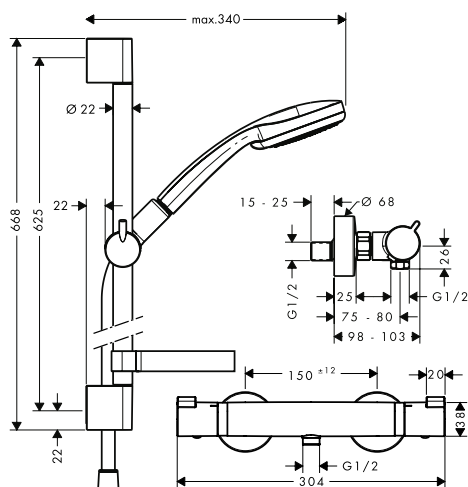

finish

code no.

Croma 100 Shower system for exposed installation Vario with Ecostat Comfort thermostat and shower bar 65 cm

Chrome

27034000

- consists of: hand shower, shower thermostat, shower bar, slider, soap dish, shower hose
- shower head size: 100 mm
- spray type adjustment by turning spray disc
- spray type hand shower: normal spray, Rain, Massage spray, Shampoo spray
- maximum flow rate at 3 bar: 18 l/min
- minimum flow pressure: 1 bar
- profile stand pipe: round
- shower bar diameter: 22 mm
- pivot connector prevent hose from tangling
- 90° position adjustable hand shower holder, pivots left and right, up and down

Consisting of:

- **Ecostat** Shower thermostat Comfort for exposed installation (# 13116000)
- **Croma 100** Hand shower Vario (# 28535000)
- **Unica** Shower bar C 65 cm with Isiflex shower hose 160 cm (# 27611000)
- **Casetta** Soap dish C (# 28678000)

Alternative sizes:

- **Croma 100** Shower system for exposed installation Vario with Ecostat Comfort thermostat and shower bar 90 cm

Chrome

27035000

Water saving EcoSmart version:

- **Croma 100** Shower system for exposed installation Vario EcoSmart 9 l/min with Ecostat Comfort thermostat and shower bar 65 cm

Chrome

27032000