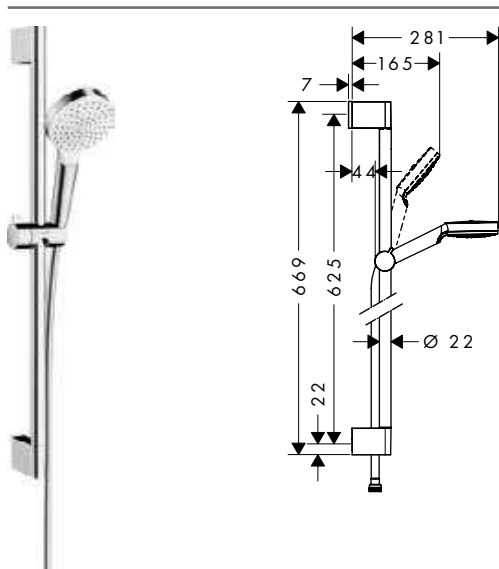

Crometta Shower set 1jet with shower bar 65 cm

finish White/Chrome
code no. 26533400

- consists of: hand shower, shower bar, shower hose, slider
- shower head size: 100 mm
- spray type: Rain
- hand shower holder inclination angle can be adjusted by 45°
- maximum flow rate at 3 bar: 14 l/min
- minimum flow pressure: 1 bar
- pivot connector prevent hose from tangling
- wall mounting: screw fastening
- wall supports of plastic
- shower bar diameter: 22 mm
- profile stand pipe: round

Consisting of:

- **Crometta** Hand shower 1jet (# 26331400)
- **Unica** Shower bar Croma 65 cm (# 26505000)
- **Isiflex** Shower hose 160 cm (# 28276000)

Alternative sizes:

- **Crometta** Shower set 1jet with shower bar 90 cm White/Chrome 26537400

Water saving EcoSmart version:

- **Crometta** Shower set 1jet EcoSmart 9 l/min with shower bar 65 cm White/Chrome 26535400
- **Crometta** Shower set 1jet Green 6 l/min with shower bar 65 cm White/Chrome 26554400

Optional parts:

- Wall bar spacer Chrome 97450000