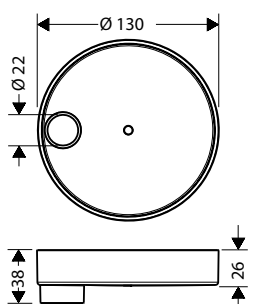

Casetta Soap dish S Puro

Chrome 28679000

- for shower bars with Ø 22 mm