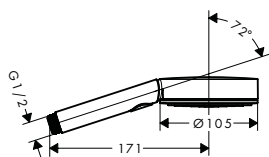

Chrome 28548000
Chrome/Gold Optic 28548090

Pulsify Select S

Pulsify Select S Hand shower 105 3jet Activation

- shower head size: 105 mm
- spray type: PowderRain, IntenseRain, MonoRain
- convenient diversion via Select button
- spray disc surface: graphite
- maximum flow rate at 3 bar: 11,5 l/ min
- minimum flow pressure: 0,08 MPa (hydrodynamic pressure)
- with internal water conduction
- rinseable screen insert
- connection thread G 1/2
- connection dimension: DN15