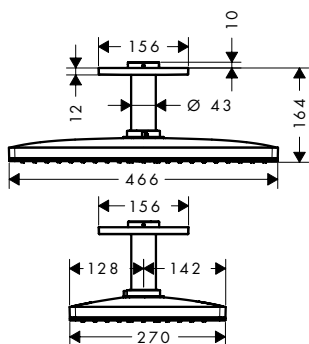

finish code no.

Rainmaker Select Overhead shower 460 1jet with ceiling connector

White/Chrome 24002400
Black/Chrome 24002600

- consists of: overhead shower, ceiling connector, escutcheon
- shower head size: 466 x 270 mm
- spray type: Rain
- material spray disc: plexiglas
- easy cleanable spray disc in glass optics
- brass ceiling connector
- ceiling connection length: 100 mm
- maximum flow rate at 3 bar: 21 l/min
- flow rate Rain spray (at 3 bar): 21 l/min
- minimum flow pressure: 1,5 bar
- spray disc removable for cleaning
- overhead shower removable for cleaning
- installation: ceiling
- connection dimension: DN15
- not included: basic set

Water saving EcoSmart version:

Rainmaker Select Overhead shower 460 1jet EcoSmart 9 l/min with ceiling connector White/Chrome 24012400

Required parts:

· **Rainmaker Select** Basic set for overhead shower with ceiling connector 24010180

Optional parts:

· **ShowerSelect Glass** Thermostat for concealed installation for 2 functions White/Chrome 15738400
· **ShowerTablet Select** Thermostat 700 universal for exposed installation for 2 functions White/Chrome 13184400