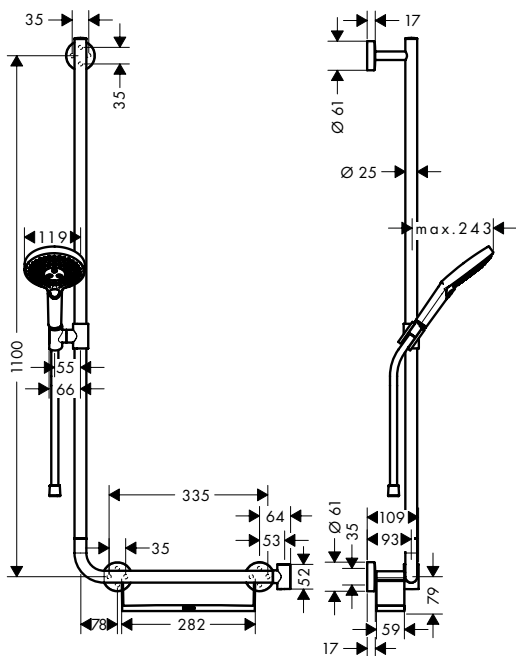

Optional parts:

- **Unica** Foot support Comfort

Chrome

26329000