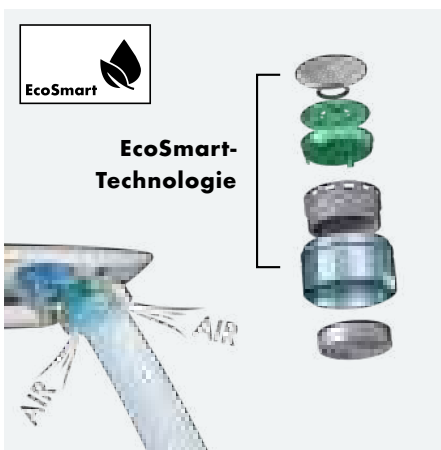

EcoSmart

Thanks to EcoSmart technology with added air, certain hansgrohe kitchen taps consume only 6 l/min. This reduced water volume means less water needs to be heated up, which also saves valuable energy for your customer.

- Air enriched water for a full, sparkling spray
- Lower energy consumption means fewer CO₂ emissions
- Lower water and energy consumption for double efficiency