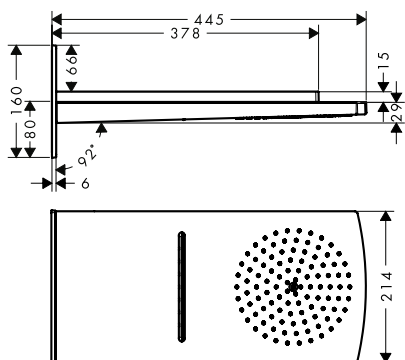

Optional parts:

· **ShowerSelect** Thermostat HighFlow for concealed installation Chrome 15760000
· **ShowerSelect** Valve for concealed installation for 3 functions Chrome 15764000