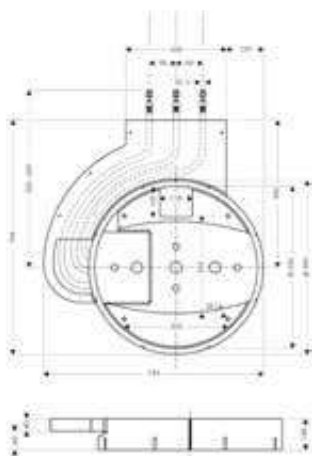

finish

code no.

Raindance Rainmaker
Overhead shower 600 3jet
with lighting

Chrome

26117000

- shower head size: 600 mm
- spray type: RainAir, Whirl, RainAir XL
- material spray disc: metal
- maximum flow rate at 3 bar: 25 l/min
- flow rate RainAir spray (at 3 bar): 20,5 l/min
- flow rate RainAir XL (at 3 bar): 25 l/min
- flow rate WhirlAir spray (at 3 bar): 20,5 l/min
- minimum flow pressure: 3 bar
- the 3 spray zones must be controlled via 3 valves or a diverter valve with 3 outlets
- installation: ceiling mounted
- connection thread G 1/2
- connection dimension: DN20
- with integrated lighting
- illuminant: LED
- power supply: 12 V - DC
- transformer power supply for concealed installation 12 V, 18 W
- input voltage: 100 - 240 V AC / 50 / 60 Hz
- output voltage: 12 V - DC
- colour temperature: 2700 K
- TÜV certified
- not included: basic set

Alternative products:

- **Raindance Rainmaker** Overhead shower 600 3jet without lighting

Chrome

26115000

Required parts:

- **Raindance Rainmaker** Basic set for overhead shower 600 3jet

28412180

Optional parts:

- **ShowerSelect S** Valve for concealed installation for 3 functions
- **ShowerSelect S** Thermostat HighFlow for concealed installation for 1 function and additional outlet

Chrome

15745000

Chrome

15742000

Raindance Rainmaker Basic
set for overhead shower 600
3jet

28412180

- connection dimension: G 1/2

Optional parts:

- **Raindance Rainmaker** Overhead shower 600 3jet with lighting
- **Raindance Rainmaker** Overhead shower 600 3jet without lighting

Chrome

26117000

Chrome

26115000