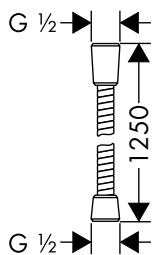

Shower hoses and accessories

Sensoflex metal shower hoses

Sensoflex Metal shower hose 125 cm

- metal shower hose
- with plastic coating, easy to clean
- shower hose length: 1.25 m
- pivot connector prevent hose from tangling
- kink-protected

Alternative sizes:

- **Sensoflex** Metal shower hose 160 cm
- **Sensoflex** Metal shower hose 200 cm

finish	code no.
Chrome	28132000

Chrome	28136000
Chrome	28134000