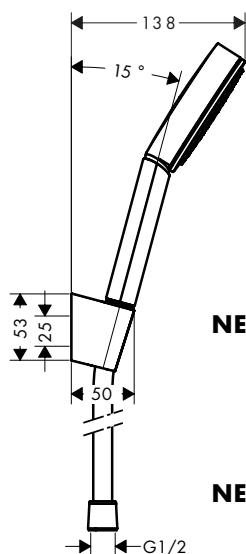

NEW

NEW

NEW

Pulsify S Shower holder set
105 ljet with shower hose
125 cm

- consists of: hand shower, shower holder, shower hose
- shower head size: 105 mm
- spray type: PowderRain
- maximum flow rate at 3 bar: 13,5 l/min
- minimum flow pressure: 1 bar
- wall supports of plastic

Consisting of:

- **Pulsify S** Hand shower 105 ljet (# 24120XXX)
- Shower holder Porter S (# 28331XXX)
- **Isiflex** Shower hose 125 cm (# 28272XXX)

Alternative products:

- **Pulsify Select S** Shower holder set 105 3jet Relaxation with shower hose 125 cm
- **Pulsify Select S** Shower holder set 105 3jet Relaxation with shower hose 160 cm

finish	code no.
Chrome	24301000
Matt Black	24301670
Matt White	24301700