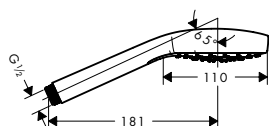

Croma E

Croma E Hand shower 1jet

- shower head size: 110 mm
- spray type: Rain
- easy cleanable plastic spray disc, spray disc surface: white
- maximum flow rate at 3 bar: 16 l/min
- minimum flow pressure: 1 bar
- with internal water conduction
- rinseable screen seal
- connection thread G 1/2
- connection dimension: DN15
- suitable for continuous flow water heaters

Brushed Bronze

26814140

Brushed Black

26814340

Chrome

White/Chrome

26814400

Matt Black

26814670

Matt White

26814700

Polished Gold Optic

26814990

Water saving EcoSmart version:

- **Croma E** Hand shower 1jet EcoSmart 9 l/min

Brushed Bronze

26815140

Brushed Black

26815340

Chrome

White/Chrome

26815400

Matt Black

26815670

Matt White

26815700

Polished Gold Optic

26815990

- **Croma E** Hand shower 1jet EcoSmart 7 l/min

White/Chrome

26816400

Measurements within scale drawings are in mm.