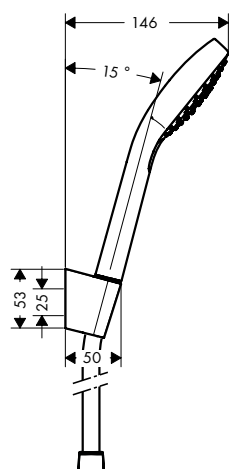

Croma Select S shower holder sets

Croma Select S Shower holder set Vario with shower hose
125 cm

White/Chrome

26421400

- consists of: hand shower, shower holder, shower hose
- shower head size: 110 mm
- spray type: Rain, IntenseRain, TurboRain
- convenient diversion via Select button
- maximum flow rate at 3 bar: 15 l/min
- minimum flow pressure: 1 bar
- pivot connector prevent hose from tangling
- Shower holder of plastic

Consisting of:

- **Croma Select S** Hand shower Vario (# 26802400)
- Shower holder Porter S (# 28331000)
- **Isiflex** Shower hose 125 cm (# 28272000)

Alternative sizes:

- **Croma Select S** Shower holder set Vario with shower hose 160 cm

White/Chrome

26411400