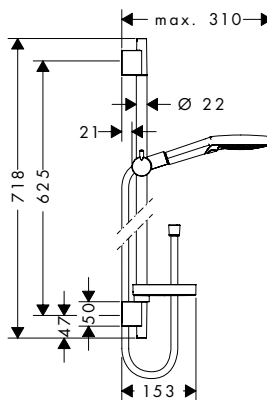

Raindance Select S Shower set 120 3jet with shower bar 65 cm and soap dish

- consists of: hand shower, shower bar, shower hose, slider, soap dish
- shower head size: 125 mm
- spray type: Rain, RainAir, Whirl
- convenient diversion via Select button
- 90° position adjustable hand shower holder, pivots left and right, up and down
- maximum flow rate at 3 bar: 15 l/min
- minimum flow pressure: 1 bar
- pivot connector prevent hose from tangling
- wall mounting: screw fastening
- wall supports of plastic
- shower bar diameter: 22 mm
- profile stand pipe: round

Chrome 26630000
White/Chrome 26630400

Consisting of:

- **Raindance Select S** Hand shower 120 3jet (# 26530XXX)
- **Unica** Shower bar S Puro 65 cm with Isiflex shower hose 160 cm (# 28632000)
- **Casetta** Soap dish S Puro (# 28679000)

Alternative sizes:

- **Raindance Select S** Shower set 120 3jet with shower bar 90 cm and soap dish Chrome 26631000
  White/Chrome 26631400

Water saving EcoSmart version:

- **Raindance Select S** Shower set 120 3jet EcoSmart 9 l/min with shower bar 65 cm and soap dish Chrome 26632000

Optional parts:

- Wall bar spacer Chrome 97450000