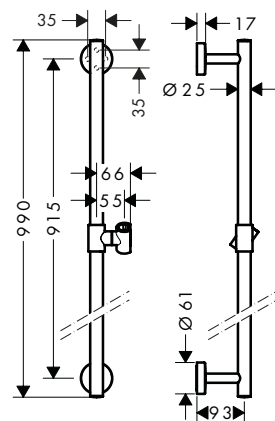

Unica Shower bar Comfort
90 cm

Chrome 26402000

- consists of: shower bar, slider
- infinitely height-adjustable
- 90° position adjustable hand shower holder, pivots left and right, up and down
- profile stand pipe: round
- shower bar diameter: 25 mm
- metal hand shower holder
- wall supports of metal

Alternative sizes:

· **Unica Shower bar Comfort 65 cm** Chrome 26401000

Optional parts:

· **Unica Grab handle Comfort with shelf and shower holder** White/Chrome 26328400

· **Unica Foot support Comfort** Chrome 26329000