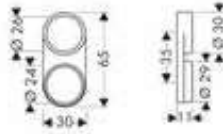

Accessories

Hose duct

- material: transparent plastic

Transparent

28072000