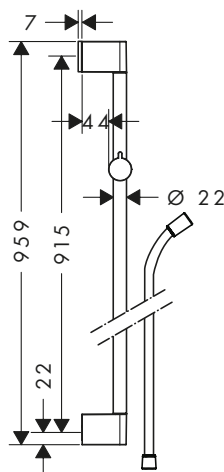

Consisting of:

- **Isiflex** Shower hose 160 cm (# 28276000)

Alternative sizes:

- **Unica** Shower bar Pulsify S 90 cm with push slider and Isiflex shower hose 160 cm

Chrome

24401000

NEW

100.001 winner 2021