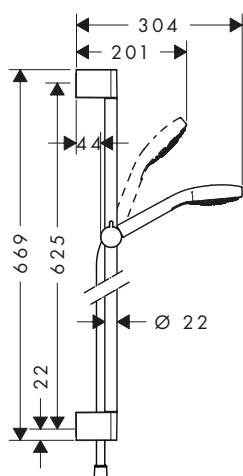

finish

code no.

Croma Select E Shower set Vario with shower bar 65 cm

White/Chrome

26582400

- consists of: hand shower, shower bar, shower hose, slider
- shower head size: 110 mm
- spray type: TurboRain, IntenseRain, Rain
- convenient diversion via Select button
- hand shower holder inclination angle can be adjusted by 45°
- maximum flow rate at 3 bar: 14,7 l/min
- minimum flow pressure: 1 bar
- pivot connector prevent hose from tangling
- wall mounting: screw fastening
- wall supports of plastic
- shower bar diameter: 22 mm
- profile stand pipe: round

Consisting of:

- **Croma Select E** Hand shower Vario (# 26812400)
- **Unica** Shower bar Cromo 65 cm (# 26505000)
- **Isiflex** Shower hose 160 cm (# 28276000)

Alternative sizes:

- **Croma Select E** Shower set Vario with shower bar 90 cm White/Chrome 26592400

Water saving EcoSmart version:

- **Croma Select E** Shower set Vario EcoSmart 9 l/min with shower bar 65 cm White/Chrome 26583400

Alternative products:

- **Croma Select E** Shower set Vario with shower bar 65 cm and soap dish White/Chrome 26586400

Optional parts:

- Wall bar spacer Chrome 97450000