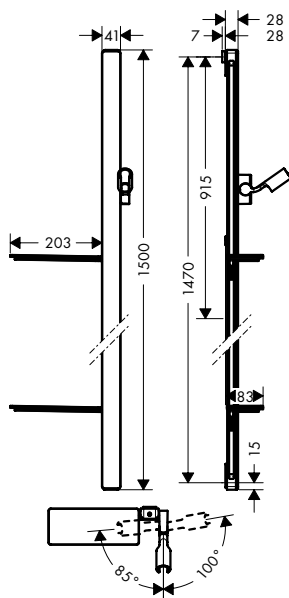

Unica'E wall bars

Unica Shower bar E 150 cm with Isiflex shower hose 160 cm and shelves

finish Chrome
code no. 27645000

- consists of: shower bar, shower hose, slider, shelves
- pivot connector prevent hose from tangling
- hose nut: for shower hoses with conical nut on both sides
- 90° position adjustable hand shower holder, pivots left and right, up and down
- shelf made of safety glass
- wall bar type: flat aluminium profile with safety glass finish
- profile stand pipe: flat
- bar width: 41 mm
- metal hand shower holder
- self-locking hand shower holder
- slider steplessly adjustable
- wall supports of plastic
- surface shower bar: chrome, white or black

Consisting of:

- **Isiflex** Shower hose 160 cm (# 28276000)
- **Casetta** Soap dish/ shelf E (# 26511000)

Alternative sizes:

- **Unica** Shower bar E 90 cm with Isiflex shower hose 160 cm

Chrome 27640000
White/Chrome 27640400

Optional parts:

- **Casetta** Soap dish/ shelf E

Chrome 26511000