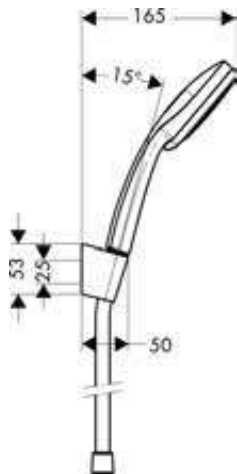

Croma 100 Shower holder set Vario with shower hose 125 cm

finish Chrome **code no.** 27592000

- consists of: hand shower, shower holder, shower hose
- shower head size: 100 mm
- spray type: Rain, normal spray, Shampoo spray, Massage spray
- spray type adjustment by turning spray disc
- maximum flow rate at 3 bar: 18 l/min
- minimum flow pressure: 1 bar
- pivot connector prevent hose from tangling
- Shower holder of plastic

Consisting of:

- **Croma 100** Hand shower Vario (# 28535000)
- Shower holder Porter S (# 28331000)
- **Isiflex** Shower hose 125 cm (# 28272000)

Alternative sizes:

- **Croma 100** Shower holder set Vario with shower hose 160 cm

Chrome 27594000