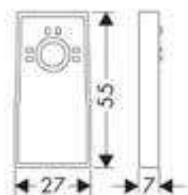

finish

code no.