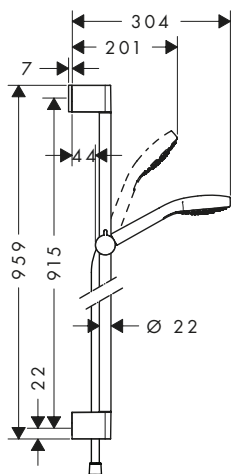

finish

code no.

Croma Select E Shower set 1jet White/Chrome 26594400
with shower bar 90 cm

- consists of: hand shower, shower bar, shower hose, slider
- shower head size: 110 mm
- spray type: Rain
- hand shower holder inclination angle can be adjusted by 45°
- maximum flow rate at 3 bar: 16 l/min
- minimum flow pressure: 1 bar
- pivot connector prevent hose from tangling
- wall mounting: screw fastening
- wall supports of plastic
- shower bar diameter: 22 mm
- profile stand pipe: round

Consisting of:

- **Croma E** Hand shower 1jet (# 26814400)
- **Unica** Shower bar Croma 90 cm with Isiflex shower hose 160 cm (# 26504000)

Alternative sizes:

- **Croma Select E** Shower set 1jet with shower bar 65 cm White/Chrome 26584400

Water saving EcoSmart version:

- **Croma Select E** Shower set 1jet EcoSmart 9 l/min with shower bar 90 cm White/Chrome 26595400

Optional parts:

- Wall bar spacer Chrome 97450000