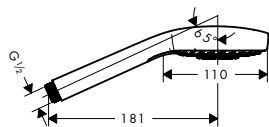

Hand showers

Croma Select E

Croma Select E Hand shower Multi

- shower head size: 110 mm
- spray type: SoftRain, IntenseRain, Massage spray
- convenient diversion via Select button
- easy cleanable plastic spray disc, spray disc surface: white
- maximum flow rate at 3 bar: 16 l/min
- minimum flow pressure: 1 bar
- with internal water conduction
- rinseable screen seal
- connection thread G 1/2
- connection dimension: DN15
- suitable for continuous flow water heaters