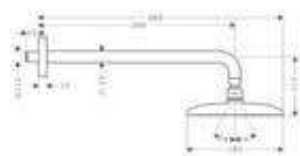

finish

code no.

Raindance E Overhead shower
360 1jet with shower arm 39 cm

Chrome

27376000

- consists of: overhead shower, shower arm
- shower head size: 360 x 190 mm
- spray type: RainAir
- ball-joint: overhead shower angle adjustable
- material spray disc: metal
- shower arm length 390 mm
- maximum flow rate at 3 bar: 16,5 l/min
- flow rate RainAir spray (at 3 bar): 16,5 l/min
- minimum flow pressure: 1,3 bar
- spray disc removable for cleaning
- installation: wall
- connection thread G 1/2
- connection dimension: DN15

Water saving EcoSmart version:

Raindance E Overhead shower 360 1jet
EcoSmart 9 l/min with shower arm Chrome

26605000