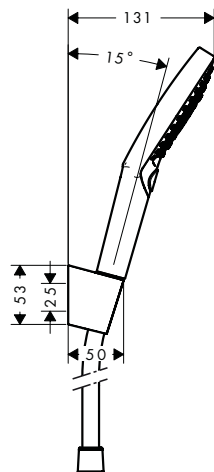

Raindance Select S Shower holder set 120 3jet with shower hose 160 cm

- consists of: hand shower, shower holder, shower hose
- shower head size: 125 mm
- spray type: RainAir, Rain, Whirl
- convenient diversion via Select button
- maximum flow rate at 3 bar: 15 l/min
- minimum flow pressure: 1 bar
- pivot connector prevent hose from tangling
- Shower holder of plastic

Consisting of:

- **Raindance Select S** Hand shower 120 3jet (# 26530XXX)
- Shower holder Porter S (# 28331000)
- **Isiflex** Shower hose 160 cm (# 28276000)

Alternative sizes:

- **Raindance Select S** Shower holder set 120 3jet with shower hose 125 cm

finish

code no.

Chrome 26721000
White/Chrome 26721400