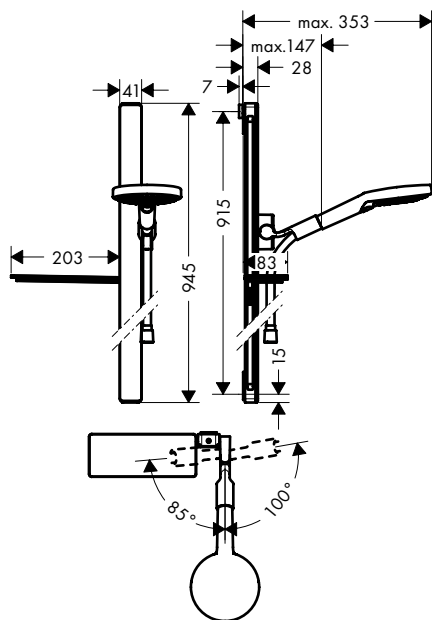

Water saving EcoSmart version:

- **Raindance Select S** Shower set 120 3jet EcoSmart 9 l/min with shower bar 90 cm and soap dish

Chrome 27649000