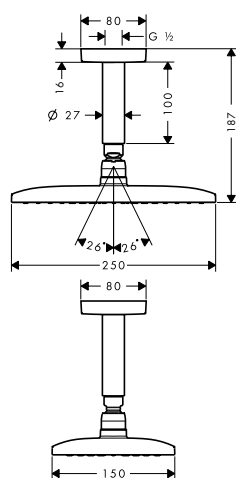

Raindance E Overhead shower
240 1jet with ceiling connector

Chrome

27380000

- consists of: overhead shower, ceiling connector
- shower head size: 250 x 150 mm
- spray type: RainAir
- ball-joint: overhead shower angle adjustable
- material spray disc: metal
- brass ceiling connector
- ceiling connection length: 100 mm
- maximum flow rate at 3 bar: 19,5 l/min
- flow rate RainAir spray (at 3 bar): 19,5 l/min
- minimum flow pressure: 1 bar
- spray disc removable for cleaning
- installation: ceiling
- connection thread G 1/2
- connection dimension: DN15