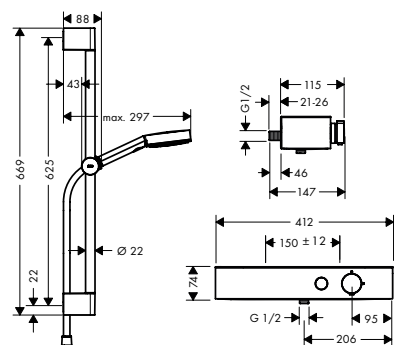

Croma Select E shower sets with thermostatic mixer for exposed installation