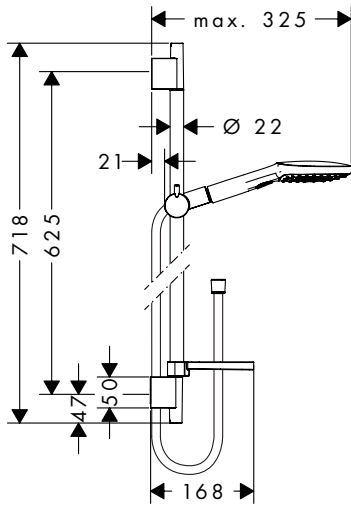

Optional parts:

- Wall bar spacer Chrome 97450000

Measurements within scale drawings are in mm.

Raindance Select E Shower set 120 3jet with shower bar 65 cm and soap dish

- consists of: hand shower, shower bar, shower hose, slider, soap dish
- shower head size: 120 mm
- spray type: Rain, RainAir, Whirl
- convenient diversion via Select button
- 90° position adjustable hand shower holder, pivots left and right, up and down
- maximum flow rate at 3 bar: 14,4 l/min
- minimum flow pressure: 1 bar
- pivot connector prevent hose from tangling
- wall mounting: screw fastening
- wall supports of plastic
- shower bar diameter: 22 mm
- profile stand pipe: round