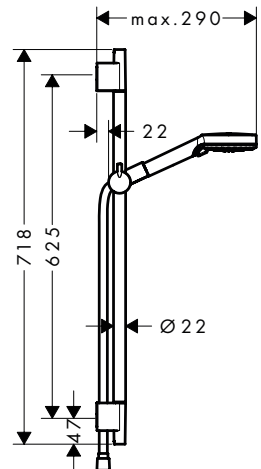

Alternative products:

- **Vernis Blend** Shower set Vario with shower bar 65 cm

Matt Black

26422670

NEW

NEW