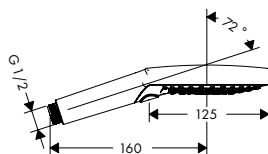

Raindance Select S Hand shower 120 3jet PowderRain

- shower head size: 125 mm
- spray type: PowderRain, Rain, Whirl
- convenient diversion via Select button
- easy cleanable plastic spray disc
- maximum flow rate at 3 bar: 11 l/min
- minimum flow pressure: 1,2 bar
- with internal water conduction
- rinseable screen seal
- connection thread G 1/2
- connection dimension: DN15
- suitable for continuous flow water heaters

Chrome	26014000
Brushed Bronze	26014140
Brushed Black	26014340
Chrome	
Matt Black	26014670
Matt White	26014700
Polished Gold Optic	26014990