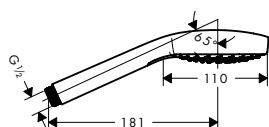

Croma Select E Hand shower Vario

- shower head size: 110 mm
- spray type: Rain, IntenseRain, TurboRain
- convenient diversion via Select button
- easy cleanable plastic spray disc, spray disc surface: white
- maximum flow rate at 3 bar: 14,7 l/min
- minimum flow pressure: 1 bar
- with internal water conduction
- rinseable screen seal
- connection thread G 1/2
- connection dimension: DN15
- suitable for continuous flow water heaters

White/Chrome

26812400

Water saving EcoSmart version:

- **Croma Select E** Hand shower Vario EcoSmart 9 l/min

White/Chrome

26813400