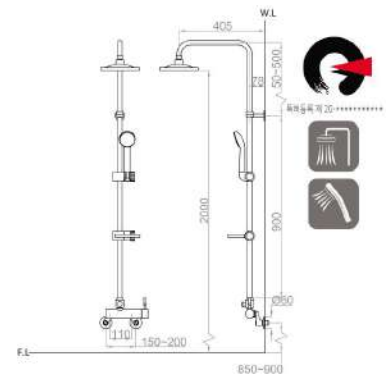

Daehan Rain Shower  
 •ECO-Label Certification  
 •With faucet

**DU-401N**

**다로스 해바라기 샤워기**

Daehan Rain Shower

Cartridge size : Ø35

Cartridge size : Ø35

Cartridge size : Ø35

Black Gold