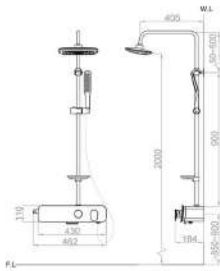

Radeon Rain Shower

- •Storage type
- •Stylish metal hairline texture
- •Streamlined shape handle design for handling
- •Shower towel & shower ball hanger