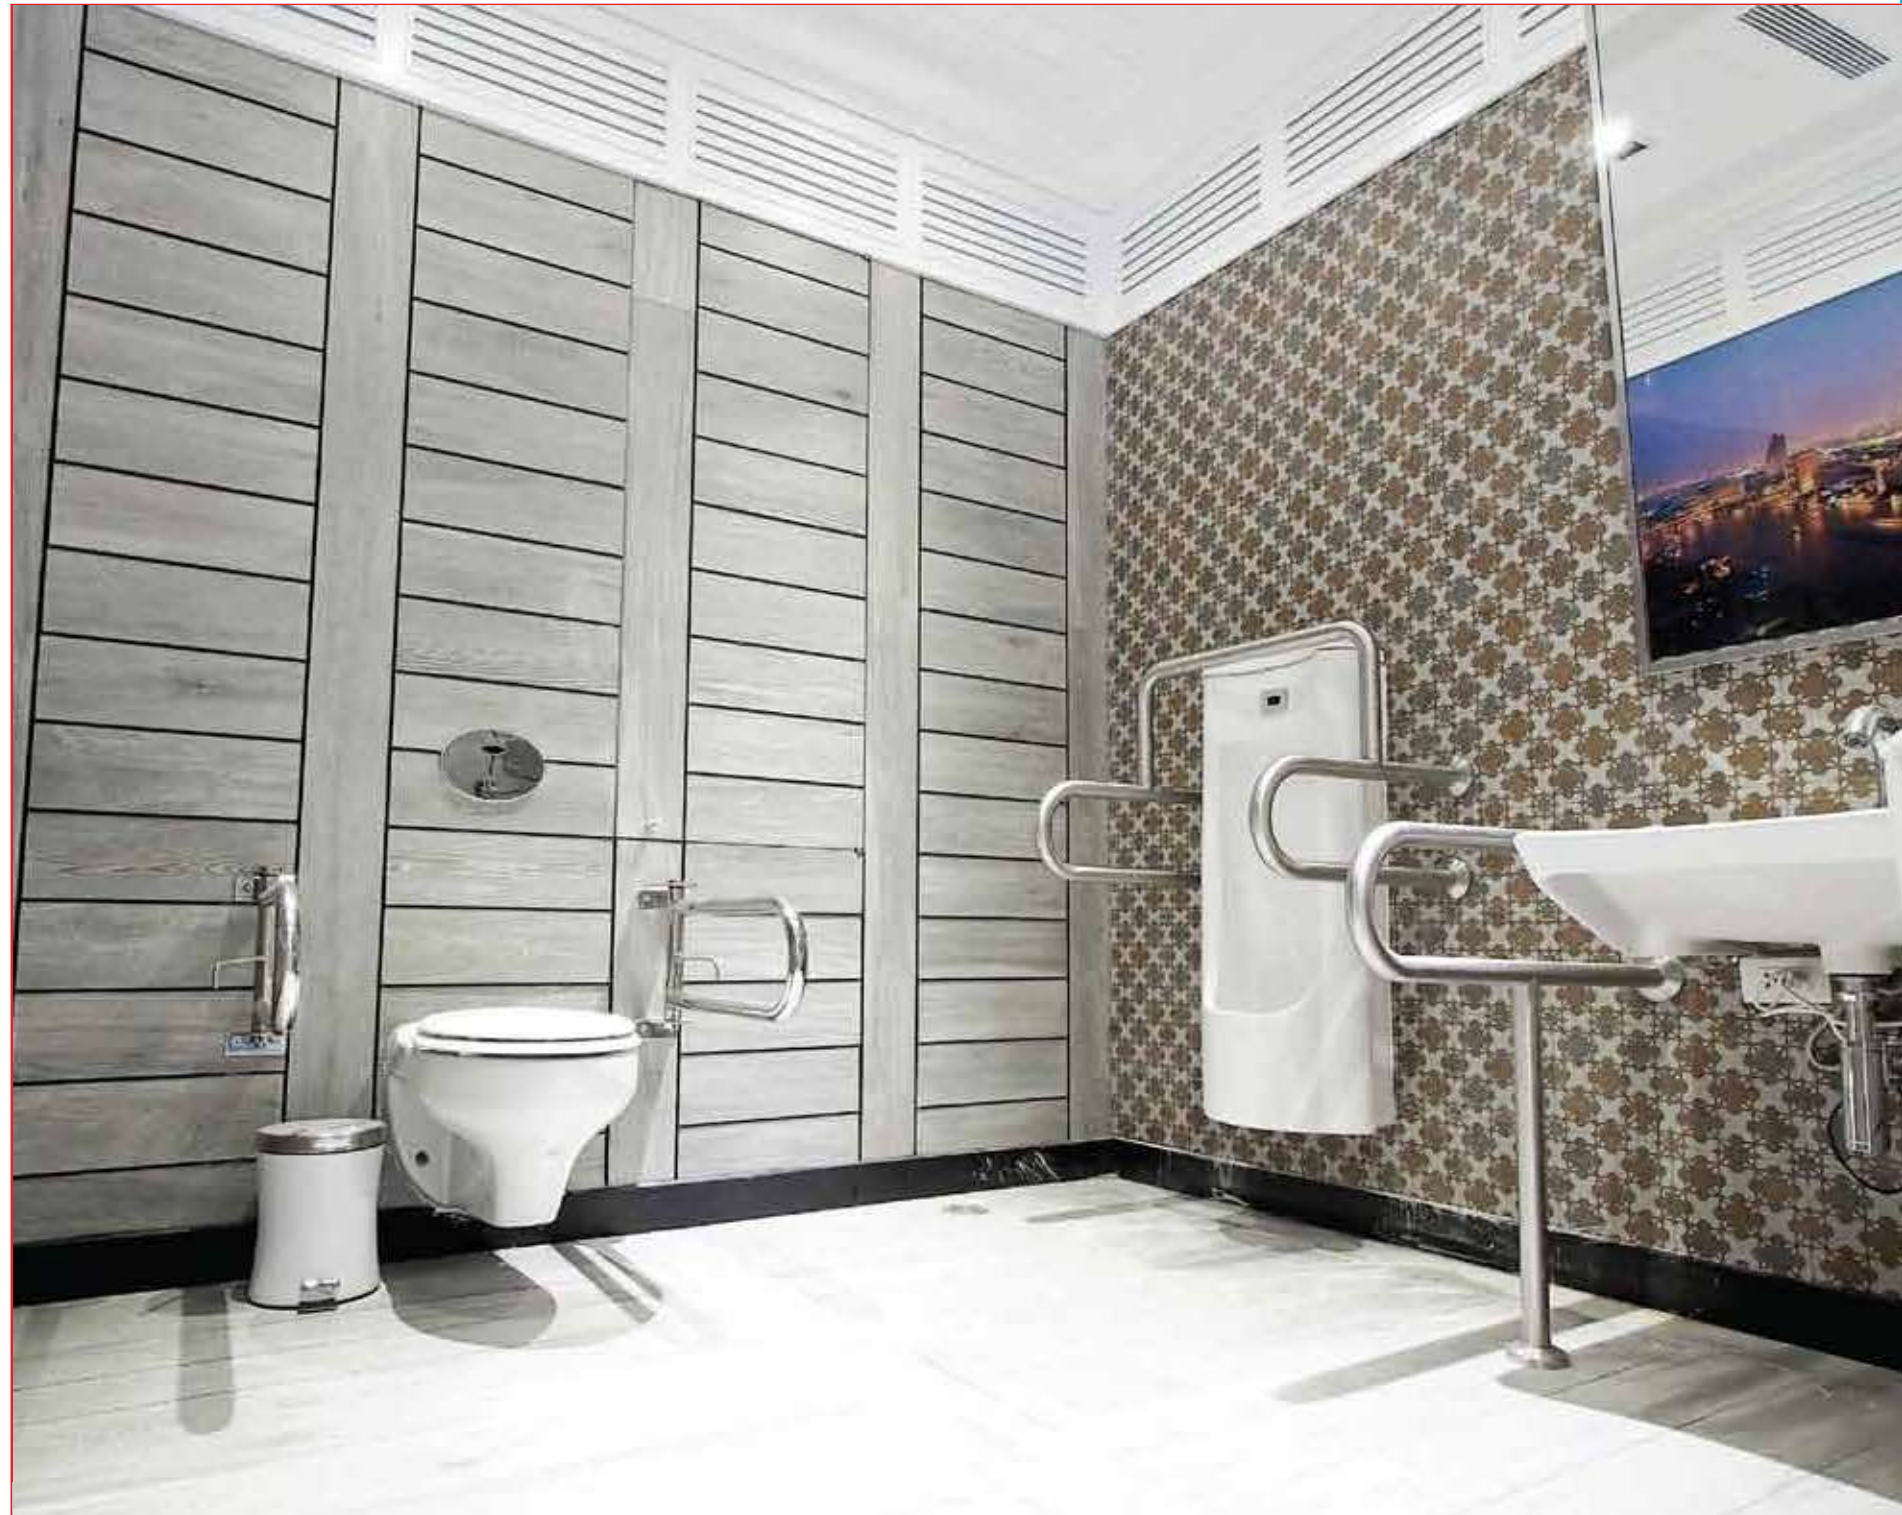

CARE
COTTO

STAINLESS

DIAMETER

ราวจับทรงตัวสำหรับ
โถปัสสาวะชาย
HANDRAIL FOR URINAL

▶ CT794

1. ขนาด 460 x 600 x 550 มม. Ø 38 มม.
   - Hairline Stainless SUS304
   - รับน้ำหนักได้สูงสุดที่ 100 กก.
   - ใช้ติดตั้งบริเวณโถปัสสาวะชาย
2. Size 460 x 600 x 550 mm. Ø 38 mm.
   - Hairline Stainless SUS304
   - Can handle up to 100 kg.
   - Install on wall, over urinal for support

▶ CT795

1. ขนาด 740 x 800 มม. Ø 38 มม.
   - Hairline Stainless SUS304
   - รับน้ำหนักได้สูงสุดที่ 100 กก.
   - ใช้ติดตั้งบริเวณอ่างล้างหน้า
2. Size 740 x 800 mm. Ø 38 mm.
   - Hairline Stainless SUS304
   - Can handle up to 100 kg.
   - Install on wall next to basin for support

▶ CT796

1. ขนาด 740 x 700 x 800 มม. Ø 38 มม.
   - Hairline Stainless SUS304
   - รับน้ำหนักได้สูงสุดที่ 100 กก.
   - ใช้ติดตั้งบริเวณอ่างล้างหน้า
2. Size 740 x 700 x 800 mm. Ø 38 mm.
   - Hairline Stainless SUS304
   - Can handle up to 100 kg.
   - Install on wall over basin for support