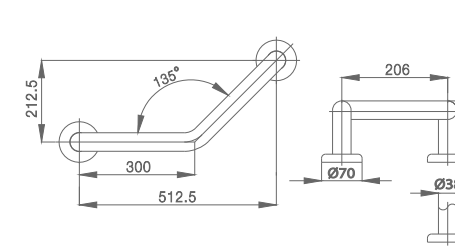

▶ CT798 (30/30 CM)

- ขนาด 300 x 300 มม. Ø 38 มม.
- Chromium Stainless SUS304
- รับน้ำหนักได้ 120 กก.
- ใช้ติดตั้งบริเวณข้างอ่างอาบน้ำ /
- พื้นข้างระดับ

- Size 300 x 300 mm. Ø 38 mm.
- Chromium Stainless SUS304
- Can handle up to 120 kg.
- Install on wall for support

ราวจับทรงตัวรูปตัวที
T-SHAPE HANDRAIL