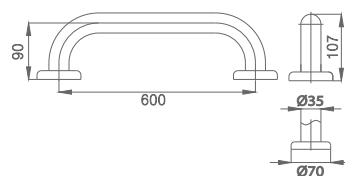

▶ CT7501L60 (HM)

- ขนาด 600 มม. Ø 35 มม.
- Chromium Stainless SUS304
- รับน้ำหนักได้ 120 กก.
- ใช้ติดตั้งบริเวณทางเดินในห้องน้ำ / ข้างโถสุขภัณฑ์ / ส่วนยื่นอาบน้ำ
- Size 600 mm. Ø 35 mm.
- Chromium Stainless SUS304
- Can handle up to 120 kg.
- Install on wall for support

ราวจับทรงตัว 90 ซม.
LINER HANDRAIL 90 CM.