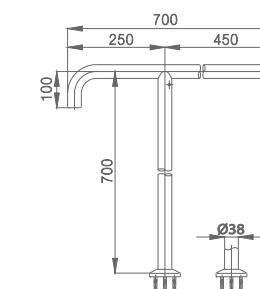

▶ CT793

- ขนาด 700 x 700 มม. Ø 38 มม.
- Chromium Stainless SUS304
- รับน้ำหนักได้ 120 กก.
- ใช้ติดตั้งบริเวณข้างโถสุขภัณฑ์ /
- ข้างอ่างล้างหน้า

- Size 700 x 700 mm. Ø 38 mm.
- Chromium Stainless SUS304
- Can handle up to 120 kg.
- Install on wall next to sanitary ware for support