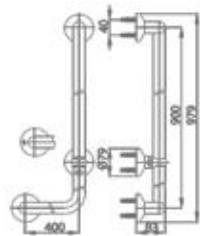

▶ CT727R #WH

- ขนาด 900 X 400 มม. Ø 32.5 มม.
- ผลิตจากวัสดุคุณภาพสูง นำเข้าจากประเทศเดนมาร์ก
- วัสดุอลูมิเนียม เคลือบ พาวเดอร์-แลคเกอร์
- รับน้ำหนักได้สูงสุดที่ 210 กก.
- สีขาว
- ใช้ติดตั้งบนผนังสำหรับใช้พยุงตัว
- Size 900 X 400 mm. Ø 32.5 mm.
- Made from High Quality metal import from Denmark
- Aluminium plated with Power Lacquer
- Can handle up to 210 kg.
- White color
- Install on wall, for support

พนักแขนพับเก็บได้ ยาว 60 ซม.
60 CM FOLDABLE ARMREST