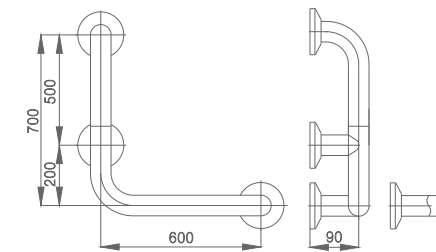

- Size 600 x 700 mm. Ø 38 mm.
- Chromium Stainless SUS304
- Can handle up to 120 kg.
- Install on wall next to bathtub or sanitary ware for support

ราวจับทรงตัวรูปตัววี
V-SHAPE HANDRAIL

▶ CT798 (30/30 CM)