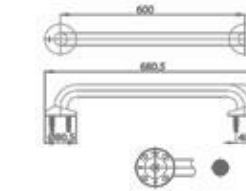

▶ CT725L60 #WH

- ขนาด 600 มม. Ø 33 มม.
- ผลิตจากวัสดุคุณภาพสูง นำเข้าจากประเทศเดนมาร์ก
- วัสดุอะลูมิเนียม เคลือบ พาวเดอร์-แลคเกอร์
- รับน้ำหนักได้สูงสุดที่ 210 กก.
- สีขาว
- ใช้ติดตั้งบนผนังสำหรับใช้พยุงตัว

- Size 600 mm. Ø 33 mm.
- Made from High Quality metal import from Denmark
- Aluminium plated with Power Lacquer
- Can handle up to 210 kg.
- White color
- Install on wall, for support

ราวทรงตัวแอลซาย ขนาด 40 X 90 ซม.
ผิว POWER LACQUER
L-SHAPE HANDRAIL (LEFT) 40 X 90 cm.
POWER LACQUER