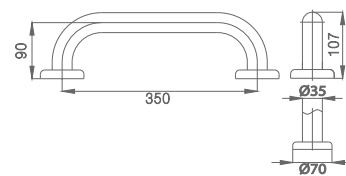

▶ CT7501L35 (HM)

- ขนาด 350 มม. Ø 35 มม.
- Chromium Stainless SUS304
- รับน้ำหนักได้ 120 กก.
- ใช้ติดตั้งบริเวณทางเดินในห้องน้ำ / ข้างโถสุขภัณฑ์ / ส่วนยื่นอาบน้ำ
- Size 350 mm. Ø 35 mm.
- Chromium Stainless SUS304
- Can handle up to 120 kg.
- Install on wall for support

ราวจับทรงตัว 60 ซม.
LINER HANDRAIL 60 CM.