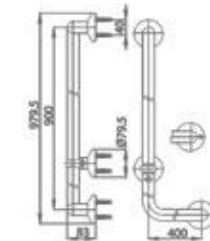

▶ CT727L #WH

- ขนาด 900 X 400 มม. Ø 32.5 มม.
- ผลิตจากวัสดุคุณภาพสูง นำเข้าจากประเทศเดนมาร์ก
- วัสดุอะลูมิเนียม เคลือบ พาวเดอร์-แลคเกอร์
- รับน้ำหนักได้สูงสุดที่ 210 กก.
- สีขาว
- ใช้ติดตั้งบนผนังสำหรับใช้พยุงตัว

- Size 900 X 400 mm. Ø 32.5 mm.
- Made from High Quality metal import from Denmark
- Aluminium plated with Power Lacquer
- Can handle up to 210 kg.
- White color
- Install on wall, for support