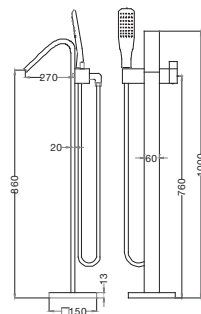

High quality bath shower

OXYTROPIC technology, creating soothing water drops.

EMMAS SERIES

EMMAS-FB0003B

Floor standing bath shower

Color: Black

Price: 16.500.000Đ

EMMAS-FB0003

Floor standing bath shower

Color: Chrome

Price: 15.500.000Đ