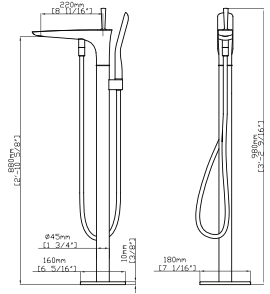

Price: 15.500.000Đ