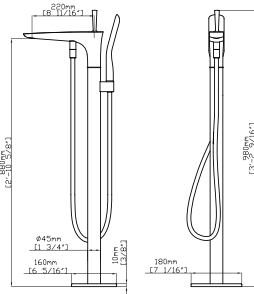

ALIN SERIES

ALIN-FB0001B
Floor standing bath shower
Color: Black

Price: 10.500.000Đ

ALIN-FB0001
Floor standing bath shower
Color: Chrome

Price: 9.500.000Đ

IMPLLER SERIES

IMPLER-FB0002
Floor standing bath shower
 Color: Chrome