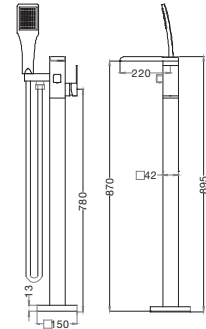

CARROT SERIES

CARROT-FB0005
Floor standing bath shower
Color: Chrome

Price: 17.500.000Đ

CARROT-FB0005B
Floor standing bath shower
Color: Black

Price: 18.500.000Đ

MONICA SERIES

MONICA-FB0006
Floor standing bath shower
Color: Chrome