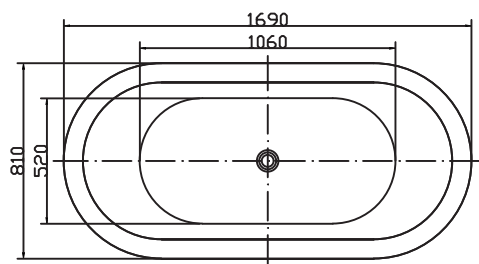

MW8215B-170.MS

Size: 1690x810x580mm

Bồn tắm đặt sàn MASSGE hiện đại, thiết kế theo công thái học. Cấu tạo hoàn toàn bằng sợi thủy tinh với lớp hai phủ Acrylic Lucite.

**10 vòi sục nước (4 vòi sục lớn, 6 vòi sục bé)
10 mắt sục khí, tạo hàng ngàn bong bóng nước bao quanh cơ thể, cung cấp liệu trình massage hoàn hảo cho cơ thể.**

Đèn LED 7 màu mang đến trải nghiệm thú vị.

Tích hợp Chrome Overflow & Toe Touch Drain vượt qua các bài kiểm tra rò rỉ quan trọng.

Price: 51.900.000Đ