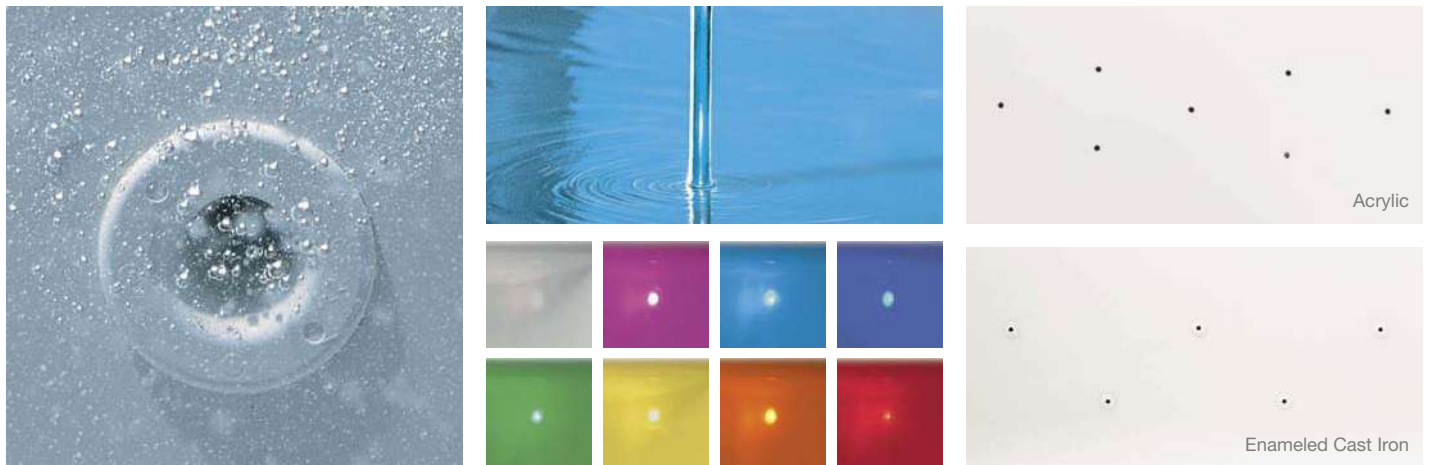

Effervescence Technology

A series of ports, optimally located, distributes champagne-like bubbles that are comprised of the perfect combination of air and water, allowing them to cling to and caress your skin. The result is a sublime, all-encompassing experience.

Chromatherapy

A color experience designed to enhance bathing, this 8-color spectrum washes over the body in a repeating one-minute sequence or may be programmed to rest on any one of the colors, to help create a soothing or energizing ambience.

BubbleMassage™ Airjet Design

This proprietary design ensures comfortable and consistent bubbling action, making KOHLER® BubbleMassage the ultimate air bath experience. The 360-degree staggered airjet design, along with targeted foot and lumbar airjets, delivers a full-body massage.