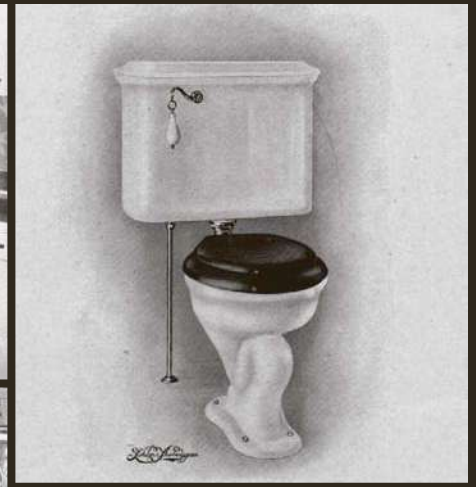

WHEN A FELLER NEEDS AN ARCHITECT

Blaine ... "I have ... plumbing ... and so on, and so on. What I hope is to be a first-rate ... plumber ... in the business ... building a home ...

Eleven important points: 1. Kohler designs are decorative, practical ... 2. Kohler fixtures are made of vitreous china ... 3. Kohler fixtures are made of vitreous china ...

What John Michael Kohler saw in 1883 when he looked at a cast-iron horse trough was the bathtub that launched a global plumbing company. That pioneering spirit of ingenuity – the kind that sees a bathing revolution in a horse trough – has defined Kohler Co. from its earliest days. A visionary, John Michael Kohler understood the importance of innovative design and an uncompromising commitment to craft and quality. After four generations, we remain a family-owned company with diverse international businesses and over 26,000 products and 13,000 patents to our name. Still leading the industry in innovation and design. Bolder than ever.