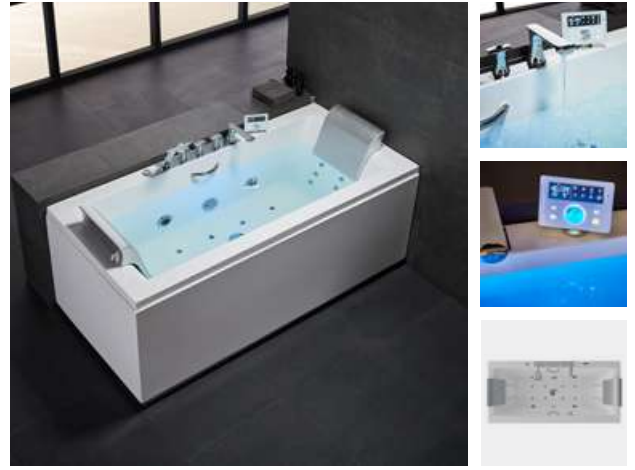

NG-1006

1800x850x700mm
3.720 USD