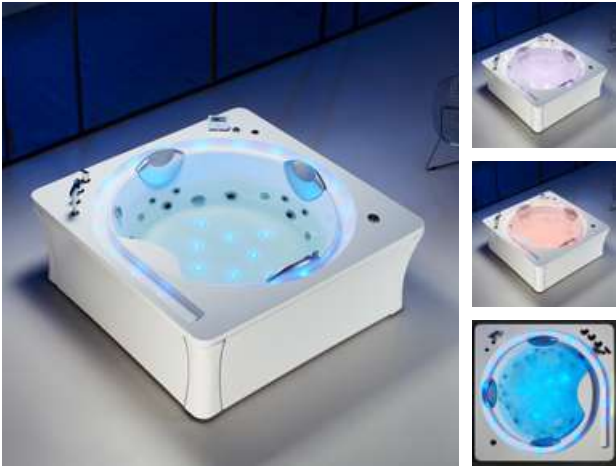

THE ULTIMATE

EXCELLENCE

2021 - 2022

INOFER®

EUROKING®
ENJOY YOUR BATH LIFE

FULL OPTION WITH
TOP CONTROL SYSTEM

NG-1805K 1800x1800x680mm
5.550 USD

NG-223A 1500x1500x660mm
3.900 USD