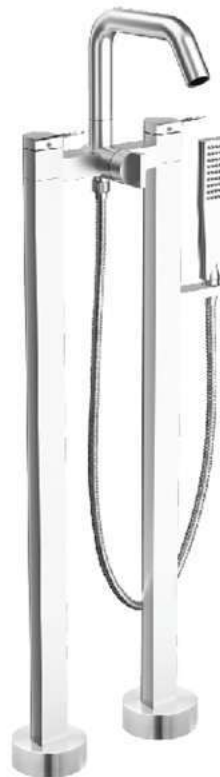

HFVSB-4002C3

Deck Dual Control Mixer Bath Faucet
with Ceiling Arm Shower
and Shower Head Round dia.10"

HFVSB-4002C4

Deck Dual Control Mixer Bath Faucet
with Ceiling Arm Shower
Round dia.10"and Hand
Shower dia. 2"x4"

HFVSP-3131C1 
Concealed Single Control Mixer
Shower Faucet

FJVHF-177AJS
Hand Shower 2"x4" Set
with Flexible Hose

HFVSP-3131C4 
Concealed Single Control Mixer
Shower Faucet
with Hand Shower dia. 2"x4"

HFVSP-3131C3 
Concealed Single Control Mixer
Shower Faucet
with Ceiling Arm Shower dia. 10"
and Hand Shower Round dia. 2"x4"

HFVSP-3131C2 
Concealed Single Control Mixer
Shower Faucet
with Ceiling Arm Shower
and Shower Head Round dia. 10"

FJVHS-144CFS 

External Shower Set
Wall Single Control Mixer
Shower Faucet with
Diverter for Shower Head Round
dia. 10" and Hand Shower 2"x4" Set