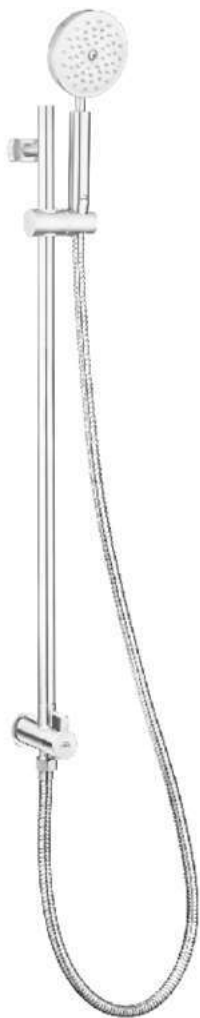

Compared to General Faucet
and VRH Faucet (WIND series)

General Faucet

WIND series

Remark : QR Code reader for product size and dimension

HFVSB-2000L2
Deck Single Basin Faucet

HFVSB-1000L3
Deck Single Sink Faucet