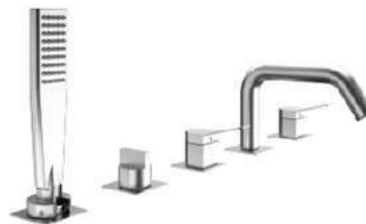

HFVSP-2000C1

Deck Single Basin Faucet

HFVSP-2001C1

Deck Single Control Mixer Basin Faucet
(Body Height : 287 mm)

HFVSP-2001C1

Deck Single Control Mixer Basin Faucet

HFVSB-4002C1

Deck Dual Control Mixer Bath Faucet

HFVSB-4002C2

Deck Dual Control Mixer Bath Faucet
with Hand Shower dia. 2"x4"

HFVSB-4002C3

Deck Dual Control Mixer Bath Faucet
with Ceiling Arm Shower
and Shower Head Round dia.10"

HFVSB-4002C4

Deck Dual Control Mixer Bath Faucet
with Ceiling Arm Shower
Round dia.10"and Hand
Shower dia. 2"x4"