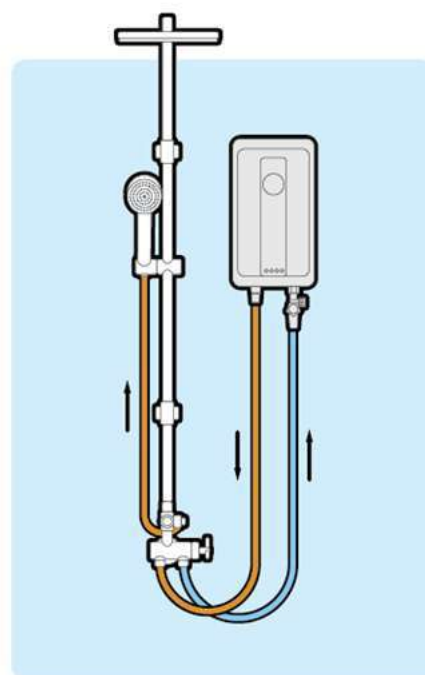

- Blue hose : Inlet cold water to water heater machine
- Orange hose : Outlet mixer water from water heater machine