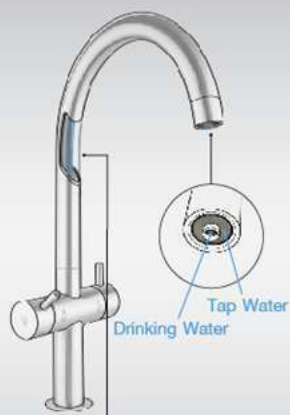

 **DUO+**

HFVSB-100252

Deck Dual Control Single Kitchen
Sink Faucet for Water Purifier
with Three-Way Stop Valve
(Body Height : 395 mm.)

Scan QR Code to see VDO
Duo Installation Guide

DUOPro

HFVSP-100253 

Deck Dual Control Mixer Kitchen
Sink Faucet for Water Purifier
with Three-Way Stop Valve
(Body Height : 395 mm.)

DUOmini

HFVSB-100254

Deck Dual Control Single Kitchen
Sink Faucet for Water Purifier
with Three-Way Stop Valve
(Body Height : 300 mm.)

Separate water pipe between
Drinking water and Tap water

Drinking Water