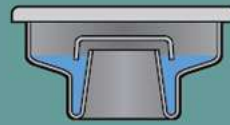

The space for ponding is bigger and deeper.

The odors protector lid is bigger which helps better drainage.