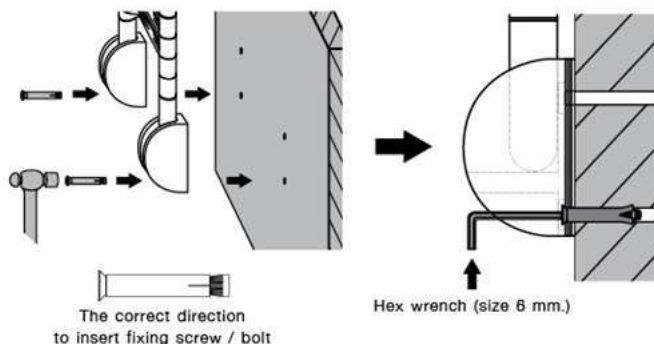

WALL MOUNTED FOLDABLE CHAIR

FOR MULTI-PURPOSE USE

FBVHC-TS797A

Wall Mounted Foldable Chair

FBVHC-TS797B

Wall Mounted Foldable Chair

INSTALLATION

1. Mark the desired location on the wall, drilling the hole (4 points) by impact drill and put the screw plug afterwards (Drill bit size : $\frac{1}{2}$ inches)

2. Fix the foldable chair to the wall by insert fixing screw through the fixing plate (lower row) of the product, tighten firmly by Hex wrench (size 6 mm.)

3. Unfold the chair and then insert fixing screw through the fixing plate (upper row) of the product, tighten firmly by Hex wrench (size 6 mm.) afterwards.

4. Test fixing stability, if the product is loose, tighten firmly by Hex wrench and re-check fixing stability to ensure tight installation, strength and safety.

Warning : Avoid cleaning by sharp material which may cause scratch or cleaning by strong pH detergent which can corrode the product's surface. Softly clean by clean water and Damp cloth and wipe it dry by soft cloth is recommended for proper care.

Remark : QR Code reader for product size and dimension