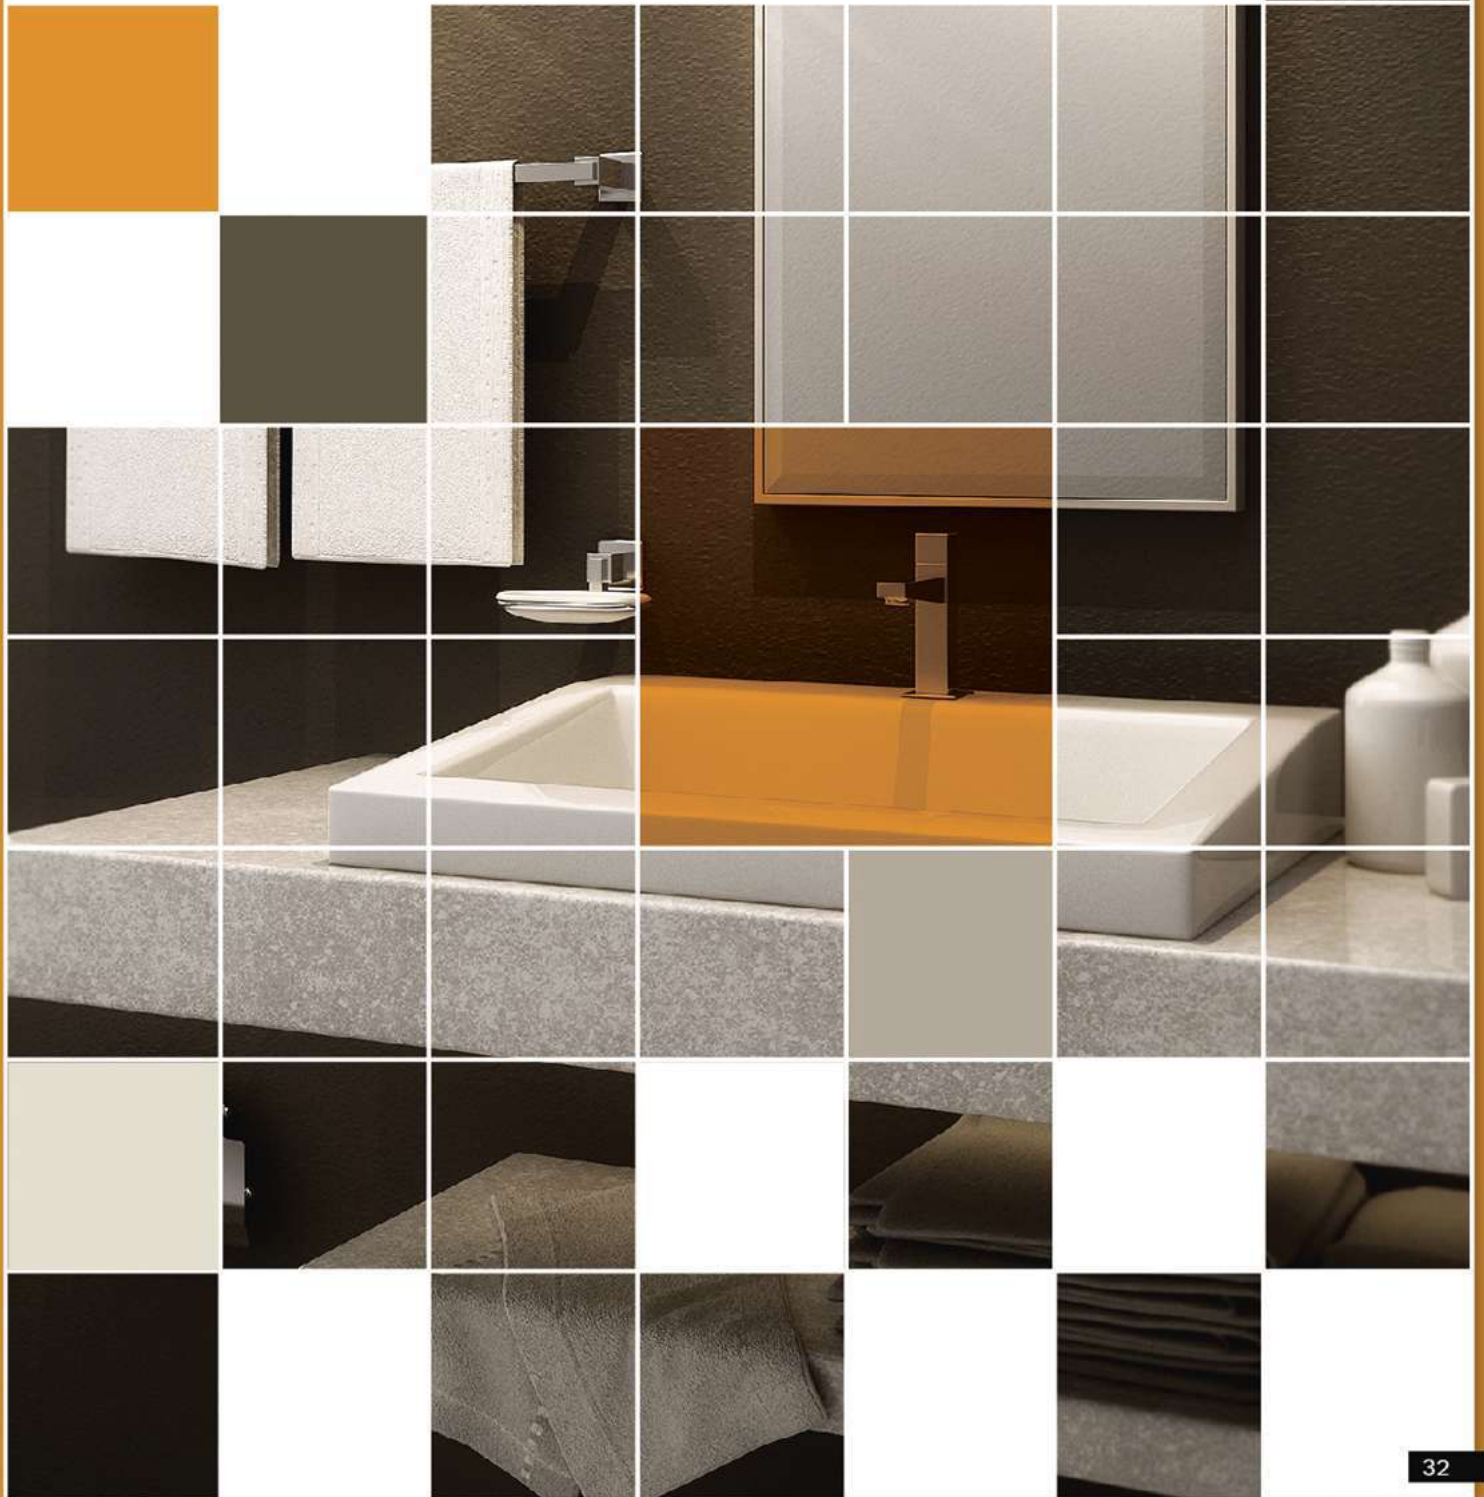

CUBE

born in **solidity**