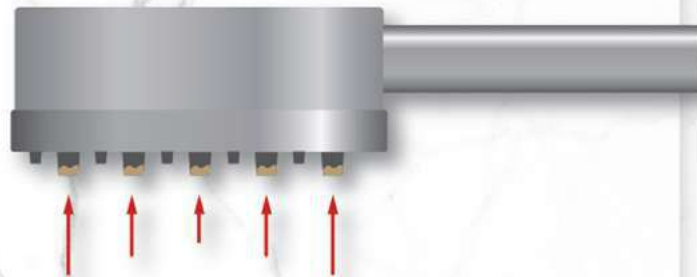

✔ Price is depend on material type, size and innovation of adjustable water flow of shower head.

◆ MAINTENANCE CARE ◆ OVERHEAD SHOWER AND HAND SHOWER

There may be some dregs agglomerating and dogging the silicone nozzle of Overhead Shower or Hand Shower after being used for a while. The dregs and limestone may come from ground water or caused by water heater which causes unsmoothness or clog water flow during shower