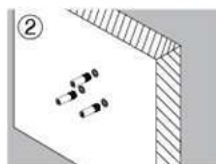

2 Insert rawl plugs into the holes tightly.