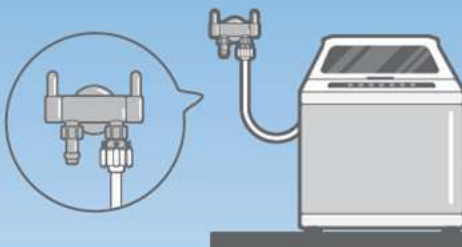

HFVSB-7120P7
Multi-function Faucet with
Hose Connector

HFVSB-3120P1
Wall Single Shower Faucet
for Hand Shower
(without Shower Hose)

Scan QR Code to see VDO
WIND Installation Guide

- Specially suitable to use with Top Loading Washing Machine.
- Easy to connect with washing machine
- Strong hose connector
- Lock system, no leaking case