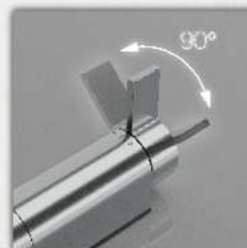

The tip of the faucet spout can be rotated to a maximum angle of 60° degrees for suitable application.

2 function in 1 faucet for Drinking water and Tap water
 ☺ - Outlet hole for Tap water is located at the front
 ☹ - Outlet hole for Drinking water is located next to the inside

The symbolic icon located at the tip of faucet spout telling the outlet water and its function usage.

The symbolic icon at valve control indicates the direction to rotate and select the function of use