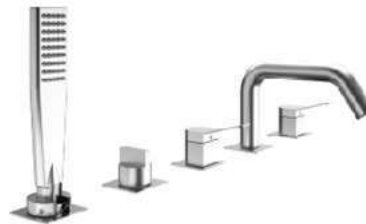

The faucet spout can be swivel in 2 directions (maximum 360 degree angle) to support the 2 bowl type kitchen sink.

Scan QR CODE to see VDO
KUCHE Faucet

Design Jacob Jensen

Contour

Contour

HFVSP-2000C1

Deck Single Basin Faucet

HFVSP-2001C1

Deck Single Control Mixer Basin Faucet
(Body Height : 287 mm)

HFVSP-2001C1

Deck Single Control Mixer Basin Faucet

HFVSB-4002C1

Deck Dual Control Mixer Bath Faucet

HFVSB-4002C2

Deck Dual Control Mixer Bath Faucet
with Hand Shower dia. 2"x4"