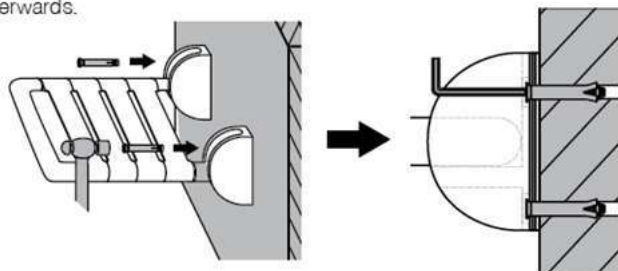

3. Unfold the chair and then insert fixing screw through the fixing plate (upper row) of the product, tighten firmly by Hex wrench (size 6 mm.) afterwards.