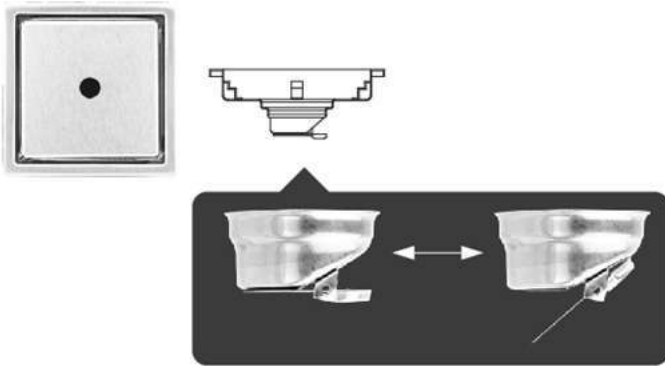

FLOOR DRAIN

STAINLESS STEEL 304

FUVHU-F002AS

Tile Insert Floor Drain 4.8"