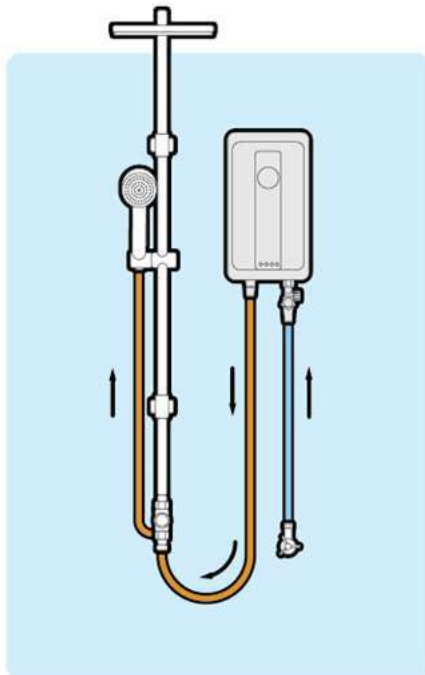

Recommended to use with highest Watt capacity water-heater machine/water pump

- Blue hose : Inlet cold water to water heater machine
- Orange hose : Outlet mixer water from water heater machine