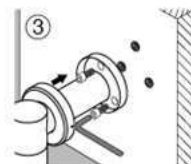

3 Using Spanner L. / Hex wrench to fix the product and the rawl plugs by screwing them tightly, then cover with the plate.

Warning : Try to avoid any material that can cause scratches namely hard material, brush, scourer or any chemical solution that contains high alkaline and acid compounds. For cleaning, use clean cloth and clean water and wipe it dry.