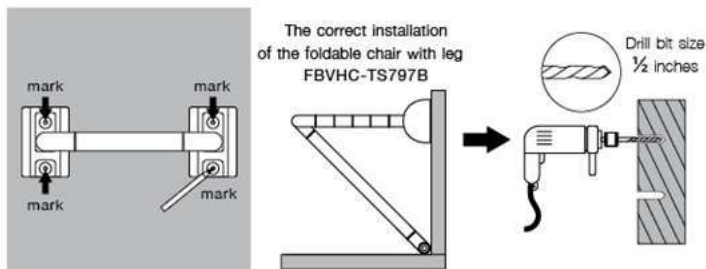

INSTALLATION

1. Mark the desired location on the wall, drilling the hole (4 points) by impact drill and put the screw plug afterwards (Drill bit size : $\frac{1}{2}$ inches)

2. Fix the foldable chair to the wall by insert fixing screw through the fixing plate (lower row) of the product, tighten firmly by Hex wrench (size 6 mm.)