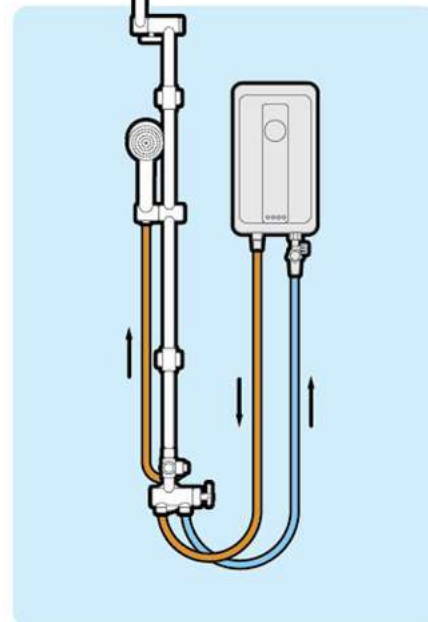

Recommended to use with highest Watt capacity water-heater machine/water pump

● Blue hose : Inlet cold water to water heater machine

● Orange hose : Outlet mixer water from water heater machine