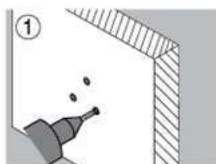

1 Find a suitable spot for installation and drill the 6 mm. hole through the wall by drilling tool.