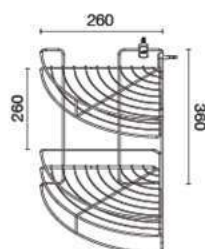

Multi-Purpose Wireware

unit: mm.

HWHOY-H103A

Wireware for Corner

unit: mm.

★ BEST CHOICE

HWHOY-H105A

2 Tier Wireware for Corner

unit: mm.

★ BEST CHOICE

HWHOY-H105C

2 Tier Wireware for Corner

unit: mm.

**HWHOY-H105T1**  
3 Tier Wireware for Corner

unit : mm.

★ BEST CHOICE

**HWHOY-H105T2**  
3 Tier Wireware for Corner

unit : mm.

**HWHOY-H106C1**  
Wireware for Kitchen (Dish Rack)  
Length 800 mm.

unit : mm.

★ BEST CHOICE

**HWHOY-H106D5**  
Wireware for Kitchen (Dish Rack)  
Length 1,000 mm.

unit : mm.

**HWHOY-H106D6**  
Wireware for Kitchen (Dish Rack)  
Length 800 mm.

unit : mm.

**HWHOY-H106D7**  
Wireware for Kitchen (Dish Rack)  
Length 600 mm.

unit : mm.

**HWHOY-H106E2**  
2 Tier Wireware for Kitchen (Dish Rack)  
Length 500 mm.