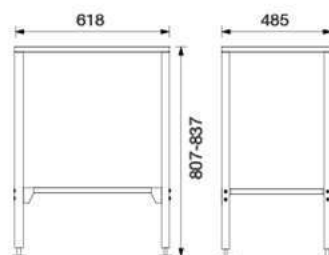

FXVH0-0286AS

Sink Leg (Height Adjustable Leg)
for HLS14-4862-0
(without Sink)

unit : mm.