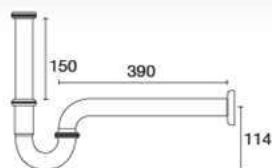

<p><b>FZVHV-E00024</b> Inlet Hose Length 24 inches F1/2" x 24"</p>
<p style="text-align: center;">unit: mm.</p>

unit: mm.

**FAVHL-AP240S**

P-Trap  
Length 240 mm.

unit: mm.

**FAVHL-AP390S**

P-Trap  
Length 390 mm.

unit: mm.

**FAHOL-A109BZ**

Thermoplastic ABS Bottle Trap  
Length 402 mm.

unit: mm.

**VT120-000012**

Thread Tape  
Length 10 m.

unit: mm.