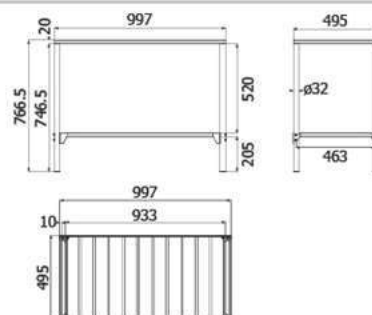

Kitchen Sink

Series

FXVH0-0273HK

Sink Leg
for HLS13-125-2
(without Sink)

unit : mm.

FXVH0-0286AS

Sink Leg (Height Adjustable Leg)
for HLS14-4862-0
(without Sink)

unit : mm.

HLS13-201C1

Sink Waste Drainer
for Single Bowl

unit : mm.

HLS13-201C2

Sink Waste Drainer
for Double Bowl

unit : mm.

HLS13-DH0001

Sink Waste Drainer

unit : mm.