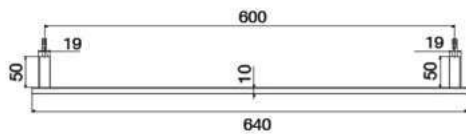

FBVHY-F640AS

Towel Bar
Length 640 mm.