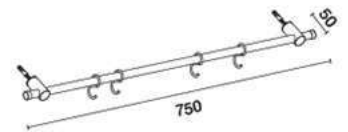

unit : mm.

**HWHOY-H321C**

3 Tier Wireware for Corner

unit : mm.

**HWHOY-H500BS**

Multi-Purpose Hanger Bar with Hooks

unit : mm.