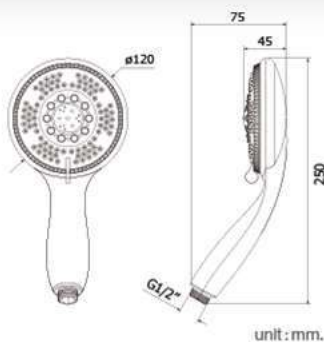

FJHOF-F5171WS
Hand Shower Set with
5 Funtional Adjustment,
Chrome Coating Surface