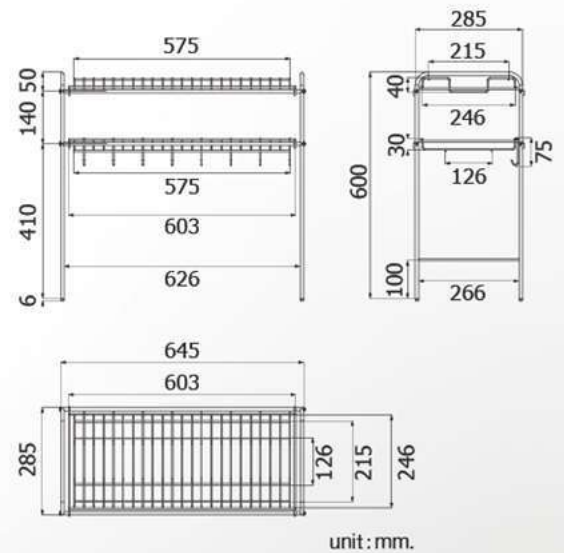

◀ HWHOY-H107B

Deck Dish Shelf (High Body) on Kitchen Sink