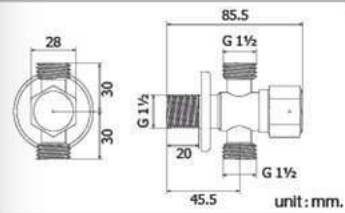

HFHOY-912002

3 Ways Stop Valve

: Stainless steel grade304