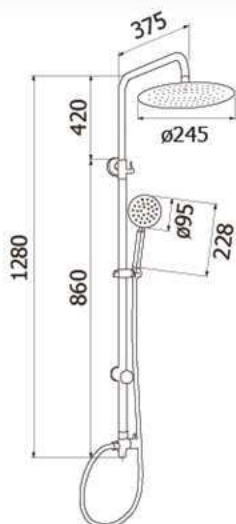

# Rinsing Sprays & Shower Accessories

Series

**FXHOY-A1200C**  
 Flex Hose Length 1.2 m.  
 : Acrylic

unit : mm.

**FJHOP-00008Z**  
 Flex Hose Length 1.5 m.  
 : PVC

unit : mm.

### FJVHZ-S144AS

Wall mounted Shower Post Set with 2 Ways Diverter for Overhead Shower Round Dia.10" and Hand Shower Round Dia.4" (Overhead Shower & Hand Shower : SUS304)

unit: mm.