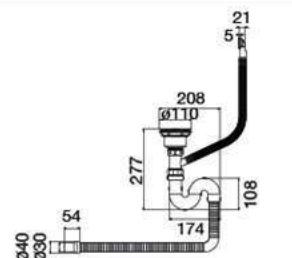

Kitchen Sink

Series

FXVH0-0273HK

Sink Leg
for HLS13-125-2
(without Sink)

unit : mm.

FXVH0-0286AS

Sink Leg (Height Adjustable Leg)
for HLS14-4862-0
(without Sink)

unit : mm.

HLS13-201C1

Sink Waste Drainer
for Single Bowl

unit : mm.

HLS13-201C2

Sink Waste Drainer
for Double Bowl

unit : mm.

HLS13-DH0001

Sink Waste Drainer

unit : mm.