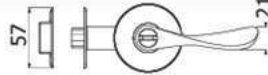

## HQ446-TLS04ET

Cylindrical Lever Lockset  
for Entrance (with key)  
TUBULAR LOCK System

unit: mm.