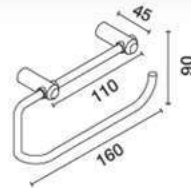

# Duracon

Series

★ BEST CHOICE

**FBVHY-DC01BB**

Towel Bar  
Length 600 mm.

unit : mm.

**FBVHY-DC02BB**

Hook

Soap Dish Holder

unit : mm.

# Click

Series

★ BEST CHOICE

**FBVHY-CK02AN**

Towel Hook  
Length 600 mm.

unit : mm.

**FBVHY-CK04AN**

Toilet Paper Holder

unit : mm.

**FBVHY-CK07AN**

Wall Mounted Soap Dish

unit : mm.