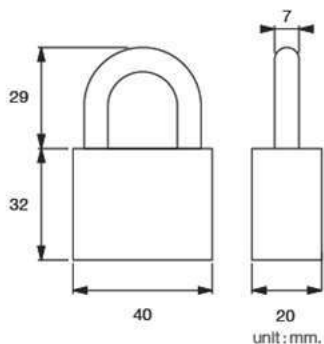

Padlock

Series

HQ446-000040
Padlock 40 mm.