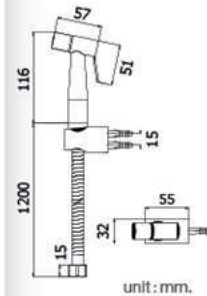

NEW ARRIVAL

FXHOY-SSF001

Rinsing Spray Set with Flexible Hose (SUS304)