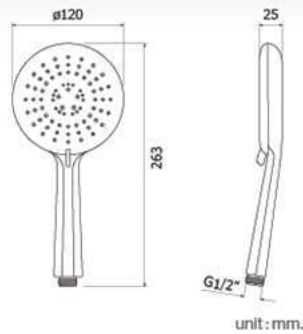

# Hand Showers

Series

★ BEST CHOICE

**NEW  
ARRIVAL**

**FJHOF-F3172WS**  
Hand Shower Set with  
3 Funtional Adjustment,  
Chrome Coating Surface

**FJHOF-F3173WS**  
Hand Shower Set with  
3 Funtional Adjustment,  
Chrome Coating Surface