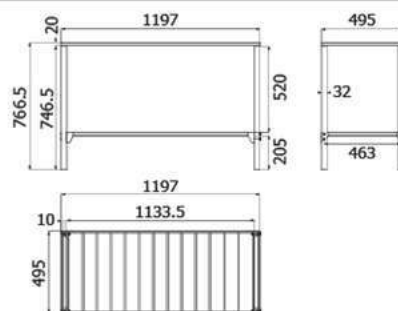

Kitchen Sink

Series

FXVH0-0273EK
Sink Leg
for HLS13-125A-1
(without Sink)

unit : mm.

FXVH0-0273A1
Sink Leg (Height Adjustable Leg)
for HLS13-201A1
(without Sink)

unit : mm.

HLS13-8050-1
Stainless Steel Single Bowl Sink
with Tray and Accessories

unit : mm.