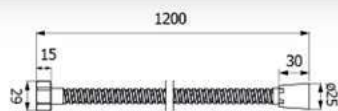

FXHOY-A1200C
Flex Hose Length 1.2 m.
: Acrylic

unit : mm.