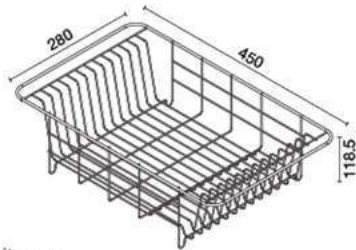

unit : mm.

unit : mm.

★ BEST CHOICE

unit : mm.

★ BEST CHOICE

unit : mm.

unit : mm.

unit : mm.