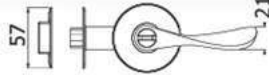

HQ446-TLS04BK

Cylindrical Lever Lockset
for Bathroom (without key)
TUBULAR LOCK System

unit: mm.