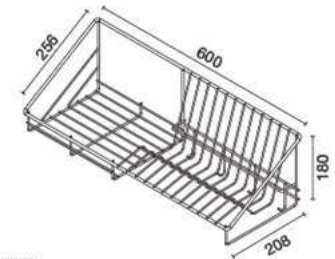

**HWHOY-H105T2**  
3 Tier Wireware for Corner

unit : mm.

**HWHOY-H106C1**  
Wireware for Kitchen (Dish Rack)  
Length 800 mm.

unit : mm.

★ BEST CHOICE

**HWHOY-H106D5**  
Wireware for Kitchen (Dish Rack)  
Length 1,000 mm.

unit : mm.

**HWHOY-H106D6**  
Wireware for Kitchen (Dish Rack)  
Length 800 mm.

unit : mm.

**HWHOY-H106D7**  
Wireware for Kitchen (Dish Rack)  
Length 600 mm.

unit : mm.

**HWHOY-H106E2**  
2 Tier Wireware for Kitchen (Dish Rack)  
Length 500 mm.