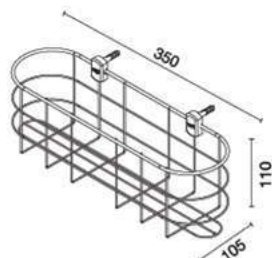

unit : mm.

★ BEST CHOICE

**HWHOY-H109A**  
3 Tier Multi-Purpose Wireware

unit : mm.

★ BEST CHOICE

**HWHOY-H109B**  
Multi-Purpose Wireware

unit : mm.

**HWHOY-H109F**  
Multi-Purpose Wireware  
Length 350 mm.

unit : mm.

**HWHOY-H109O**  
Multi-Purpose Wireware  
Length 300 mm.

unit : mm.

**HWHOY-H109Q**

2 Tier Wireware Length 300 mm.

unit : mm.

★ BEST CHOICE

**HWHOY-H206G1**