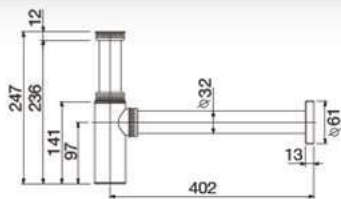

FAHOL-A109BZ

Thermoplastic ABS Bottle Trap
Length 402 mm.

unit: mm.