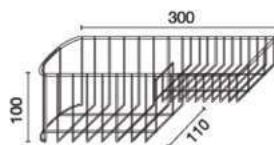

- Wireware Shelf (wall-mounted type)
- Tissue Roll Holder
- All-Purpose Hook

unit: mm.

★ BEST CHOICE

HWHOY-H102

Multi-Purpose Wireware

unit: mm.

HWHOY-H102C

Multi-Purpose Wireware