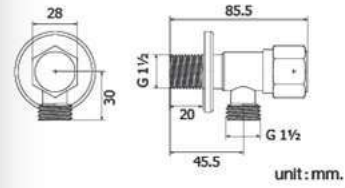

Skin

Series

HFHOY-912001

2 Ways Stop Valve

: Stainless steel grade304