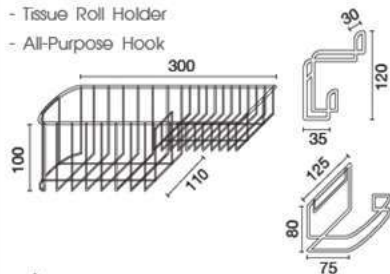

### ◀ HWHOY-H107B

Deck Dish Shelf (High Body) on Kitchen Sink

◀ **HWHOY-H107Q** unit: mm.  
Multi-Purpose Wireware

◀ **HWHOY-H108A** unit: mm.  
2 Tier Wireware for Bathroom

★ BEST CHOICE

HWHOY-H100

Wireware Set

- Wireware Shelf (wall-mounted type)
- Tissue Roll Holder
- All-Purpose Hook

unit: mm.

★ BEST CHOICE

HWHOY-H102

Multi-Purpose Wireware

unit: mm.

HWHOY-H102C

Multi-Purpose Wireware