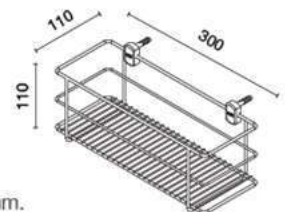

unit : mm.

unit : mm.

★ BEST CHOICE

unit : mm.

★ BEST CHOICE

unit : mm.

unit : mm.

unit : mm.