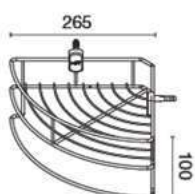

Multi-Purpose Wireware

unit: mm.

HWHOY-H103A

Wireware for Corner

unit: mm.

★ BEST CHOICE

HWHOY-H105A

2 Tier Wireware for Corner

unit: mm.

★ BEST CHOICE

HWHOY-H105C

2 Tier Wireware for Corner

unit: mm.

**HWHOY-H105T1**  
3 Tier Wireware for Corner

unit : mm.

★ BEST CHOICE

**HWHOY-H105T2**  
3 Tier Wireware for Corner

unit : mm.

**HWHOY-H106C1**  
Wireware for Kitchen (Dish Rack)  
Length 800 mm.

unit : mm.

★ BEST CHOICE

**HWHOY-H106D5**  
Wireware for Kitchen (Dish Rack)  
Length 1,000 mm.