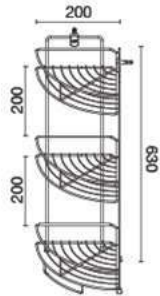

unit: mm.

★ BEST CHOICE

HWHOY-H105C

2 Tier Wireware for Corner

unit: mm.

**HWHOY-H105T1**  
3 Tier Wireware for Corner

unit : mm.

★ BEST CHOICE

**HWHOY-H105T2**  
3 Tier Wireware for Corner

unit : mm.

**HWHOY-H106C1**  
Wireware for Kitchen (Dish Rack)  
Length 800 mm.

unit : mm.

★ BEST CHOICE

**HWHOY-H106D5**  
Wireware for Kitchen (Dish Rack)  
Length 1,000 mm.

unit : mm.

**HWHOY-H106D6**  
Wireware for Kitchen (Dish Rack)  
Length 800 mm.

unit : mm.

**HWHOY-H106D7**  
Wireware for Kitchen (Dish Rack)  
Length 600 mm.

unit : mm.

**HWHOY-H106E2**  
2 Tier Wireware for Kitchen (Dish Rack)  
Length 500 mm.