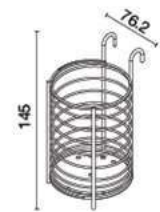

unit : mm.

**HWHOY-H106D6**  
Wireware for Kitchen (Dish Rack)  
Length 800 mm.

unit : mm.

**HWHOY-H106D7**  
Wireware for Kitchen (Dish Rack)  
Length 600 mm.

unit : mm.

**HWHOY-H106E2**  
2 Tier Wireware for Kitchen (Dish Rack)  
Length 500 mm.

unit : mm.

**HWHOY-H106L**  
Wireware for Kitchen

unit : mm.

**HWHOY-H106L3**  
Wireware for Kitchen

unit : mm.

**HWHOY-H107**  
Wireware for Kitchen

unit : mm.

**HWHOY-H109**  
2 Tier Multi-Purpose Wireware

unit : mm.

★ BEST CHOICE

**HWHOY-H109A**  
3 Tier Multi-Purpose Wireware

unit : mm.

★ BEST CHOICE

**HWHOY-H109B**  
Multi-Purpose Wireware

unit : mm.

**HWHOY-H109F**  
Multi-Purpose Wireware  
Length 350 mm.

unit : mm.

**HWHOY-H109O**  
Multi-Purpose Wireware  
Length 300 mm.

unit : mm.

**HWHOY-H109Q**

2 Tier Wireware Length 300 mm.

unit : mm.

★ BEST CHOICE

**HWHOY-H206G1**