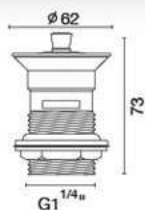

unit: mm.

**HLS14-202SS**

Stainless steel Pop-Up Waste

unit: mm.

**HLA01-LA001**

Pop-up Waste with Overflow and Pulling Lock System (Brass with Chrome Coating)

unit: mm.

**HWHOY-H902**