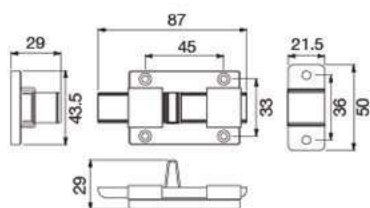

Locking & Hardware Fitting Accessories

Series

★ BEST CHOICE

RB961-001SUS

Door Bolt 2.5"

unit: mm.

Matt Safety Buckle 3"

unit: mm.

Matt Safety Buckle 4"

unit: mm.

RB961-DS001

Door Stopper with Hook

unit: mm.

RB961-DS002

Door Stopper (Magnetic System)

unit: mm.

Door Lock

unit: mm.