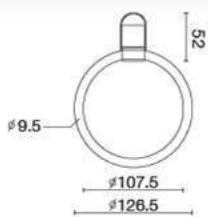

unit : mm.

**HWHOY-H106D6**  
Wireware for Kitchen (Dish Rack)  
Length 800 mm.

unit : mm.

**HWHOY-H106D7**  
Wireware for Kitchen (Dish Rack)  
Length 600 mm.

unit : mm.

**HWHOY-H106E2**  
2 Tier Wireware for Kitchen (Dish Rack)  
Length 500 mm.

# Duracon

Series

★ BEST CHOICE

**FBVHY-DC01BB**

Towel Bar  
Length 600 mm.

unit : mm.

**FBVHY-DC02BB**

Hook

unit : mm.

**FBVHY-DC03BB**

Towel Ring

unit : mm.

**FBVHY-DC04BB**

Toilet Paper Holder

unit : mm.

**FBVHY-DC07BB**

Soap Dish Holder

unit : mm.