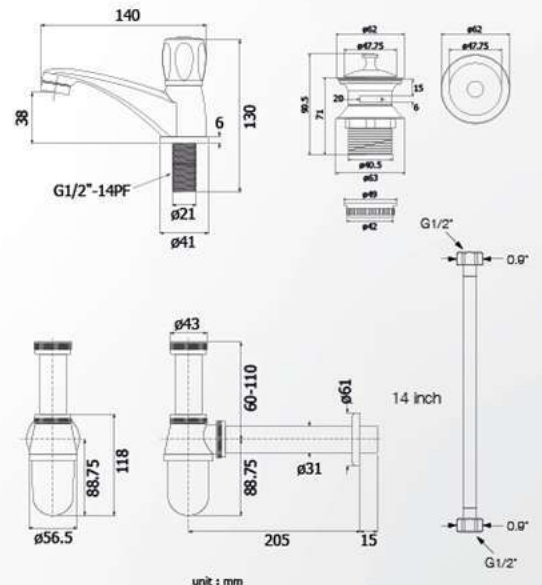

FAUCET

STAINLESS STEEL

Stainless steel faucet, made of SUS304 with aesthetic surface, high corrosion resistance, more durable than general taps, easy to use, and convenient, so you can be confident throughout the lifetime.

NEW ARRIVAL

◀ **HFHOP-2000HY1**
Deck Single Basin Faucet (SUS304)

NEW ARRIVAL

◀ **HFHOS-2000HY3**
Deck Single Basin Faucet (SUS304)

NEW ARRIVAL