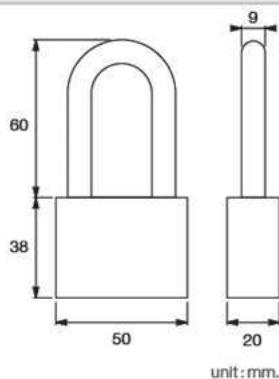

HQ446-00050H
Padlock 50 mm.