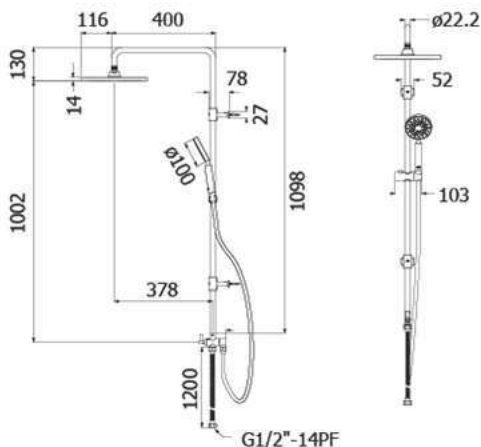

### FJVHZ-S144AS

Wall mounted Shower Post Set with 2 Ways Diverter for Overhead Shower Round Dia.10" and Hand Shower Round Dia.4" (Overhead Shower & Hand Shower : SUS304)

unit: mm.

### FJVHZ-C144WZ

Wall mounted Shower post set with 2 Ways Diverter for Overhead Shower Round dia. 10" and Hand Shower Round Dia. 4" Overhead Shower & ABS Hand Shower (Thermoplastic ABS)

unit: mm.