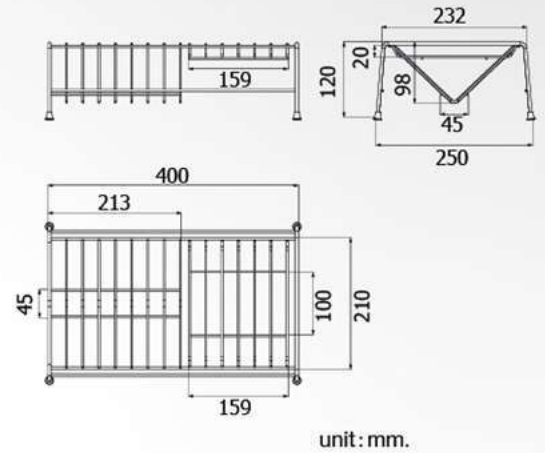

WIREWARE

STAINLESS STEEL

Stainless steel wireware : Excellent designs respond to every functional usage and all purposes with fine quality, durable strength, and corrosion resistance.

◀ HWHOY-H106H

Deck Dish Rack with Cup Holder