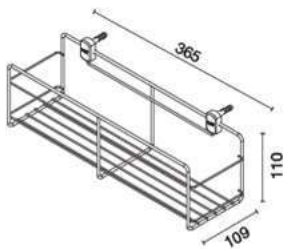

unit : mm.

★ BEST CHOICE

**HWHOY-H109A**  
3 Tier Multi-Purpose Wireware

unit : mm.

★ BEST CHOICE

**HWHOY-H109B**  
Multi-Purpose Wireware

unit : mm.

**HWHOY-H109F**  
Multi-Purpose Wireware  
Length 350 mm.