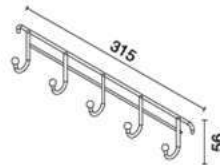

2 Tier Wireware Length 300 mm.

unit : mm.

★ BEST CHOICE

Wireware Hook with 5 Plastic Tip

unit : mm.

★ BEST CHOICE

Wireware Hook with 9 Plastic Tip

unit : mm.

3 Tier Multi-Purpose Wireware

unit : mm.

3 Tier Wireware for Corner

unit : mm.

Multi-Purpose Hanger Bar with Hooks

unit : mm.