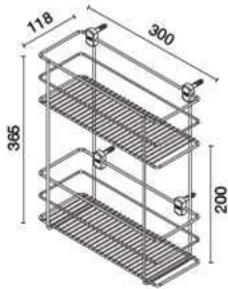

unit : mm.

**HWHOY-H109O**  
Multi-Purpose Wireware  
Length 300 mm.

unit : mm.

**HWHOY-H109Q**

2 Tier Wireware Length 300 mm.

unit : mm.

★ BEST CHOICE

**HWHOY-H206G1**