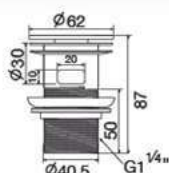

HLS14-201SS

Stainless steel Pop-Up Waste with Overflow

unit: mm.