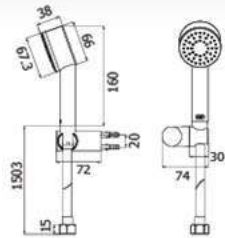

# Hand Showers

Series

★ BEST CHOICE

**FJHOF-C14CJS**  
 Hand Shower Body & Holder  
 : ABS Plastic 2.5"  
 Flexible Hose 1.5 m.  
 : Stainless Steel 304

unit : mm.

**FJHOF-C14CJZ**  
 Hand Shower Body & Holder  
 : ABS Plastic 2.5"  
 Flexible Hose 1.5 m. : PVC