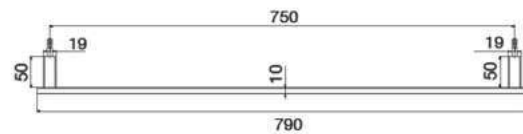

FBVHY-F790AS

Towel Bar
Length 790 mm.