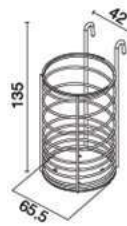

**HWHOY-H105T2**  
3 Tier Wireware for Corner

unit : mm.

**HWHOY-H106C1**  
Wireware for Kitchen (Dish Rack)  
Length 800 mm.

unit : mm.

★ BEST CHOICE

**HWHOY-H106D5**  
Wireware for Kitchen (Dish Rack)  
Length 1,000 mm.

unit : mm.

**HWHOY-H106D6**  
Wireware for Kitchen (Dish Rack)  
Length 800 mm.

unit : mm.

**HWHOY-H106D7**  
Wireware for Kitchen (Dish Rack)  
Length 600 mm.

unit : mm.

**HWHOY-H106E2**  
2 Tier Wireware for Kitchen (Dish Rack)  
Length 500 mm.

unit : mm.

**HWHOY-H106L**  
Wireware for Kitchen

unit : mm.

**HWHOY-H106L3**  
Wireware for Kitchen

unit : mm.

**HWHOY-H107**  
Wireware for Kitchen

unit : mm.

**HWHOY-H109**  
2 Tier Multi-Purpose Wireware

unit : mm.

★ BEST CHOICE

**HWHOY-H109A**  
3 Tier Multi-Purpose Wireware

unit : mm.

★ BEST CHOICE

**HWHOY-H109B**  
Multi-Purpose Wireware

unit : mm.

**HWHOY-H109F**  
Multi-Purpose Wireware  
Length 350 mm.