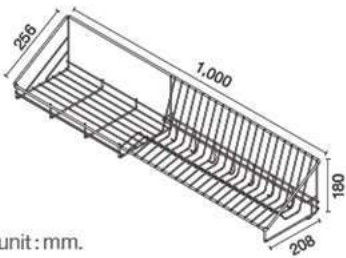

**HWHOY-H105T2**  
3 Tier Wireware for Corner

unit : mm.

**HWHOY-H106C1**  
Wireware for Kitchen (Dish Rack)  
Length 800 mm.

unit : mm.

★ BEST CHOICE

**HWHOY-H106D5**  
Wireware for Kitchen (Dish Rack)  
Length 1,000 mm.

unit : mm.

**HWHOY-H106D6**  
Wireware for Kitchen (Dish Rack)  
Length 800 mm.

unit : mm.

**HWHOY-H106D7**  
Wireware for Kitchen (Dish Rack)  
Length 600 mm.

unit : mm.

**HWHOY-H106E2**  
2 Tier Wireware for Kitchen (Dish Rack)  
Length 500 mm.