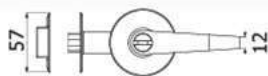

HQ446-TLB03ET

Cylindrical Lever Lockset
for Entrance (with key)
TUBULAR LOCK System

unit: mm.