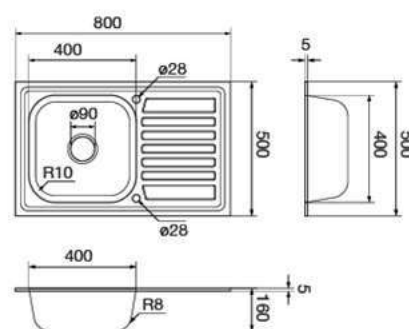

## Skin

Series

▲  
**FBVHY-G101AS**  
Towel Bar  
Length 600 mm.

▲  
**FBVHY-G101BS**  
Double Towel Bar  
Length 600 mm.

**FBVHY-G104AS**  
Toilet Paper Holder

# Duracon

Series

★ BEST CHOICE

**FBVHY-DC01BB**

Towel Bar  
Length 600 mm.

unit : mm.

**FBVHY-DC02BB**

Hook

### FBVHY-F640AS

Towel Bar  
Length 640 mm.

unit: mm.

# Kitchen Sink

Series

**FXVH0-0273EK**  
Sink Leg  
for HLS13-125A-1  
(without Sink)

unit : mm.

**FXVH0-0273A1**  
Sink Leg (Height Adjustable Leg)  
for HLS13-201A1  
(without Sink)

unit : mm.

**HLS13-8050-1**  
Stainless Steel Single Bowl Sink  
with Tray and Accessories