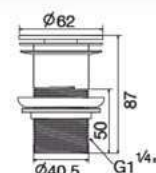

Waste Trap

Series

★ BEST CHOICE

HLS13-BS0002

ABS Plastic Pop-Up Waste with Overflow

unit: mm.

HLS14-201SS

Stainless steel Pop-Up Waste with Overflow

unit: mm.

HLS14-202SS

Stainless steel Pop-Up Waste

unit: mm.

HLA01-LA001

Pop-up Waste with Overflow and Pulling Lock System (Brass with Chrome Coating)

unit: mm.

HWHOY-H902

Stainless steel Floor Drain

unit: mm.