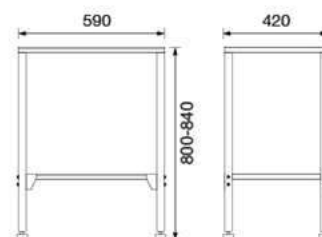

# Kitchen Sink

Series

**FXVH0-0273EK**  
Sink Leg  
for HLS13-125A-1  
(without Sink)

unit : mm.

**FXVH0-0273A1**  
Sink Leg (Height Adjustable Leg)  
for HLS13-201A1  
(without Sink)

unit : mm.

**HLS13-8050-1**  
Stainless Steel Single Bowl Sink  
with Tray and Accessories