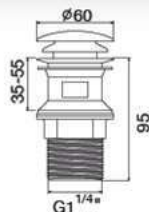

HLS13-BS0002

ABS Plastic Pop-Up Waste with Overflow

unit: mm.