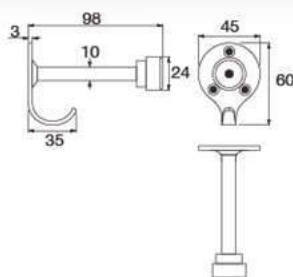

unit: mm.

**HQ448-004325**  
Butt Hinges 4"x3"x2.5 mm.  
(4 Balls Bearing)

unit: mm.

unit: mm.

RB961-003SUS

Matt Safety Buckle 4"

unit: mm.

RB961-DS001

Door Stopper with Hook

unit: mm.

RB961-DS002