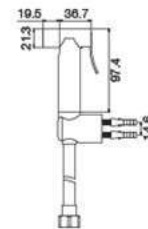

FXHOY-0040WZ

- Rinsing Spray :
  ABS Plastic
- Flexible Hose 1.2 m. :
  PVC

unit : mm.