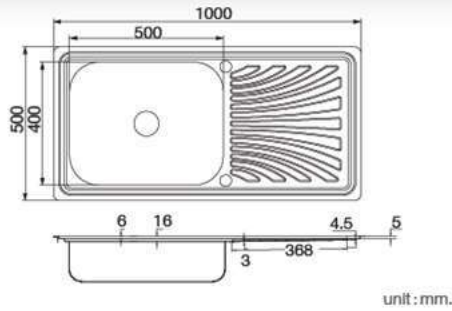

HLS13-125-2

Stainless Steel Single Bowl Sink
with Tray and Accessories