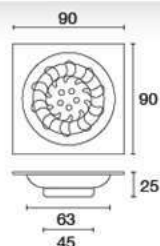

HWHOY-H902

Stainless steel Floor Drain