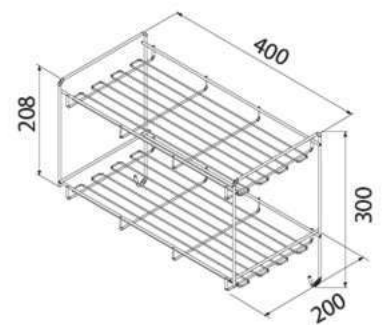

### ◀ HWHOY-H107B

Deck Dish Shelf (High Body) on Kitchen Sink

◀ **HWHOY-H107Q** unit: mm.  
Multi-Purpose Wireware

◀ **HWHOY-H108A** unit: mm.  
2 Tier Wireware for Bathroom

★ BEST CHOICE

HWHOY-H100

Wireware Set