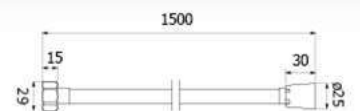

# Rinsing Sprays & Shower Accessories

Series

**FXHOY-A1200C**  
 Flex Hose Length 1.2 m.  
 : Acrylic

unit : mm.

**FJHOP-00008Z**  
 Flex Hose Length 1.5 m.  
 : PVC

unit : mm.