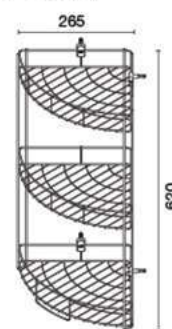

Wireware Hook with 5 Plastic Tip

unit : mm.

★ BEST CHOICE

**HWHOY-H206H1**

Wireware Hook with 9 Plastic Tip

unit : mm.

**HWHOY-H301**

3 Tier Multi-Purpose Wireware

unit : mm.

**HWHOY-H321C**

3 Tier Wireware for Corner

unit : mm.

**HWHOY-H500BS**

Multi-Purpose Hanger Bar with Hooks

unit : mm.