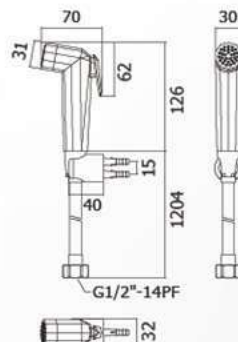

RINSING SPRAYS & HAND SHOWERS

STAINLESS STEEL & THERMOPLASTIC ABS

Express yourself by **HOY** with colorful & modern designs.

Show the color of your lifestyle with **HOY**!

NEW
ARRIVAL

hori

▲
FXHOY-H03RDS
Rinsing Spray Set
Red Color ABS Plastic
Body and SUS304
Flexible Hose

▲
FXHOY-H02WHS
Rinsing Spray Set
White Color ABS Plastic
Body and SUS304
Flexible Hose

▲
FXHOY-H01BKS
Rinsing Spray Set
Black Color ABS Plastic
Body and SUS304
Flexible Hose

▲
FXHOY-H04BLS
Rinsing Spray Set
Blue Color ABS Plastic
Body and SUS304
Flexible Hose

HOY