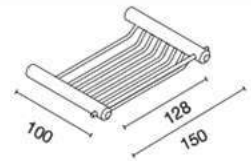

FBVHY-CK07AN

Wall Mounted Soap Dish