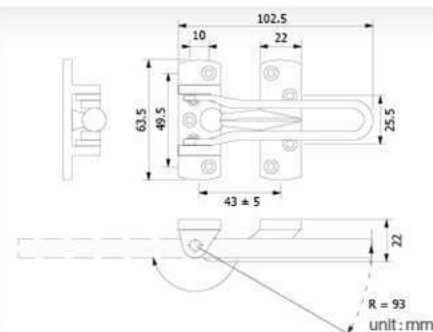

unit: mm.

**HQ448-004325**  
Butt Hinges 4"x3"x2.5 mm.  
(4 Balls Bearing)

unit: mm.

Door Stopper (Magnetic System)

unit: mm.

RB961-00001Z

Door Lock

unit: mm.