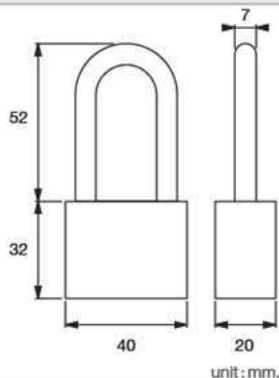

HQ446-00040H
Padlock 40 mm.