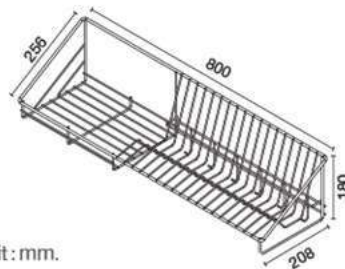

**HWHOY-H105T2**  
3 Tier Wireware for Corner

unit : mm.

**HWHOY-H106C1**  
Wireware for Kitchen (Dish Rack)  
Length 800 mm.

unit : mm.

★ BEST CHOICE

**HWHOY-H106D5**  
Wireware for Kitchen (Dish Rack)  
Length 1,000 mm.

unit : mm.

**HWHOY-H106D6**  
Wireware for Kitchen (Dish Rack)  
Length 800 mm.

unit : mm.

**HWHOY-H106D7**  
Wireware for Kitchen (Dish Rack)  
Length 600 mm.

unit : mm.

**HWHOY-H106E2**  
2 Tier Wireware for Kitchen (Dish Rack)  
Length 500 mm.