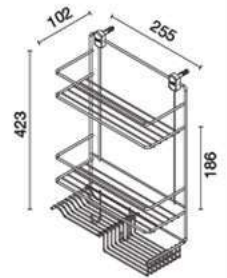

unit : mm.

★ BEST CHOICE