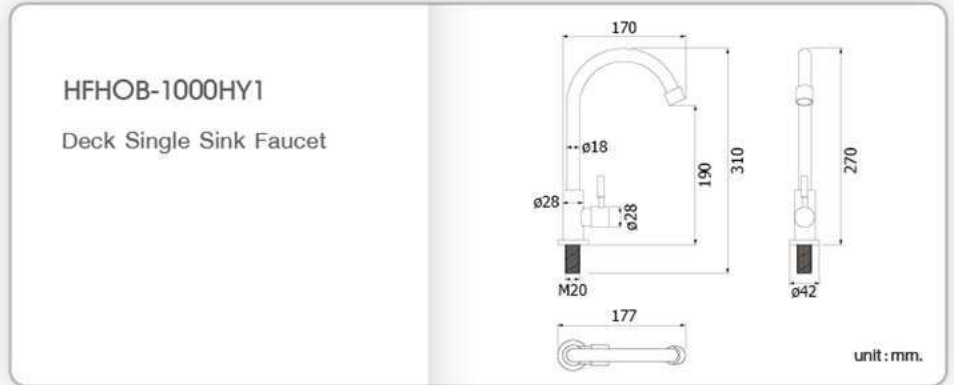

Kitchen Faucet

Series