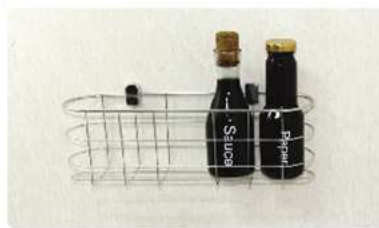

unit : mm.

★ BEST CHOICE

**HWHOY-H109A**  
3 Tier Multi-Purpose Wireware

unit : mm.

★ BEST CHOICE

**HWHOY-H109B**  
Multi-Purpose Wireware

unit : mm.

**HWHOY-H109F**  
Multi-Purpose Wireware  
Length 350 mm.