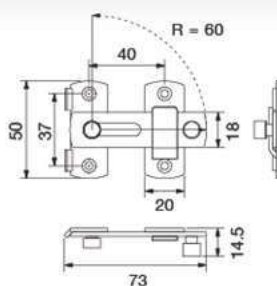

# Butt Hinges

Series

★ BEST CHOICE

**HQ448-000432**  
Butt Hinges 4"x3"x2 mm.  
(4 Balls Bearing)

unit: mm.

**HQ448-004325**  
Butt Hinges 4"x3"x2.5 mm.  
(4 Balls Bearing)

unit: mm.

**HQ448-004325**  
Butt Hinges 4"x3"x2.5 mm.  
(4 Balls Bearing)

unit: mm.

**HQ448-004325**  
Butt Hinges 4"x3"x2.5 mm.  
(4 Balls Bearing)

unit: mm.

# Locking & Hardware Fitting Accessories

Series

★ BEST CHOICE

RB961-001SUS

Door Bolt 2.5"

unit: mm.

RB961-002SUS

Matt Safety Buckle 3"