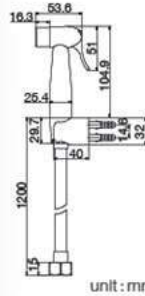

PIANO

FXHOY-0057WZ

- Rinsing Spray :
  ABS Plastic
- Flexible Hose 1.2 m. :
  PVC