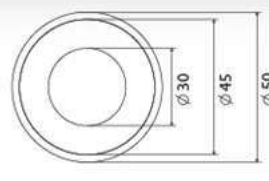

Thermoplastic ABS Bottle Trap  
Length 402 mm.

unit: mm.

**VT120-000012**

Thread Tape  
Length 10 m.

unit: mm.