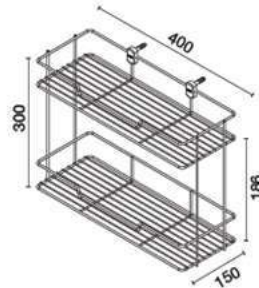

unit : mm.

**HWHOY-H106D6**  
Wireware for Kitchen (Dish Rack)  
Length 800 mm.

unit : mm.

**HWHOY-H106D7**  
Wireware for Kitchen (Dish Rack)  
Length 600 mm.

unit : mm.

**HWHOY-H106E2**  
2 Tier Wireware for Kitchen (Dish Rack)  
Length 500 mm.

unit : mm.

**HWHOY-H106L**  
Wireware for Kitchen

unit : mm.

**HWHOY-H106L3**  
Wireware for Kitchen

unit : mm.

**HWHOY-H107**  
Wireware for Kitchen

unit : mm.

**HWHOY-H109**  
2 Tier Multi-Purpose Wireware