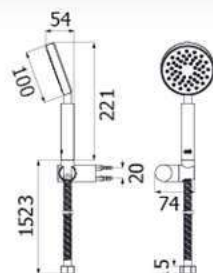

FJHOF-A120AC

Hand Shower Body and Holder : ABS Plastic with Satin Coated 4" Flexible Hose 1.5 m. : Acrylic

unit: mm.