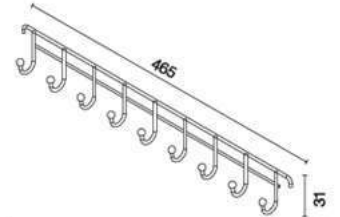

2 Tier Wireware Length 300 mm.

unit : mm.

★ BEST CHOICE

Wireware Hook with 5 Plastic Tip

unit : mm.

★ BEST CHOICE

Wireware Hook with 9 Plastic Tip

unit : mm.

3 Tier Multi-Purpose Wireware

unit : mm.

3 Tier Wireware for Corner

unit : mm.

Multi-Purpose Hanger Bar with Hooks

unit : mm.