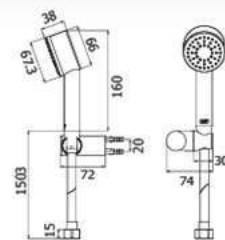

# Hand Showers

Series

★ BEST CHOICE

**FJHOF-C14CJS**  
 Hand Shower Body & Holder  
 : ABS Plastic 2.5"  
 Flexible Hose 1.5 m.  
 : Stainless Steel 304

unit : mm.

**FJHOF-C14CJZ**  
 Hand Shower Body & Holder  
 : ABS Plastic 2.5"  
 Flexible Hose 1.5 m. : PVC