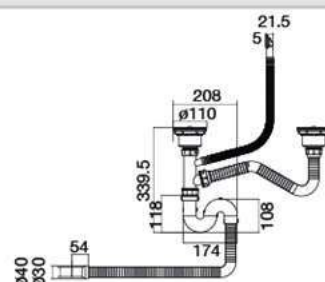

Kitchen Sink

Series

FXVH0-0273HK

Sink Leg
for HLS13-125-2
(without Sink)

unit : mm.

FXVH0-0286AS

Sink Leg (Height Adjustable Leg)
for HLS14-4862-0
(without Sink)

unit : mm.

HLS13-201C1

Sink Waste Drainer
for Single Bowl

unit : mm.

HLS13-201C2

Sink Waste Drainer
for Double Bowl

unit : mm.

HLS13-DH0001

Sink Waste Drainer

unit : mm.