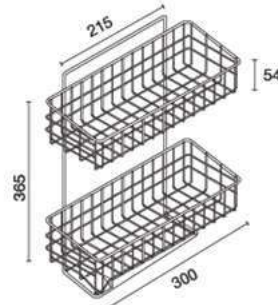

- Wireware Shelf (wall-mounted type)
- Tissue Roll Holder
- All-Purpose Hook

unit: mm.

★ BEST CHOICE

HWHOY-H102

Multi-Purpose Wireware

unit: mm.

HWHOY-H102C

Multi-Purpose Wireware

unit: mm.

HWHOY-H102D

Multi-Purpose Wireware

unit: mm.

HWHOY-H102N

2 Tier Wireware

unit: mm.

HWHOY-H103