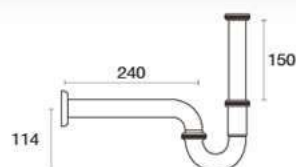

FAVHL-AP240S

P-Trap
Length 240 mm.

unit: mm.