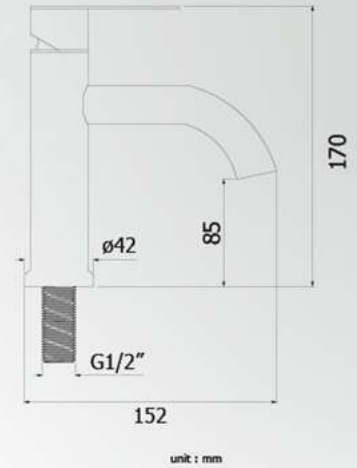

FAUCET

STAINLESS STEEL

Stainless steel faucet, made of SUS304 with aesthetic surface, high corrosion resistance, more durable than general taps, easy to use, and convenient, so you can be confident throughout the lifetime.

NEW ARRIVAL

◀ **HFHOP-2000HY1**
Deck Single Basin Faucet (SUS304)

NEW ARRIVAL

◀ **HFHOS-2000HY3**
Deck Single Basin Faucet (SUS304)

NEW ARRIVAL