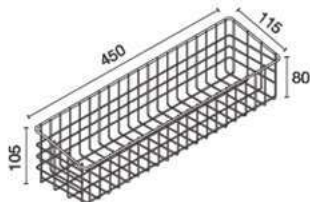

Multi-Purpose Wireware

unit: mm.