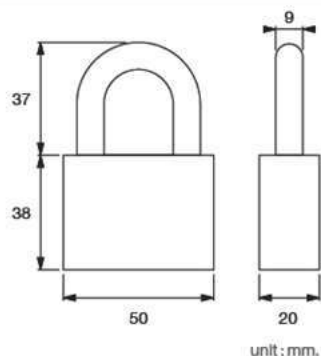

unit: mm.

**HQ448-004325**  
Butt Hinges 4"x3"x2.5 mm.  
(4 Balls Bearing)

unit: mm.

# Padlock

Series

**HQ446-000040**  
Padlock 40 mm.

**HQ446-00040H**  
Padlock 40 mm.

**HQ446-000050**  
Padlock 50 mm.

**HQ446-00050H**  
Padlock 50 mm.