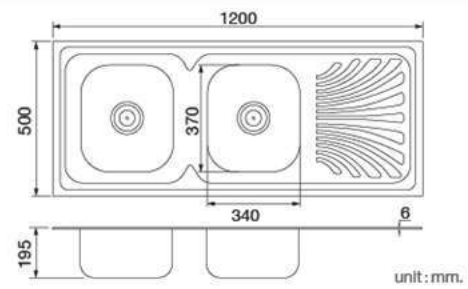

HLS13-125A-1

Stainless Steel Double Bowl Sink
with Tray and Accessories