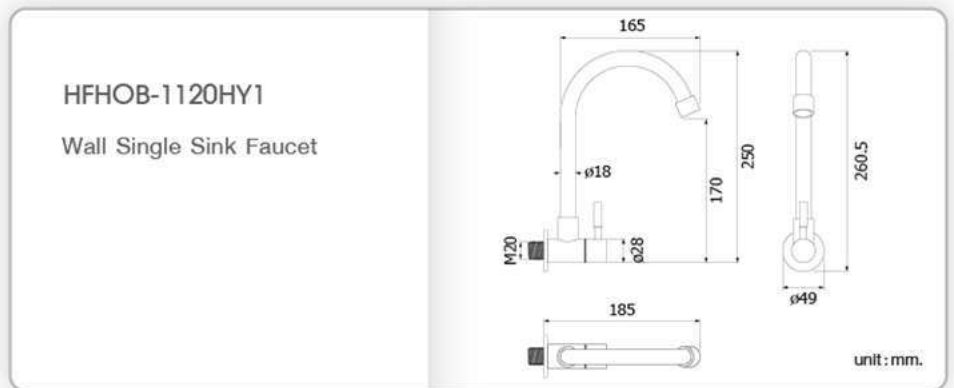

Kitchen Faucet

Series