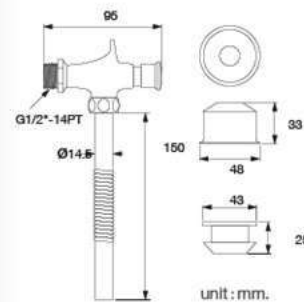

HFHOY-8120S9

Brass Urinal Flush Valve