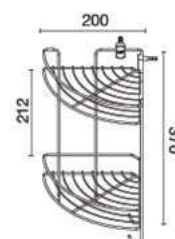

Multi-Purpose Wireware

unit: mm.

HWHOY-H103A

Wireware for Corner

unit: mm.

★ BEST CHOICE

HWHOY-H105A

2 Tier Wireware for Corner

unit: mm.

★ BEST CHOICE

HWHOY-H105C

2 Tier Wireware for Corner

unit: mm.

**HWHOY-H105T1**  
3 Tier Wireware for Corner

unit : mm.

★ BEST CHOICE

**HWHOY-H105T2**  
3 Tier Wireware for Corner

unit : mm.

**HWHOY-H106C1**  
Wireware for Kitchen (Dish Rack)  
Length 800 mm.

unit : mm.

★ BEST CHOICE

**HWHOY-H106D5**  
Wireware for Kitchen (Dish Rack)  
Length 1,000 mm.

unit : mm.

**HWHOY-H106D6**  
Wireware for Kitchen (Dish Rack)  
Length 800 mm.

unit : mm.

**HWHOY-H106D7**  
Wireware for Kitchen (Dish Rack)  
Length 600 mm.

unit : mm.

**HWHOY-H106E2**  
2 Tier Wireware for Kitchen (Dish Rack)  
Length 500 mm.