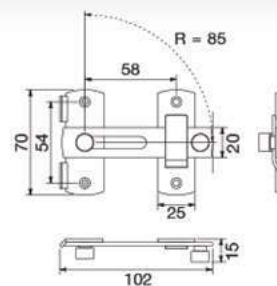

Locking & Hardware Fitting Accessories

Series

★ BEST CHOICE

RB961-001SUS

Door Bolt 2.5"

unit: mm.

Matt Safety Buckle 3"

unit: mm.

Matt Safety Buckle 4"

unit: mm.

RB961-DS001

Door Stopper with Hook

unit: mm.

RB961-DS002

Door Stopper (Magnetic System)

unit: mm.

Door Lock

unit: mm.