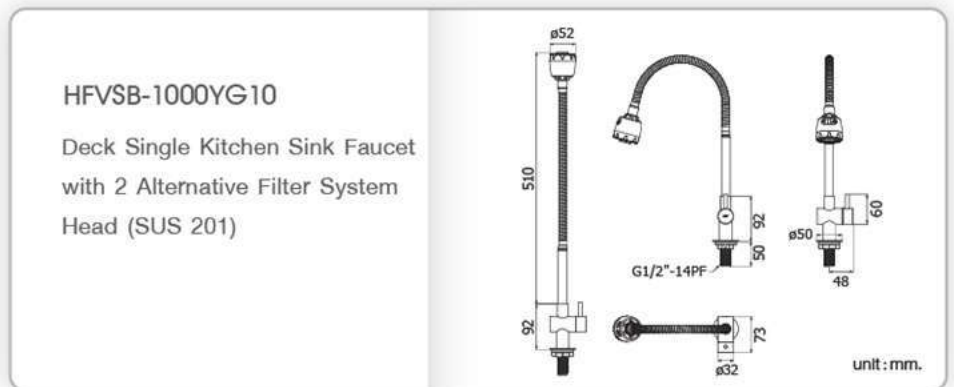

Kitchen Faucet

Series