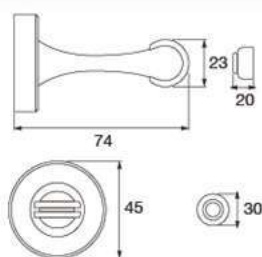

# Butt Hinges

Series

★ BEST CHOICE

**HQ448-000432**  
Butt Hinges 4"x3"x2 mm.  
(4 Balls Bearing)

unit: mm.

**HQ448-004325**  
Butt Hinges 4"x3"x2.5 mm.  
(4 Balls Bearing)

unit: mm.

**HQ448-004325**  
Butt Hinges 4"x3"x2.5 mm.  
(4 Balls Bearing)

unit: mm.

**HQ448-004325**  
Butt Hinges 4"x3"x2.5 mm.  
(4 Balls Bearing)

unit: mm.

unit: mm.

RB961-003SUS

Matt Safety Buckle 4"

unit: mm.

RB961-DS001

Door Stopper with Hook

unit: mm.

RB961-DS002

Door Stopper (Magnetic System)

unit: mm.

RB961-00001Z

Door Lock

unit: mm.