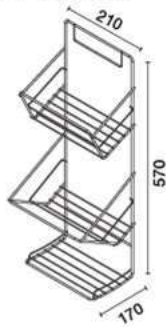

Wireware Hook with 5 Plastic Tip

unit : mm.

★ BEST CHOICE

**HWHOY-H206H1**

Wireware Hook with 9 Plastic Tip

unit : mm.

**HWHOY-H301**

3 Tier Multi-Purpose Wireware

unit : mm.

**HWHOY-H321C**

3 Tier Wireware for Corner

unit : mm.

**HWHOY-H500BS**

Multi-Purpose Hanger Bar with Hooks

unit : mm.