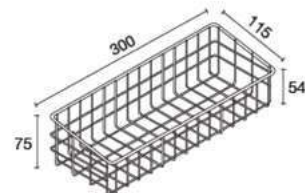

- Wireware Shelf (wall-mounted type)
- Tissue Roll Holder
- All-Purpose Hook

unit: mm.

★ BEST CHOICE

HWHOY-H102

Multi-Purpose Wireware

unit: mm.

HWHOY-H102C

Multi-Purpose Wireware