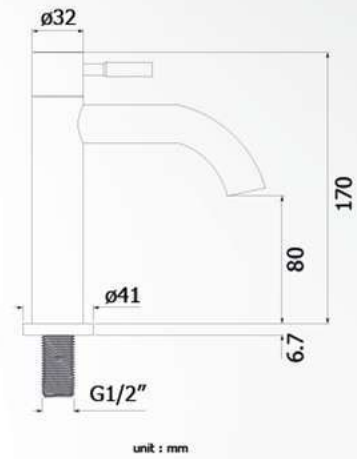

FAUCET

STAINLESS STEEL

Stainless steel faucet, made of SUS304 with aesthetic surface, high corrosion resistance, more durable than general taps, easy to use, and convenient, so you can be confident throughout the lifetime.

NEW ARRIVAL

◀ **HFHOP-2000HY1**
Deck Single Basin Faucet (SUS304)

NEW ARRIVAL

◀ **HFHOS-2000HY3**
Deck Single Basin Faucet (SUS304)

NEW ARRIVAL