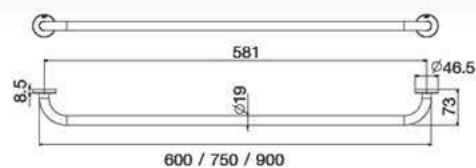

FBVHY-C900AP

Towel Bar
Length 900 mm.