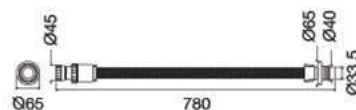

Kitchen Sink

Series

FXVH0-0273HK

Sink Leg
for HLS13-125-2
(without Sink)

unit : mm.

FXVH0-0286AS

Sink Leg (Height Adjustable Leg)
for HLS14-4862-0
(without Sink)

unit : mm.

HLS13-201C1

Sink Waste Drainer
for Single Bowl

unit : mm.

HLS13-201C2

Sink Waste Drainer
for Double Bowl

unit : mm.

HLS13-DH0001

Sink Waste Drainer

unit : mm.