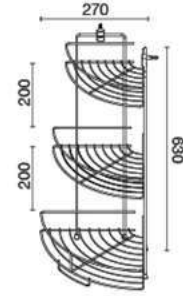

unit: mm.

★ BEST CHOICE

HWHOY-H105C

2 Tier Wireware for Corner

unit: mm.

**HWHOY-H105T1**  
3 Tier Wireware for Corner

unit : mm.

★ BEST CHOICE

**HWHOY-H105T2**  
3 Tier Wireware for Corner

unit : mm.

**HWHOY-H106C1**  
Wireware for Kitchen (Dish Rack)  
Length 800 mm.

unit : mm.

★ BEST CHOICE

**HWHOY-H106D5**  
Wireware for Kitchen (Dish Rack)  
Length 1,000 mm.

unit : mm.

**HWHOY-H106D6**  
Wireware for Kitchen (Dish Rack)  
Length 800 mm.

unit : mm.

**HWHOY-H106D7**  
Wireware for Kitchen (Dish Rack)  
Length 600 mm.

unit : mm.

**HWHOY-H106E2**  
2 Tier Wireware for Kitchen (Dish Rack)  
Length 500 mm.