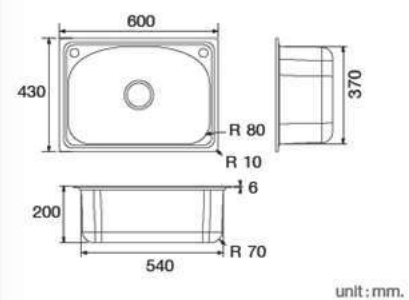

# Kitchen Sink

Series

**HLS13-125-2**

Stainless Steel Single Bowl Sink  
with Tray and Accessories

**HLS13-125A-1**

Stainless Steel Double Bowl Sink  
with Tray and Accessories

**HLS13-201A1**

Stainless Steel Single Bowl Sink