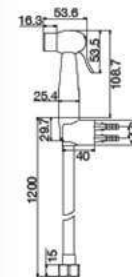

FXHOY-C013WZ

FXHOY-C018WZ (sprayer head only)

- Rinsing Spray : Chrome Coating
- Flexible Hose 1.2 m. : Acrylic