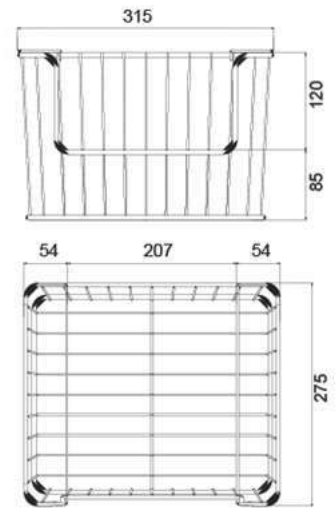

### ◀ HWHOY-H106H

Deck Dish Rack with Cup Holder

### ◀ HWHOY-H107B

Deck Dish Shelf (High Body) on Kitchen Sink

◀ **HWHOY-H107Q** unit: mm.  
Multi-Purpose Wireware

◀ **HWHOY-H108A** unit: mm.  
2 Tier Wireware for Bathroom

★ BEST CHOICE

HWHOY-H100

Wireware Set