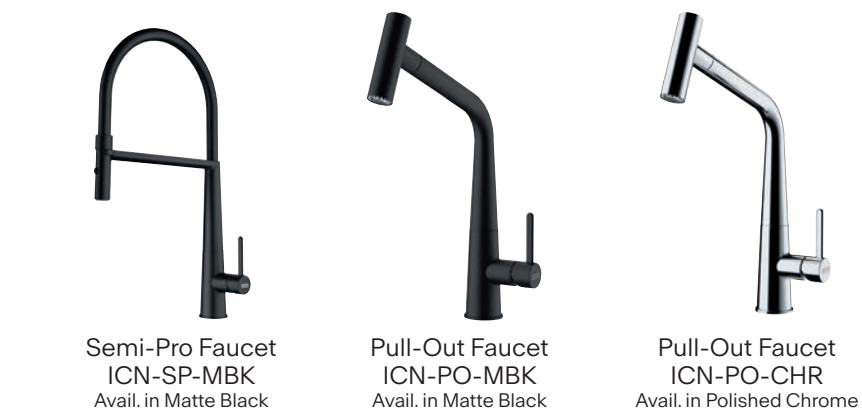

A Franke water filtration system reduces the need for plastic bottles which is good for the environment.

Which faucet is right for you?

Purely Stainless Steel

Eos Neo

Purely Stainless Steel

Atlas Neo

Kubus

Steel

Make Your Statement

Active

Pescara

Centinox

Icon

Which faucet is right for you?

Complete the look

Filtration Faucets