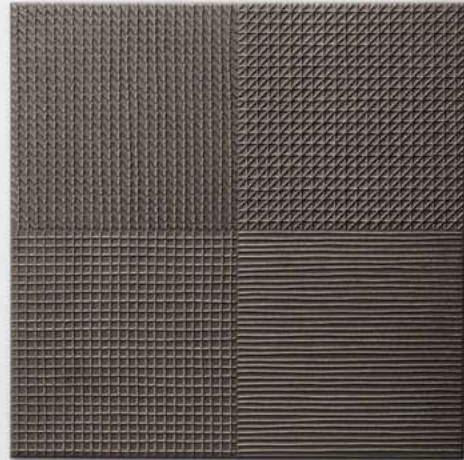

Material: ceramic
Materiale: ceramica

Finish: glossy
Finitura: lucida

Colors: white, beige, blue,
dark gray
Colori: bianco, beige, blu,
grigio scuro

'Pæchwork/ Lines

'Pæchwork/ Grid

'Pæchwork/ Collection

'Pæchwork/ Mix

'Pæchwork/ Tiles

Format / Formato:
40 x 40 cm

Material: ceramic
Materiale: ceramica

Finish: glossy and matt
Finitura: lucida e opaca

Colors: white, beige, blue,
dark gray
Colori: bianco, beige, blu,
grigio scuro