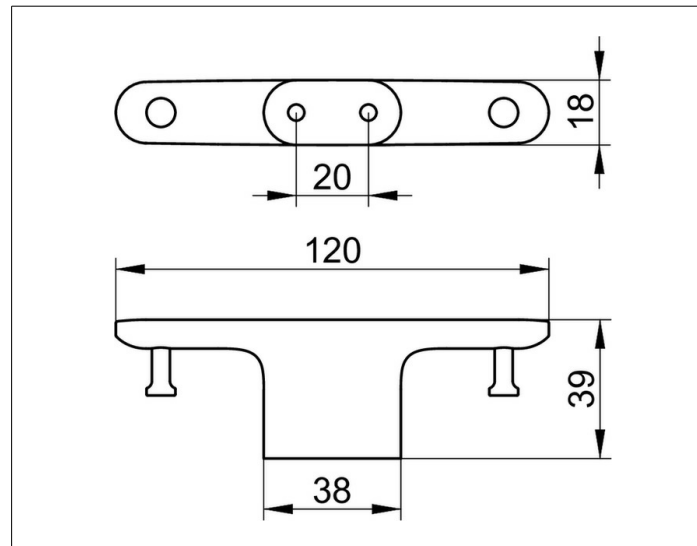

Edition 400

11515130000 Towel hook

**PRODUCT**

**DRAWING**

**PRODUCT ATTRIBUTES**

double

**SURFACE**

brushed black chrome

**SPECIFICATIONS**

KEUCO Edition 400 towel hook, double, 11515130000  
 brushed black chrome towel hook, double,  
 sculptural design,  
 with slightly rounded edges,  
 with concealed towel hangers,  
 hook head slightly angled, easy to clean,  
 depth 1-1/2", width 4-3/4", total height 1 1/16",  
 the towel hook is fitted concealed,  
 delivery includes anti-corrosion fixings