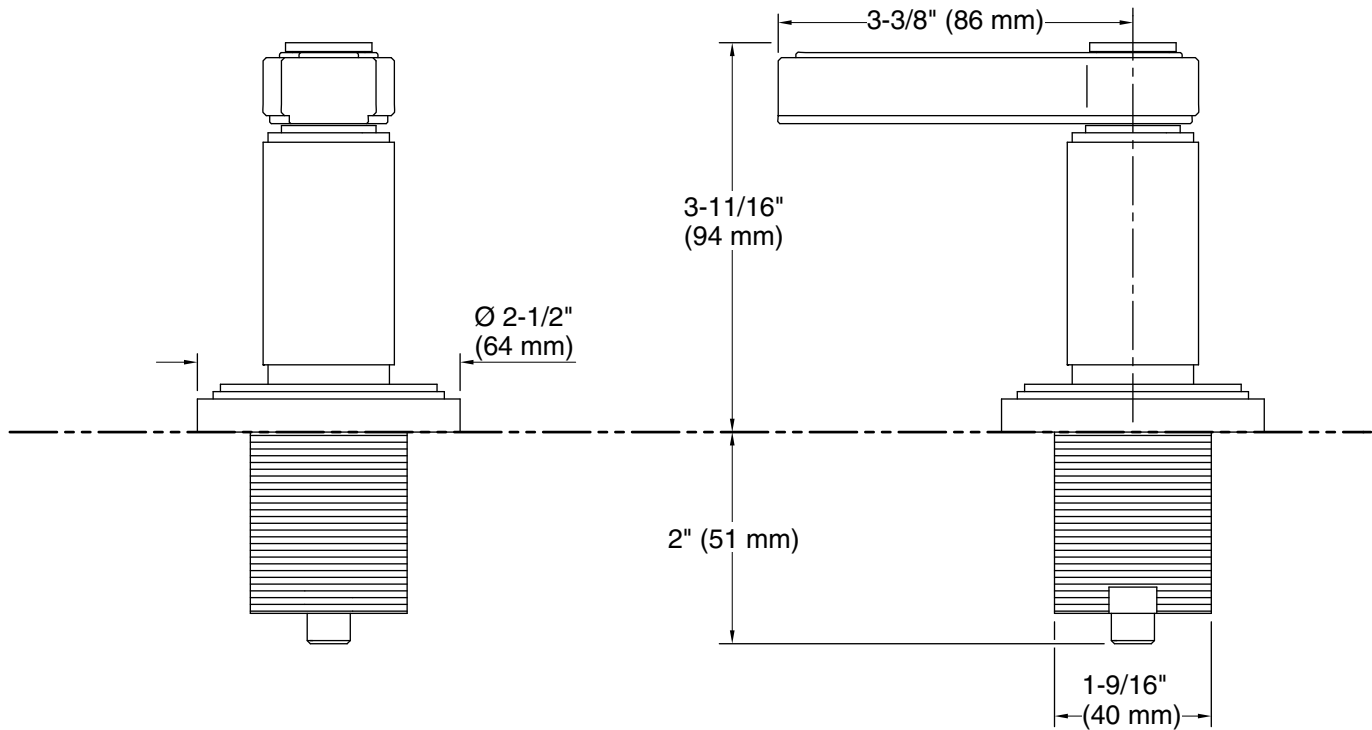

KALLISTA®

Vir Stil® Minimal by Laura Kirar Deck-Mount Diverter, Lever Handle P80252-LV

Features

- High-quality solid-brass construction for durability and reliability
- Enables water diversion from bath faucet to handshower
- Required rough-in sold separately
- Deck-mount installation
- Single-handle control

KALLISTA®

Vir Stil® Minimal by Laura Kirar
Deck-Mount Diverter, Lever Handle
P80252-LV

Technical Information

All product dimensions are nominal.

Drain included: No

Notes

Install this product according to the installation guide.