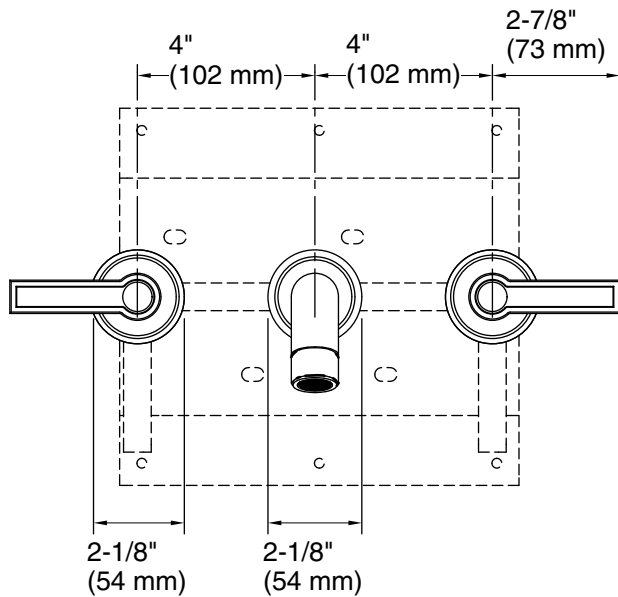

KALLISTA

Vir Stil® Minimal by Laura Kirar Wall-Mount Sink Faucet, Lever Handles P80250-LV

Technical Information

All product dimensions are nominal.

Faucet:

Flow rate: 1.2 gal/min (4.5 l/min)

Pressure: 45 psi (3.1 bar)

Drain included: Yes

Drain with
overflow: Yes

Spout:

Spout reach: 6-3/8" (162 mm)

Notes

Install this product according to the installation guide.

ADA, OBC, CSA B651 compliant when installed to the specific requirements of these regulations.