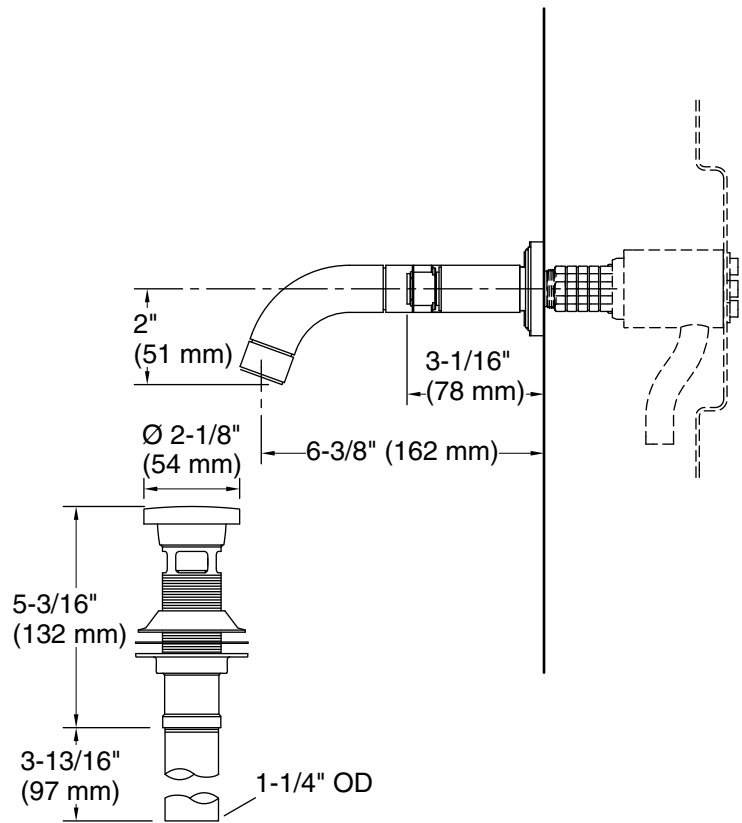

### Features

- High-quality solid-brass construction for durability and reliability
- Three-hole installation
- Required rough-in sold separately (P29304-00-NA)
- 1.2 gpm (4.5 lpm) maximum flow rate
- Spout reach is 6-3/8" (162 mm)
- Includes soft-touch drain

### Technical Information

All product dimensions are nominal.

#### Spout:

Spout reach: 6-3/8" (162 mm)