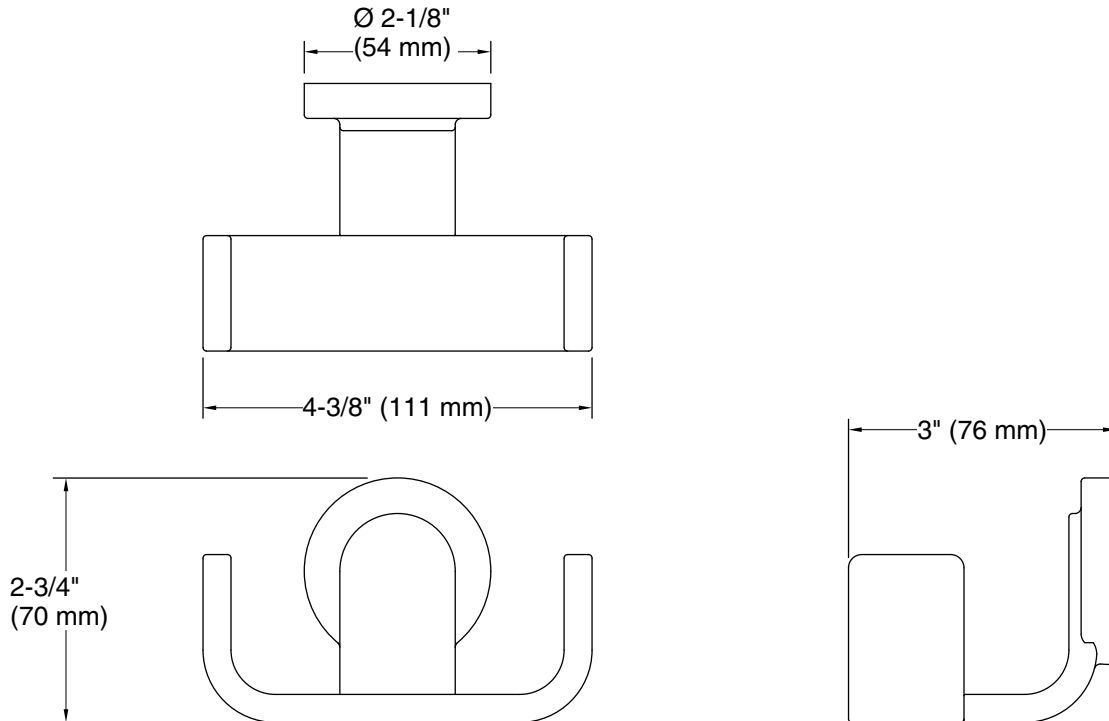

KALLISTA®

Guise™ by KALLISTA
Double Robe Hook
P34248-00

Features

- High-quality solid metal construction for durability and reliability

Installation

- Includes hex wrench for installation

Recommended Products/Accessories

- P34231-LV Sink Faucet, Lever Handles
- P34241-LV Single Control trim, lever handle

Codes/Standards

None Applicable

KALLISTA® Five-Year Limited Warranty

See website for detailed warranty
information.

Technical Information

All product dimensions are nominal.

Material: Zinc

Notes

Install this product according to the installation guide.