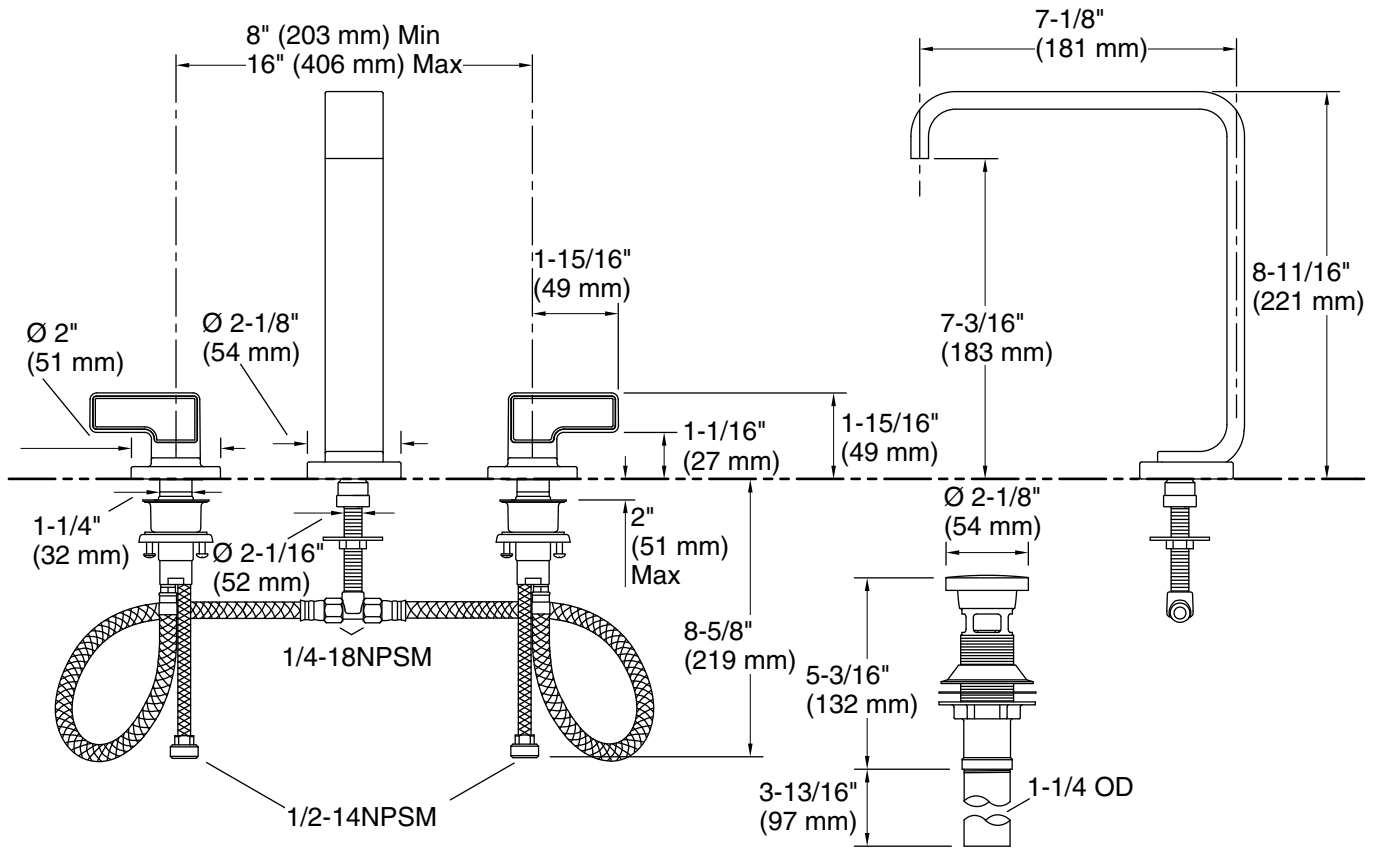

KALLISTA

Guise™ by KALLISTA Widespread Sink Faucet, Tall Spout, Deep Violet Diamond Lever Handles P34232-DVD

Technical Information

All product dimensions are nominal.

Drain included: Yes
Drain with overflow: Yes

Notes

Install this product according to the installation guide.

ADA, OBC, CSA B651 compliant when installed to the specific requirements of these regulations.