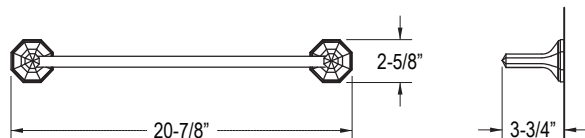

KALLISTA®

For Town Bathroom Accessories

FEATURES

- Brass Construction
- Concealed Mounting

P31000, P31001, P31002
P31006, P31008

P31001

P31002

P31000