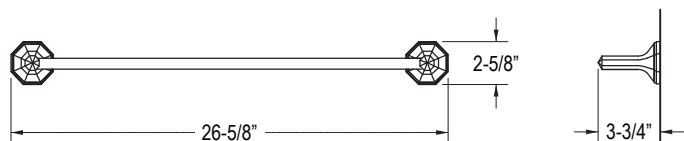

KALLISTA®

For Town Bathroom Accessories

FEATURES

- Brass Construction
- Concealed Mounting

P31000, P31001, P31002
P31006, P31008

P31001

P31002

P31000

P31006

P31008

SPECIFIED MODEL

Model	Description	Finishes		
P31000-00	For Town Towel Bar, 24"	<input type="checkbox"/> CP Polished Chrome	<input type="checkbox"/> AD Nickel Silver	<input type="checkbox"/> AG Brushed Nickel
P31001-00	For Town Towel Bar, 12"	<input type="checkbox"/> CP Polished Chrome	<input type="checkbox"/> AD Nickel Silver	<input type="checkbox"/> AG Brushed Nickel
P31002-00	For Town Towel Bar, 18"	<input type="checkbox"/> CP Polished Chrome	<input type="checkbox"/> AD Nickel Silver	<input type="checkbox"/> AG Brushed Nickel
P31006-00	For Town Hook	<input type="checkbox"/> CP Polished Chrome	<input type="checkbox"/> AD Nickel Silver	<input type="checkbox"/> AG Brushed Nickel
P31008-00	For Town Toilet Paper Holder	<input type="checkbox"/> CP Polished Chrome	<input type="checkbox"/> AD Nickel Silver	<input type="checkbox"/> AG Brushed Nickel