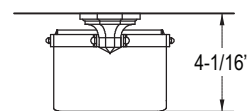

P31008

SPECIFIED MODEL

Model	Description	Finishes		
P31000-00	For Town Towel Bar, 24"	☐ CP Polished Chrome	☐ AD Nickel Silver	☐ AG Brushed Nickel
P31001-00	For Town Towel Bar, 12"	☐ CP Polished Chrome	☐ AD Nickel Silver	☐ AG Brushed Nickel
P31002-00	For Town Towel Bar, 18"	☐ CP Polished Chrome	☐ AD Nickel Silver	☐ AG Brushed Nickel
P31006-00	For Town Hook	☐ CP Polished Chrome	☐ AD Nickel Silver	☐ AG Brushed Nickel
P31008-00	For Town Toilet Paper Holder	☐ CP Polished Chrome	☐ AD Nickel Silver	☐ AG Brushed Nickel

We reserve the right to make revisions without notice in the design of products or in packaging unless this right has specifically been waived at the time the order is accepted.