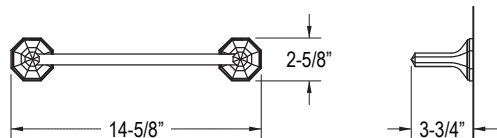

KALLISTA®

For Town Bathroom Accessories

FEATURES

- Brass Construction
- Concealed Mounting

P31000, P31001, P31002
P31006, P31008

P31001

P31002

P31000

P31006

P31008

SPECIFIED MODEL

Model	Description	Finishes		
P31000-00	For Town Towel Bar, 24"	<input type="checkbox"/> CP Polished Chrome	<input type="checkbox"/> AD Nickel Silver	<input type="checkbox"/> AG Brushed Nickel
P31001-00	For Town Towel Bar, 12"	<input type="checkbox"/> CP Polished Chrome	<input type="checkbox"/> AD Nickel Silver	<input type="checkbox"/> AG Brushed Nickel
P31002-00	For Town Towel Bar, 18"	<input type="checkbox"/> CP Polished Chrome	<input type="checkbox"/> AD Nickel Silver	<input type="checkbox"/> AG Brushed Nickel
P31006-00	For Town Hook	<input type="checkbox"/> CP Polished Chrome	<input type="checkbox"/> AD Nickel Silver	<input type="checkbox"/> AG Brushed Nickel
P31008-00	For Town Toilet Paper Holder	<input type="checkbox"/> CP Polished Chrome	<input type="checkbox"/> AD Nickel Silver	<input type="checkbox"/> AG Brushed Nickel