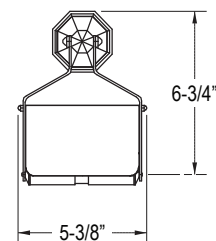

KALLISTA®

For Town Bathroom Accessories

FEATURES

- Brass Construction
- Concealed Mounting

P31000, P31001, P31002
P31006, P31008

P31001

P31002

P31000

P31006

P31008

SPECIFIED MODEL

Model	Description	Finishes		
P31000-00	For Town Towel Bar, 24"	<input type="checkbox"/> CP Polished Chrome	<input type="checkbox"/> AD Nickel Silver	<input type="checkbox"/> AG Brushed Nickel
P31001-00	For Town Towel Bar, 12"	<input type="checkbox"/> CP Polished Chrome	<input type="checkbox"/> AD Nickel Silver	<input type="checkbox"/> AG Brushed Nickel
P31002-00	For Town Towel Bar, 18"	<input type="checkbox"/> CP Polished Chrome	<input type="checkbox"/> AD Nickel Silver	<input type="checkbox"/> AG Brushed Nickel
P31006-00	For Town Hook	<input type="checkbox"/> CP Polished Chrome	<input type="checkbox"/> AD Nickel Silver	<input type="checkbox"/> AG Brushed Nickel
P31008-00	For Town Toilet Paper Holder	<input type="checkbox"/> CP Polished Chrome	<input type="checkbox"/> AD Nickel Silver	<input type="checkbox"/> AG Brushed Nickel