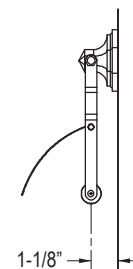

KALLISTA®

For Town Bathroom Accessories

FEATURES

- Brass Construction
- Concealed Mounting

P31000, P31001, P31002
P31006, P31008

P31001

P31002

P31000

P31006

P31008

SPECIFIED MODEL

Model	Description	Finishes		
P31000-00	For Town Towel Bar, 24"	<input type="checkbox"/> CP Polished Chrome	<input type="checkbox"/> AD Nickel Silver	<input type="checkbox"/> AG Brushed Nickel
P31001-00	For Town Towel Bar, 12"	<input type="checkbox"/> CP Polished Chrome	<input type="checkbox"/> AD Nickel Silver	<input type="checkbox"/> AG Brushed Nickel
P31002-00	For Town Towel Bar, 18"	<input type="checkbox"/> CP Polished Chrome	<input type="checkbox"/> AD Nickel Silver	<input type="checkbox"/> AG Brushed Nickel
P31006-00	For Town Hook	<input type="checkbox"/> CP Polished Chrome	<input type="checkbox"/> AD Nickel Silver	<input type="checkbox"/> AG Brushed Nickel
P31008-00	For Town Toilet Paper Holder	<input type="checkbox"/> CP Polished Chrome	<input type="checkbox"/> AD Nickel Silver	<input type="checkbox"/> AG Brushed Nickel