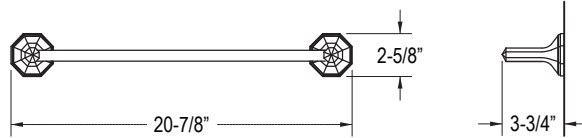

KALLISTA®

For Town Bathroom Accessories

FEATURES

- Brass Construction
- Concealed Mounting

P31000, P31001, P31002

P31006, P31008

P31001

P31006

P31002

P31008

P31000

SPECIFIED MODEL

Model	Description	Finishes		
P31000-00	For Town Towel Bar, 24"	<input type="checkbox"/> CP Polished Chrome	<input type="checkbox"/> AD Nickel Silver	<input type="checkbox"/> AG Brushed Nickel
P31001-00	For Town Towel Bar, 12"	<input type="checkbox"/> CP Polished Chrome	<input type="checkbox"/> AD Nickel Silver	<input type="checkbox"/> AG Brushed Nickel
P31002-00	For Town Towel Bar, 18"	<input type="checkbox"/> CP Polished Chrome	<input type="checkbox"/> AD Nickel Silver	<input type="checkbox"/> AG Brushed Nickel
P31006-00	For Town Hook	<input type="checkbox"/> CP Polished Chrome	<input type="checkbox"/> AD Nickel Silver	<input type="checkbox"/> AG Brushed Nickel
P31008-00	For Town Toilet Paper Holder	<input type="checkbox"/> CP Polished Chrome	<input type="checkbox"/> AD Nickel Silver	<input type="checkbox"/> AG Brushed Nickel