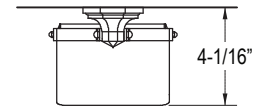

KALLISTA®

For Town Bathroom Accessories

FEATURES

- Brass Construction
- Concealed Mounting

P31000, P31001, P31002

P31006, P31008

P31008

SPECIFIED MODEL

Model	Description	Finishes		
P31000-00	For Town Towel Bar, 24"	☐ CP Polished Chrome	☐ AD Nickel Silver	☐ AG Brushed Nickel
P31001-00	For Town Towel Bar, 12"	☐ CP Polished Chrome	☐ AD Nickel Silver	☐ AG Brushed Nickel
P31002-00	For Town Towel Bar, 18"	☐ CP Polished Chrome	☐ AD Nickel Silver	☐ AG Brushed Nickel
P31006-00	For Town Hook	☐ CP Polished Chrome	☐ AD Nickel Silver	☐ AG Brushed Nickel
P31008-00	For Town Toilet Paper Holder	☐ CP Polished Chrome	☐ AD Nickel Silver	☐ AG Brushed Nickel

We reserve the right to make revisions without notice in the design of products or in packaging unless this right has specifically been waived at the time the order is accepted.