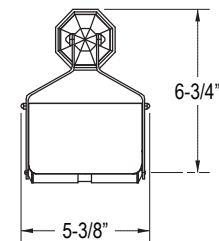

KALLISTA®

For Town Bathroom Accessories

FEATURES

- Brass Construction
- Concealed Mounting

P31000, P31001, P31002

P31006, P31008

P31008

SPECIFIED MODEL

Model	Description	Finishes		
P31000-00	For Town Towel Bar, 24"	☐ CP Polished Chrome	☐ AD Nickel Silver	☐ AG Brushed Nickel
P31001-00	For Town Towel Bar, 12"	☐ CP Polished Chrome	☐ AD Nickel Silver	☐ AG Brushed Nickel
P31002-00	For Town Towel Bar, 18"	☐ CP Polished Chrome	☐ AD Nickel Silver	☐ AG Brushed Nickel
P31006-00	For Town Hook	☐ CP Polished Chrome	☐ AD Nickel Silver	☐ AG Brushed Nickel
P31008-00	For Town Toilet Paper Holder	☐ CP Polished Chrome	☐ AD Nickel Silver	☐ AG Brushed Nickel

We reserve the right to make revisions without notice in the design of products or in packaging unless this right has specifically been waived at the time the order is accepted.