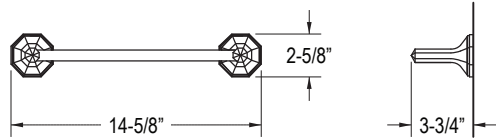

KALLISTA®

For Town Bathroom Accessories

FEATURES

- Brass Construction
- Concealed Mounting

P31000, P31001, P31002

P31006, P31008

P31001

P31006