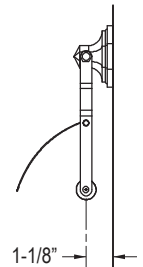

KALLISTA®

For Town Bathroom Accessories

FEATURES

- Brass Construction
- Concealed Mounting

P31000, P31001, P31002

P31006, P31008

P31001

P31006

P31002

P31008

P31000

SPECIFIED MODEL

Model	Description	Finishes		
P31000-00	For Town Towel Bar, 24"	<input type="checkbox"/> CP Polished Chrome	<input type="checkbox"/> AD Nickel Silver	<input type="checkbox"/> AG Brushed Nickel
P31001-00	For Town Towel Bar, 12"	<input type="checkbox"/> CP Polished Chrome	<input type="checkbox"/> AD Nickel Silver	<input type="checkbox"/> AG Brushed Nickel
P31002-00	For Town Towel Bar, 18"	<input type="checkbox"/> CP Polished Chrome	<input type="checkbox"/> AD Nickel Silver	<input type="checkbox"/> AG Brushed Nickel
P31006-00	For Town Hook	<input type="checkbox"/> CP Polished Chrome	<input type="checkbox"/> AD Nickel Silver	<input type="checkbox"/> AG Brushed Nickel
P31008-00	For Town Toilet Paper Holder	<input type="checkbox"/> CP Polished Chrome	<input type="checkbox"/> AD Nickel Silver	<input type="checkbox"/> AG Brushed Nickel