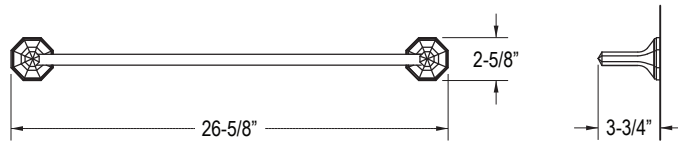

KALLISTA®

For Town Bathroom Accessories

FEATURES

- Brass Construction
- Concealed Mounting

P31000, P31001, P31002

P31006, P31008

P31001

P31006

P31002

P31008

P31000

SPECIFIED MODEL

Model	Description	Finishes		
P31000-00	For Town Towel Bar, 24"	<input type="checkbox"/> CP Polished Chrome	<input type="checkbox"/> AD Nickel Silver	<input type="checkbox"/> AG Brushed Nickel
P31001-00	For Town Towel Bar, 12"	<input type="checkbox"/> CP Polished Chrome	<input type="checkbox"/> AD Nickel Silver	<input type="checkbox"/> AG Brushed Nickel
P31002-00	For Town Towel Bar, 18"	<input type="checkbox"/> CP Polished Chrome	<input type="checkbox"/> AD Nickel Silver	<input type="checkbox"/> AG Brushed Nickel
P31006-00	For Town Hook	<input type="checkbox"/> CP Polished Chrome	<input type="checkbox"/> AD Nickel Silver	<input type="checkbox"/> AG Brushed Nickel
P31008-00	For Town Toilet Paper Holder	<input type="checkbox"/> CP Polished Chrome	<input type="checkbox"/> AD Nickel Silver	<input type="checkbox"/> AG Brushed Nickel