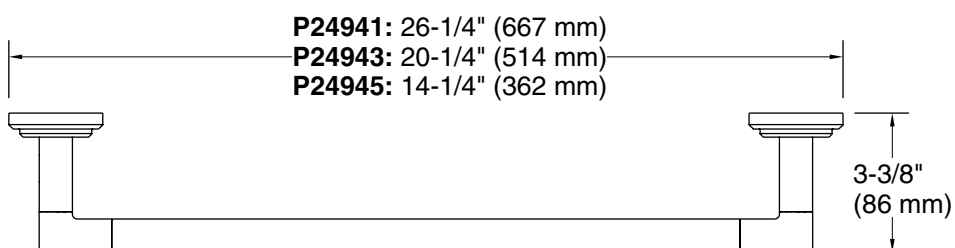

### FEATURES

- Solid brass construction for durability and reliability
- Includes hex wrench for installation
- Complements the Pure Paletta collection

P24941,  
P24943,  
P24945

### SPECIFIED MODEL

Model	Description	Finishes	
P24941-00	Pure Paletta Towel Bar, 24"	<input type="checkbox"/> CP Polished Chrome	<input type="checkbox"/> SN Polished Nickel
P24943-00	Pure Paletta Towel Bar, 18"	<input type="checkbox"/> CP Polished Chrome	<input type="checkbox"/> SN Polished Nickel
P24945-00	Pure Paletta Towel Bar, 12"	<input type="checkbox"/> CP Polished Chrome	<input type="checkbox"/> SN Polished Nickel