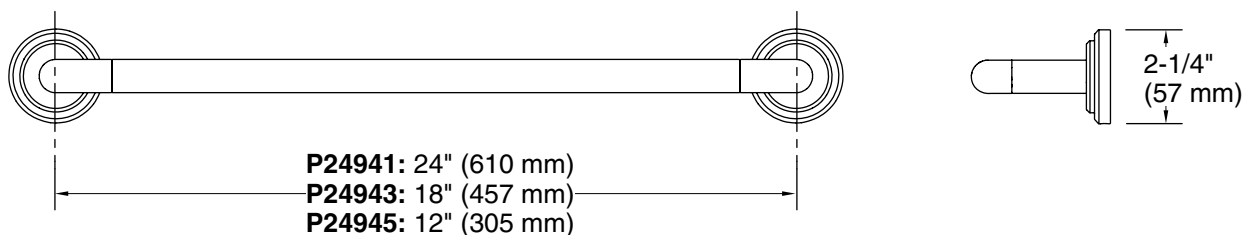

### FEATURES

- Solid brass construction for durability and reliability
- Includes hex wrench for installation
- Complements the Pure Paletta collection

P24941,  
P24943,  
P24945

### SPECIFIED MODEL

Model	Description	Finishes	
P24941-00	Pure Paletta Towel Bar, 24"	<input type="checkbox"/> CP Polished Chrome	<input type="checkbox"/> SN Polished Nickel
P24943-00	Pure Paletta Towel Bar, 18"	<input type="checkbox"/> CP Polished Chrome	<input type="checkbox"/> SN Polished Nickel
P24945-00	Pure Paletta Towel Bar, 12"	<input type="checkbox"/> CP Polished Chrome	<input type="checkbox"/> SN Polished Nickel