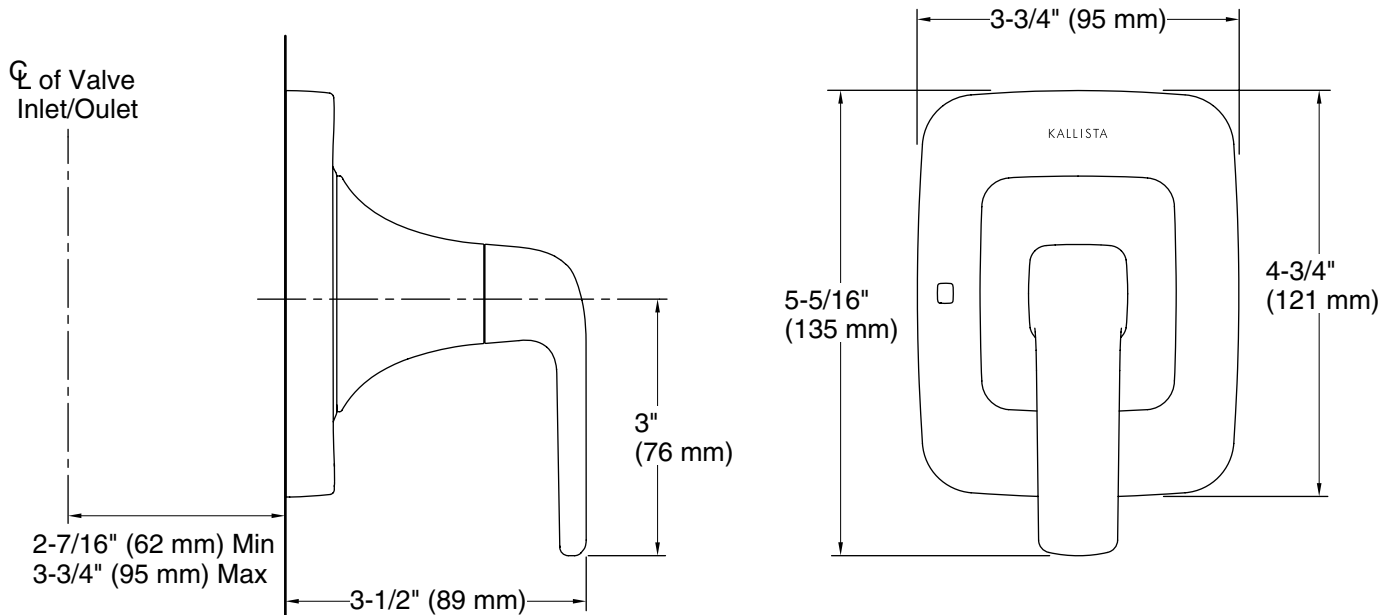

FEATURES

- Solid metal construction for durability and reliability
- Volume control valve allows the user to customize their shower experience
- Complements the Per Se collection

CODES/STANDARDS APPLICABLE

Specified model meets or exceeds the following:

- ASME A112.18.1/CSA B125.1
- ICC/ANSI A117.1
- ADA

P24723

ADA

SPECIFIED MODEL				
Model	Description			
P24723-LV	Per Se Volume Control Valve Trim, Lever Handle	<input type="checkbox"/> CP Polished Chrome	<input type="checkbox"/> AD Nickel Silver	<input type="checkbox"/> AG Brushed Nickel
		<input type="checkbox"/> AF French Gold		
Required Rough-in				
P29527-00	1/2" Volume Control	<input type="checkbox"/> NA		
P29528-00	3/4" Volume Control	<input type="checkbox"/> NA		