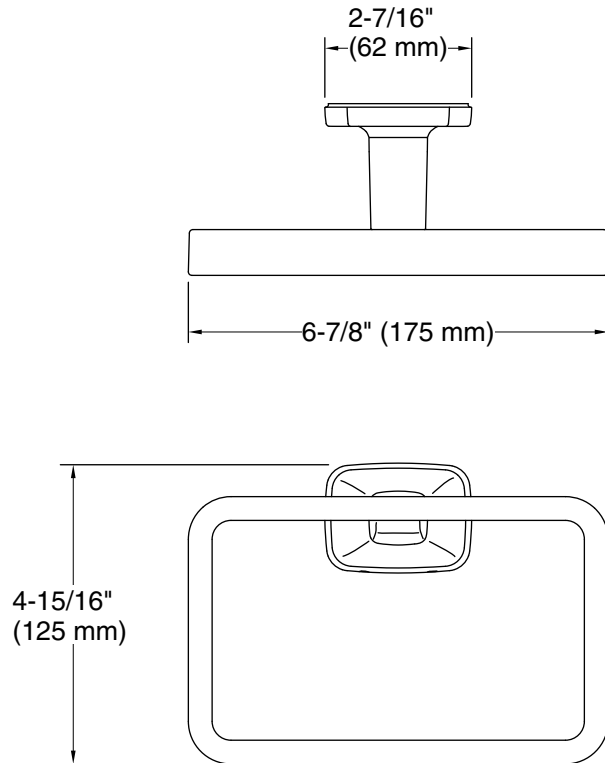

Color	Code	Description
	CP	Polished Chrome
	SN	Polished Nickel
	BAF	Brushed French Gold
	AF	French Gold
	BN	Brushed Nickel

KALLISTA®

Per Se® by KALLISTA

Towel ring

P24669-00

Technical Information

All product dimensions are nominal.