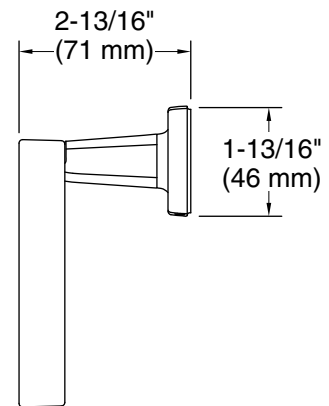

Color	Code	Description
	CP	Polished Chrome
	SN	Polished Nickel
	BAF	Brushed French Gold
	AF	French Gold
	BN	Brushed Nickel

KALLISTA®

Per Se® by KALLISTA

Towel ring

P24669-00

Technical Information

All product dimensions are nominal.