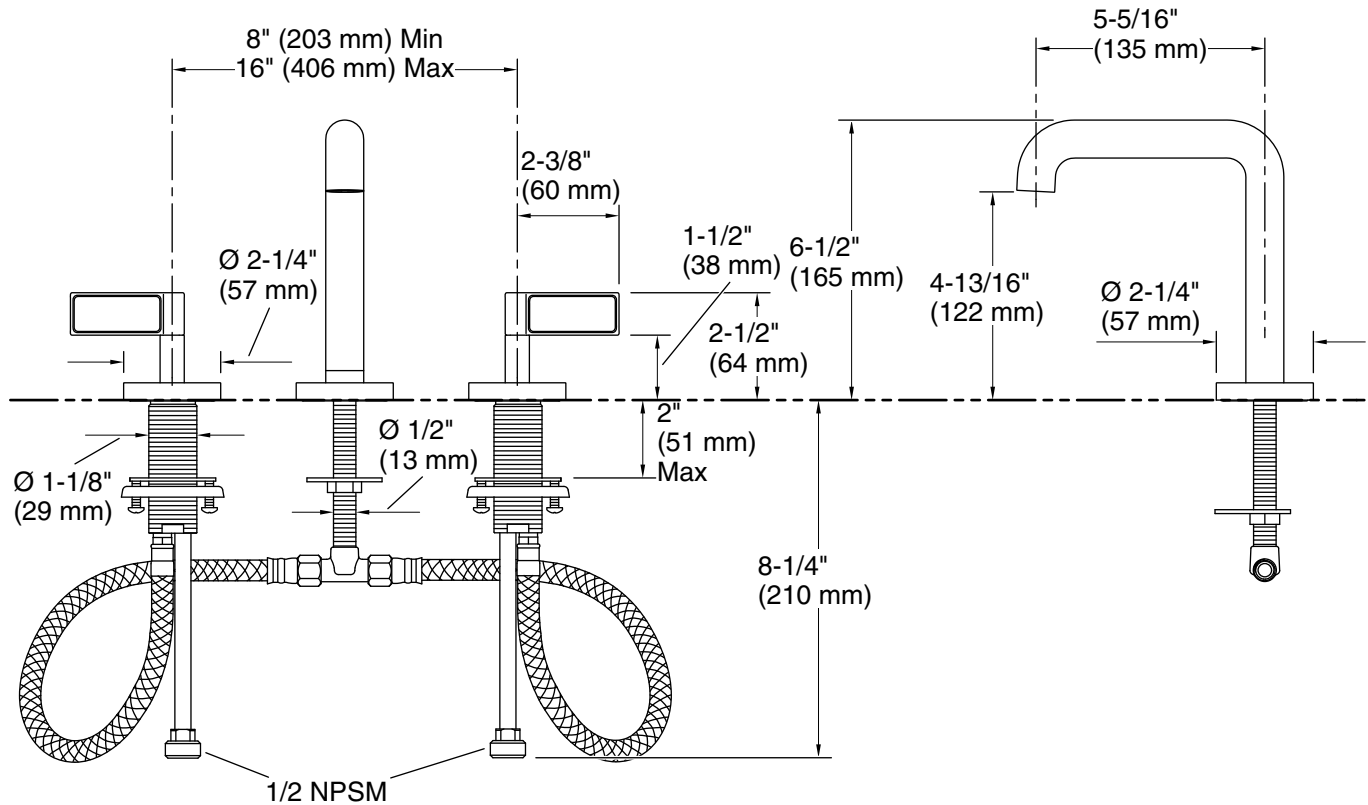

## Features

- High-quality solid-brass construction for durability and reliability
- Widespread sink faucet for 8" – 16" (203 – 406 mm) centers
- Spout reach is 5-5/16" (135 mm)
- Laminar flow
- Includes soft-touch drain
- 1.2 gpm (4.5 lpm) maximum flow rate
- Unlacquered Brass (ULB) available in North America and the United Kingdom only

## Technical Information

All product dimensions are nominal.

### Spout:

Spout reach: 5-5/16" (135 mm)