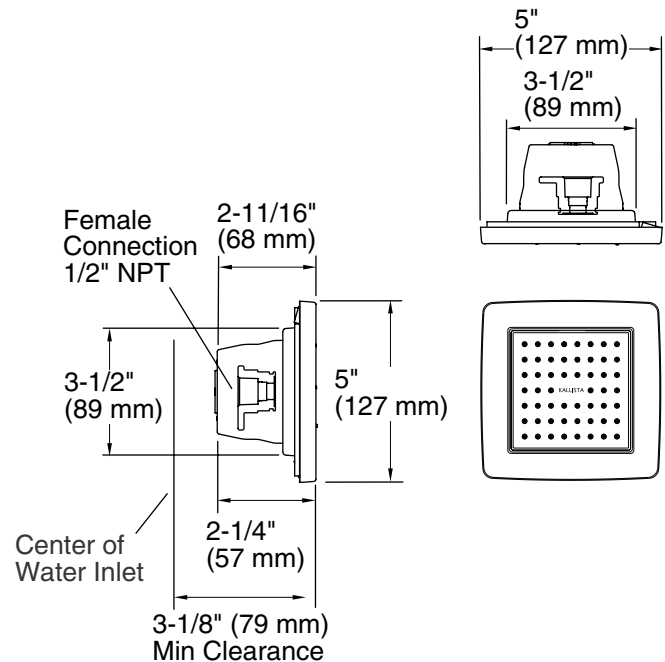

FEATURES

- Low profile design
- Sprayface resists hard water build-up and is easy to clean
- Adjustable pivoting sprayface
- 2.5 gal/min (9.5 l/min) flow rate
- 54 spray nozzles provide a soothing water experience
- 1/2" NPT connections
- Foundational design coordinates with multiple modern or traditional suites and room decor
- Complements Kallista faucets and fixtures

CODES/STANDARDS APPLICABLE

P22077, P22079

Specified model meets or exceeds the following:

- ASME A112.18.1/CSA B125.1

P22077

P22079

SPECIFIED MODEL

Model	Description	Finishes		
P22077-00	Traditional Square Body Spray	<input type="checkbox"/> CP Polished Chrome	<input type="checkbox"/> AD Nickel Silver	<input type="checkbox"/> AG Brushed Nickel
		<input type="checkbox"/> SN Polished Nickel	<input type="checkbox"/> BV Brushed Bronze	
P22079-00	Modern Square Body Spray	<input type="checkbox"/> CP Polished Chrome	<input type="checkbox"/> AD Nickel Silver	<input type="checkbox"/> AG Brushed Nickel
		<input type="checkbox"/> BL Matte Black	<input type="checkbox"/> SN Polished Nickel	<input type="checkbox"/> AF French Gold
		<input type="checkbox"/> GN Gunmetal		