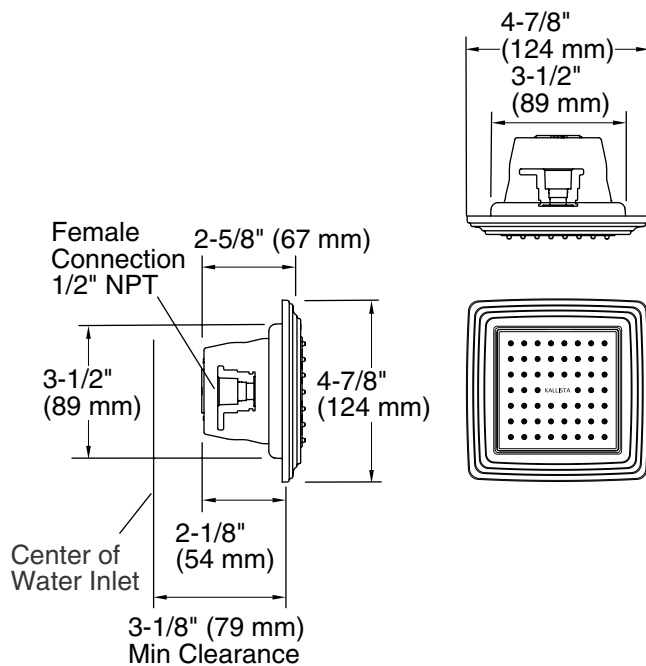

FEATURES

- Low profile design
- Sprayface resists hard water build-up and is easy to clean
- Adjustable pivoting sprayface
- 2.5 gal/min (9.5 l/min) flow rate
- 54 spray nozzles provide a soothing water experience
- 1/2" NPT connections
- Foundational design coordinates with multiple modern or traditional suites and room decor
- Complements Kallista faucets and fixtures

CODES/STANDARDS APPLICABLE

P22077, P22079

Specified model meets or exceeds the following:

- ASME A112.18.1/CSA B125.1

P22077

P22079

SPECIFIED MODEL

Model	Description	Finishes		
P22077-00	Traditional Square Body Spray	<input type="checkbox"/> CP Polished Chrome	<input type="checkbox"/> AD Nickel Silver	<input type="checkbox"/> AG Brushed Nickel
		<input type="checkbox"/> SN Polished Nickel	<input type="checkbox"/> BV Brushed Bronze	
P22079-00	Modern Square Body Spray	<input type="checkbox"/> CP Polished Chrome	<input type="checkbox"/> AD Nickel Silver	<input type="checkbox"/> AG Brushed Nickel
		<input type="checkbox"/> BL Matte Black	<input type="checkbox"/> SN Polished Nickel	<input type="checkbox"/> AF French Gold
		<input type="checkbox"/> GN Gunmetal		