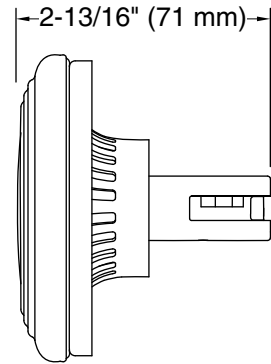

Features

- High-quality solid metal construction for durability and reliability
- Recommended accessory for Perfect under-mount baths (P50045, P50047)
- Includes handle, stopper, decorative flange with flange nut, overflow escutcheon, and alignment tool
- Trim can be easily removed when the design or finish needs updating

Recommended Products/Accessories

P50047-00 Small Rectangular Bathtub
P50045-00 Large Rectangular Bathtub
P50047-G5 Small Rectangular Air Bathtub
P24603-CR Deck-Mount Bath Faucet, Cross Handles

Codes/Standards

Technical Information

All product dimensions are nominal.

Material: Brass, Zinc