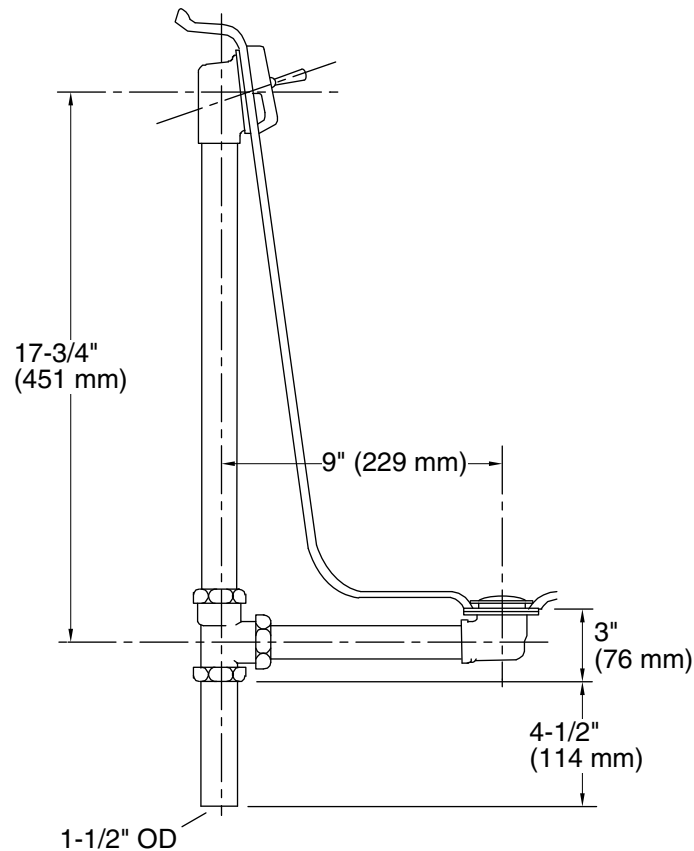

### FEATURES

- Solid brass construction for durability and reliability
- Complements Circe bath

P21572

Used with P50202

### SPECIFIED MODEL

Model	Description	Finishes		
P21572-00	Circe Waste and Overflow	<input type="checkbox"/> CP Polished Chrome	<input type="checkbox"/> AD Nickel Silver	<input type="checkbox"/> AG Brushed Nickel