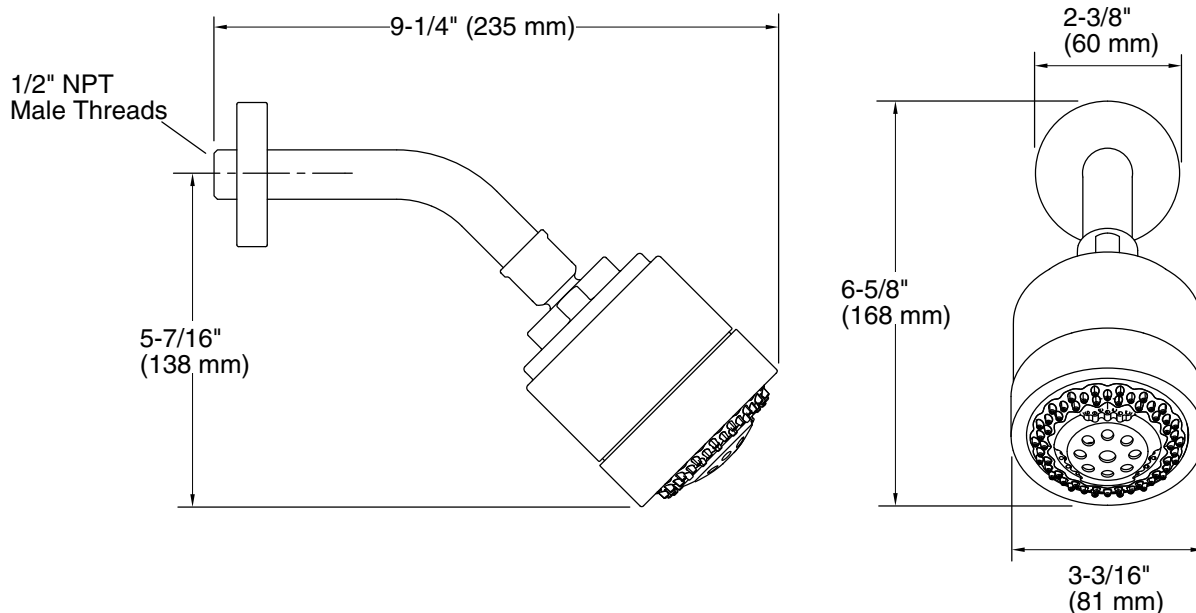

FEATURES

- Solid brass construction for durability and reliability
- Sprayface resists hard water build-up and is easy to clean
- 1.75 gal/min (6.6 l/min) flow rate
- Three spray options available with a simple turn (wide coverage spray, rhythmic pulse spray, and soft aerated spray)
- Complements Kallista Faucets and Fixtures

CODES/STANDARDS APPLICABLE

- Specified model meets or exceeds the following:
- ASME A112.18.1/CSA B125.1
 - EPA WaterSense® (Pending)

P21501

SPECIFIED MODEL					
Model	Description	Finishes			
P21501-00	Contemporary Multi-Function Showerhead with Arm	<input type="checkbox"/> CP Polished Chrome	<input type="checkbox"/> GN Gunmetal	<input type="checkbox"/> AD Nickel Silver	<input type="checkbox"/> LB Bronze
		<input type="checkbox"/> AG Brushed Nickel	<input type="checkbox"/> BL Matte Black	<input type="checkbox"/> W7 Black Nickel	