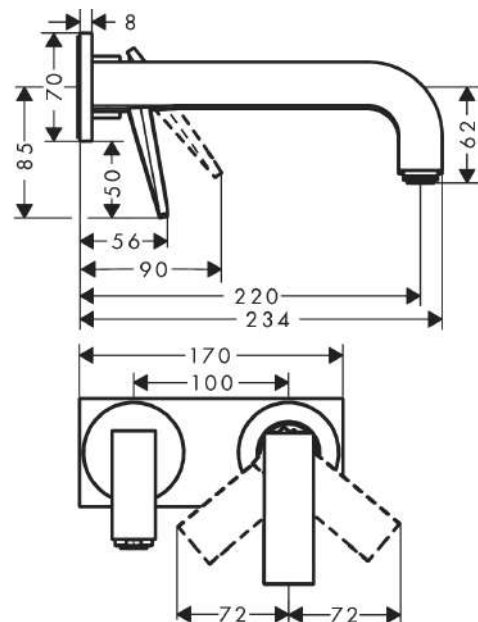

## AXOR Citterio

Single lever basin mixer for concealed installation wall-mounted with lever handle, spout 220 mm and plate

Finish: **Polished Gold Optic** Article Number: **39119990**

### product features

- consists of: single lever basin mixer for concealed installation wall-mounted, waste set
- projection: 220 mm
- handle variant: lever handle
- spray type: normal spray
- maximum flow rate at 3 bar: 5 l/min
- ceramic cartridge
- suitable for continuous flow water heaters
- non-closing waste set
- connection type: basic set
- connection dimension: DN15
- handle can be positioned on the right or left, depending on the basic set installation
- EU taxonomy: max. 6 l/min - Substantial Contribution (SC) possible

### Scale drawing