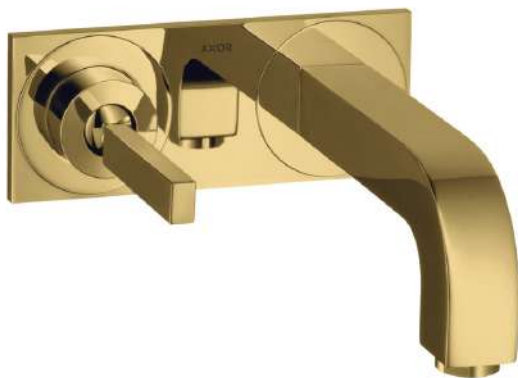

AXOR Citterio

Single lever basin mixer for concealed installation wall-mounted with pin handle, spout 160 mm and plate

Finish: **Polished Gold Optic** Article Number: **39112990**

product features

- consists of: single lever basin mixer for concealed installation wall-mounted, waste set
- projection: 160 mm
- handle variant: pin handle
- spray type: normal spray
- maximum flow rate at 3 bar: 5 l/min
- ceramic cartridge
- suitable for continuous flow water heaters
- non-closing waste set
- connection type: basic set
- connection dimension: DN15
- handle can be positioned on the right or left, depending on the basic set installation
- EU taxonomy: max. 6 l/min - Substantial Contribution (SC) possible

Technology

Product image