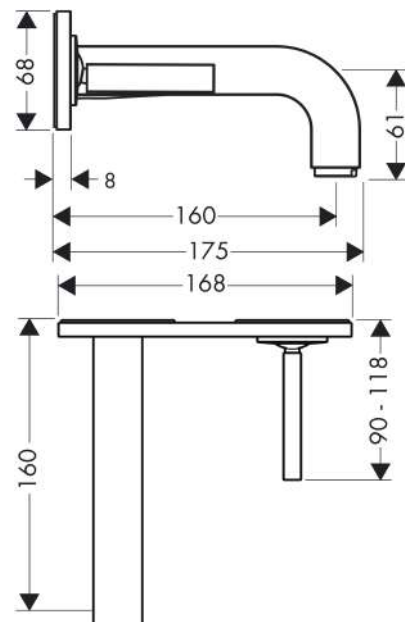

## AXOR Citterio

Single lever basin mixer for concealed installation wall-mounted with pin handle, spout 160 mm and plate

Finish: **Polished Gold Optic** Article Number: **39112990**

### product features

- consists of: single lever basin mixer for concealed installation wall-mounted, waste set
- projection: 160 mm
- handle variant: pin handle
- spray type: normal spray
- maximum flow rate at 3 bar: 5 l/min
- ceramic cartridge
- suitable for continuous flow water heaters
- non-closing waste set
- connection type: basic set
- connection dimension: DN15
- handle can be positioned on the right or left, depending on the basic set installation
- EU taxonomy: max. 6 l/min - Substantial Contribution (SC) possible

### Scale drawing