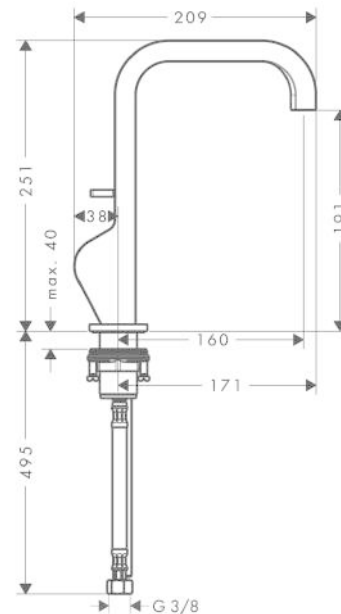

AXOR Citterio
Single lever basin mixer 190 with pin handle and pop-up waste set
 Finish: **Polished Gold Optic** Article Number: **39034990**

product features

- consists of: single lever basin mixer, waste set
- ComfortZone 190
- projection: 160 mm
- spout height: 191 mm
- handle variant: pin handle
- spray type: normal spray
- maximum flow rate at 3 bar: 5 l/min
- ceramic cartridge
- suitable for continuous flow water heaters
- pop-up waste set G 1¼
- connection type: G ¾ connections
- connection dimension: DN15
- handle position on the side: bottom-side at the base body (not suitable for wash bowls)
- EU taxonomy: max. 6 l/min - Substantial Contribution (SC) possible

Technology

Product image

Scale drawing

AXOR Citterio
Single lever basin mixer 190 with pin handle and pop-up waste set
 Finish: **Polished Gold Optic** Article Number: **39034990**

Flowchart