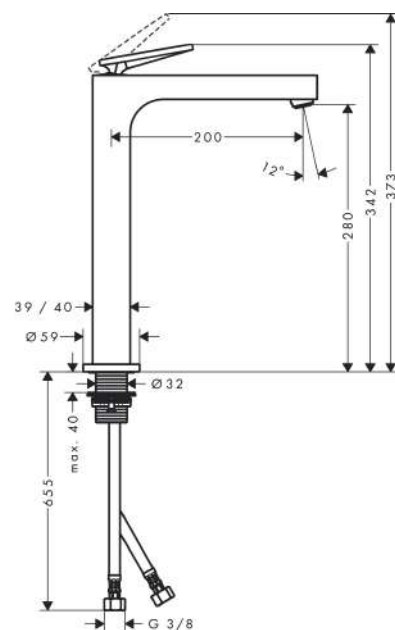

AXOR Citterio
Single lever basin mixer 280 with lever handle for wash bowls with waste set
 Finish: **Polished Gold Optic** Article Number: **39021990**

product features

- consists of: single lever basin mixer, waste set
- ComfortZone 280
- projection: 200 mm
- spout height: 280 mm
- handle variant: lever handle
- spray type: normal spray
- maximum flow rate at 3 bar: 5 l/min
- ceramic cartridge
- suitable for continuous flow water heaters
- non-closing waste set
- connection type: G 3/8 connections
- connection dimension: DN15
- EU taxonomy: max. 6 l/min - Substantial Contribution (SC) possible

Technology

Product image

Scale drawing

AXOR Citterio
Single lever basin mixer 280 with lever handle for wash bowls with waste set
Finish: **Polished Gold Optic** Article Number: **39021990**

Flowchart