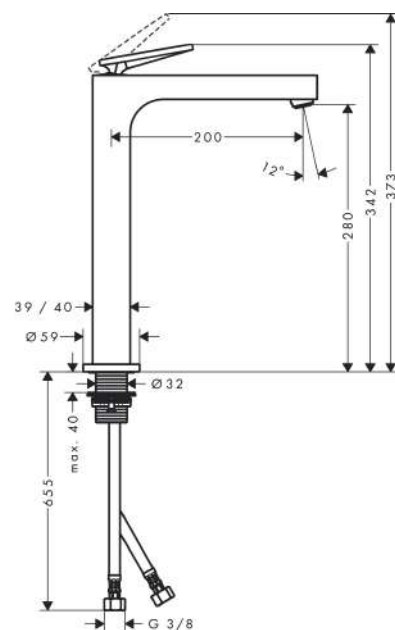

AXOR Citterio
Single lever basin mixer 280 with lever handle for wash bowls with waste set
 Finish: **Polished Nickel** Article Number: **39021830**

product features

- consists of: single lever basin mixer, waste set
- ComfortZone 280
- projection: 200 mm
- spout height: 280 mm
- handle variant: lever handle
- spray type: normal spray
- maximum flow rate at 3 bar: 5 l/min
- ceramic cartridge
- suitable for continuous flow water heaters
- non-closing waste set
- connection type: G 3/8 connections
- connection dimension: DN15
- EU taxonomy: max. 6 l/min - Substantial Contribution (SC) possible

Technology

Product image

Scale drawing

AXOR Citterio
Single lever basin mixer 280 with lever handle for wash bowls with waste set
Finish: **Polished Nickel** Article Number: **39021830**

Flowchart