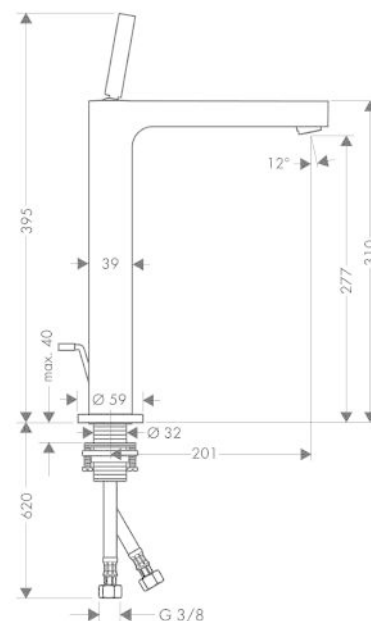

**AXOR Citterio**  
**Single lever basin mixer 280 with pin handle for wash bowls with pop-up waste set**  
 Finish: **Polished Gold Optic** Article Number: **39020990**

**product features**

- consists of: single lever basin mixer, waste set
- ComfortZone 280
- projection: 201 mm
- spout height: 277 mm
- handle variant: pin handle
- spray type: normal spray
- maximum flow rate at 3 bar: 5 l/min
- ceramic cartridge
- suitable for continuous flow water heaters
- pop-up waste set G 1¼
- connection type: G ¾ connections
- connection dimension: DN15
- EU taxonomy: max. 6 l/min - Substantial Contribution (SC) possible

**Technology**

**Product image**

**Scale drawing**

**AXOR Citterio**  
**Single lever basin mixer 280 with pin handle for wash bowls with pop-up waste set**  
 Finish: **Polished Gold Optic**    Article Number: **39020990**