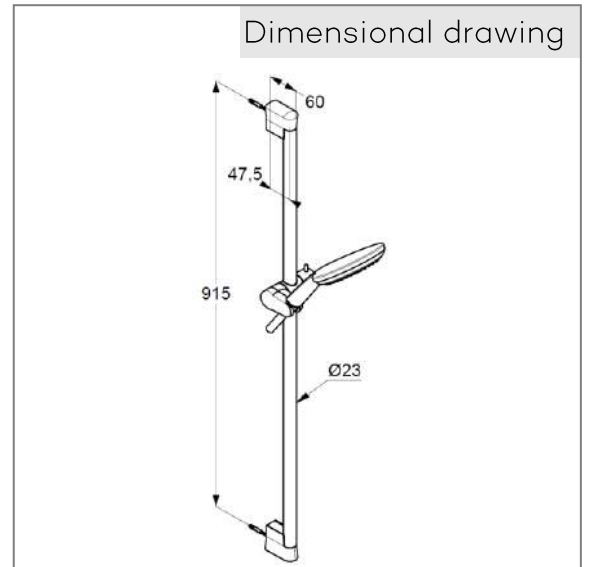

hand shower 3 S
3 spray pattern
Volumen/ booster/ smooth
with cleaning system
connection 1/2"
sieve seal

Shower hose
plastic coated
with metal-effect
with conical nuts
anti twist
G 1/2 x G 1/2 x 1600 mm

wall rail 900 mm
height-adjustable hand shower holder
With fixing material
for rigid wall mounting

Product picture

Dimensional drawing

Flow rate diagram